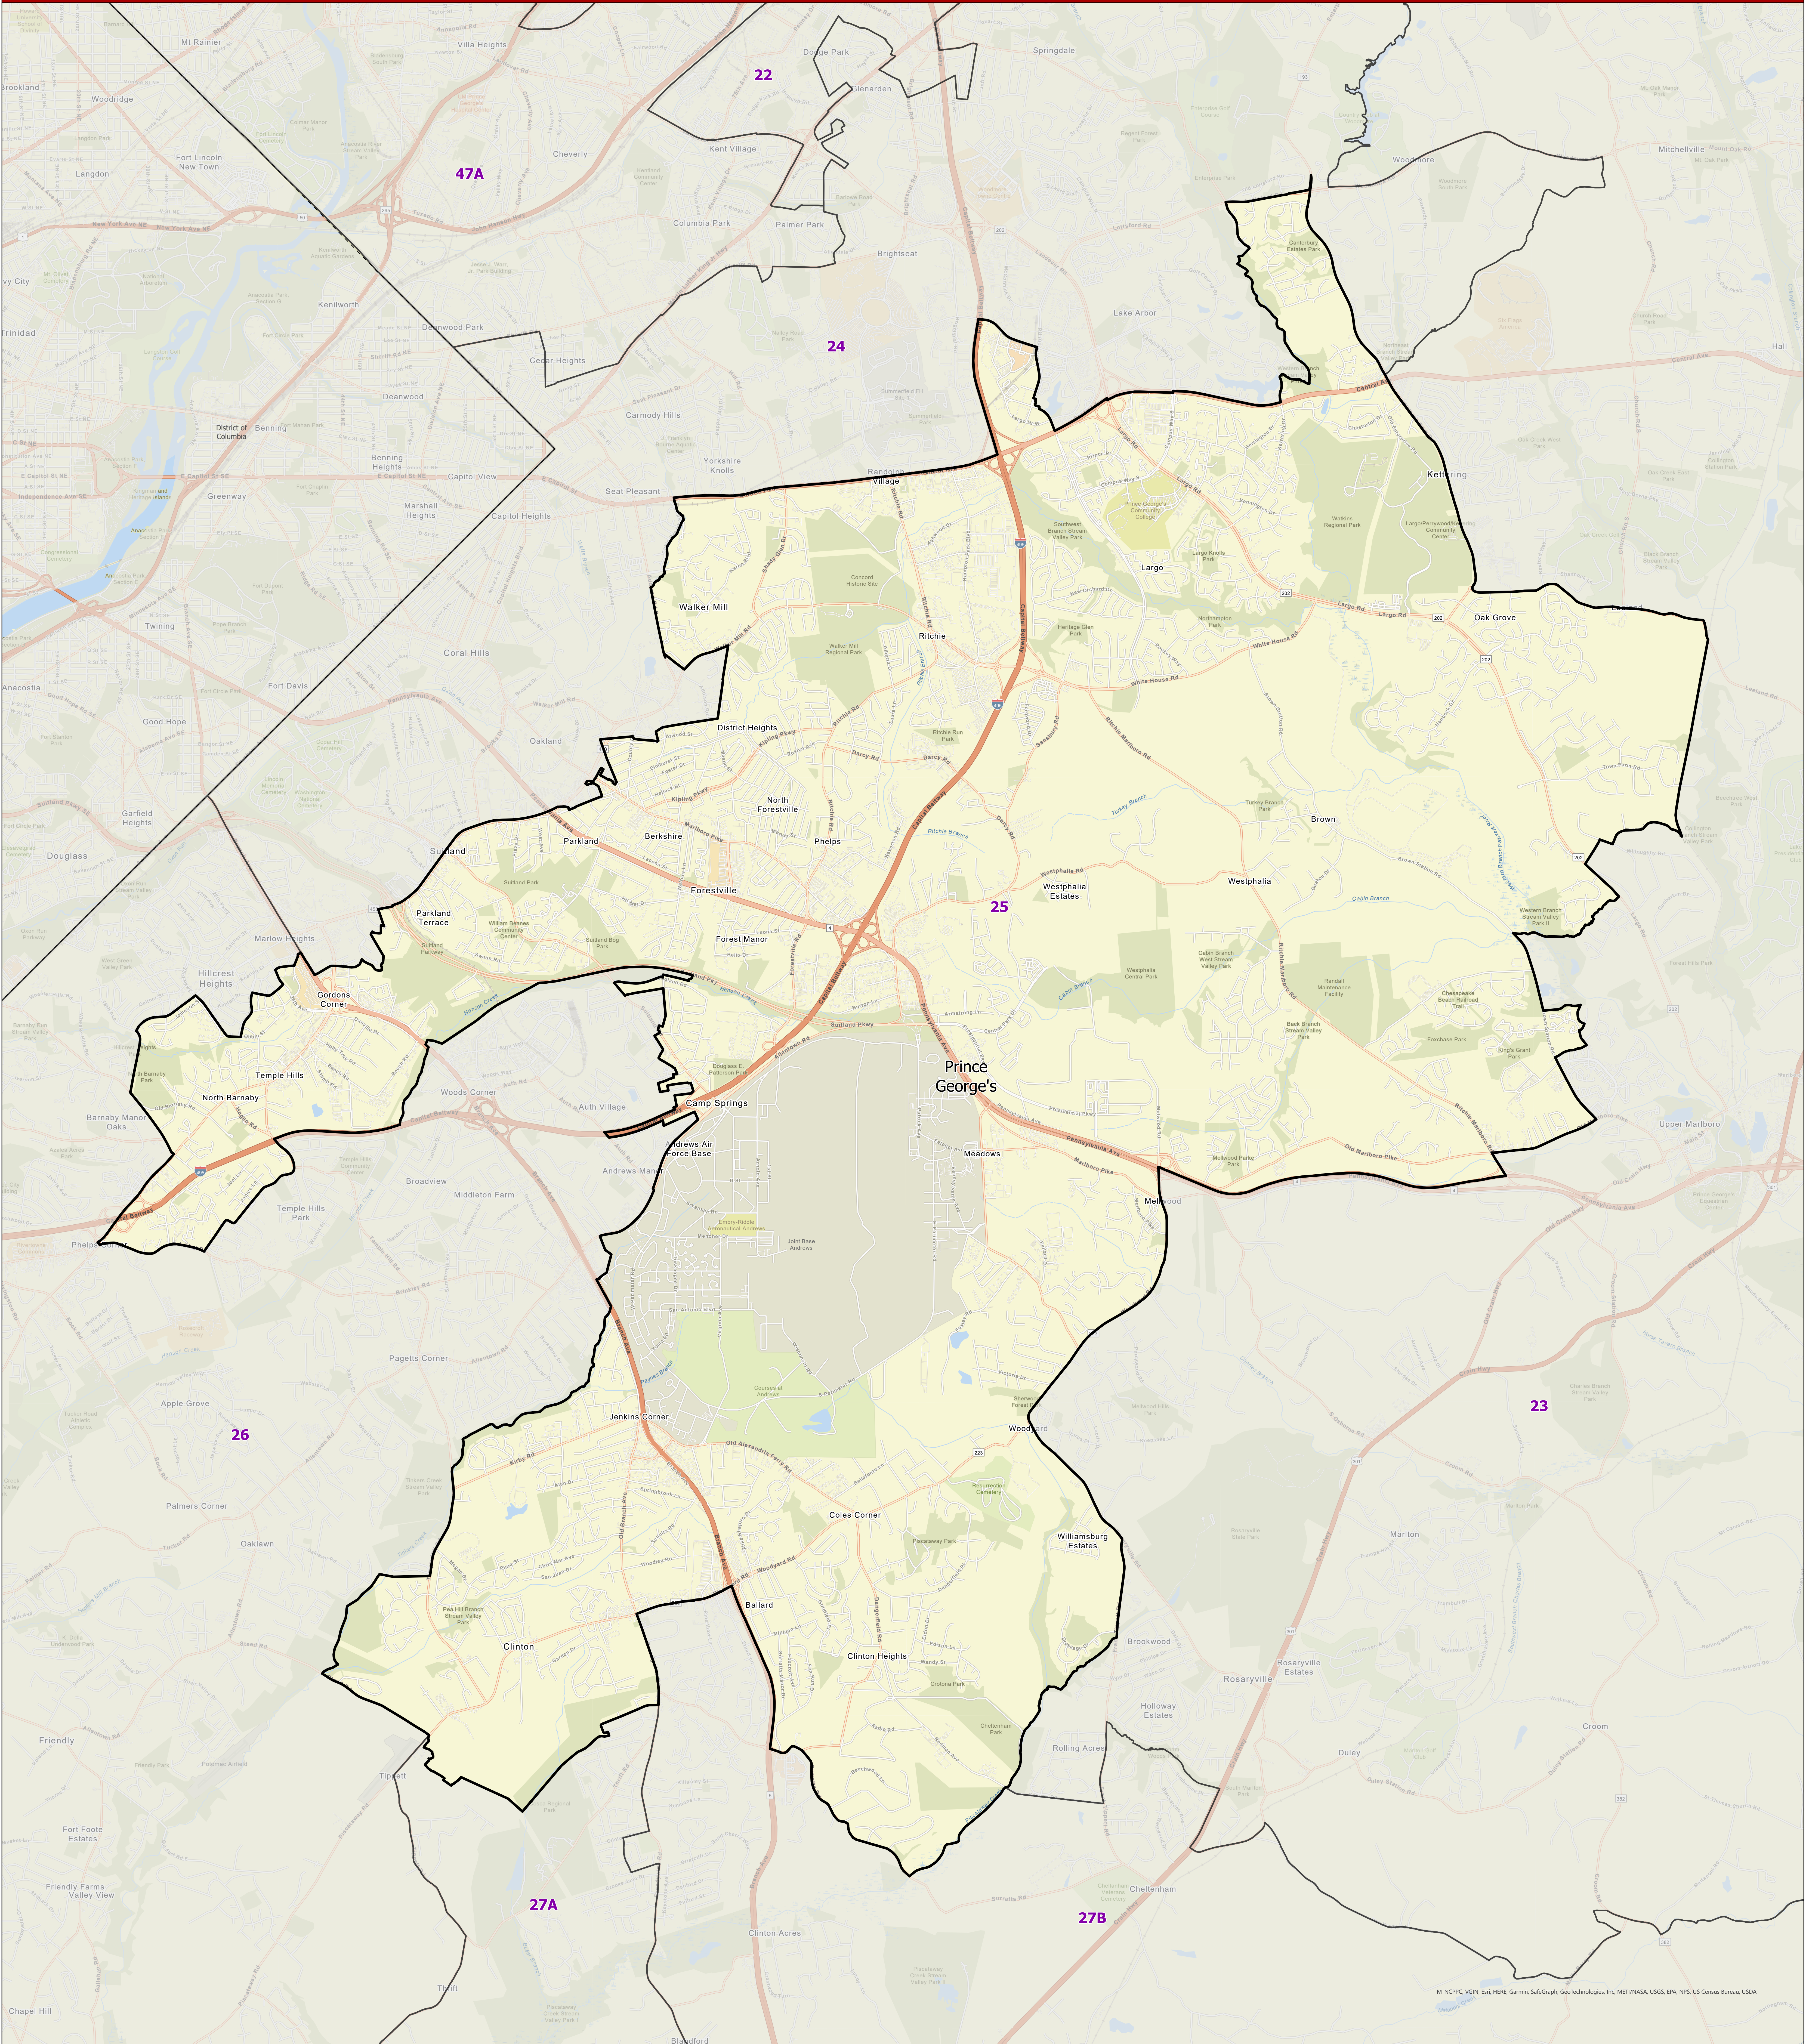

# Maryland 2022 Legislative Districts

## District 25

For more information on 2022 Legislative Maps, visit MD Election Boundary application.

Senate Joint Resolution 2 - General Assembly 2022 Session

Data Source: 2020 Census TIGER/Line Files & Senate Joint Resolution 2  
General Assembly 2022 Session  
Prepared by the Maryland Department of Planning  
July 2022

Legend

- County Boundary
- District