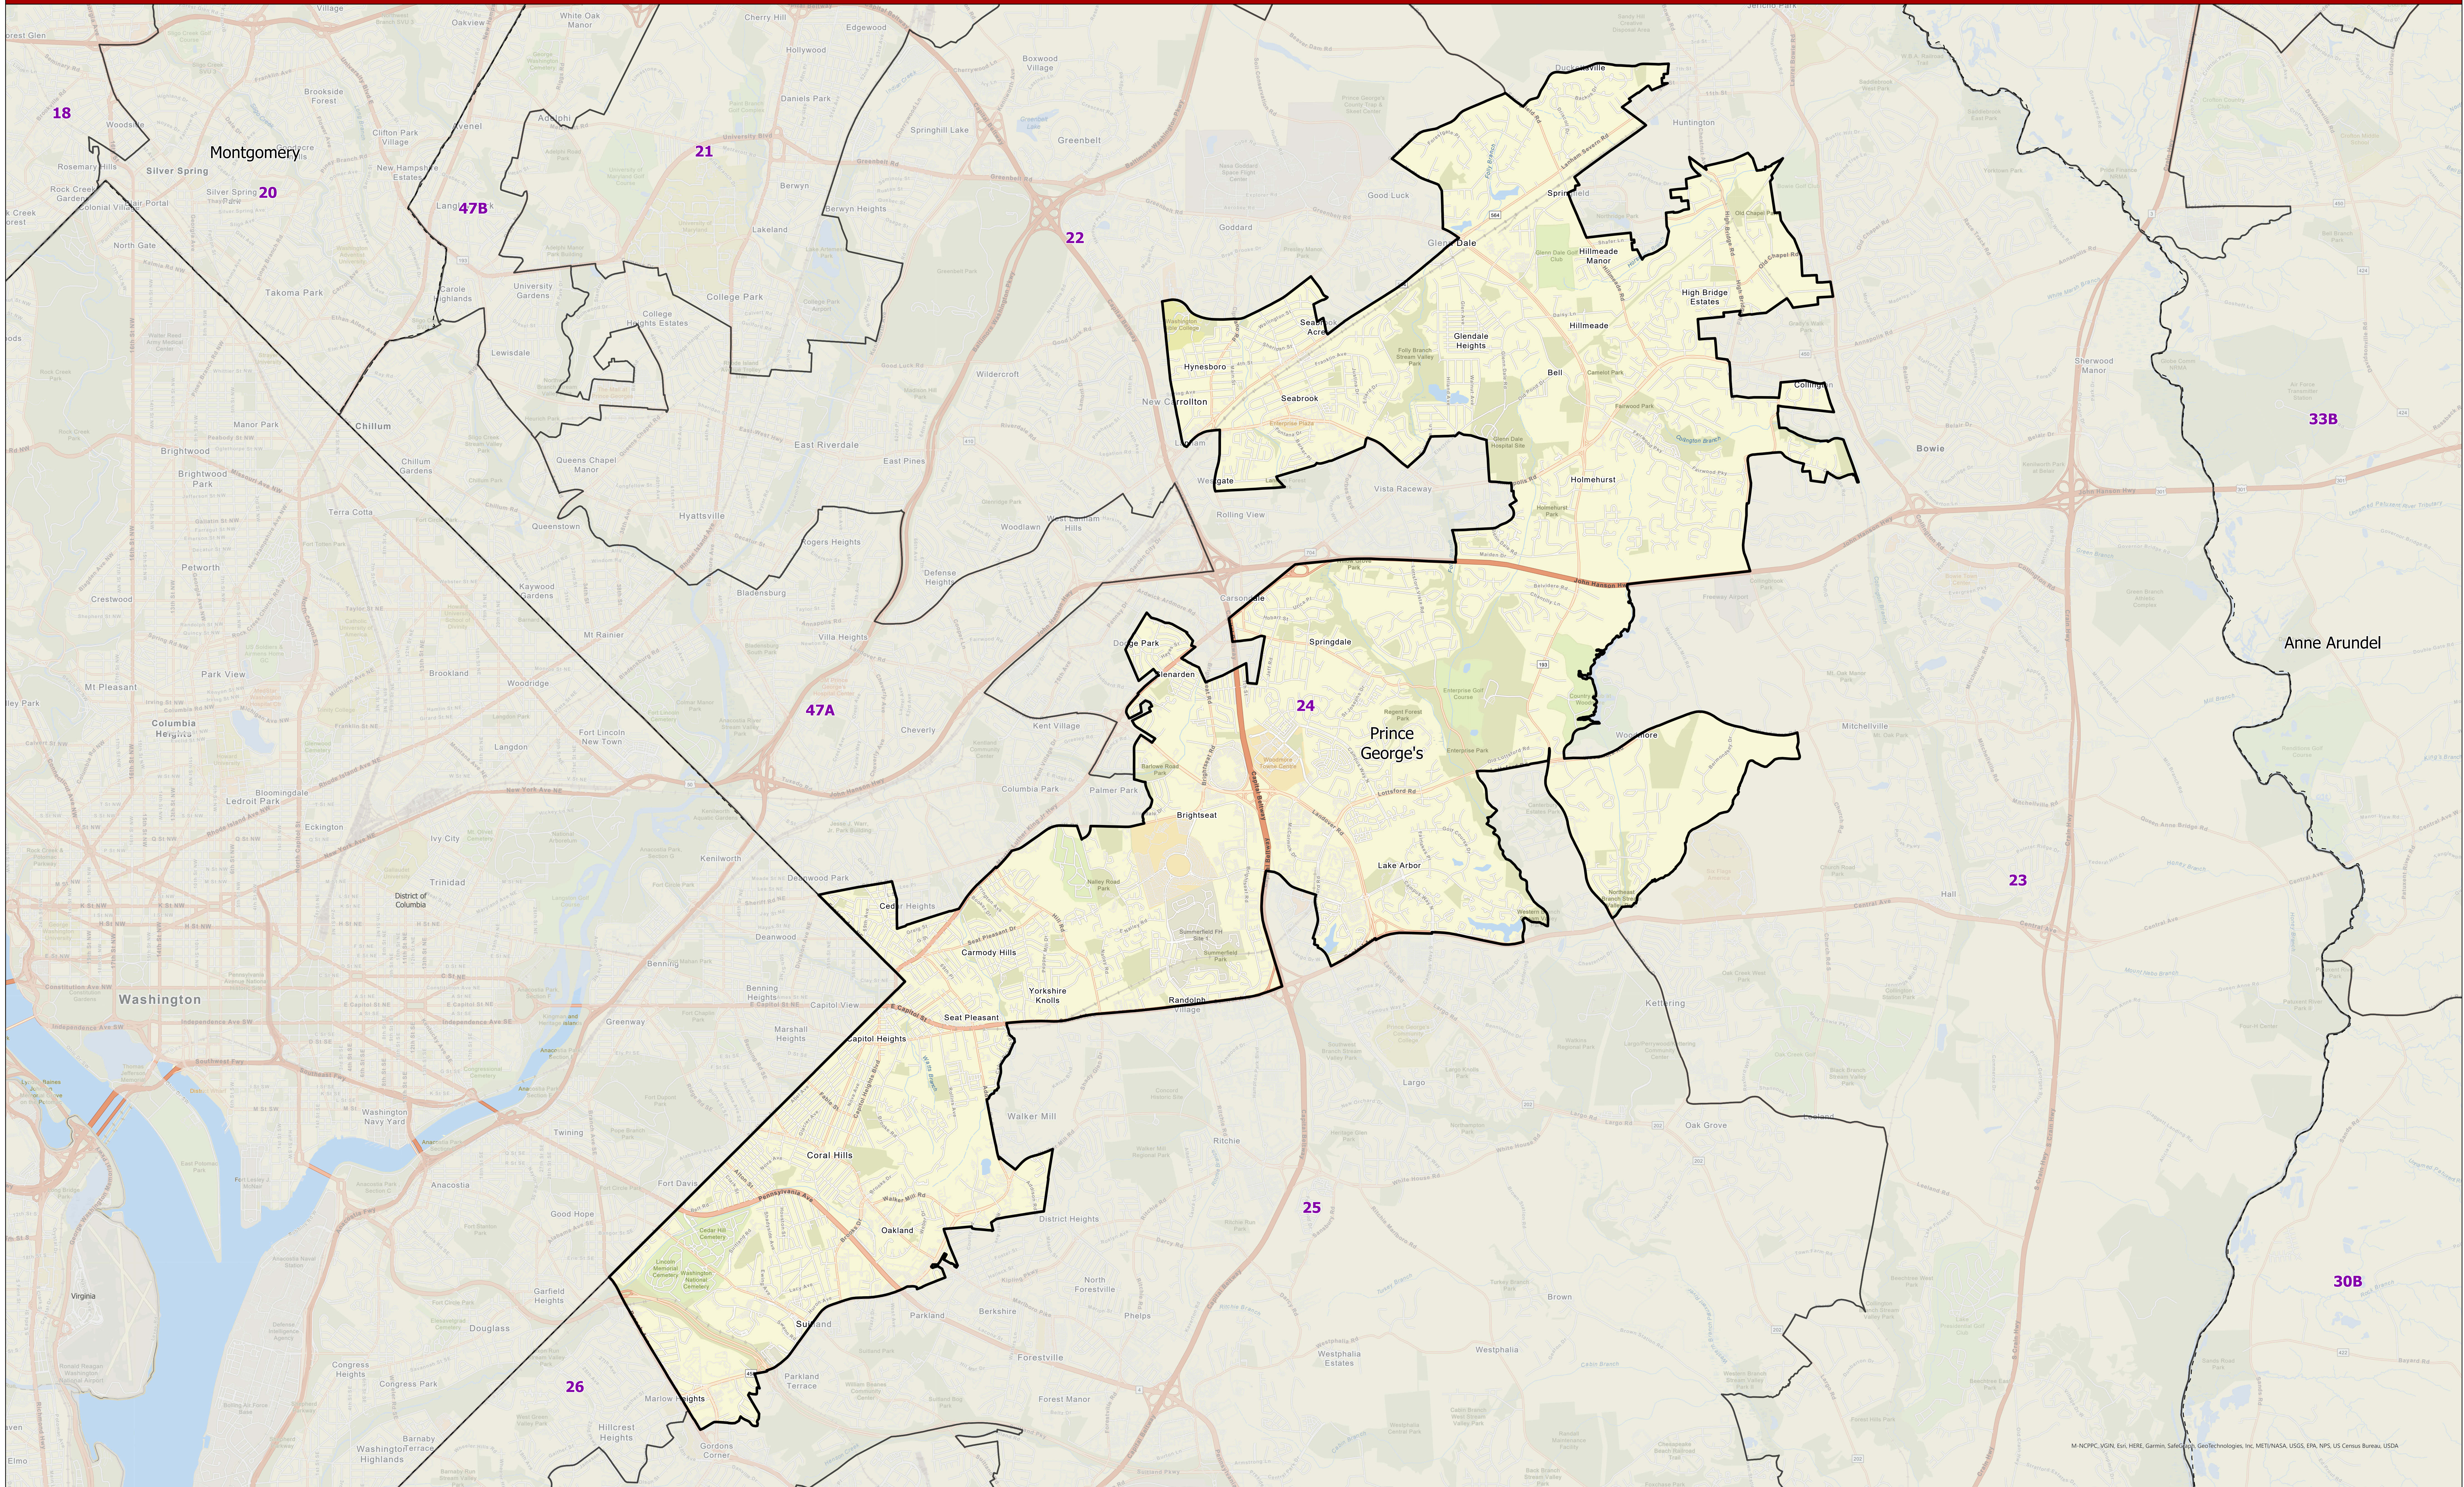

Maryland 2022 Legislative Districts

District 24

For more information on 2022 Legislative Maps, visit [MD Election Boundary application](#).

Senate Bill 1012, Senate Joint Resolution 2 - General Assembly 2022 Session

Data Source: 2020 Census TIGER/Line Files & Senate Joint Resolution 2
General Assembly 2022 Session
Prepared by the Maryland Department of Planning
July 2022