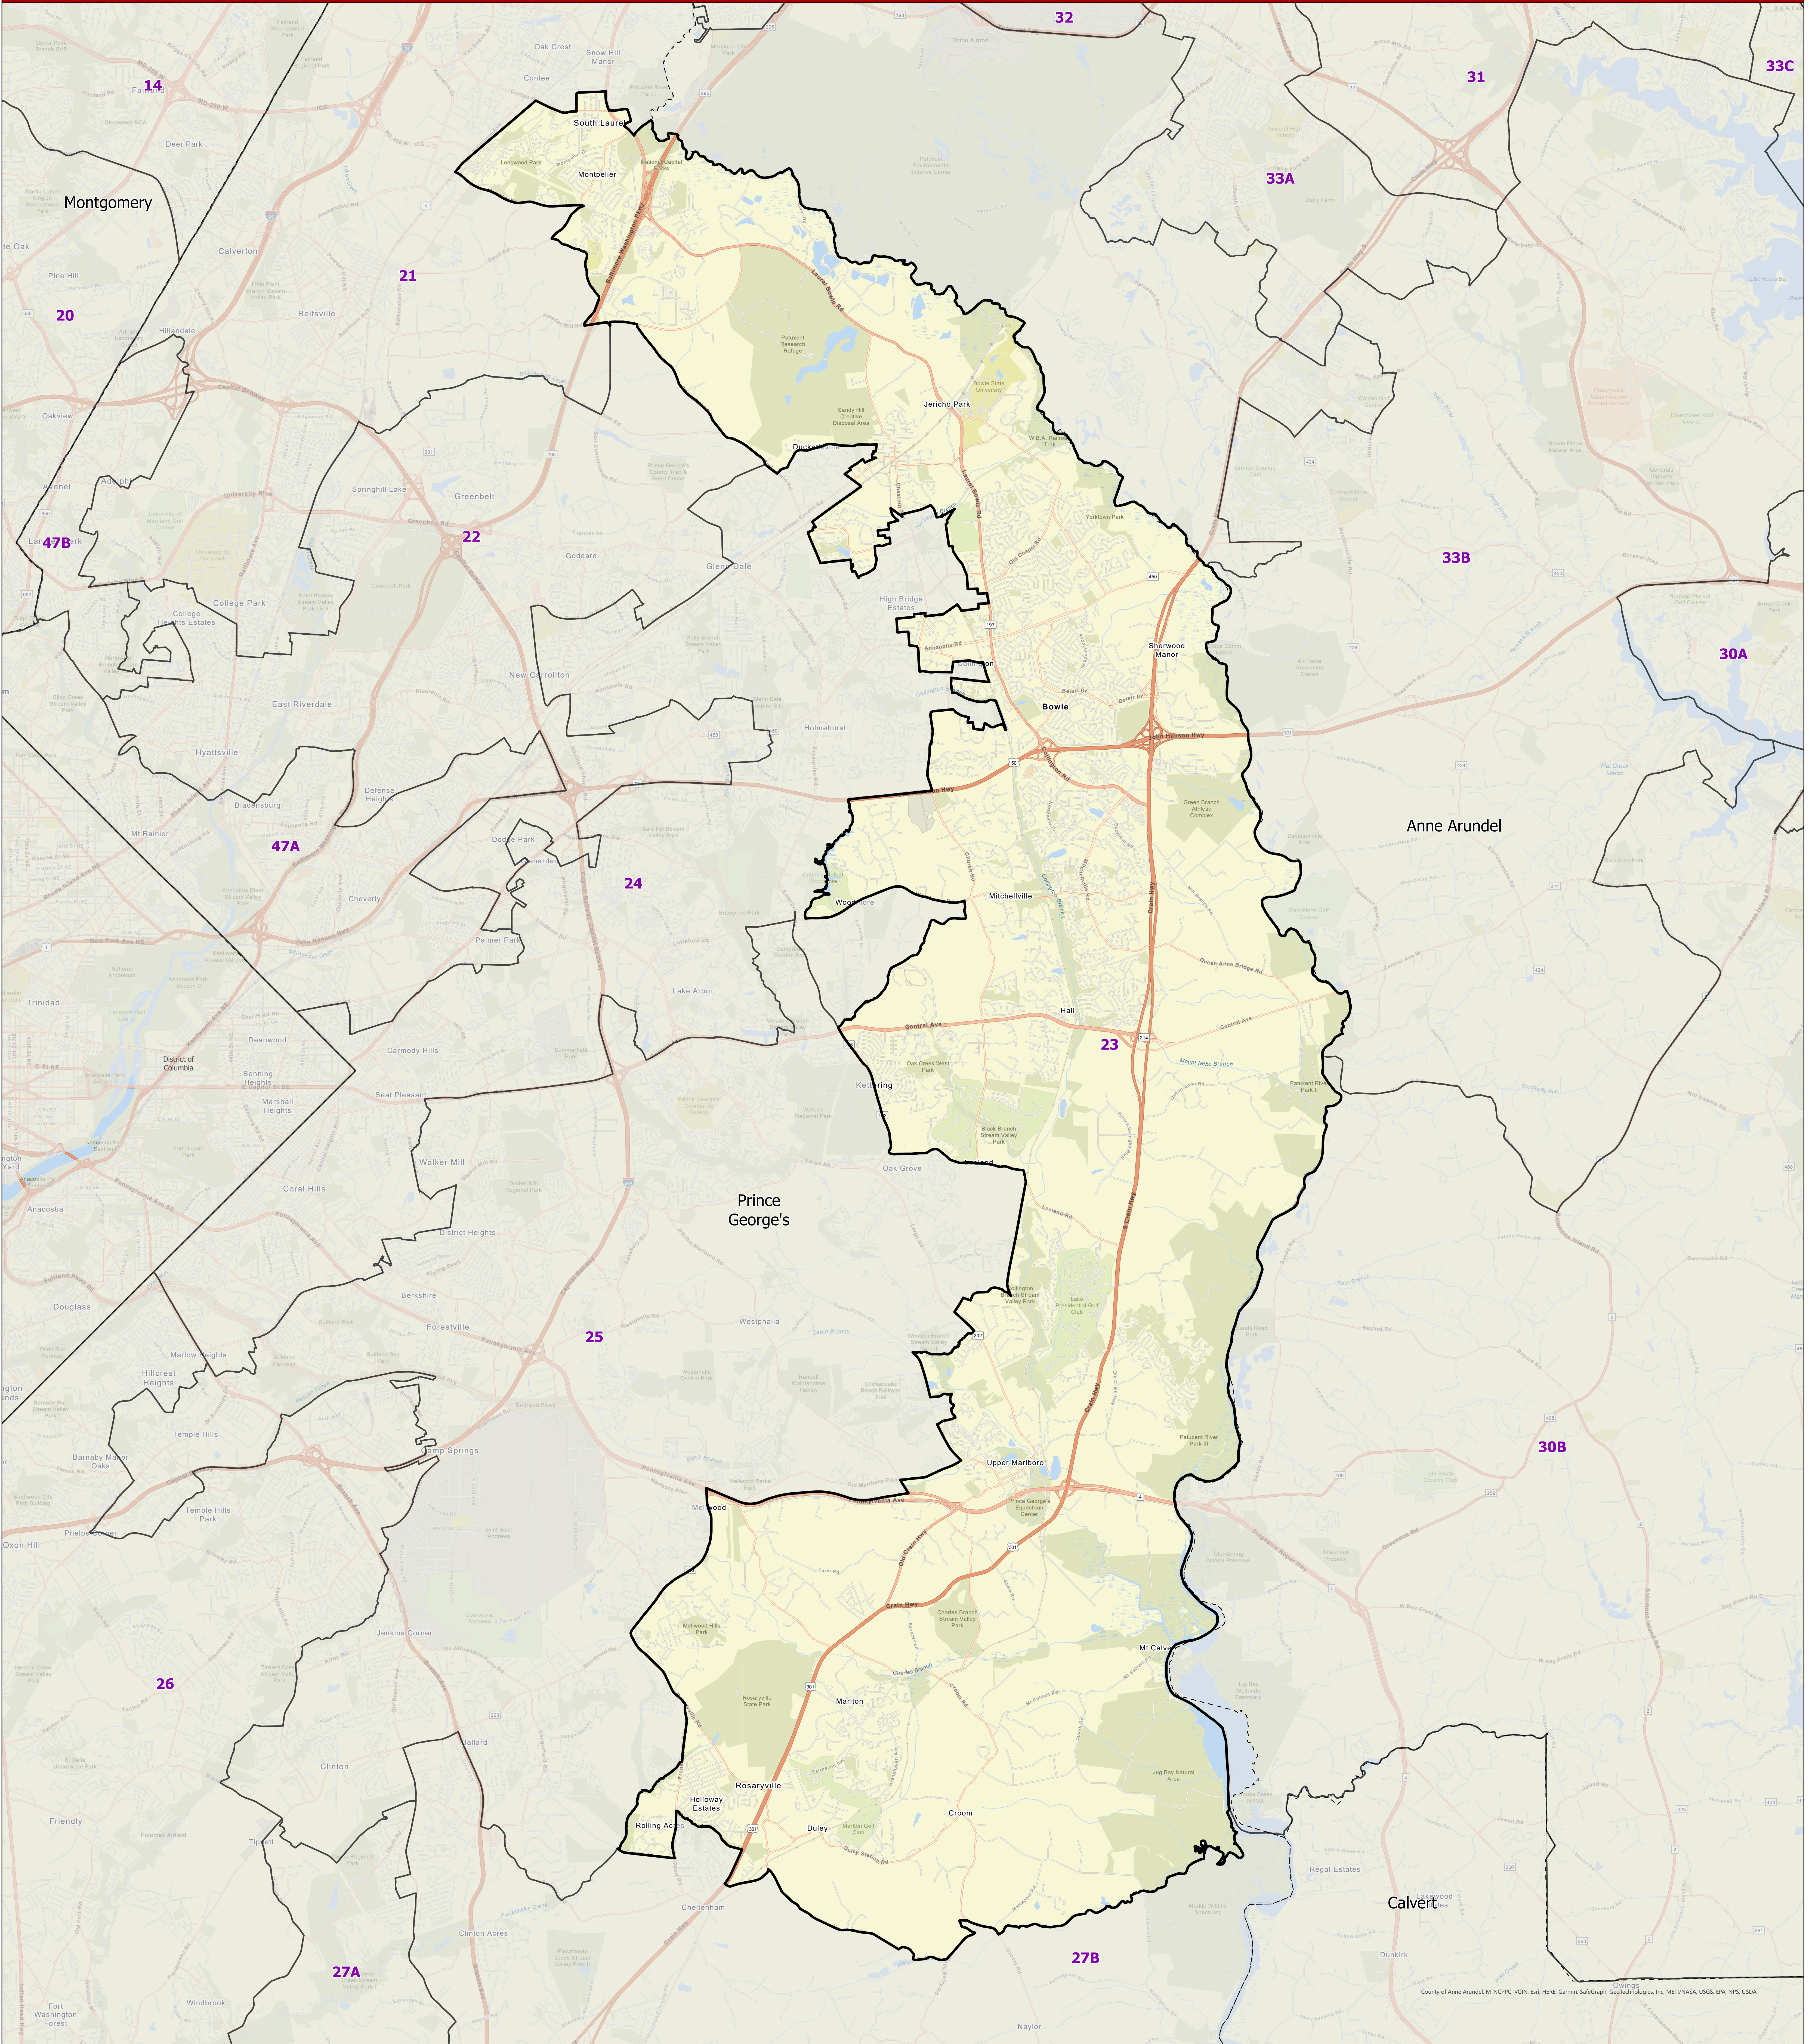

Maryland 2022 Legislative Districts

District 23

For more information on 2022 Legislative Maps, visit [MD Election Boundary application](#).

Senate Joint Resolution 2 - General Assembly 2022 Session

Data Source: 2020 Census TIGER/Line Files & Senate Joint Resolution 2
General Assembly 2022 Session
Prepared by the Maryland Department of Planning
July 2022

Legend

- County Boundary
- District