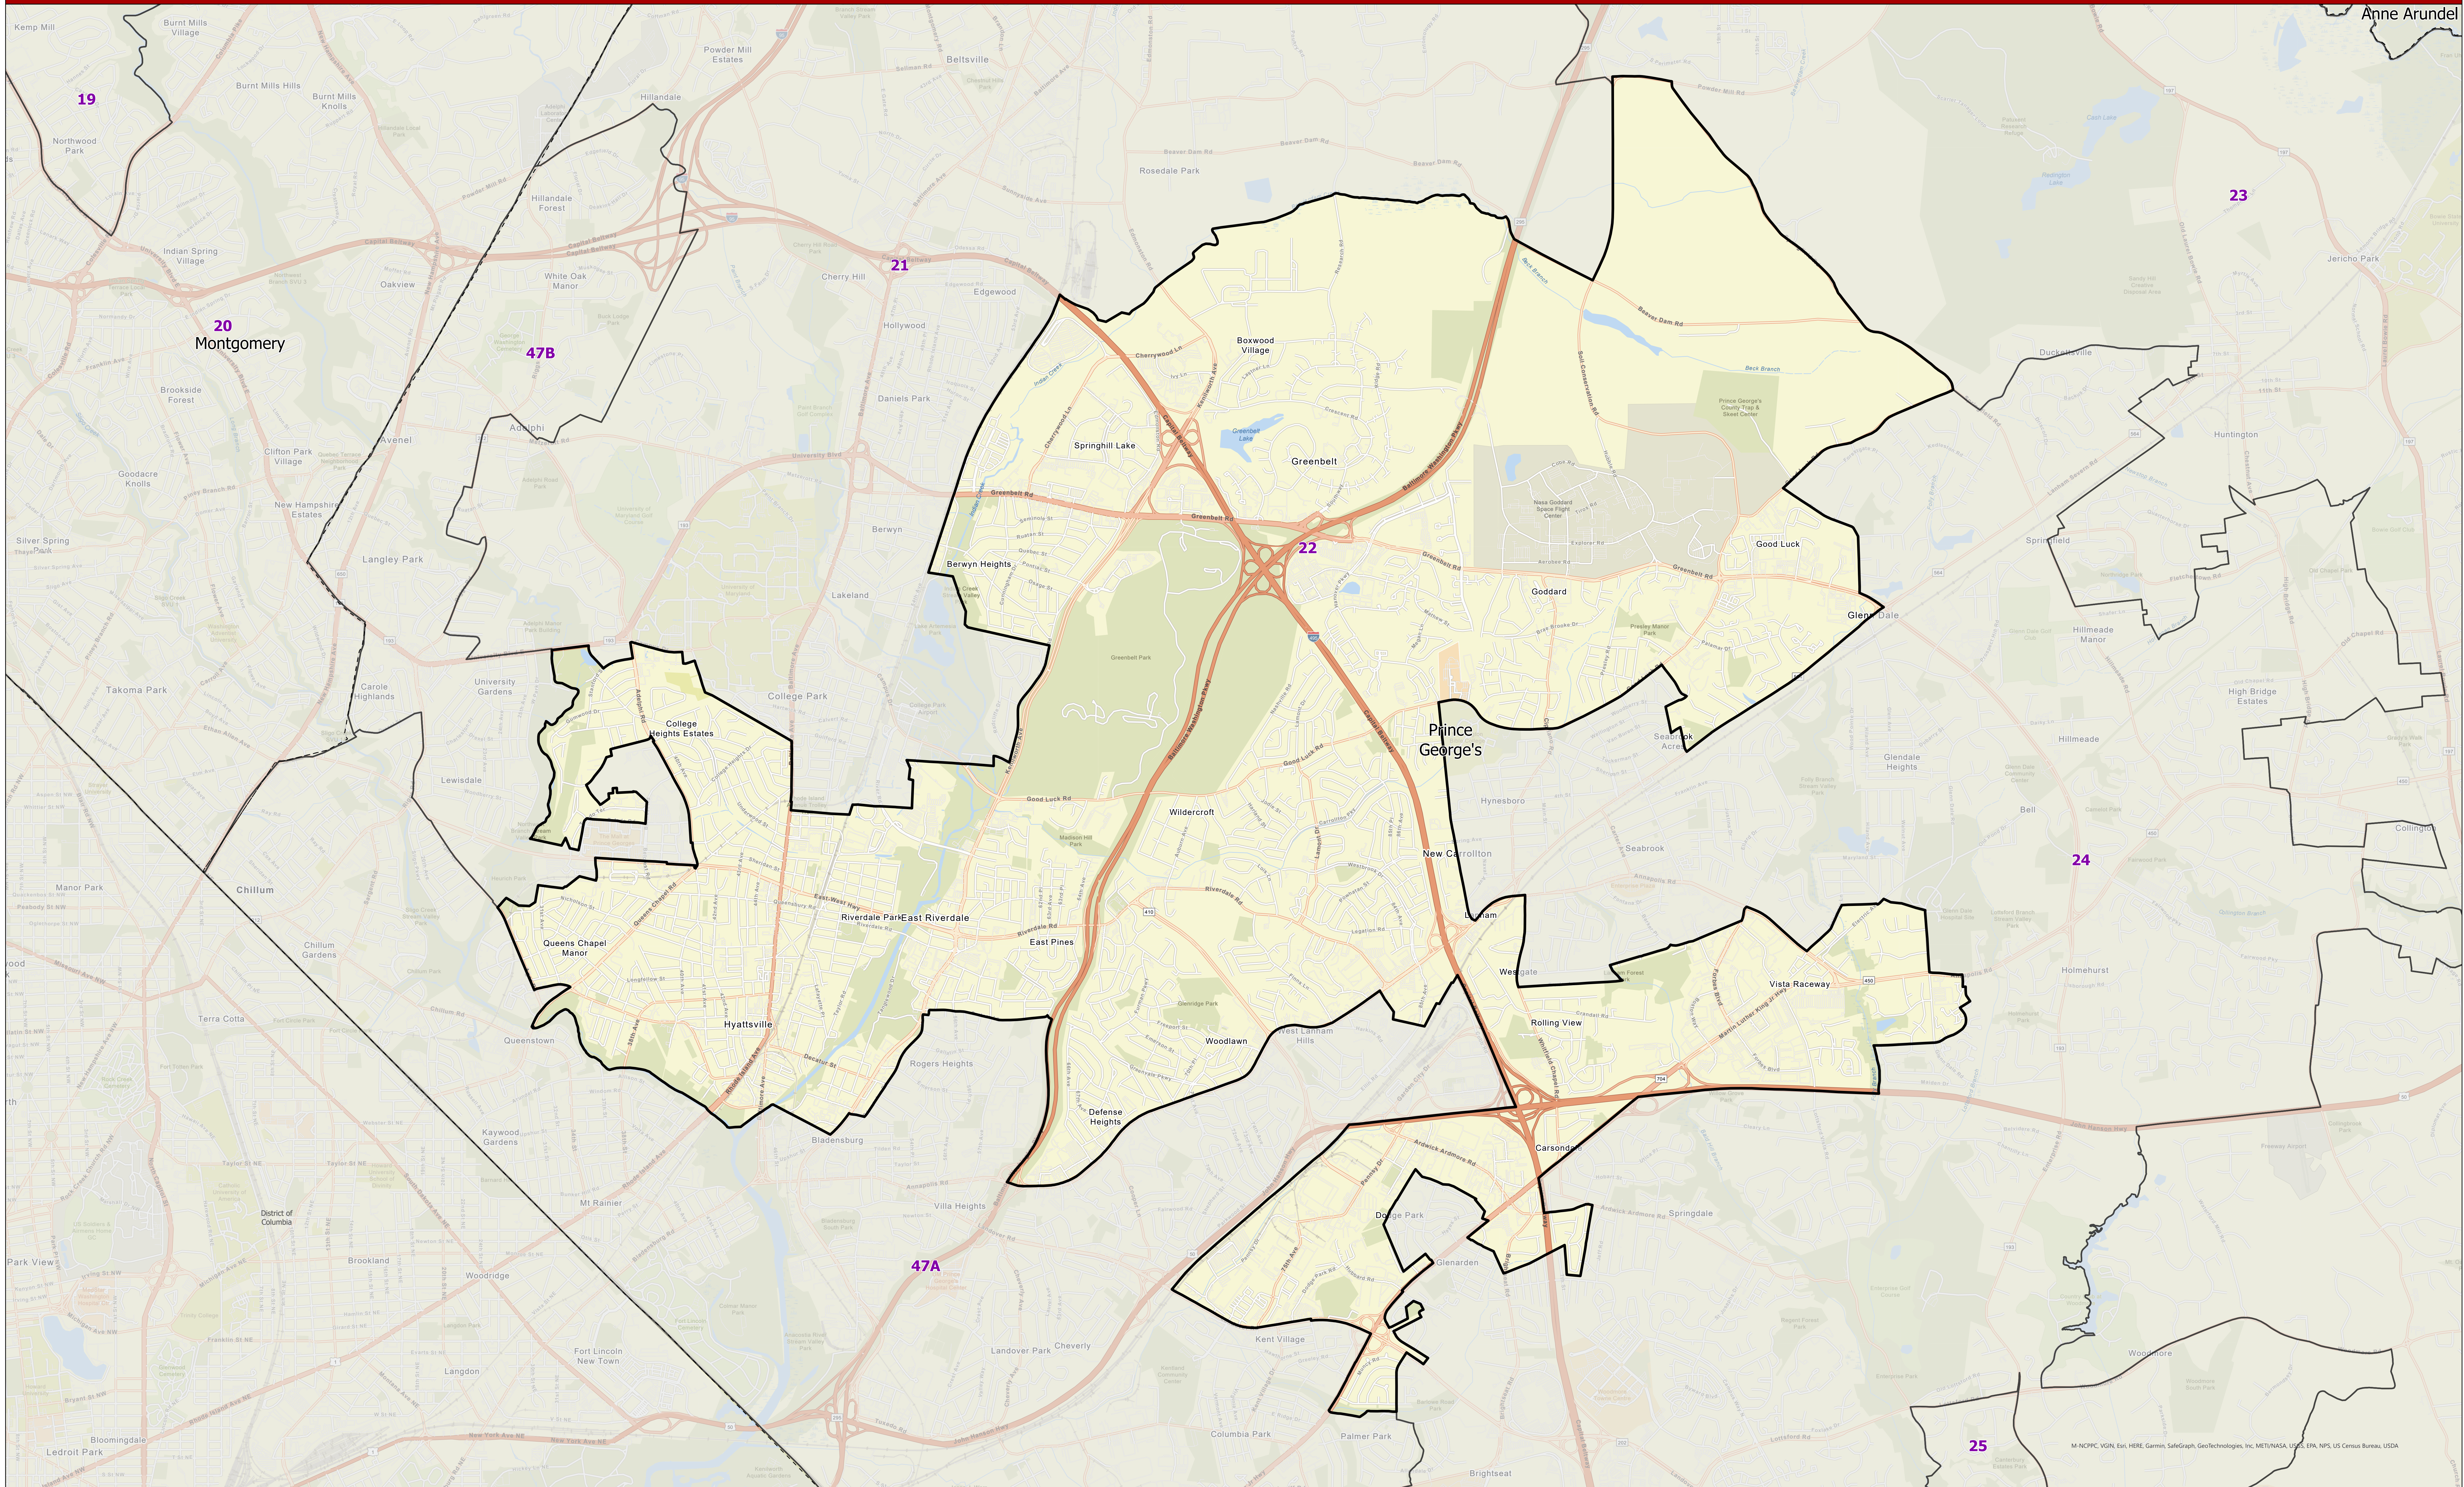

Maryland 2022 Legislative Districts District 22

For more information on 2022 Legislative Maps, visit
MD Election Boundary application.

Senate Bill 1012, Senate Joint Resolution 2 - General Assembly 2022 Session

Data Source: 2020 Census TIGER/Line Files & Senate Joint Resolution 2
General Assembly 2022 Session
Prepared by the Maryland Department of Planning
July 2022

Legend

- County Boundary
- District