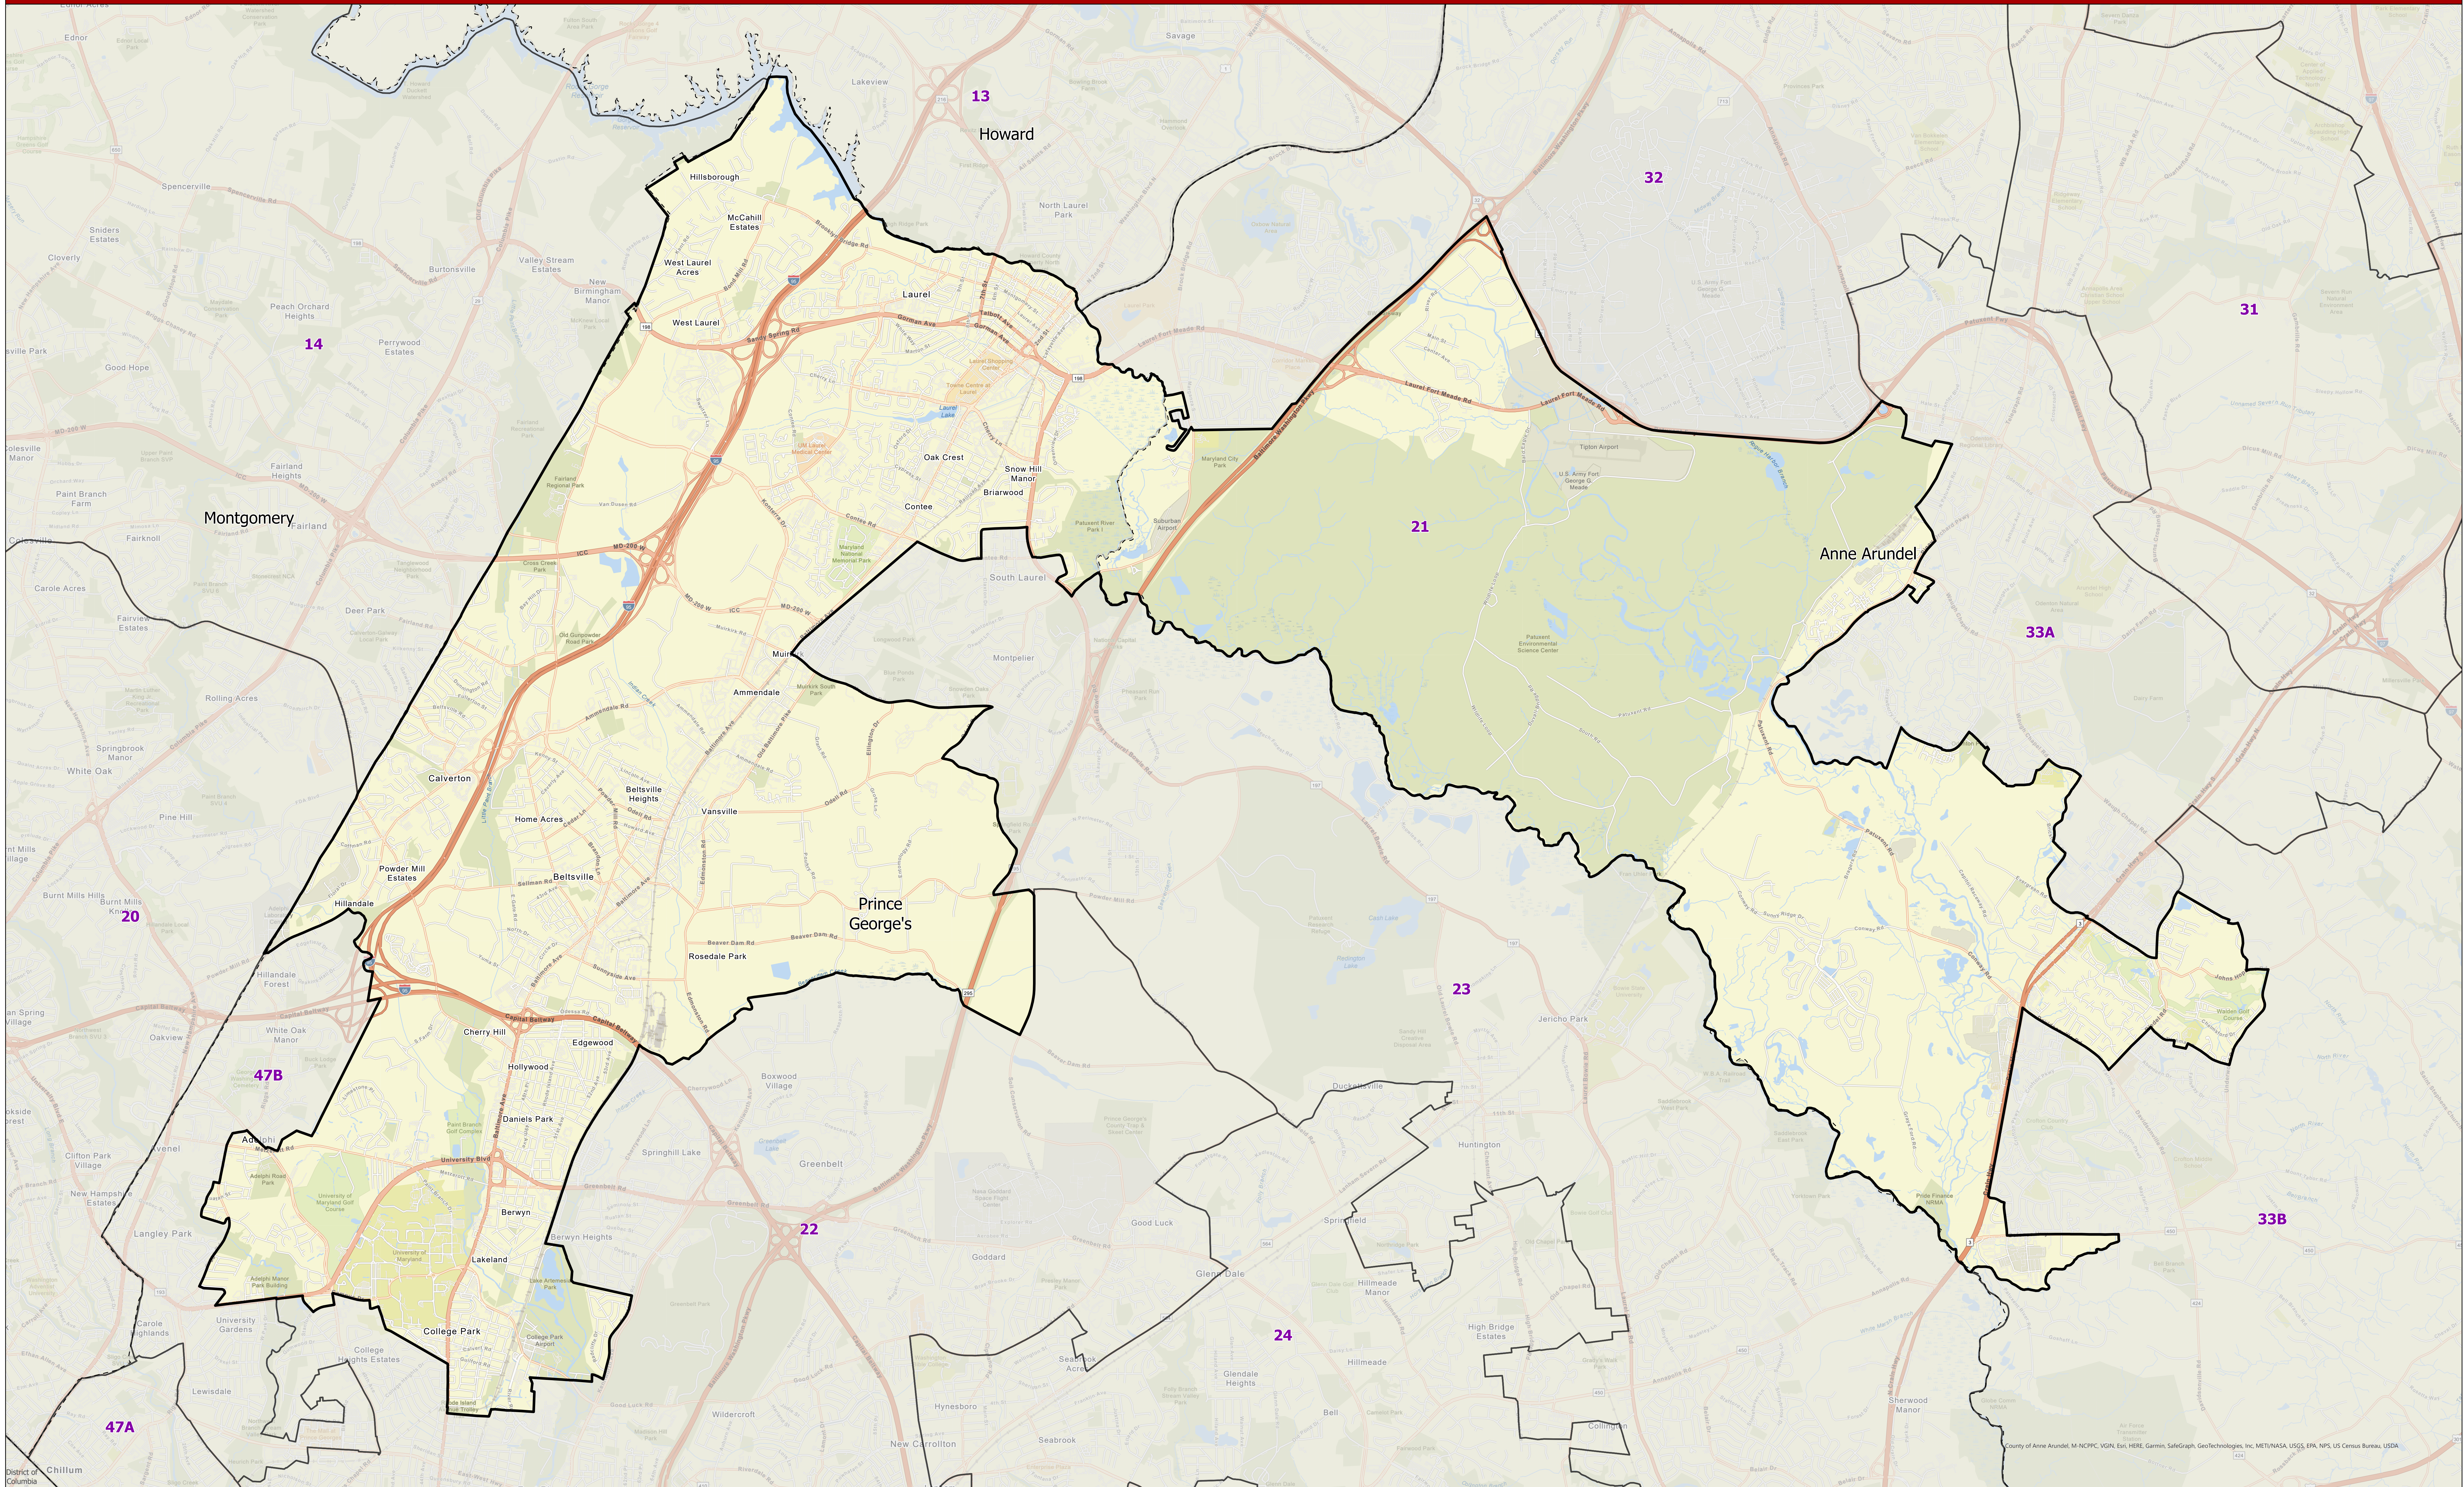

Maryland 2022 Legislative Districts

District 21

Senate Bill 1012, Senate Joint Resolution 2 - General Assembly 2022 Session

For more information on 2022 Legislative Maps, visit [MD Election Boundary application](#).

Data Source: 2020 Census TIGER/Line Files & Senate Joint Resolution 2
General Assembly 2022 Session
Prepared by the Maryland Department of Planning
July 2022

Legend

- County Boundary
- District