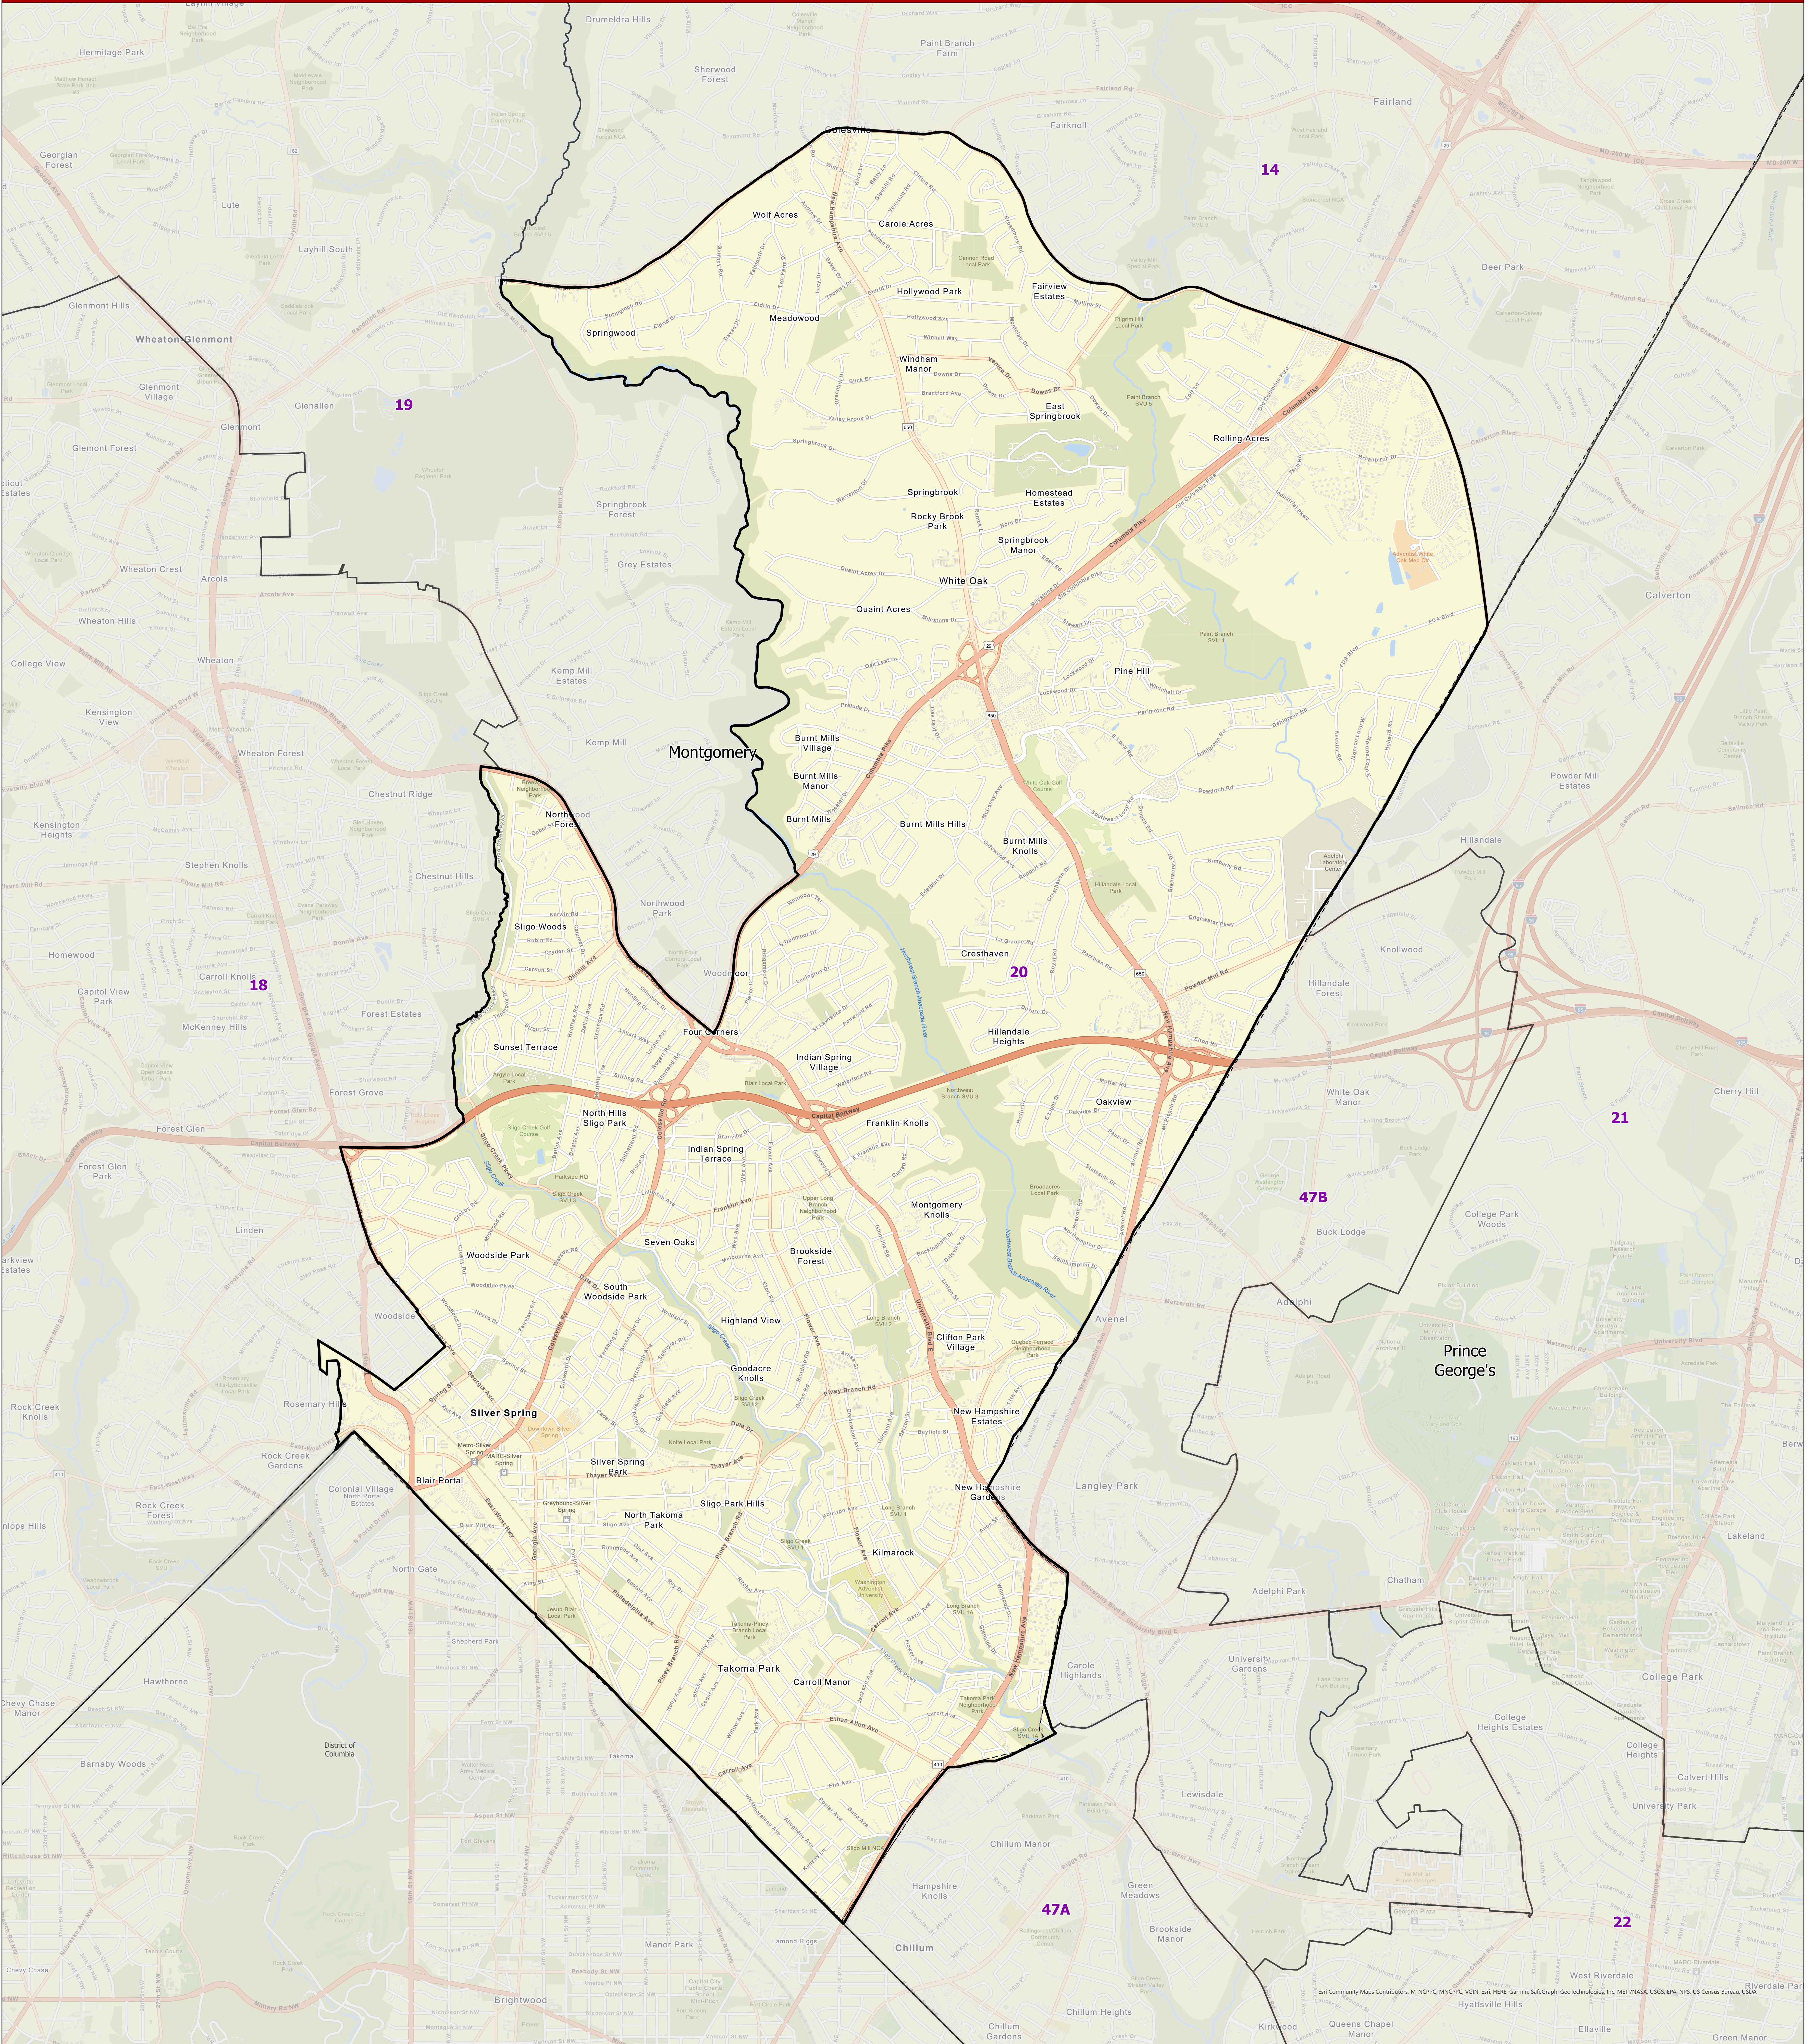

Maryland 2022 Legislative Districts

District 20

For more information on 2022 Legislative Maps, visit [MD Election Boundary application](#).

Senate Joint Resolution 2 - General Assembly 2022 Session

Data Source: 2020 Census TIGER/Line Files & Senate Joint Resolution 2
General Assembly 2022 Session
Prepared by the Maryland Department of Planning
July 2022

Legend

- County Boundary
- District