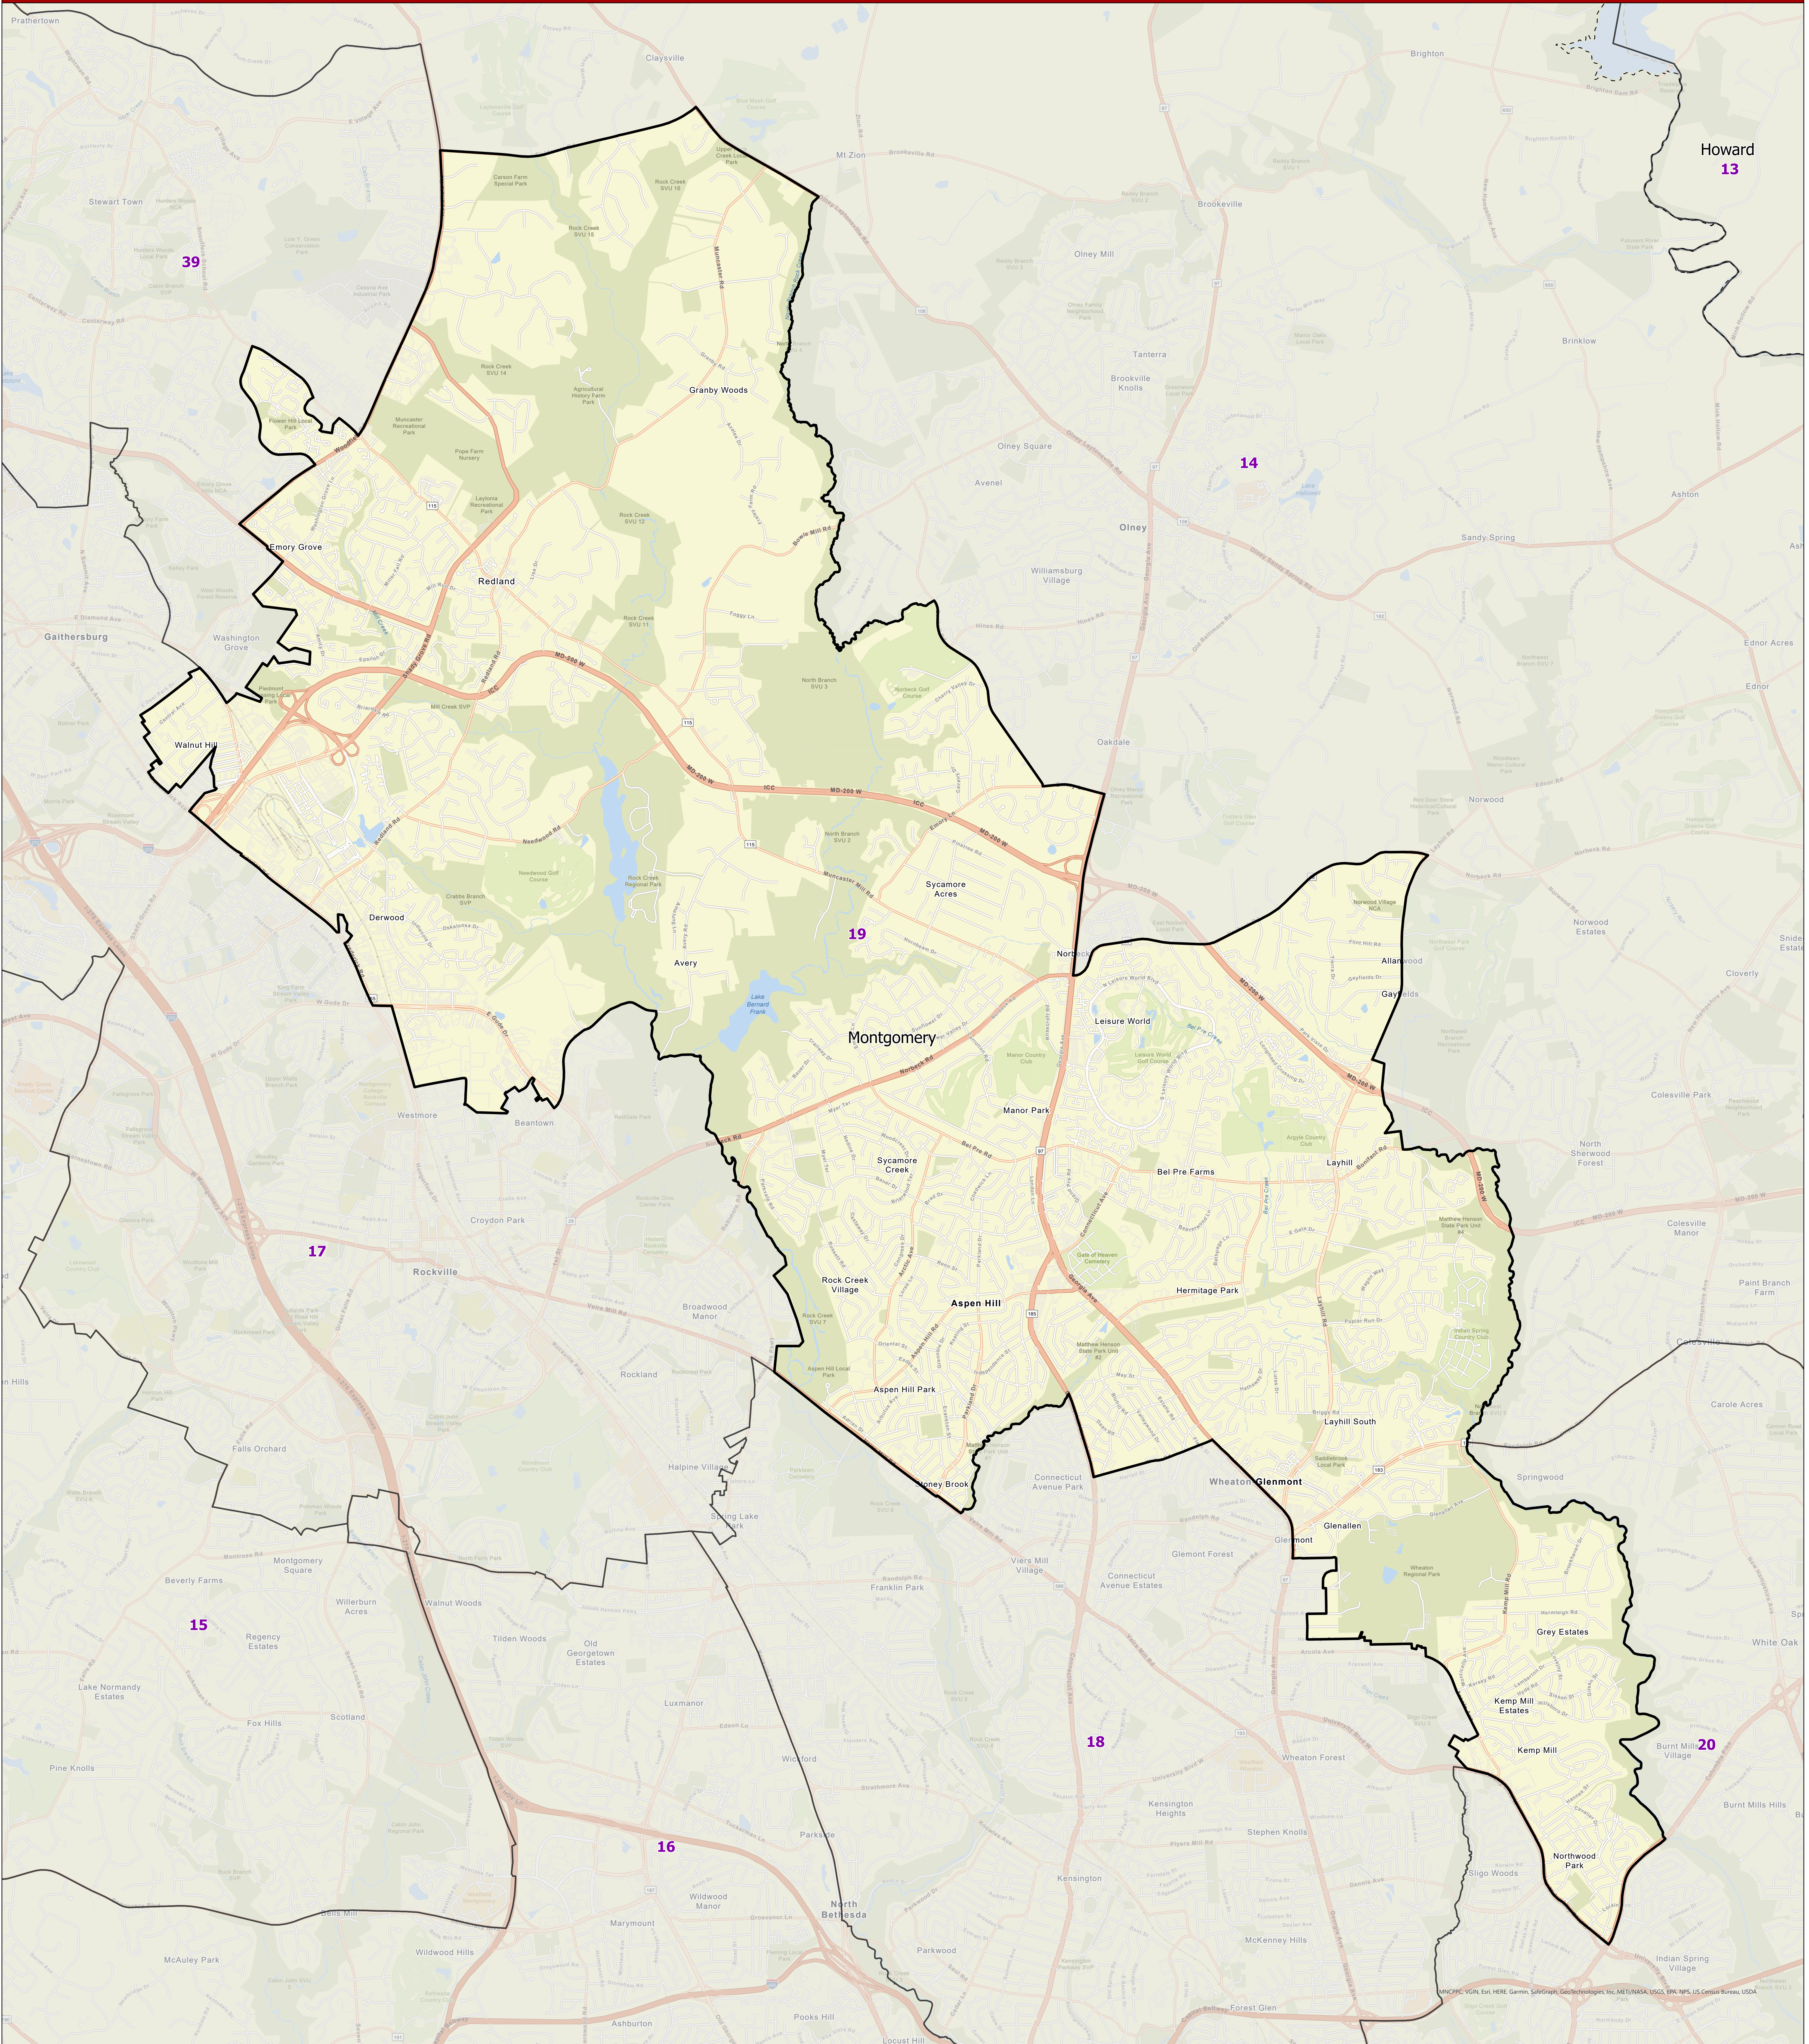

Maryland 2022 Legislative Districts

District 19

For more information on 2022 Legislative Maps, visit MD Election Boundary application.

Senate Joint Resolution 2 - General Assembly 2022 Session

Data Source: 2020 Census TIGER/Line Files & Senate Joint Resolution 2
General Assembly 2022 Session
Prepared by the Maryland Department of Planning
July 2022

Legend

- County Boundary
- District