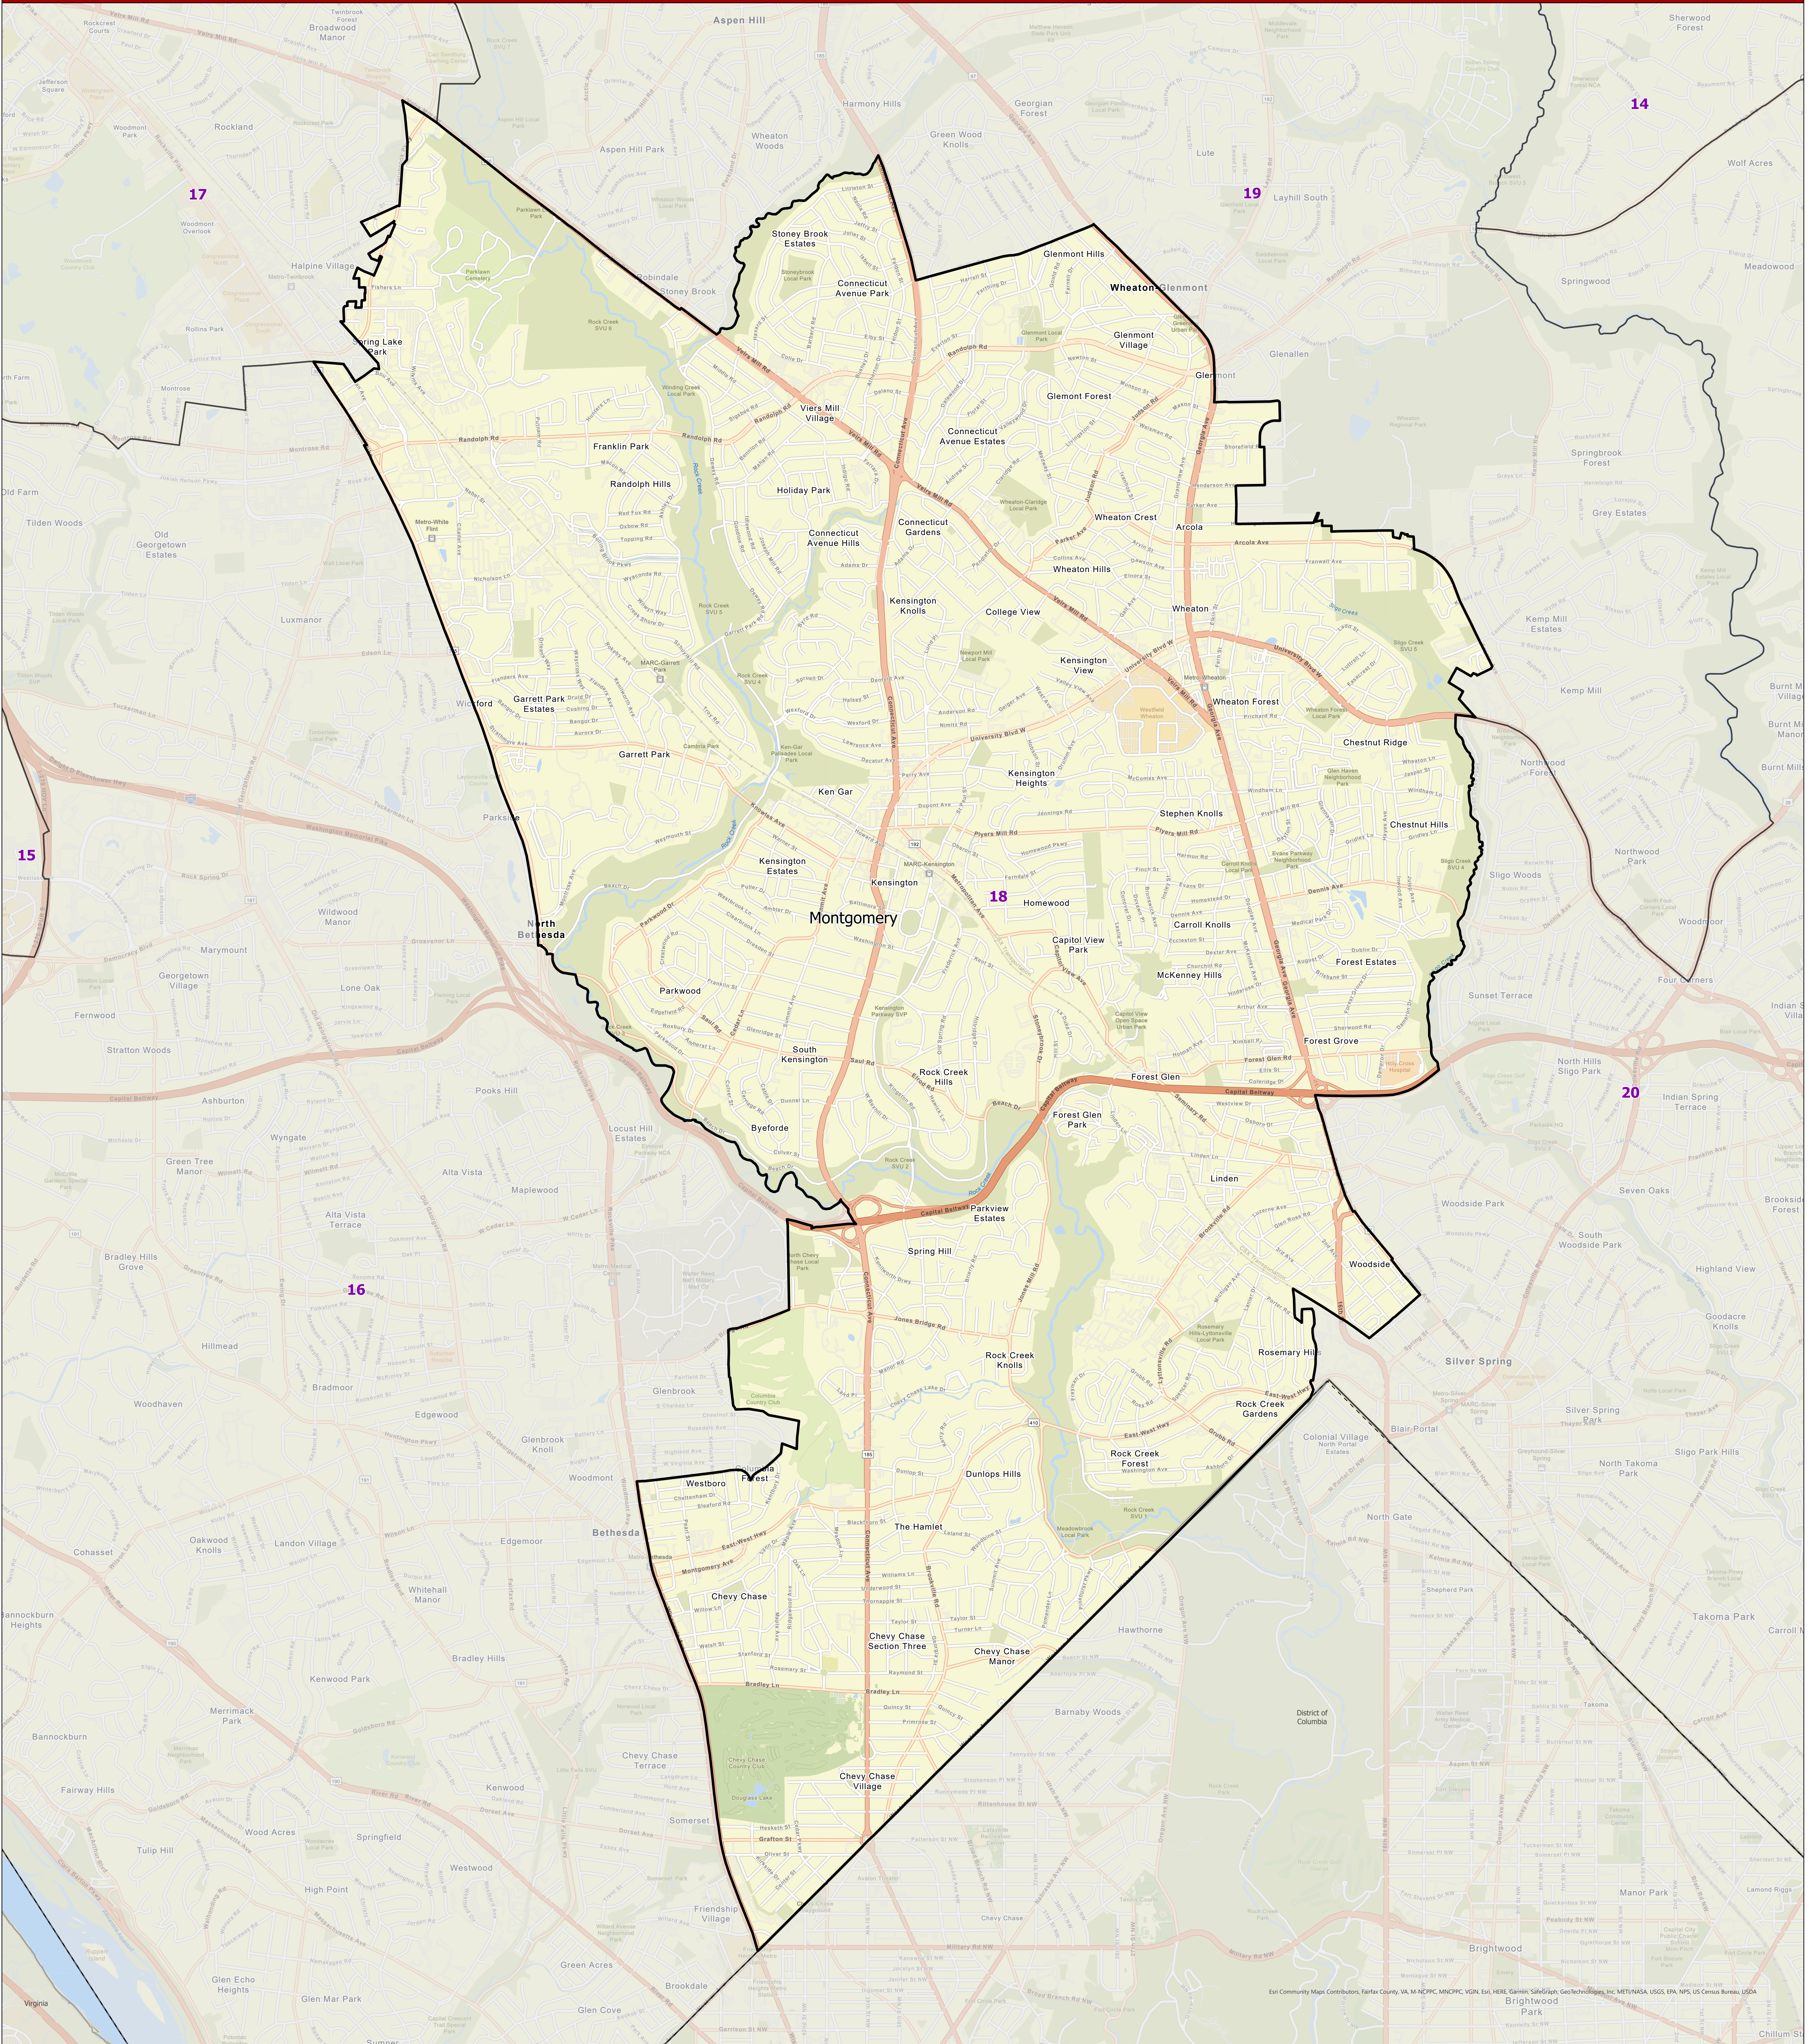

Maryland 2022 Legislative Districts

District 18

For more information on 2022 Legislative Maps, visit MD Election Boundary application.

Senate Joint Resolution 2 - General Assembly 2022 Session

Data Source: 2020 Census TIGER/Line Files & Senate Joint Resolution 2
General Assembly 2022 Session
Prepared by the Maryland Department of Planning
July 2022

Legend

- County Boundary
- District