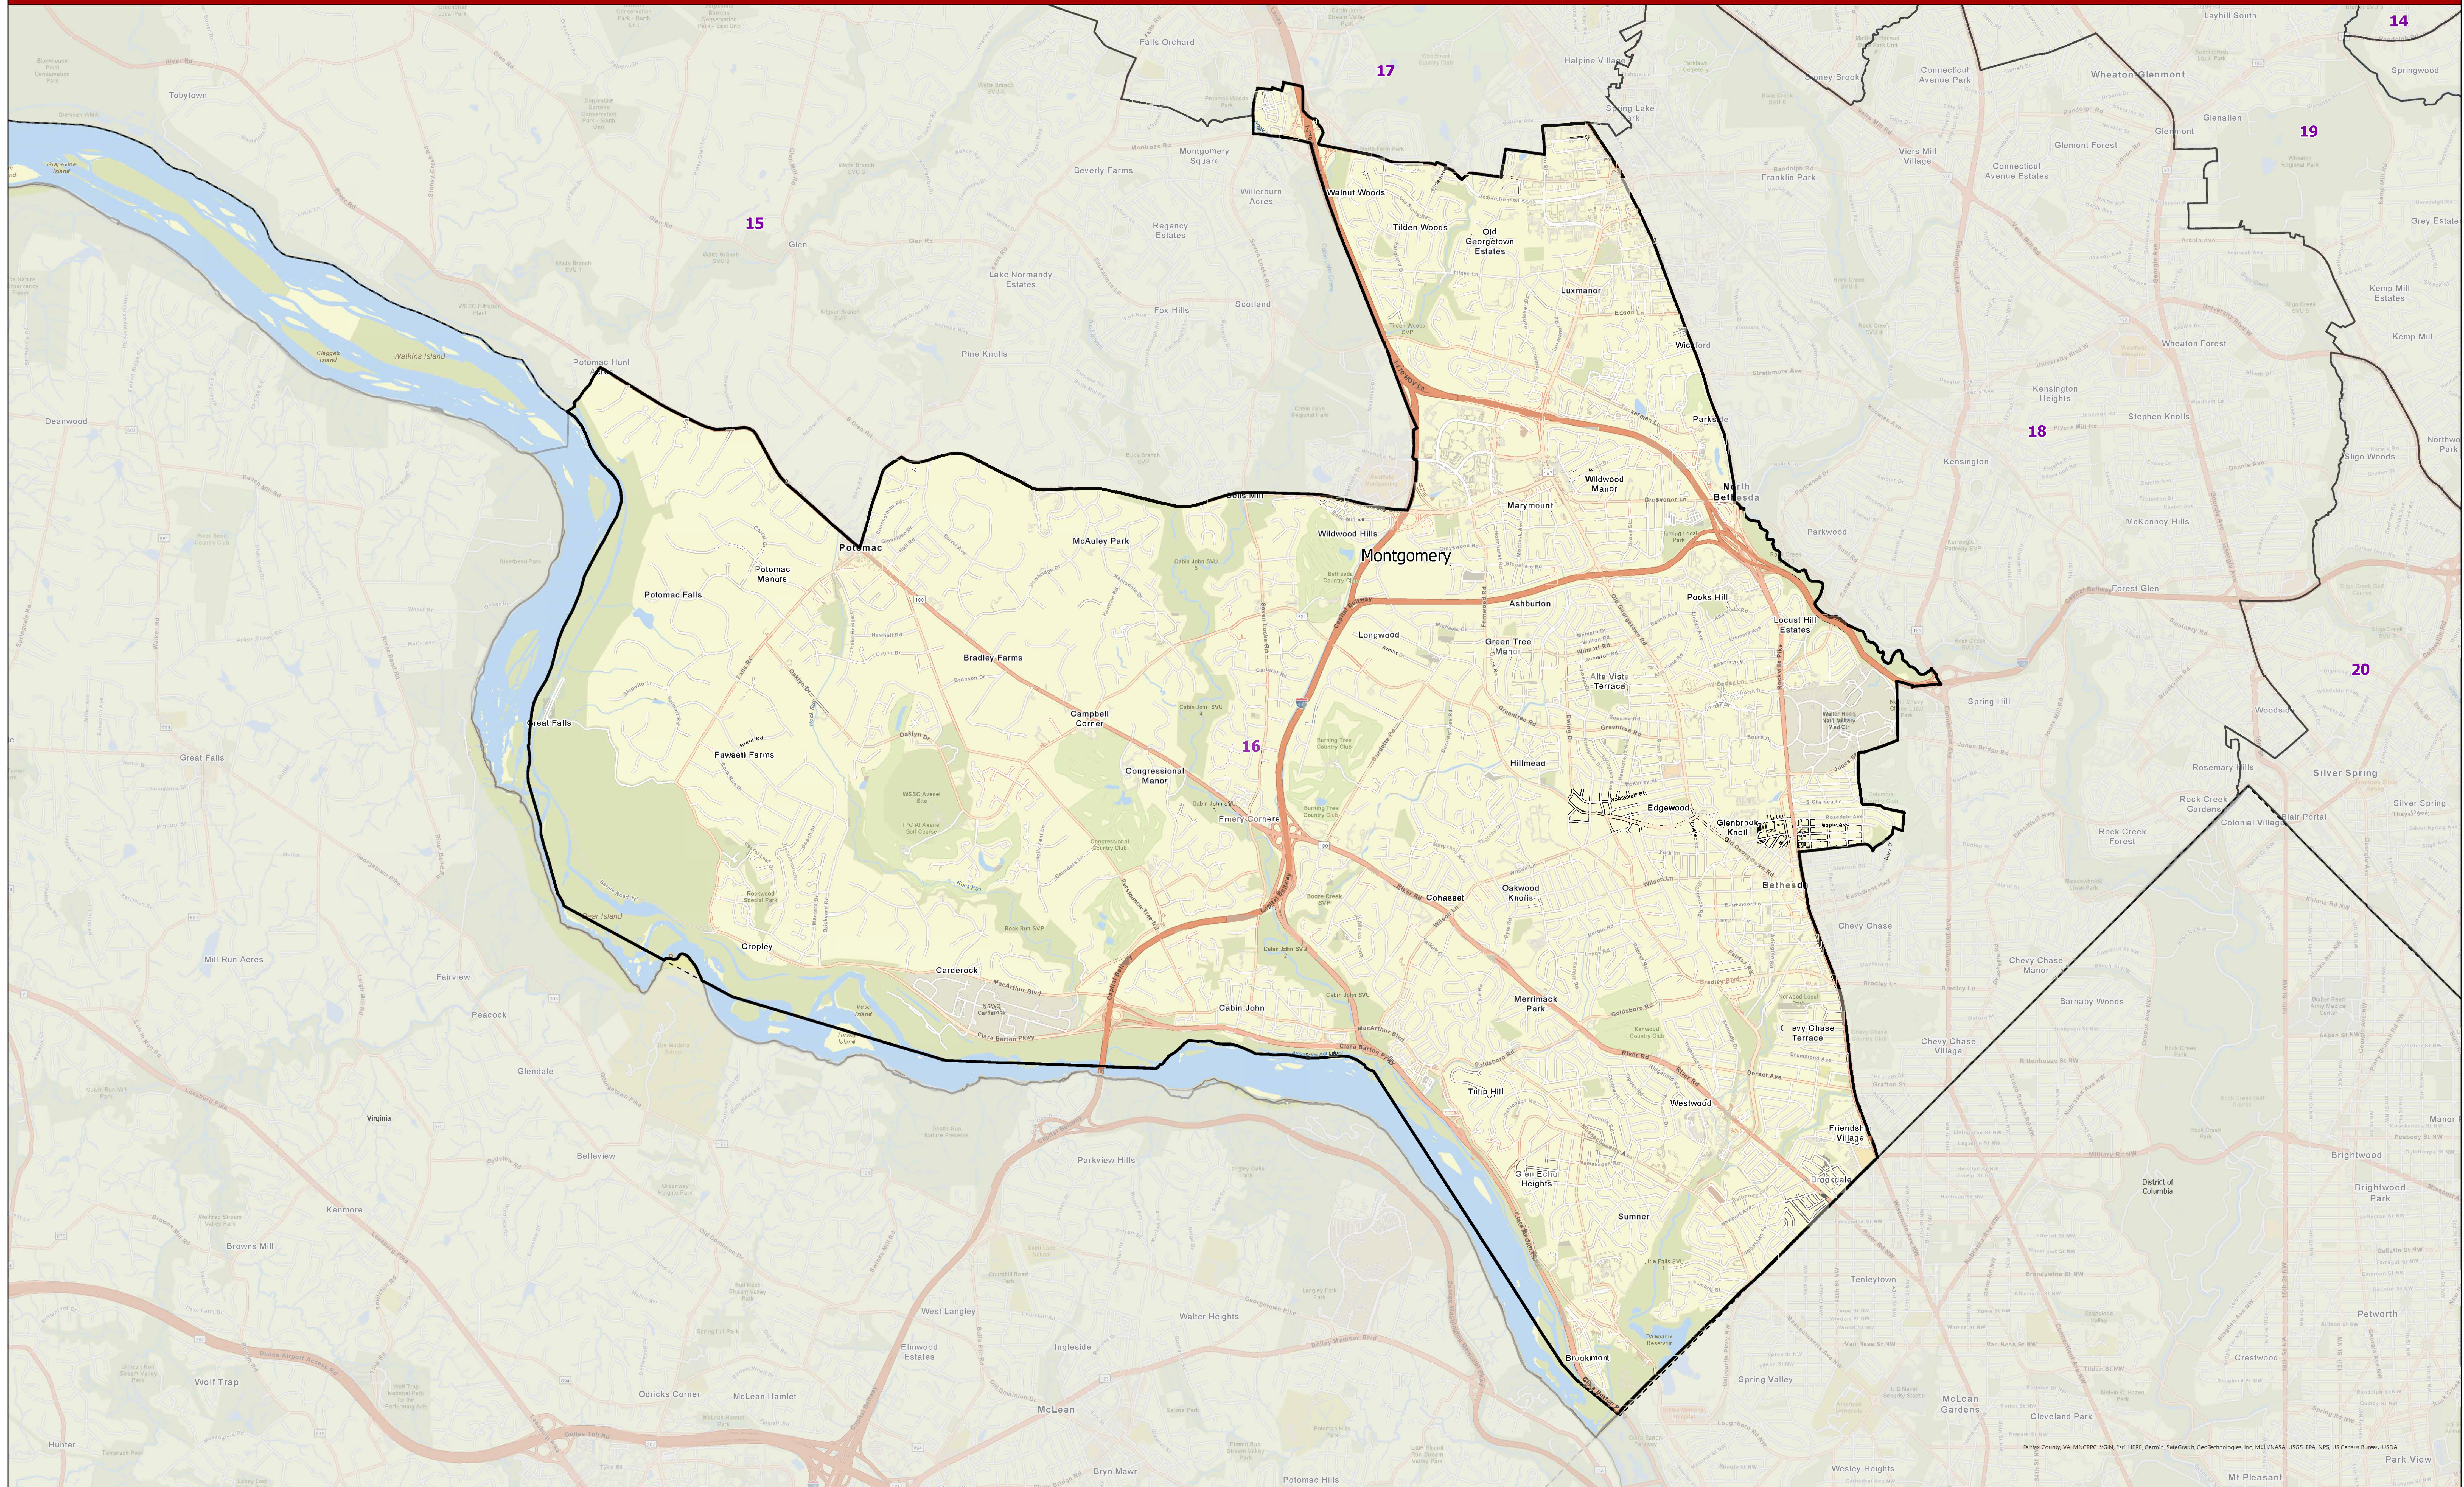

# Maryland 2022 Legislative Districts

## District 16

For more information on 2022 Legislative Maps, visit [MD Election Boundary application](#).

Senate Bill 1012, Senate Joint Resolution 2 - General Assembly 2022 Session

Data Source: 2020 Census TIGER/Line Files & Senate Joint Resolution 2  
General Assembly 2022 Session  
Prepared by the Maryland Department of Planning  
July 2022