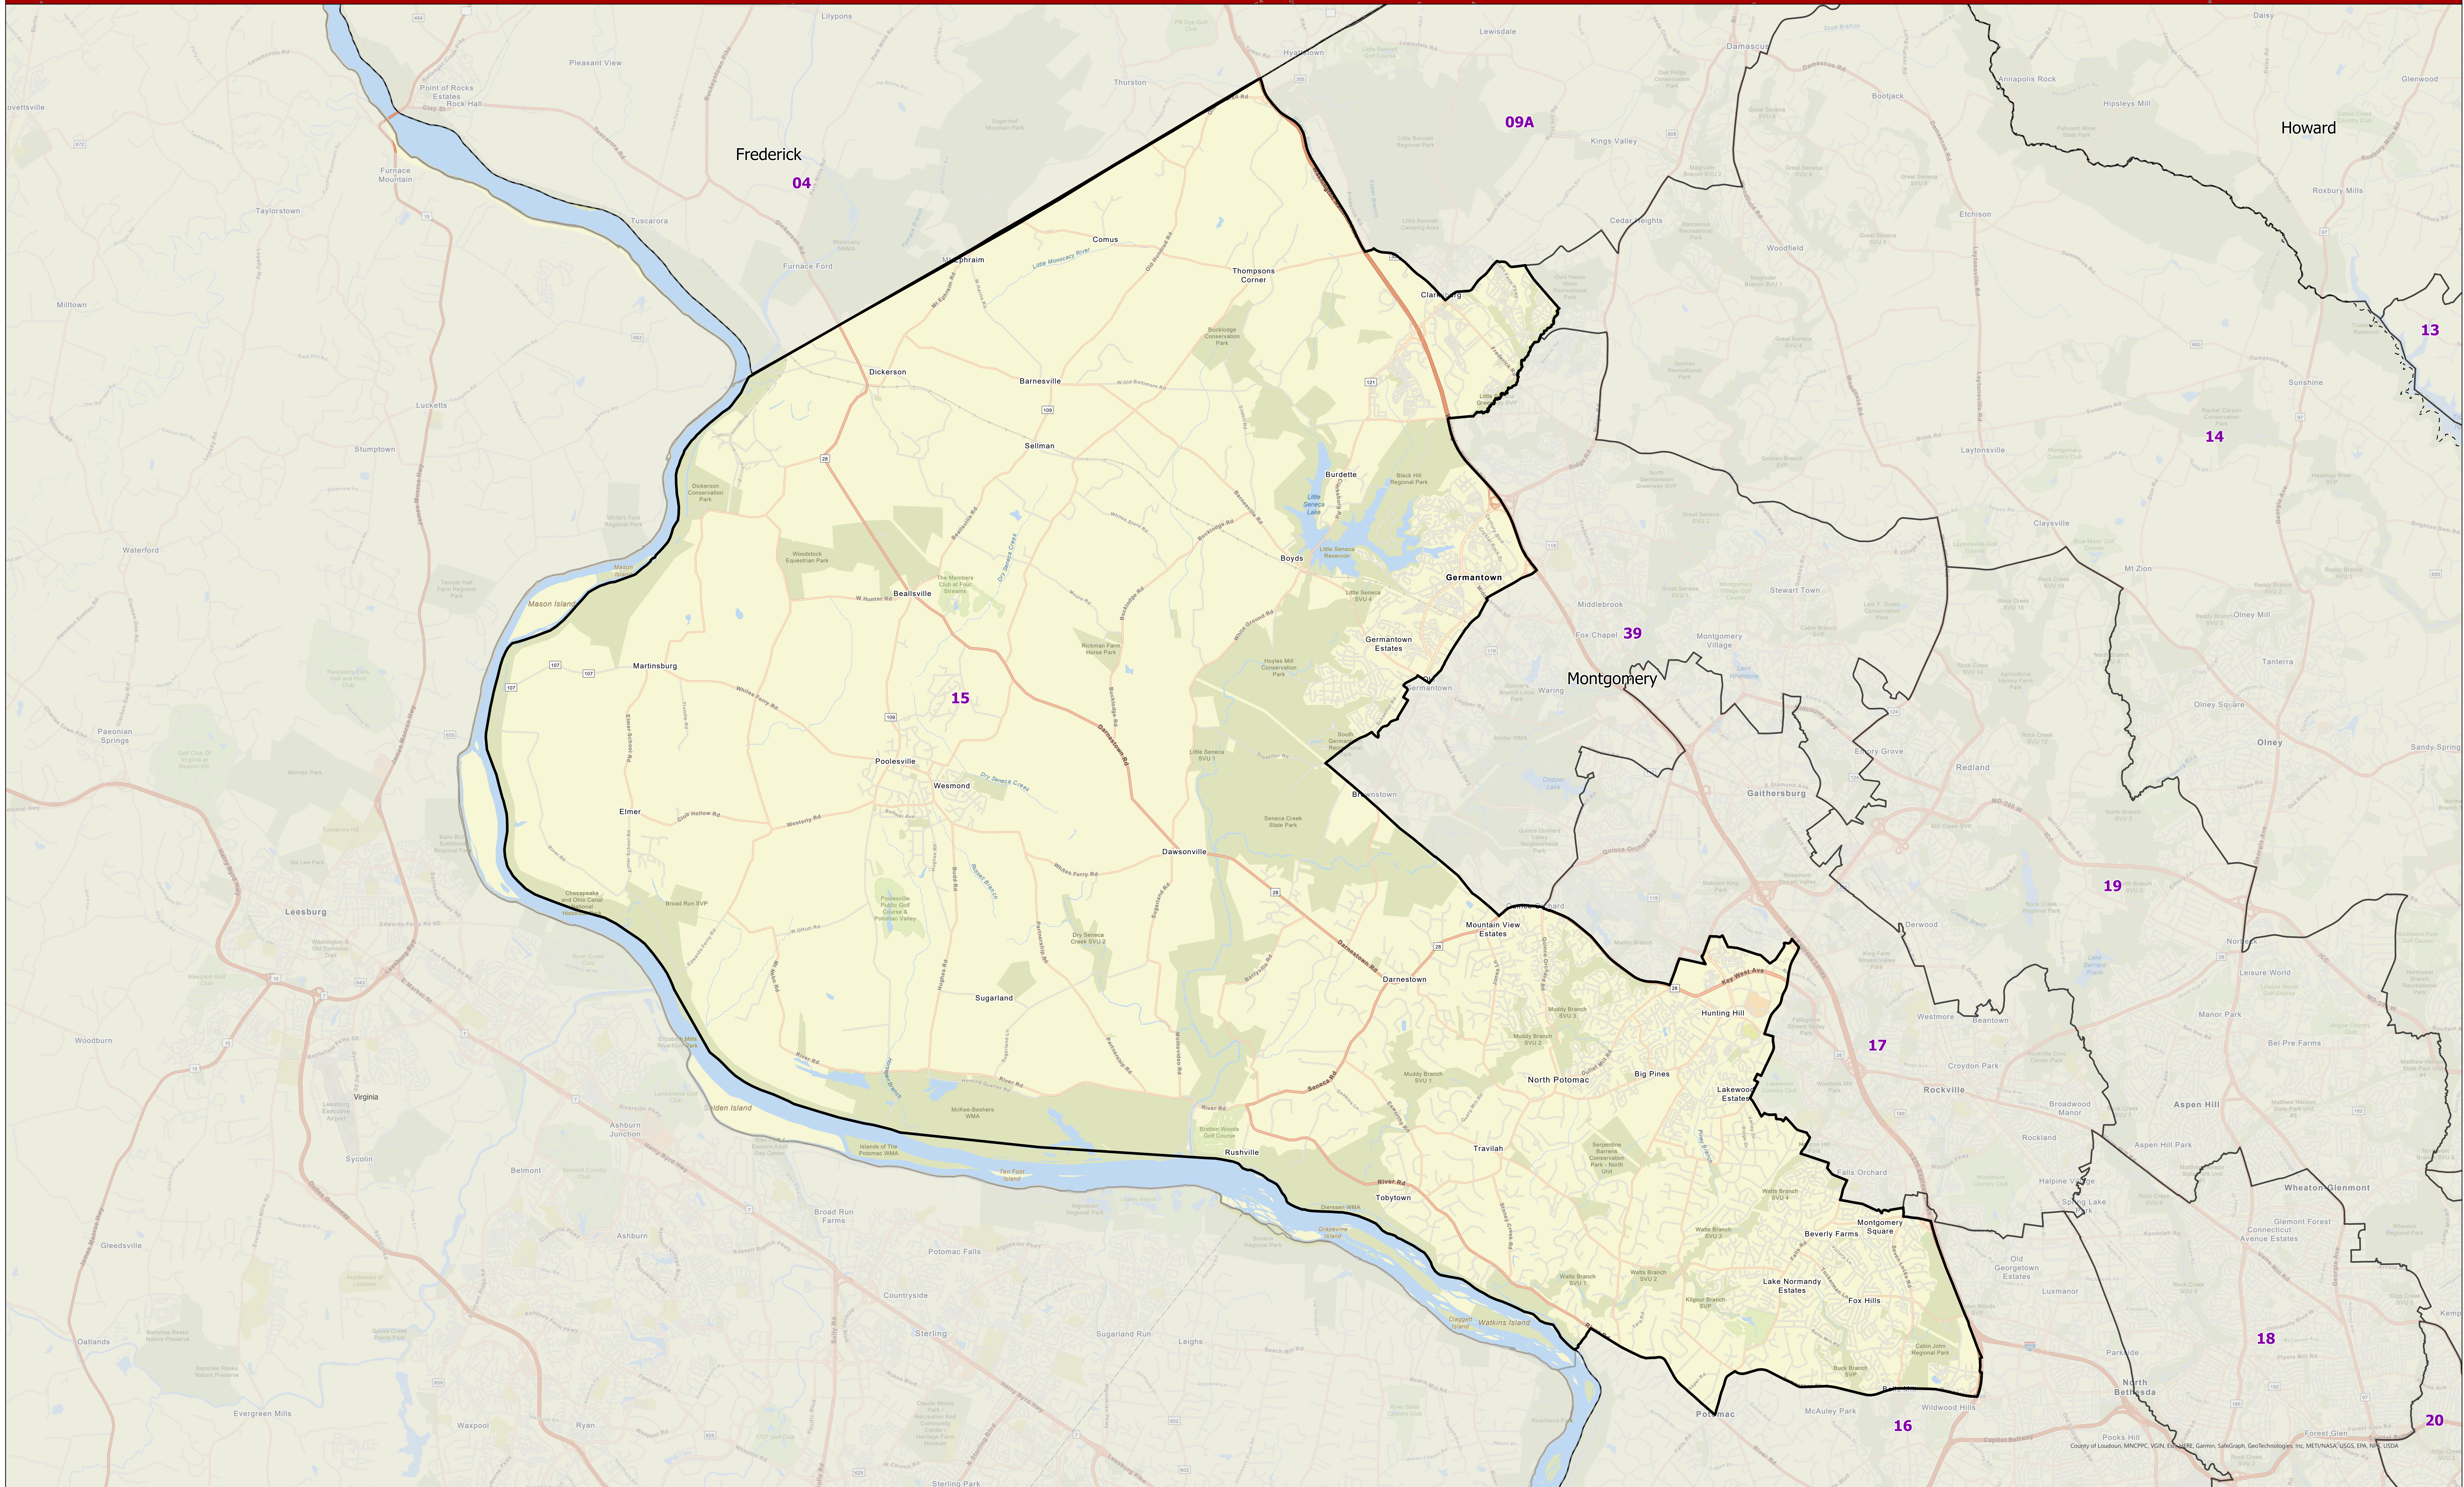

Maryland 2022 Legislative Districts

District 15

For more information on 2022 Legislative Maps, visit [MD Election Boundary application](#).

Senate Bill 1012, Senate Joint Resolution 2 - General Assembly 2022 Session