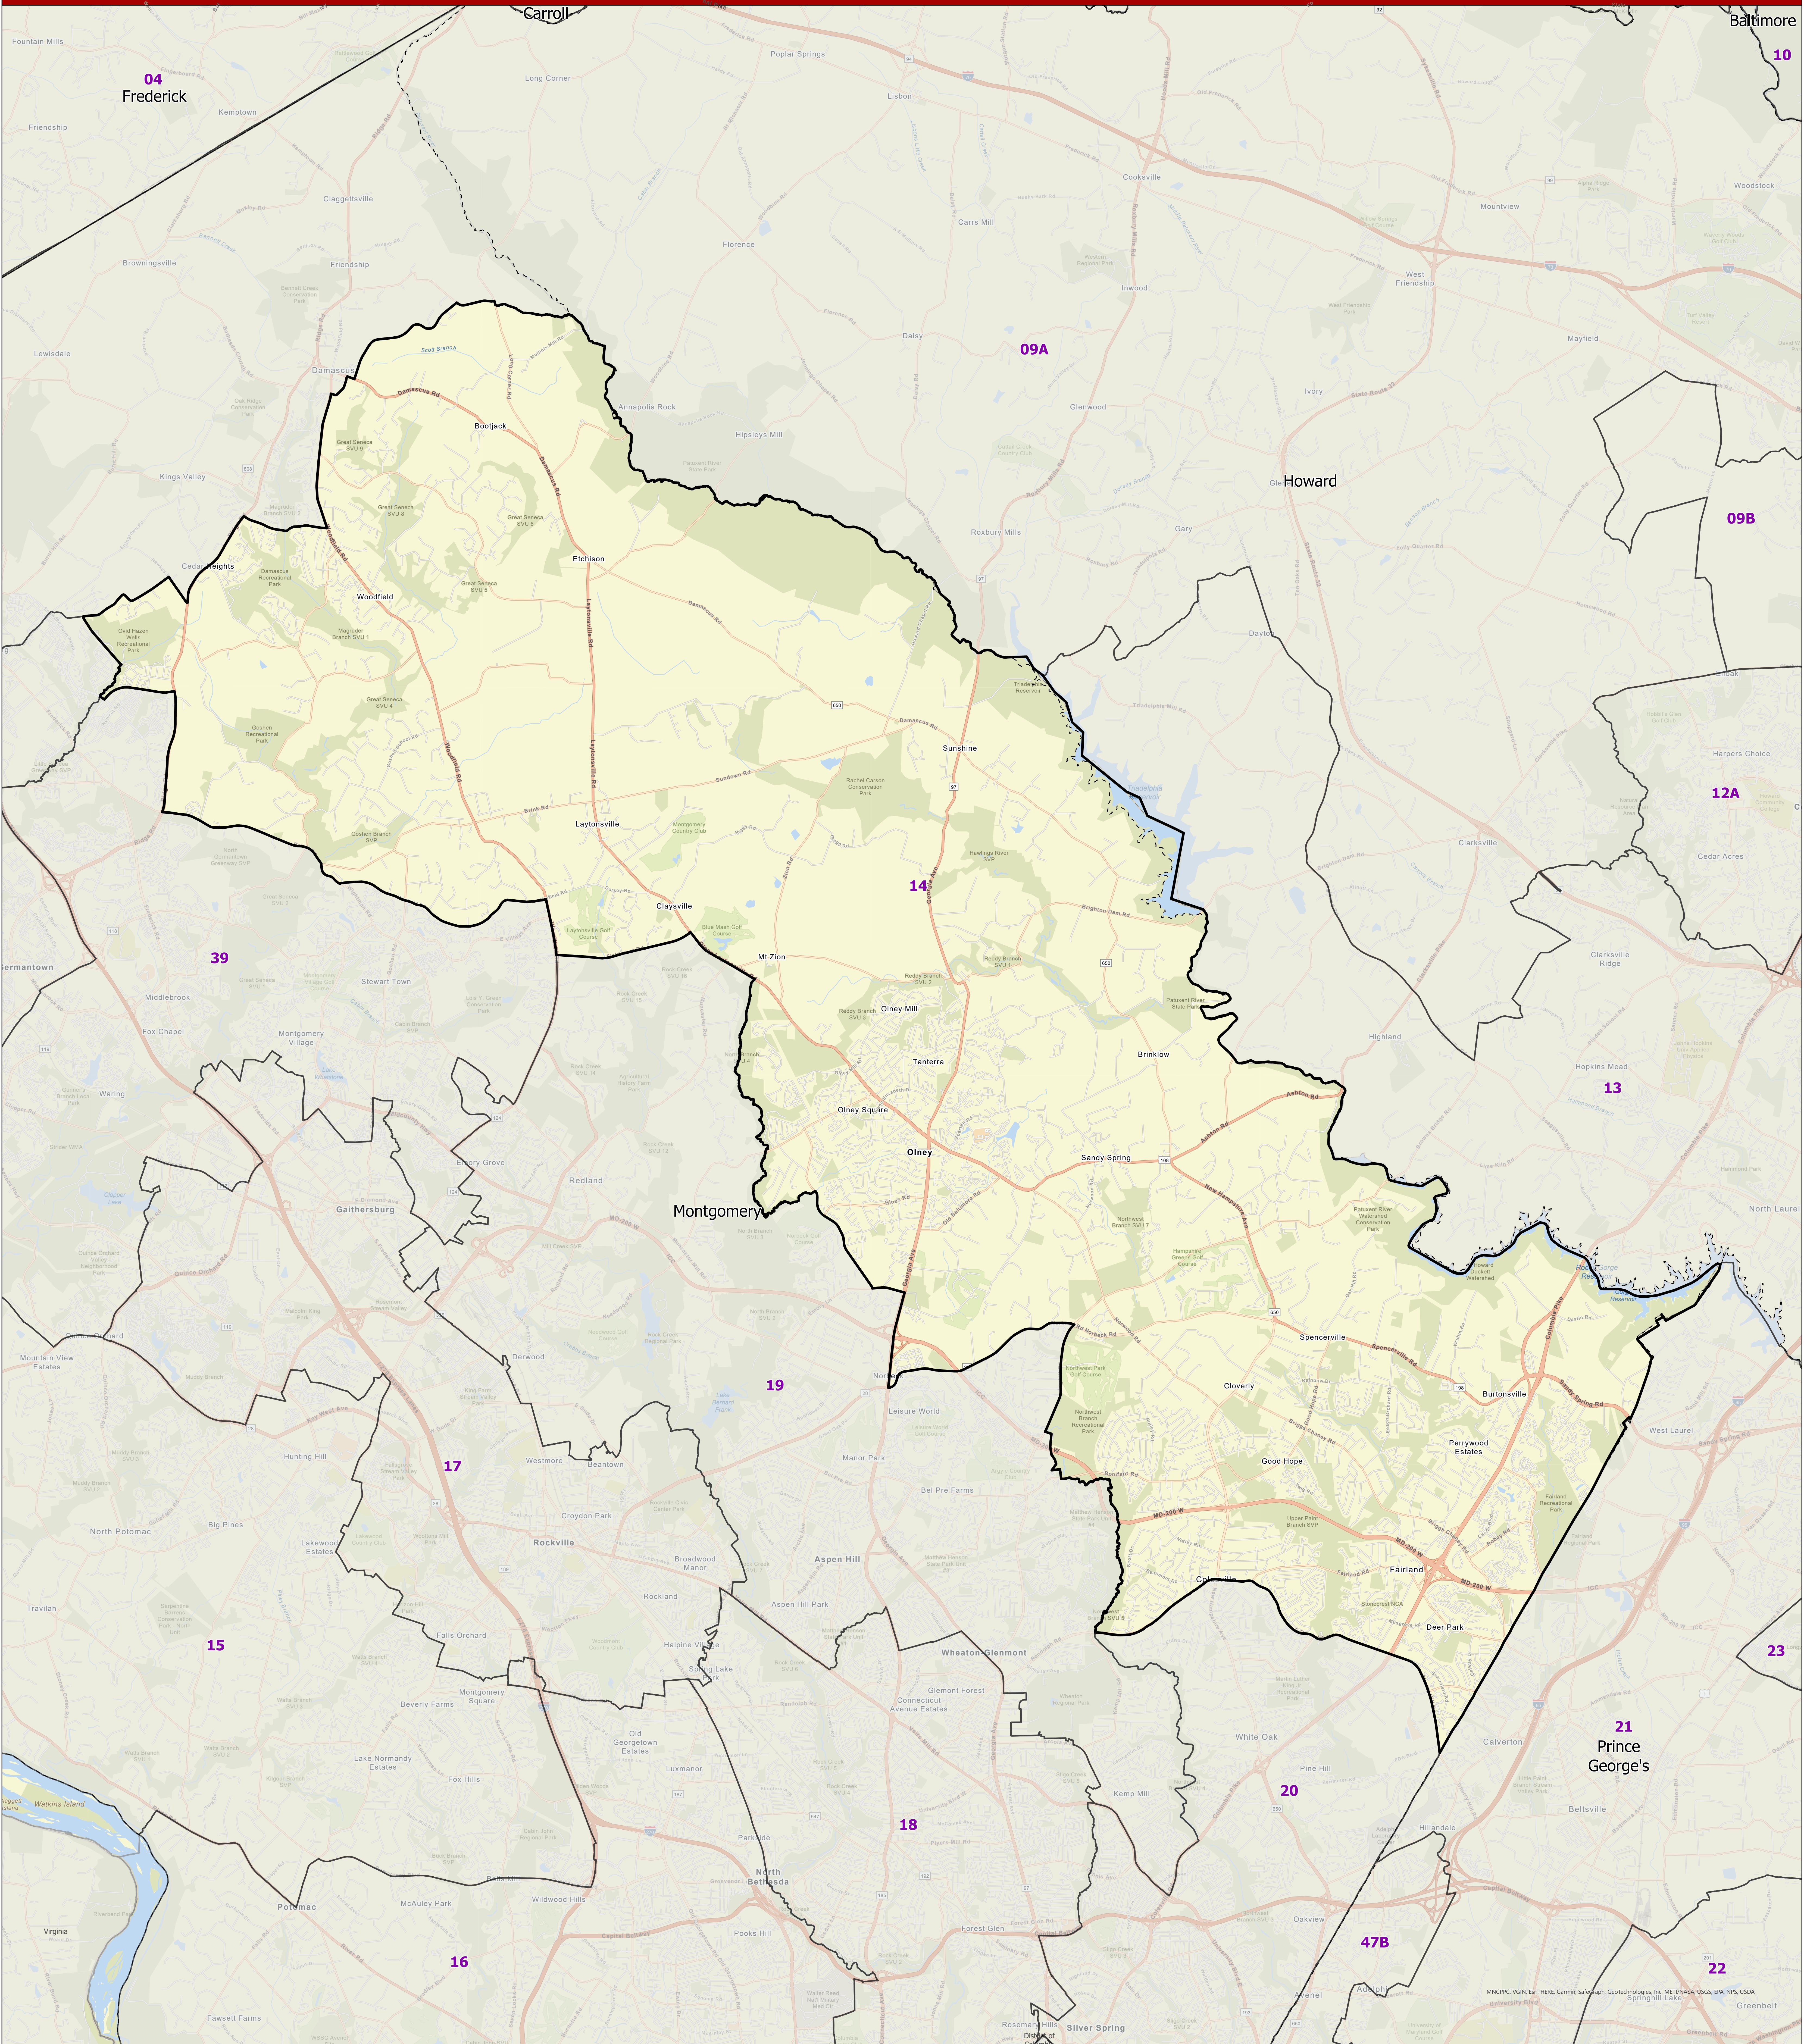

Maryland 2022 Legislative Districts

District 14

For more information on 2022 Legislative Maps, visit [MD Election Boundary application](#).

Senate Joint Resolution 2 - General Assembly 2022 Session

Data Source: 2020 Census TIGER/Line Files & Senate Joint Resolution 2
General Assembly 2022 Session
Prepared by the Maryland Department of Planning
July 2022

Legend

- County Boundary
- District