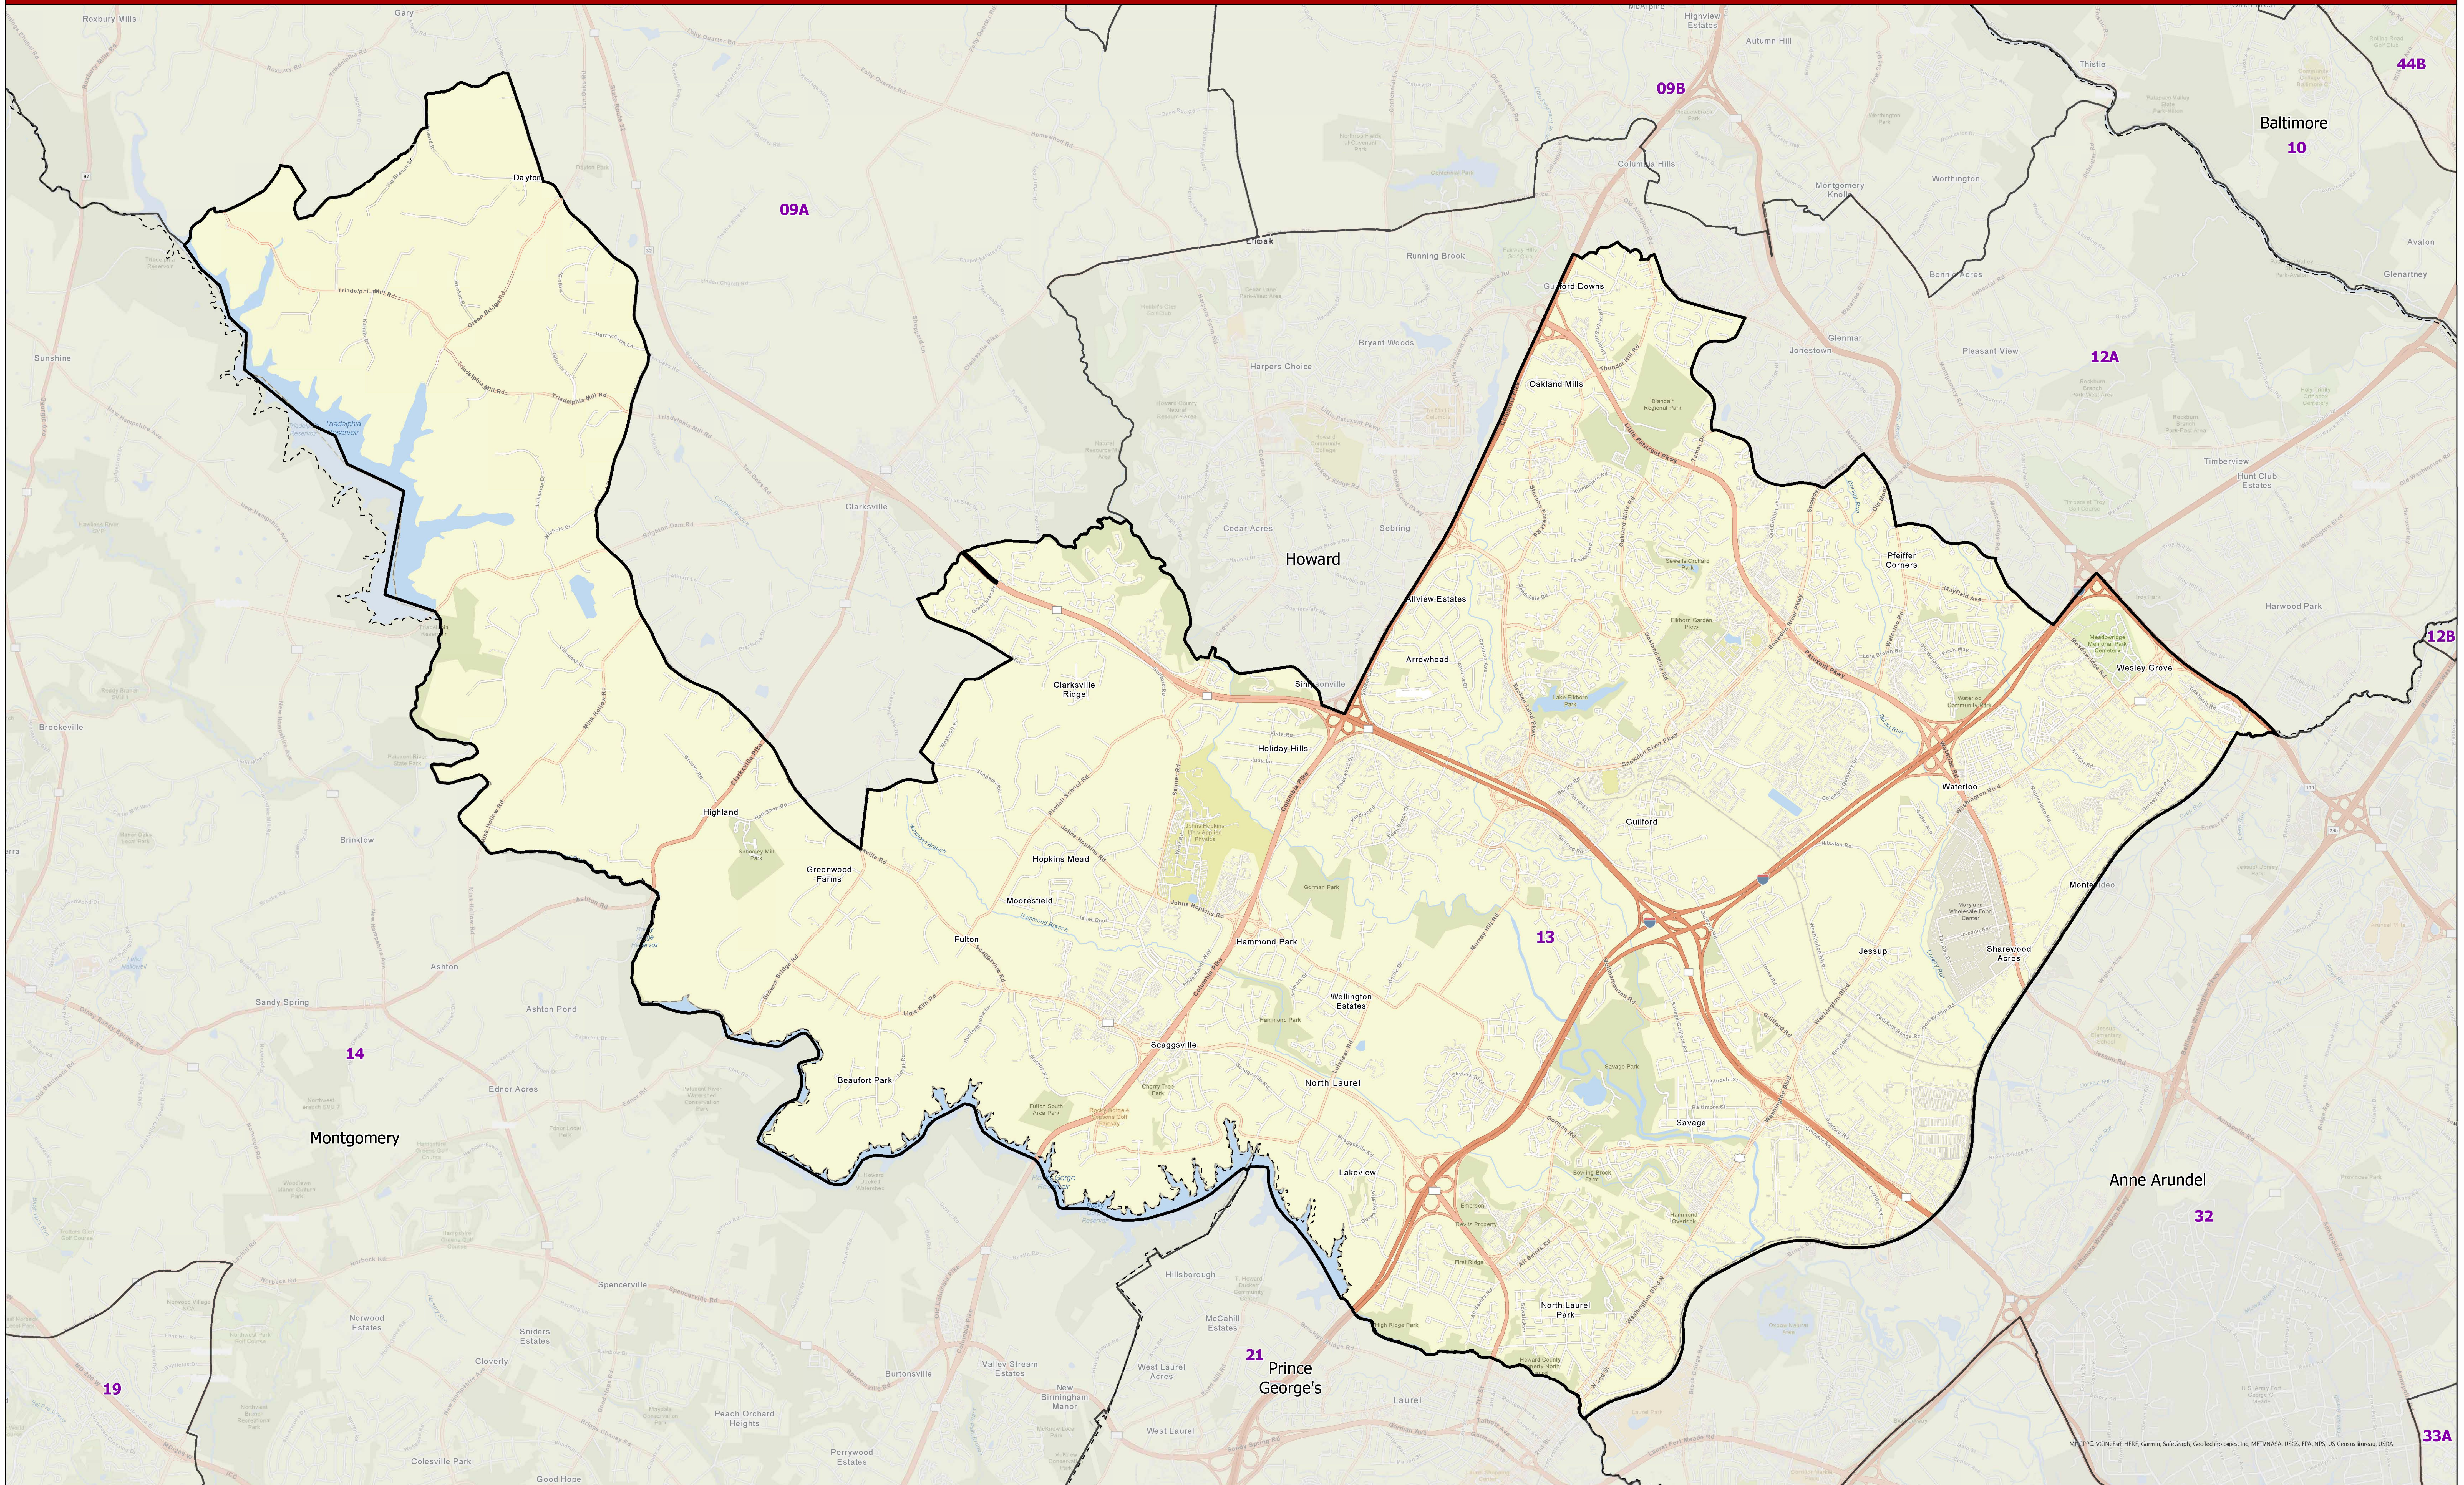

Maryland 2022 Legislative Districts

District 13

For more information on 2022 Legislative Maps, visit [MD Election Boundary application](#).

Senate Bill 1012, Senate Joint Resolution 2 - General Assembly 2022 Session

Data Source: 2020 Census TIGER/Line Files & Senate Joint Resolution 2
General Assembly 2022 Session
Prepared by the Maryland Department of Planning
July 2022