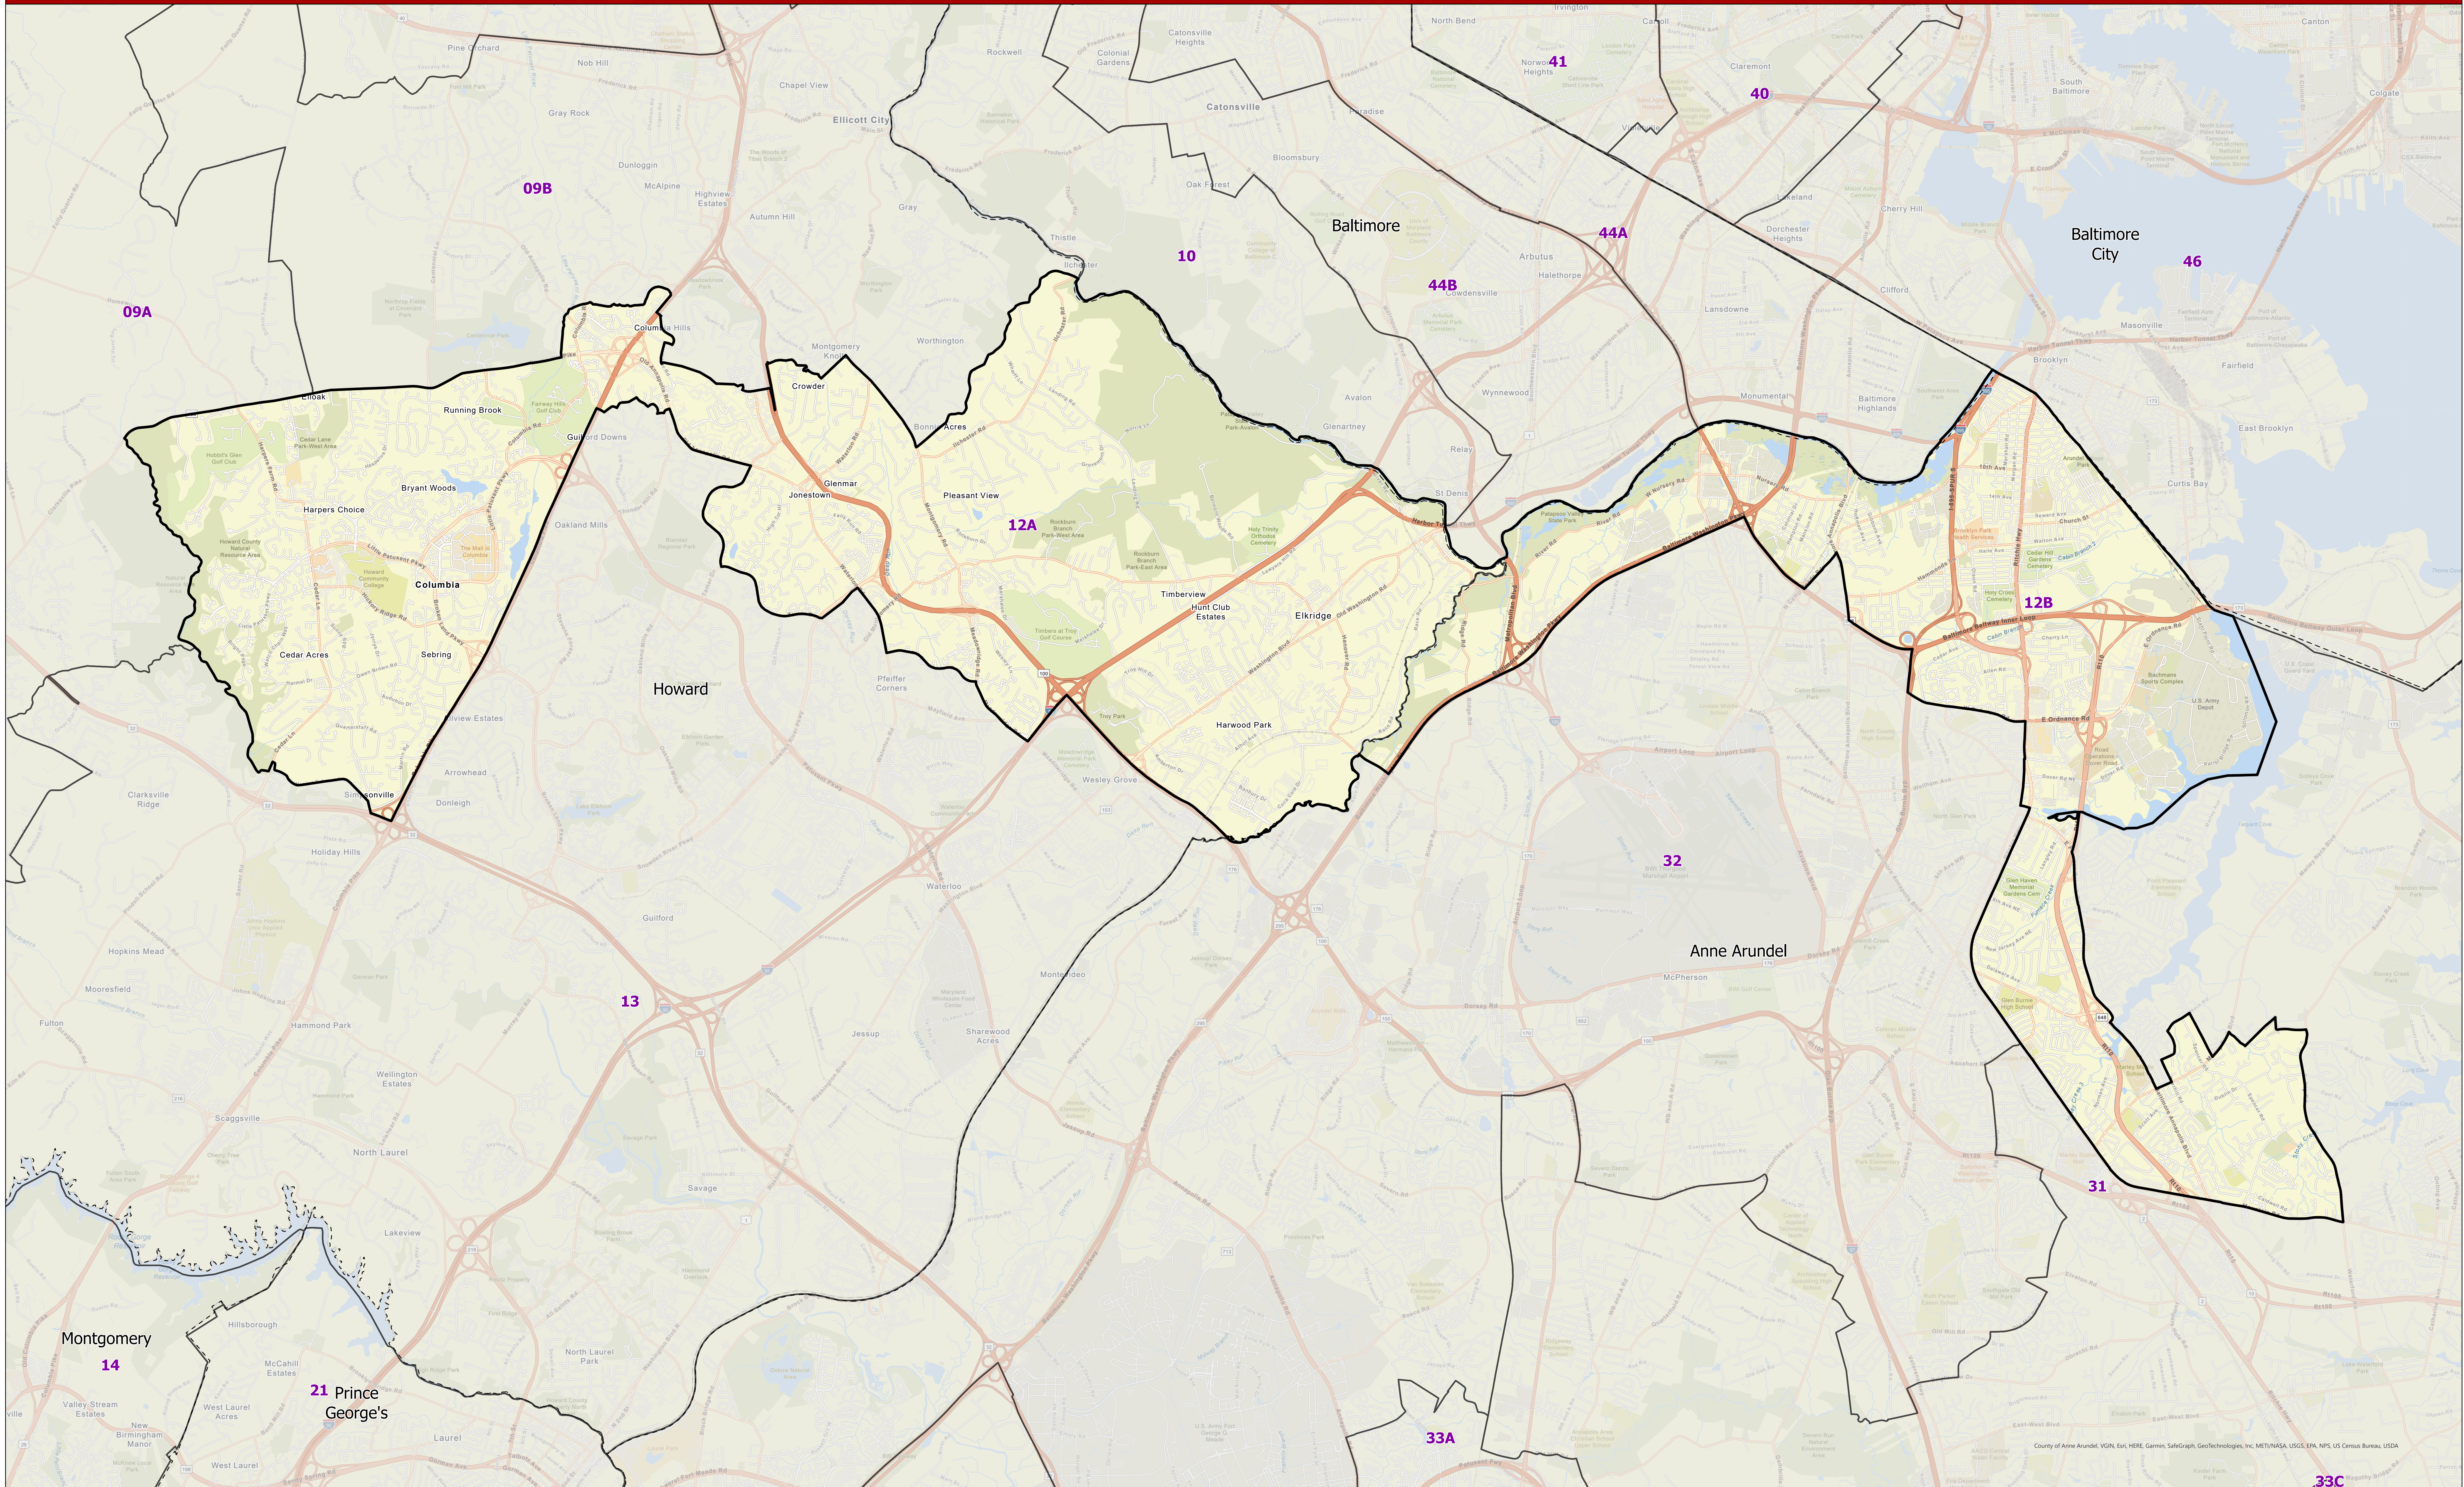

Maryland 2022 Legislative Districts

District 12

For more information on 2022 Legislative Maps, visit MD Election Boundary application.

Senate Bill 1012, Senate Joint Resolution 2 - General Assembly 2022 Session

Data Source: 2020 Census TIGER/Line Files & Senate Joint Resolution 2
General Assembly 2022 Session
Prepared by the Maryland Department of Planning
July 2022

Legend

- County Boundary (dashed line)
- District (solid black line)