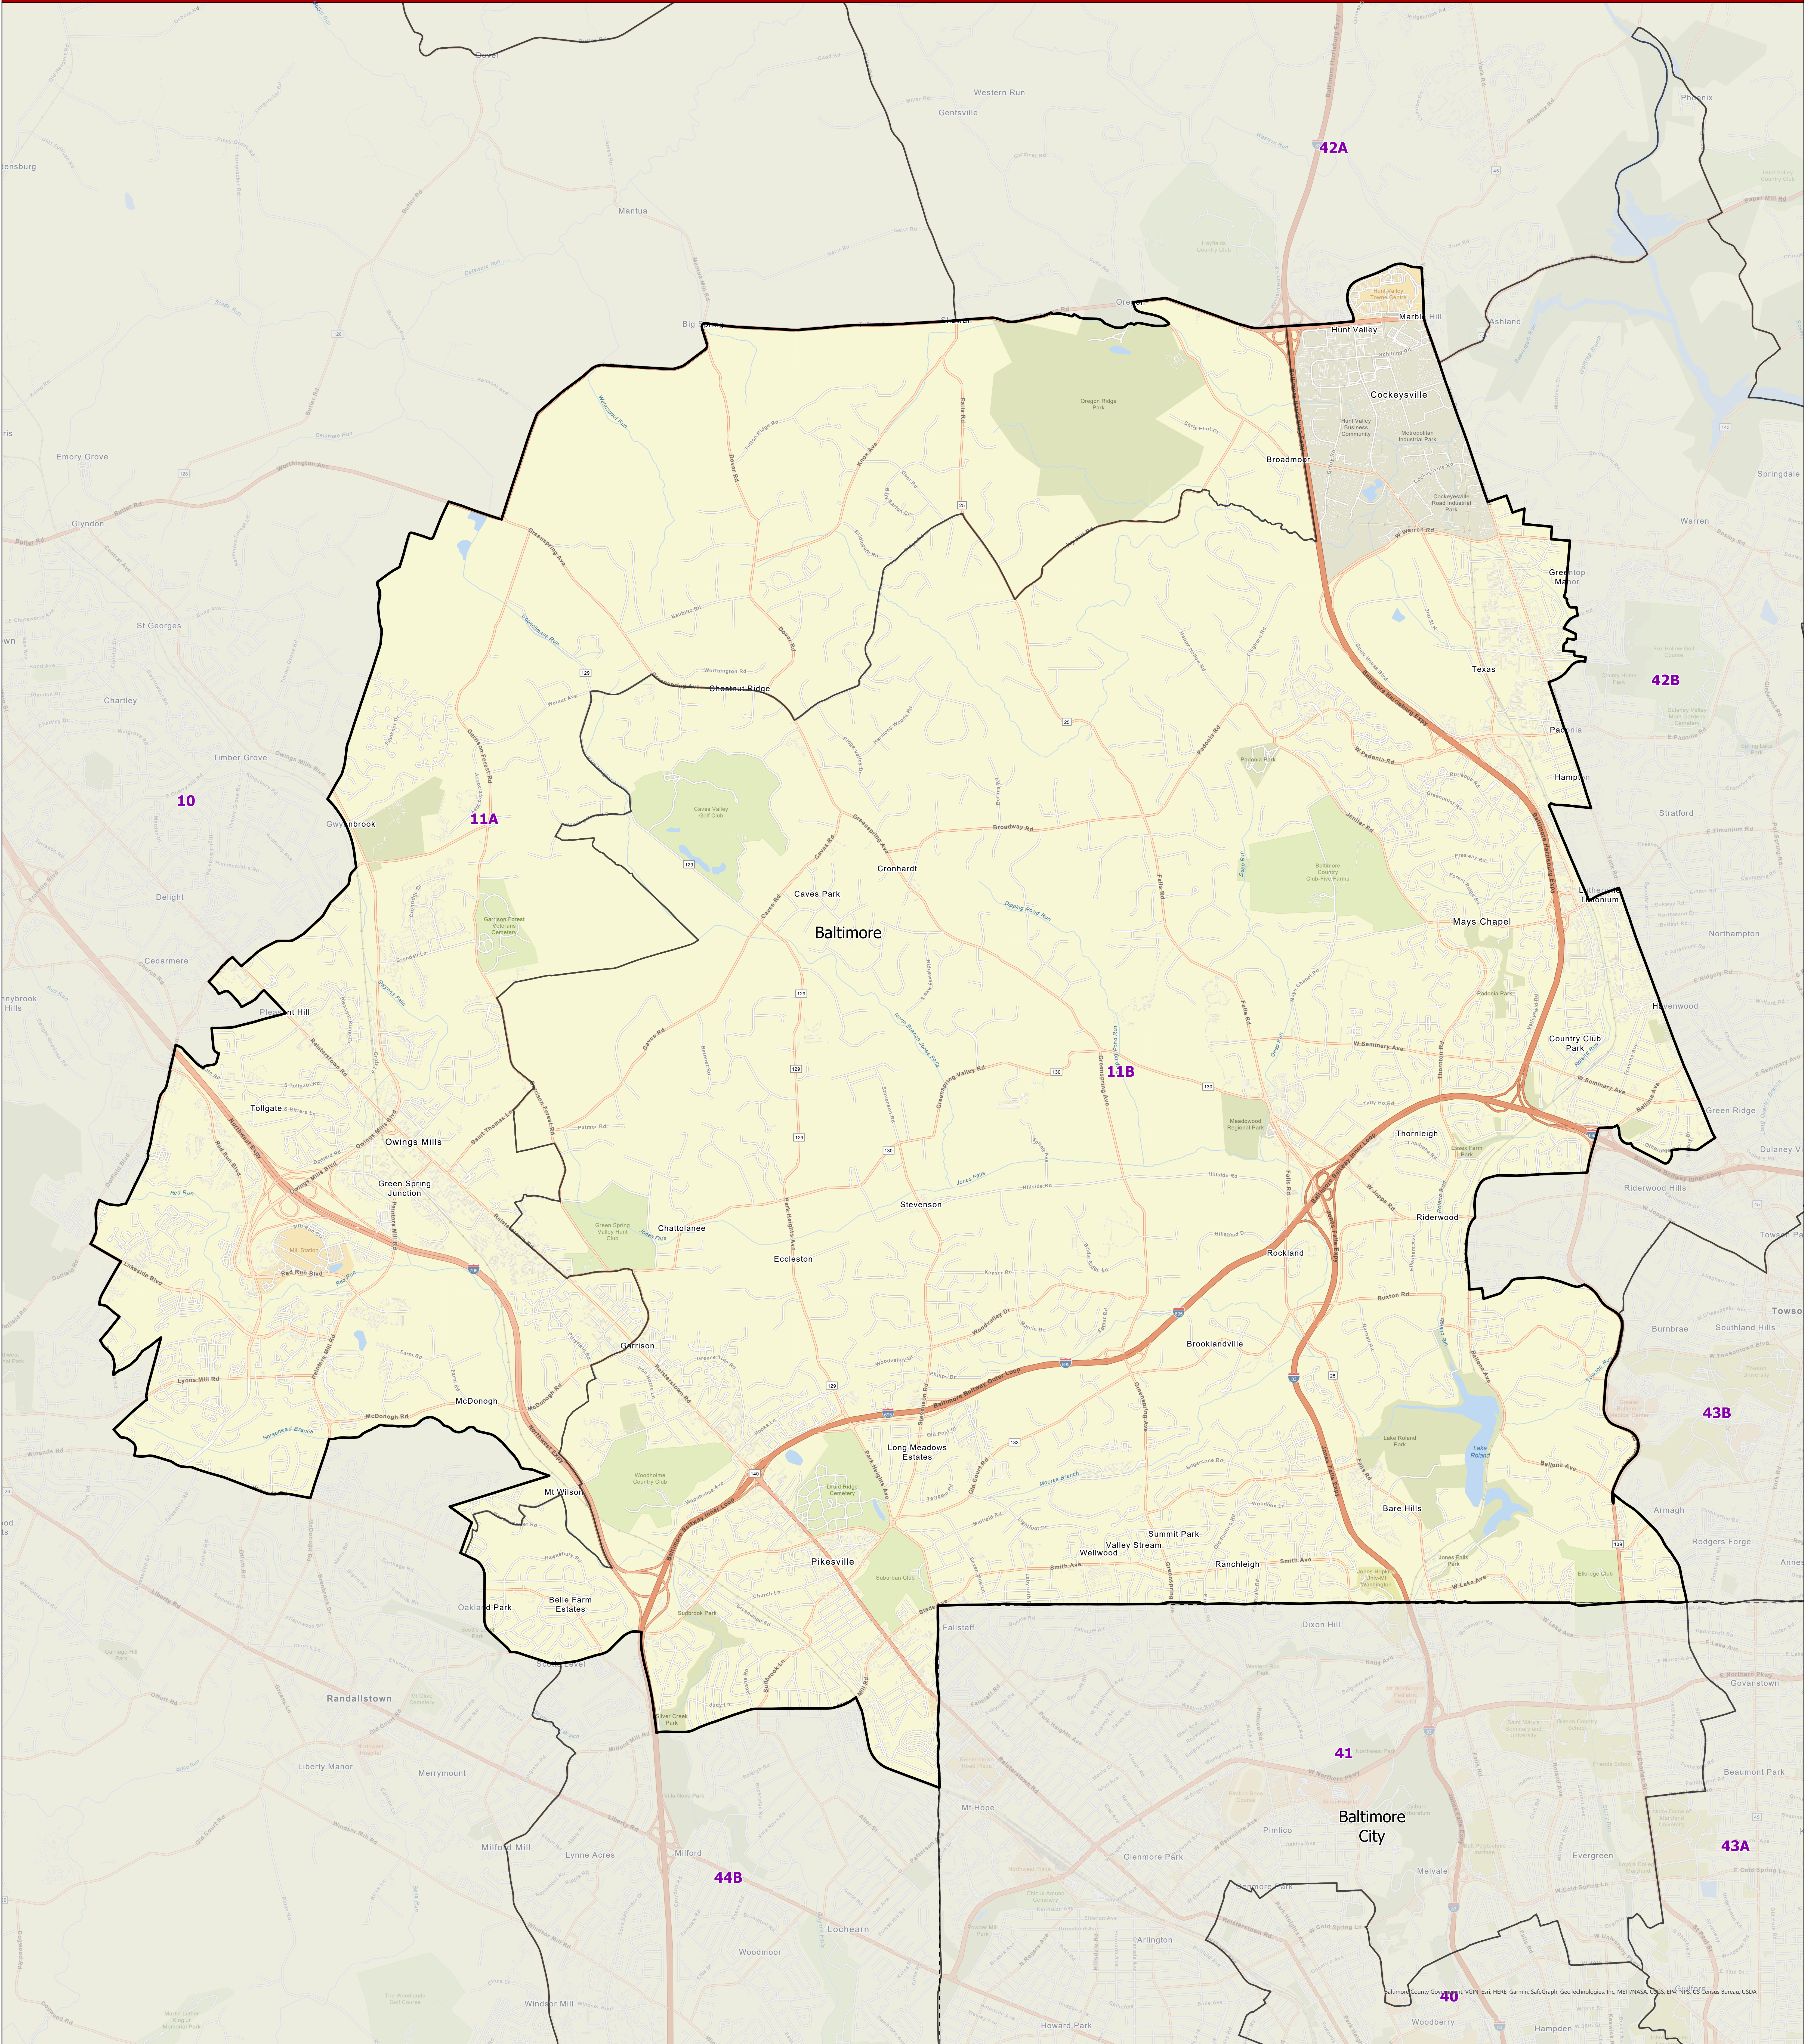

# Maryland 2022 Legislative Districts

## District 11

For more information on 2022 Legislative Maps, visit  
MD Election Boundary application.

Senate Joint Resolution 2 - General Assembly 2022 Session

Data Source: 2020 Census TIGER/Line Files & Senate Joint Resolution 2  
General Assembly 2022 Session  
Prepared by the Maryland Department of Planning  
July 2022

Legend

- County Boundary
- District