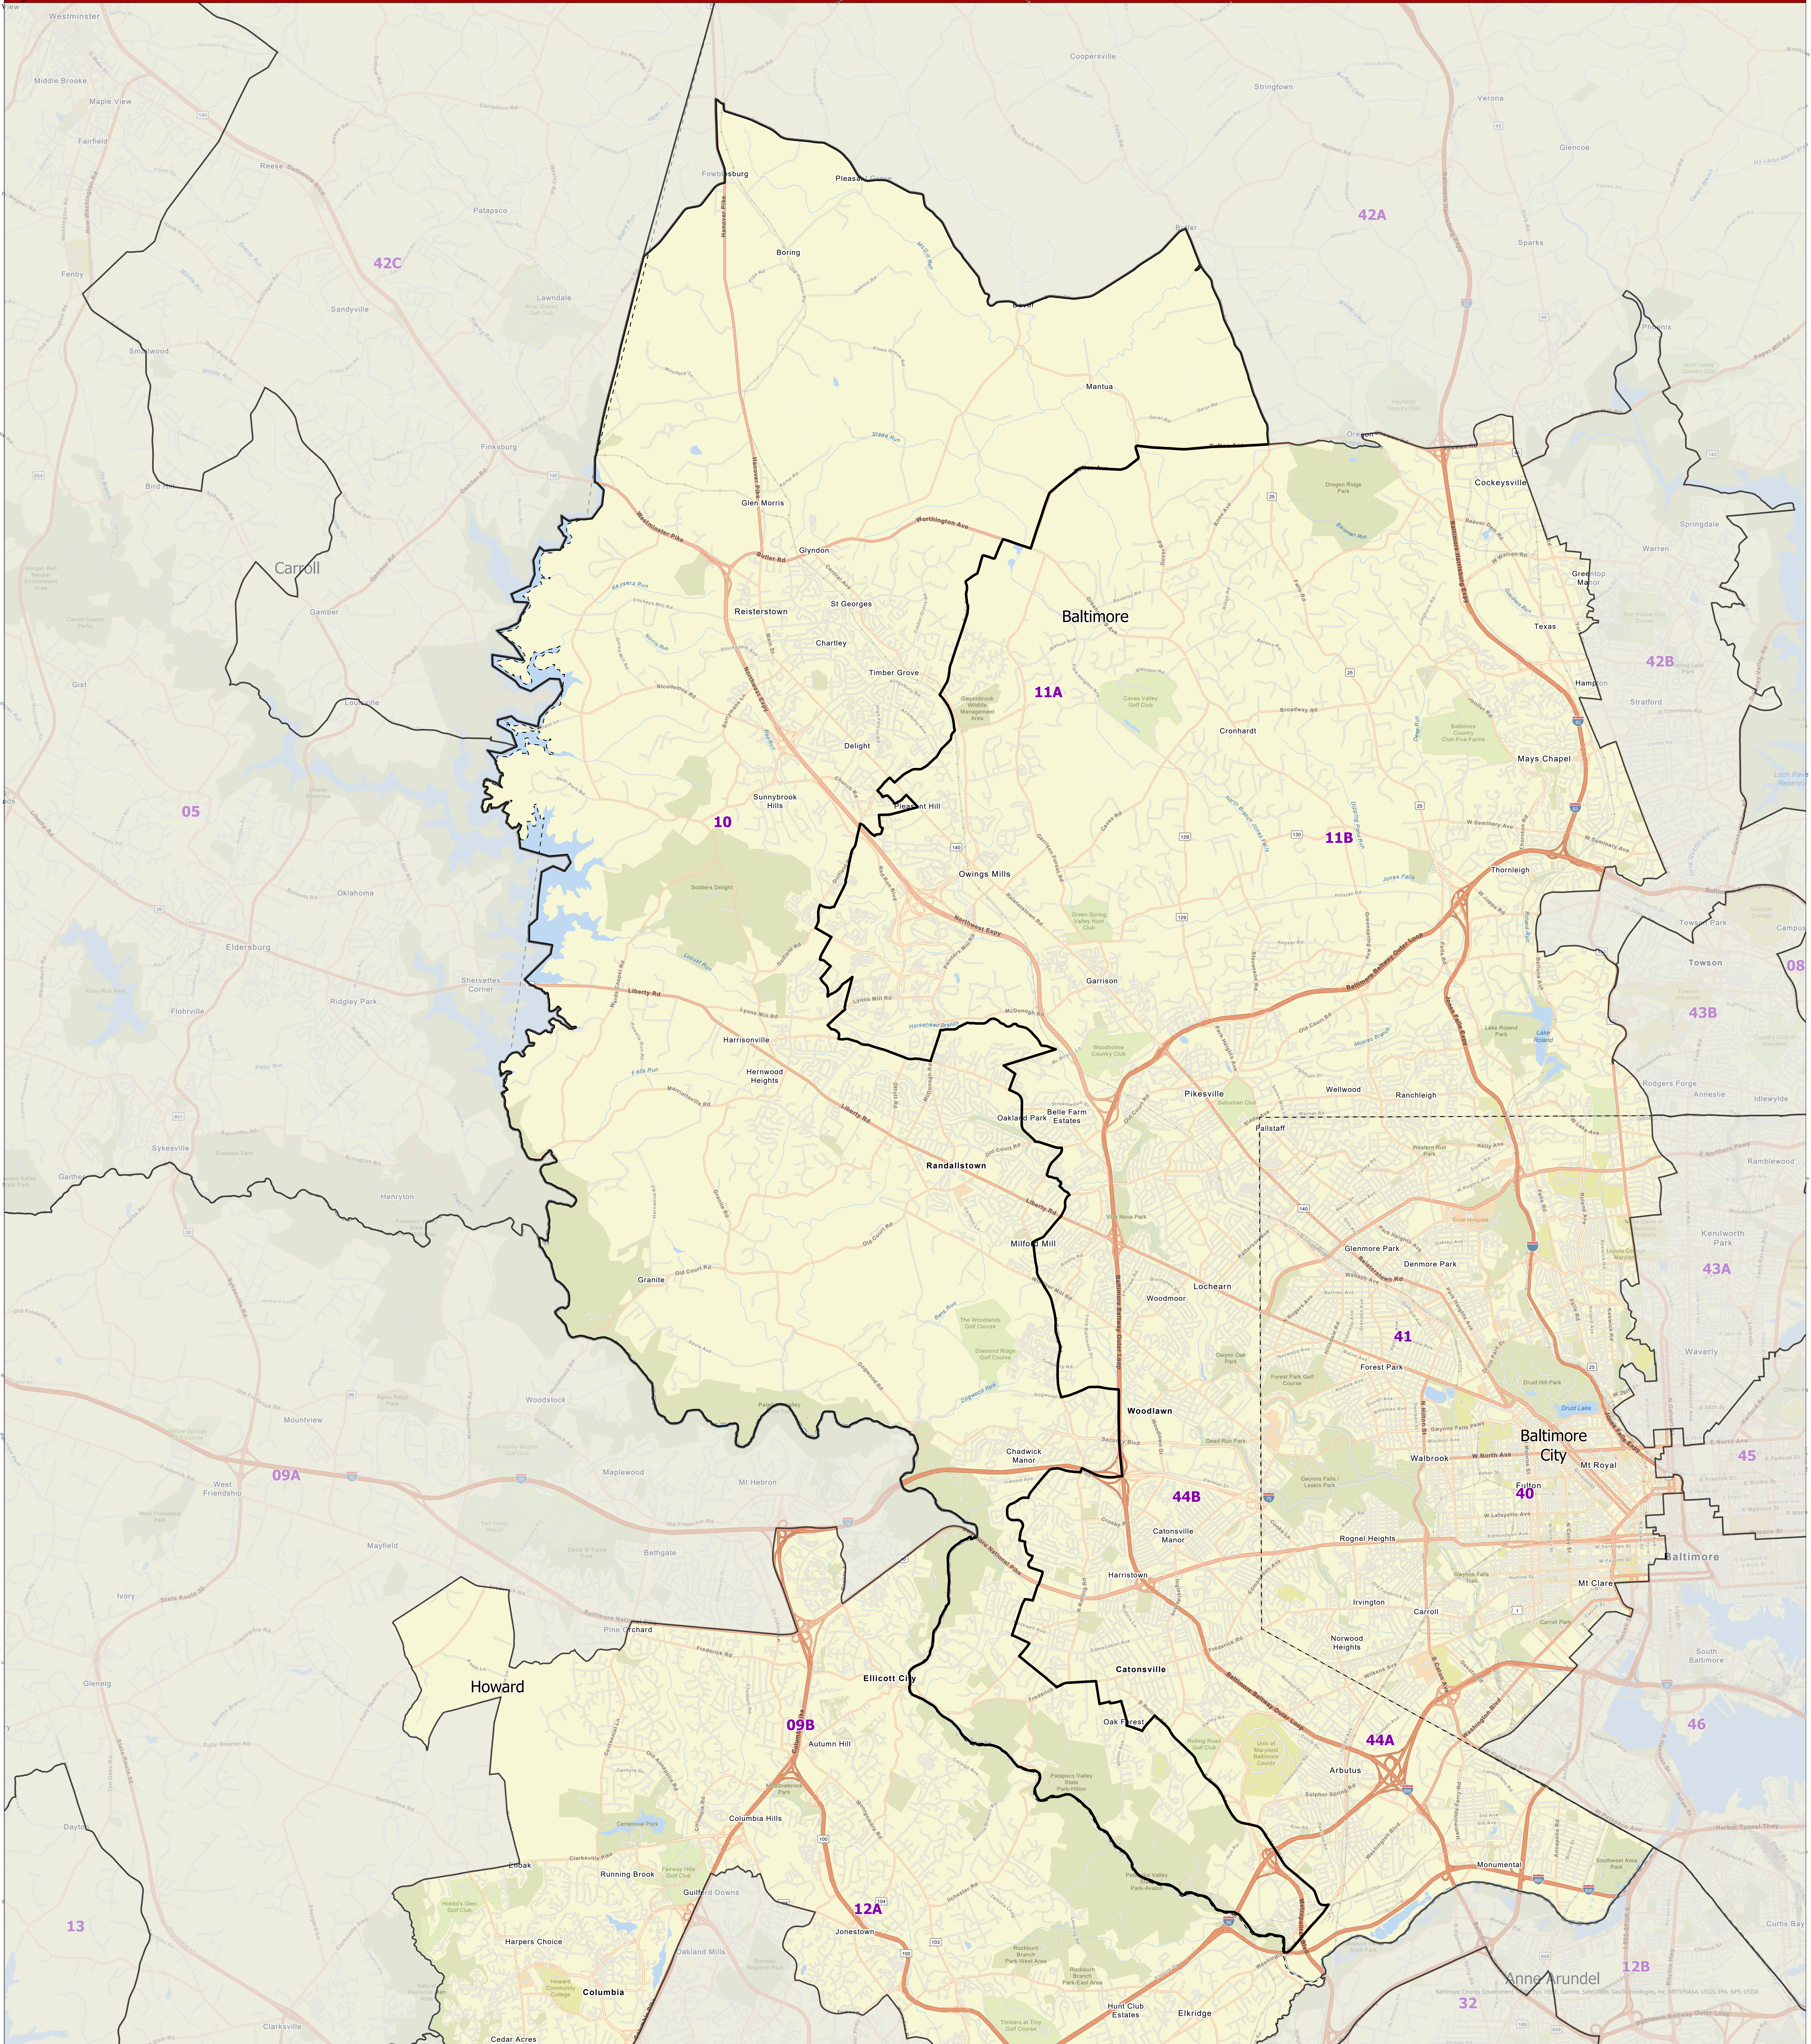

# Maryland 2022 Legislative Districts

## District 10

For more information on 2022 Legislative Maps, visit  
MD Election Boundary application.

Senate Joint Resolution 2 - General Assembly 2022 Session

Data Source: 2020 Census TIGER/Line Files & Senate Joint Resolution 2  
General Assembly 2022 Session  
Prepared by the Maryland Department of Planning  
July 2022

Legend

- County Boundary
- District