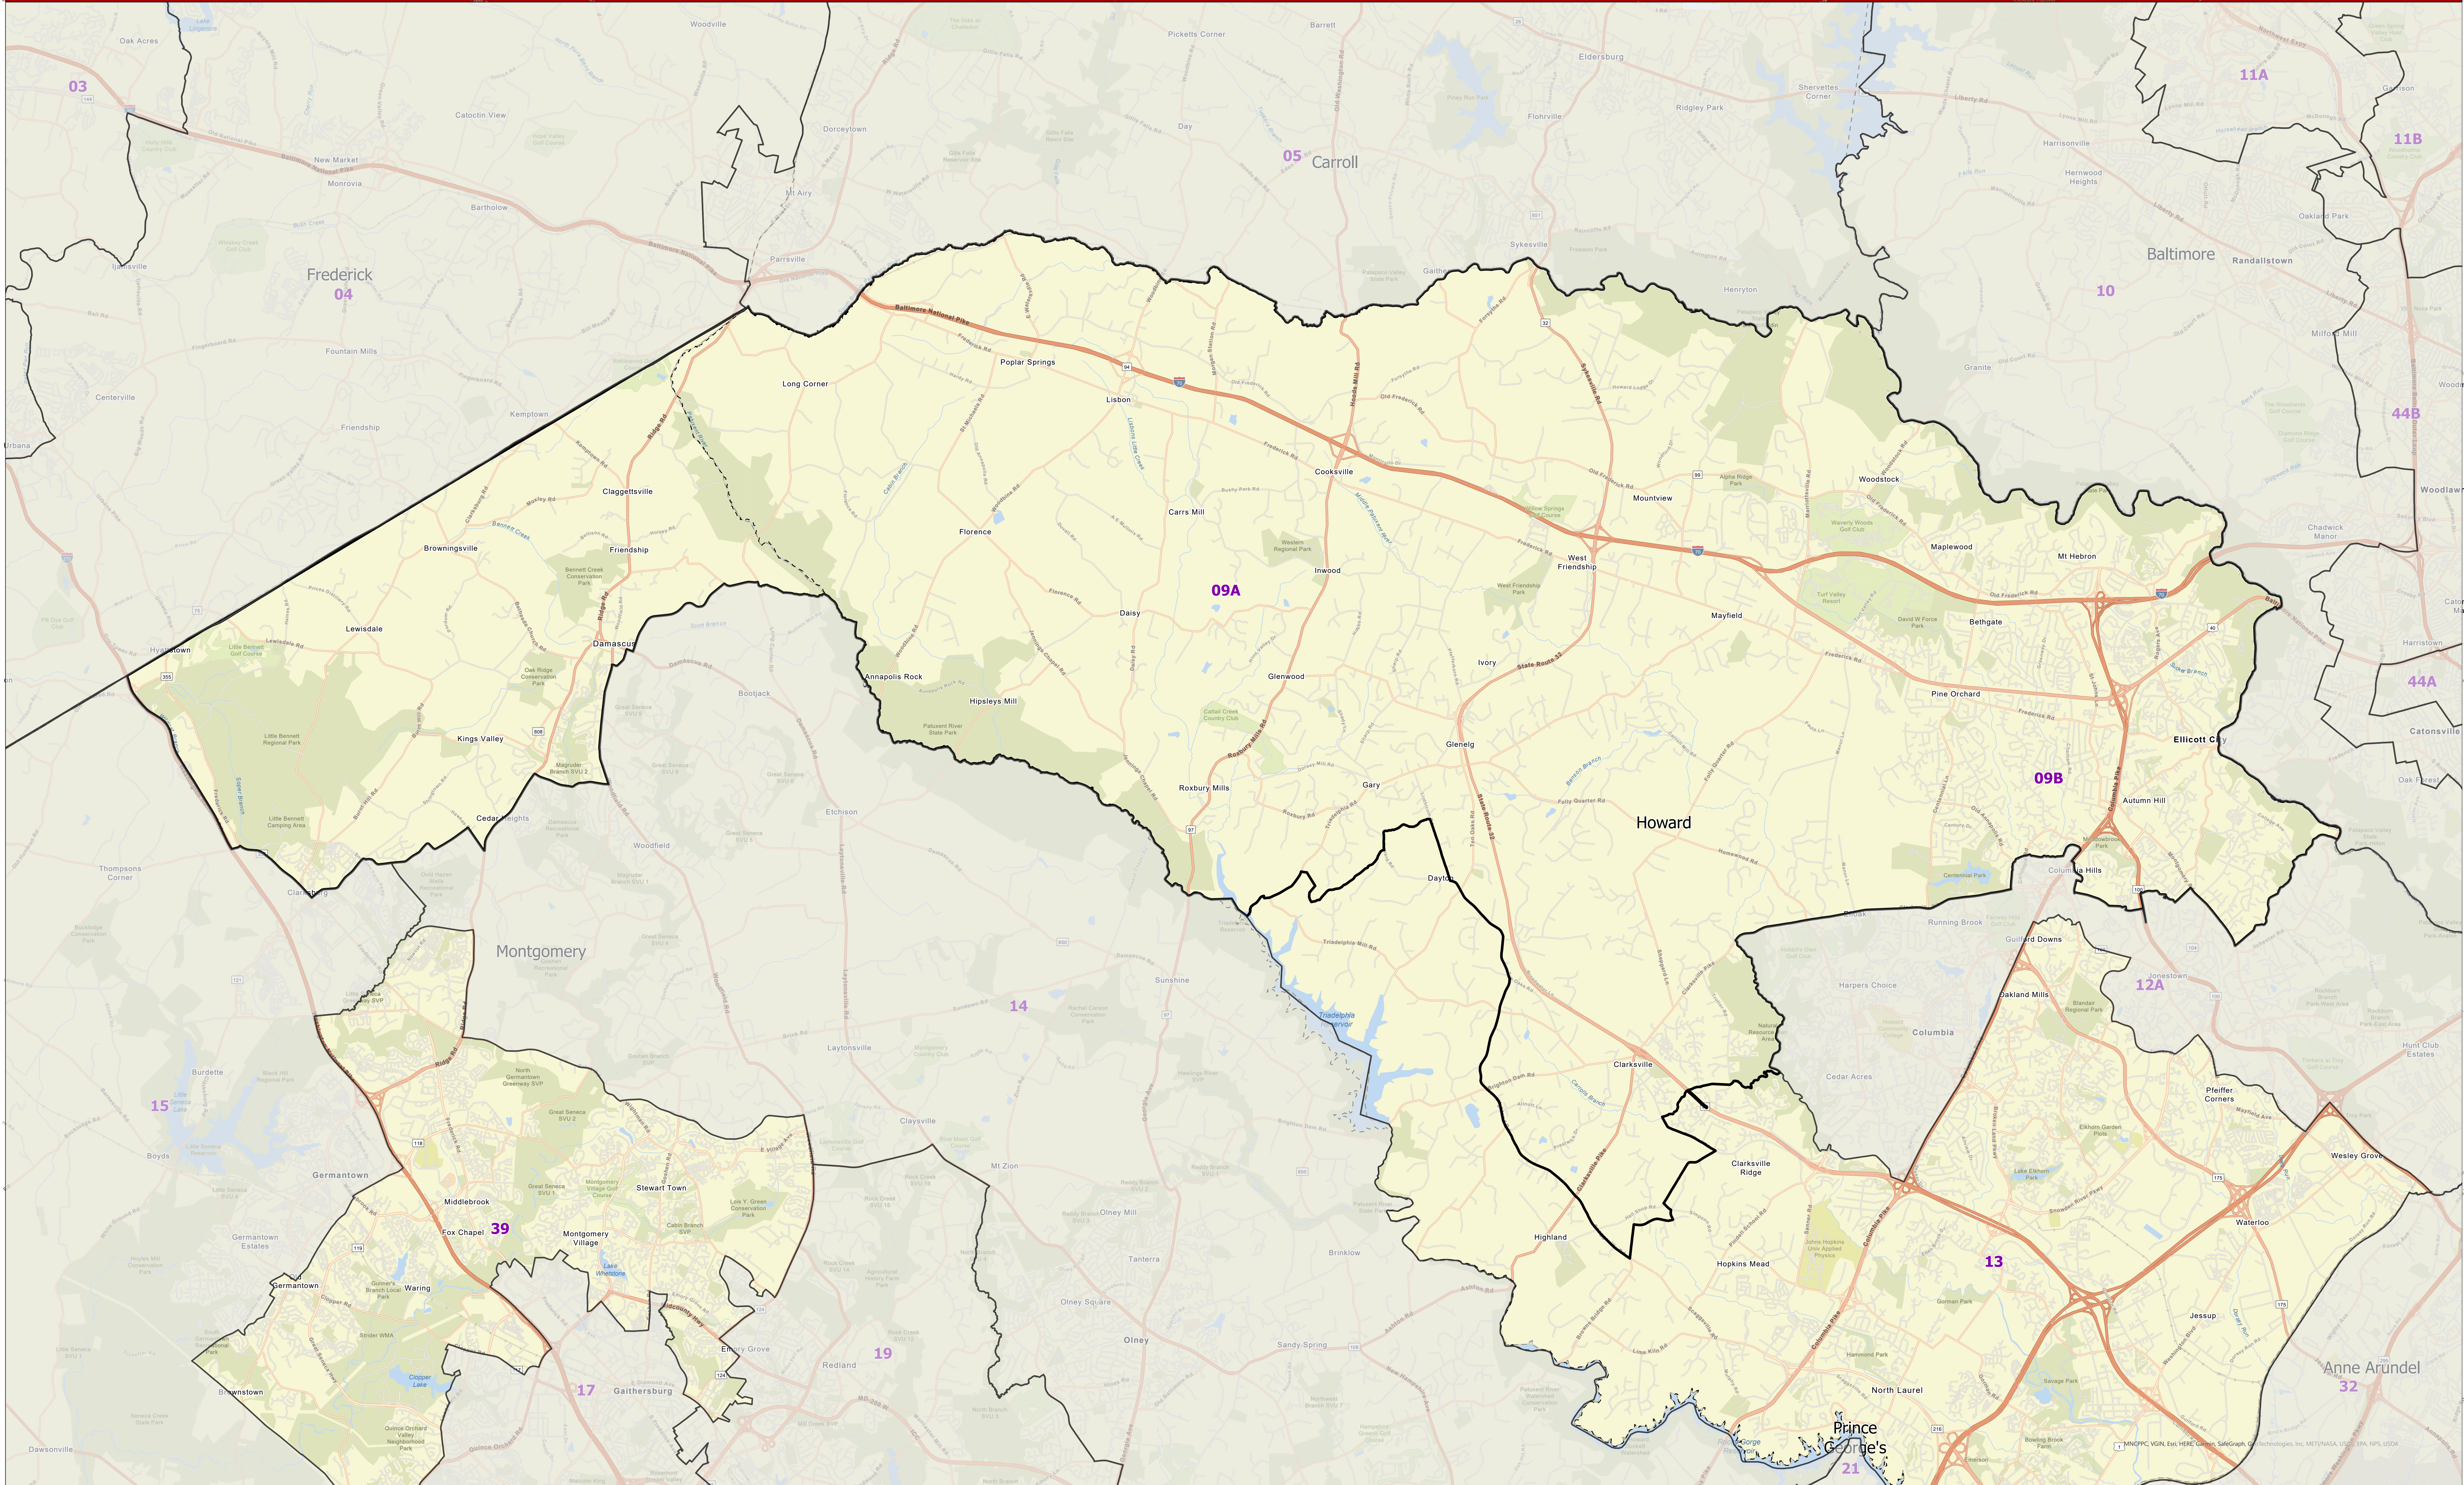

Maryland 2022 Legislative Districts

District 09

For more information on 2022 Legislative Maps, visit MD Election Boundary application.

Senate Bill 1012, Senate Joint Resolution 2 - General Assembly 2022 Session

Data Source: 2020 Census TIGER/Line Files & Senate Joint Resolution 2
General Assembly 2022 Session
Prepared by the Maryland Department of Planning
July 2022

Legend

- County Boundary
- District