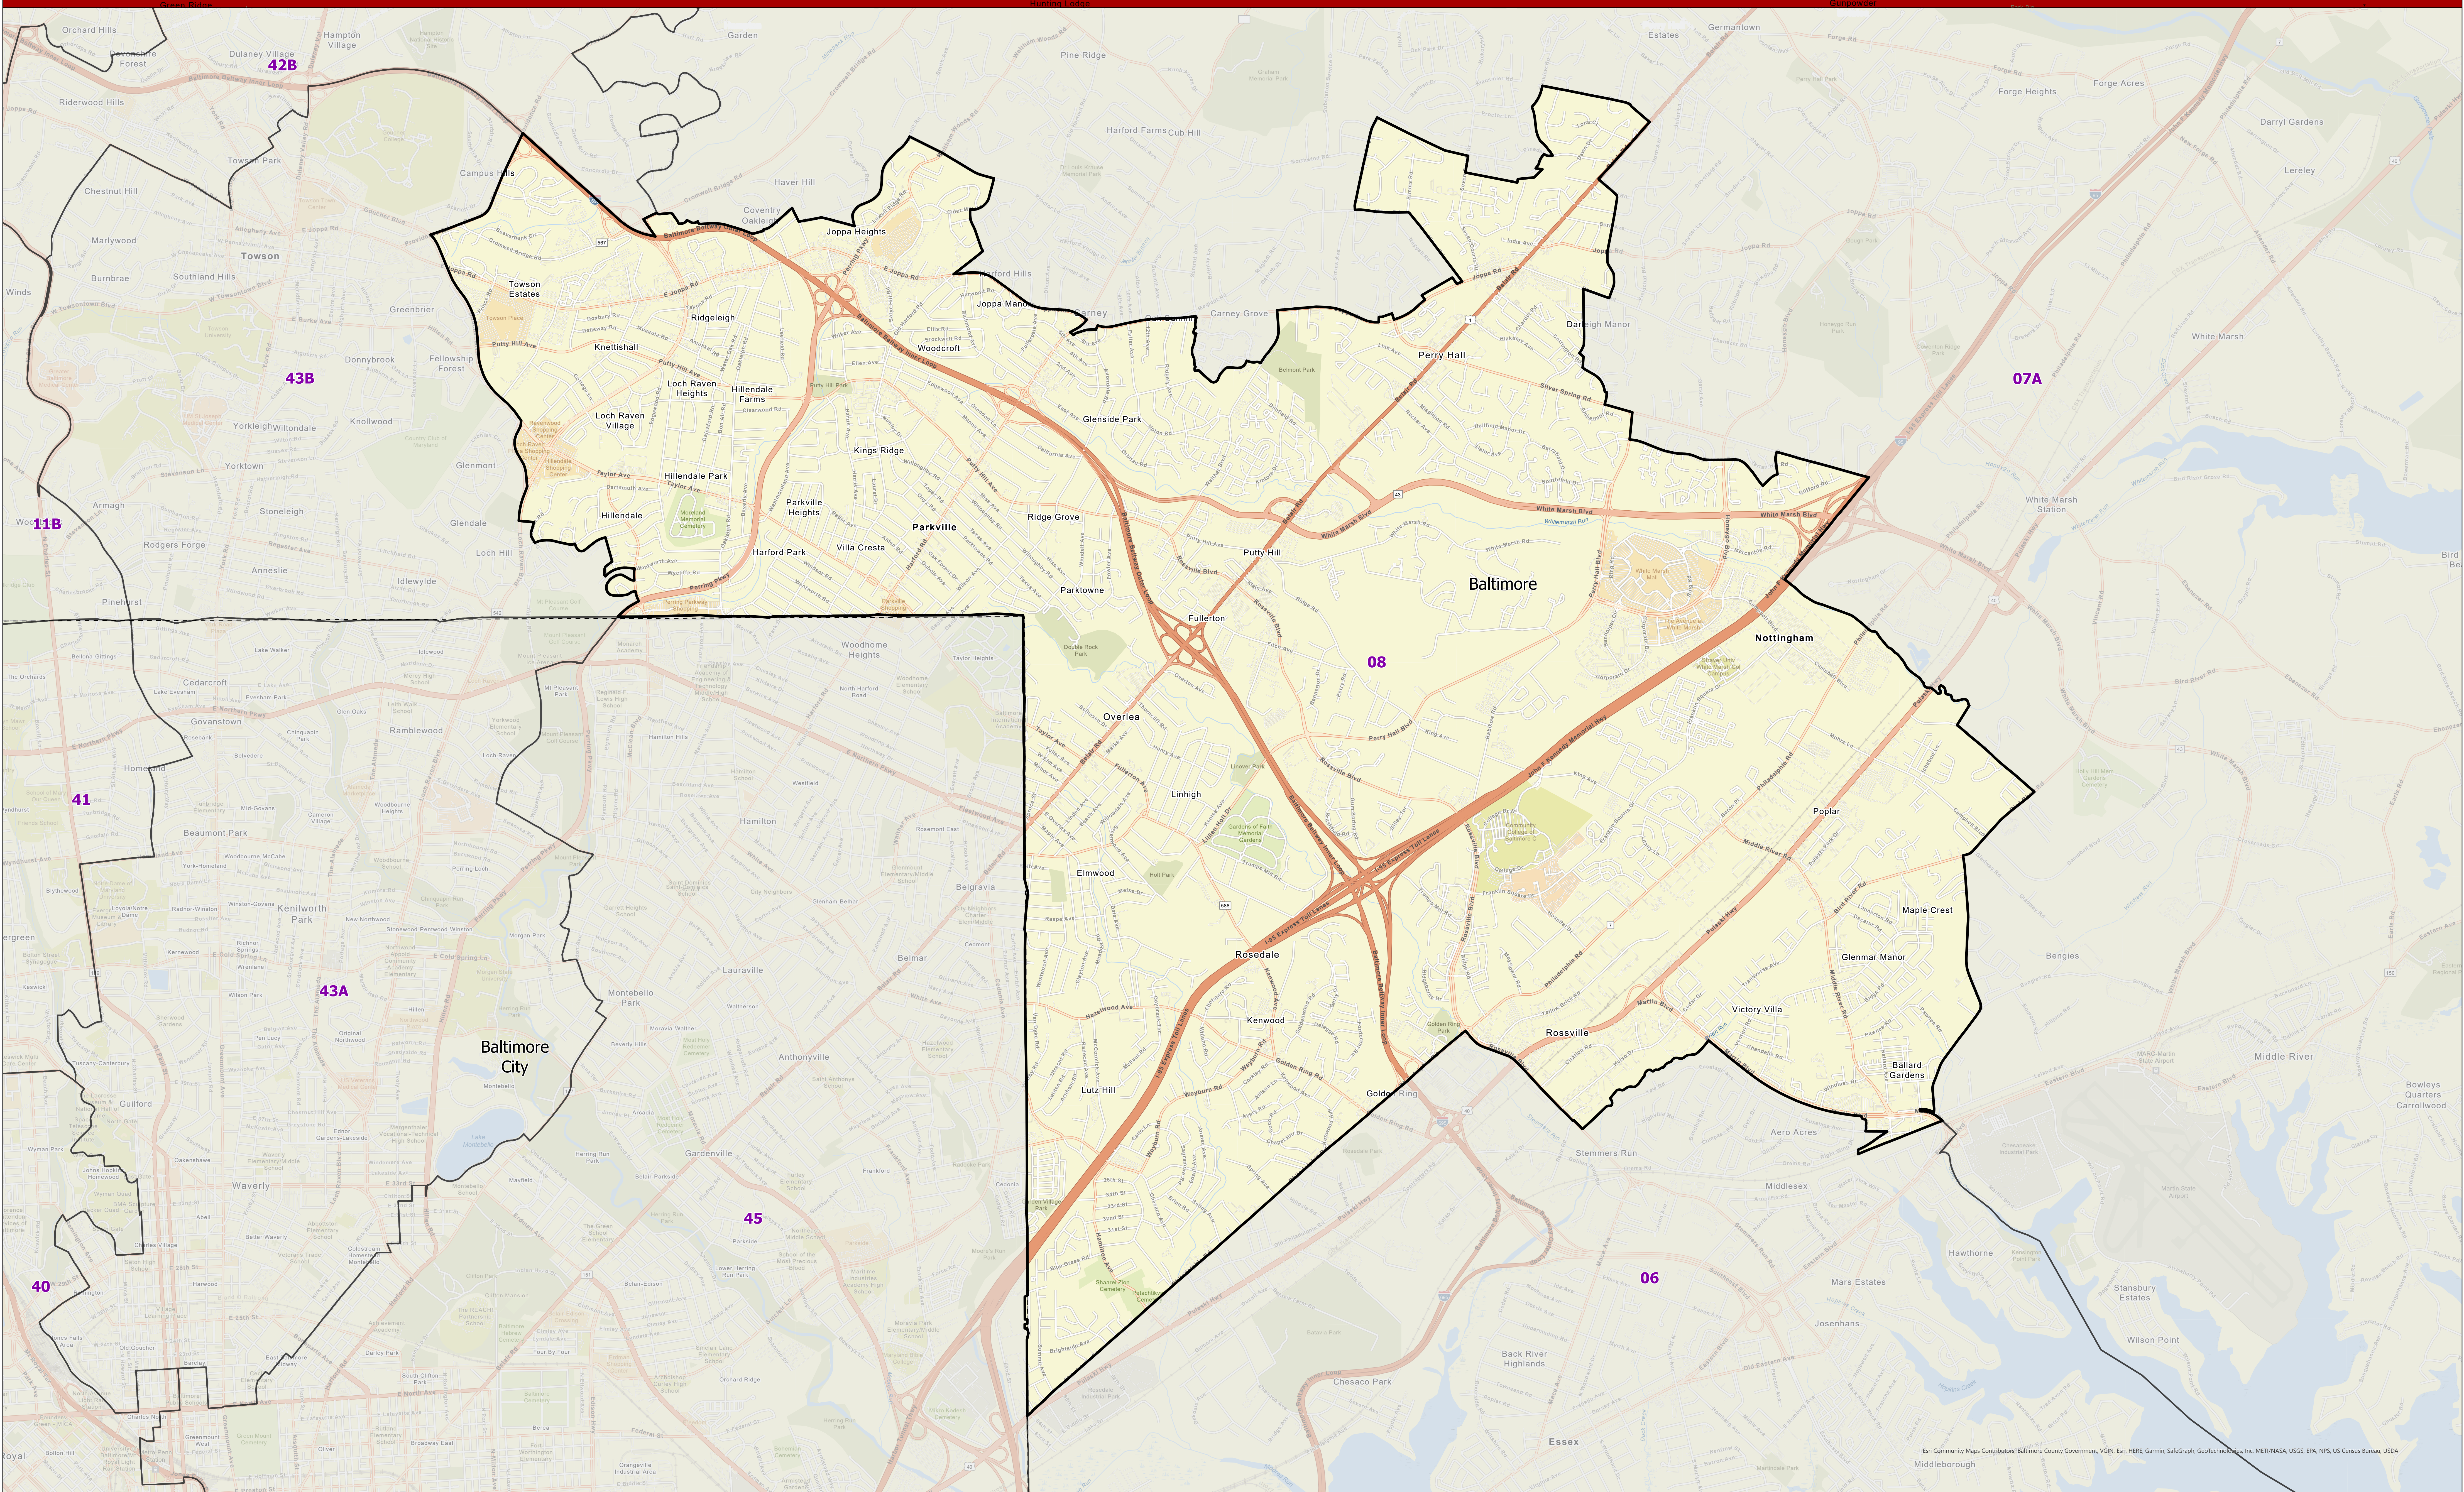

# Maryland 2022 Legislative Districts

## District 08

For more information on 2022 Legislative Maps, visit MD Election Boundary application.

Senate Bill 1012, Senate Joint Resolution 2 - General Assembly 2022 Session

Data Source: 2020 Census TIGER/Line Files & Senate Joint Resolution 2  
General Assembly 2022 Session  
Prepared by the Maryland Department of Planning  
July 2022

Legend

- County (dashed line)
- Boundary (dashed line)
- District (thick black line)