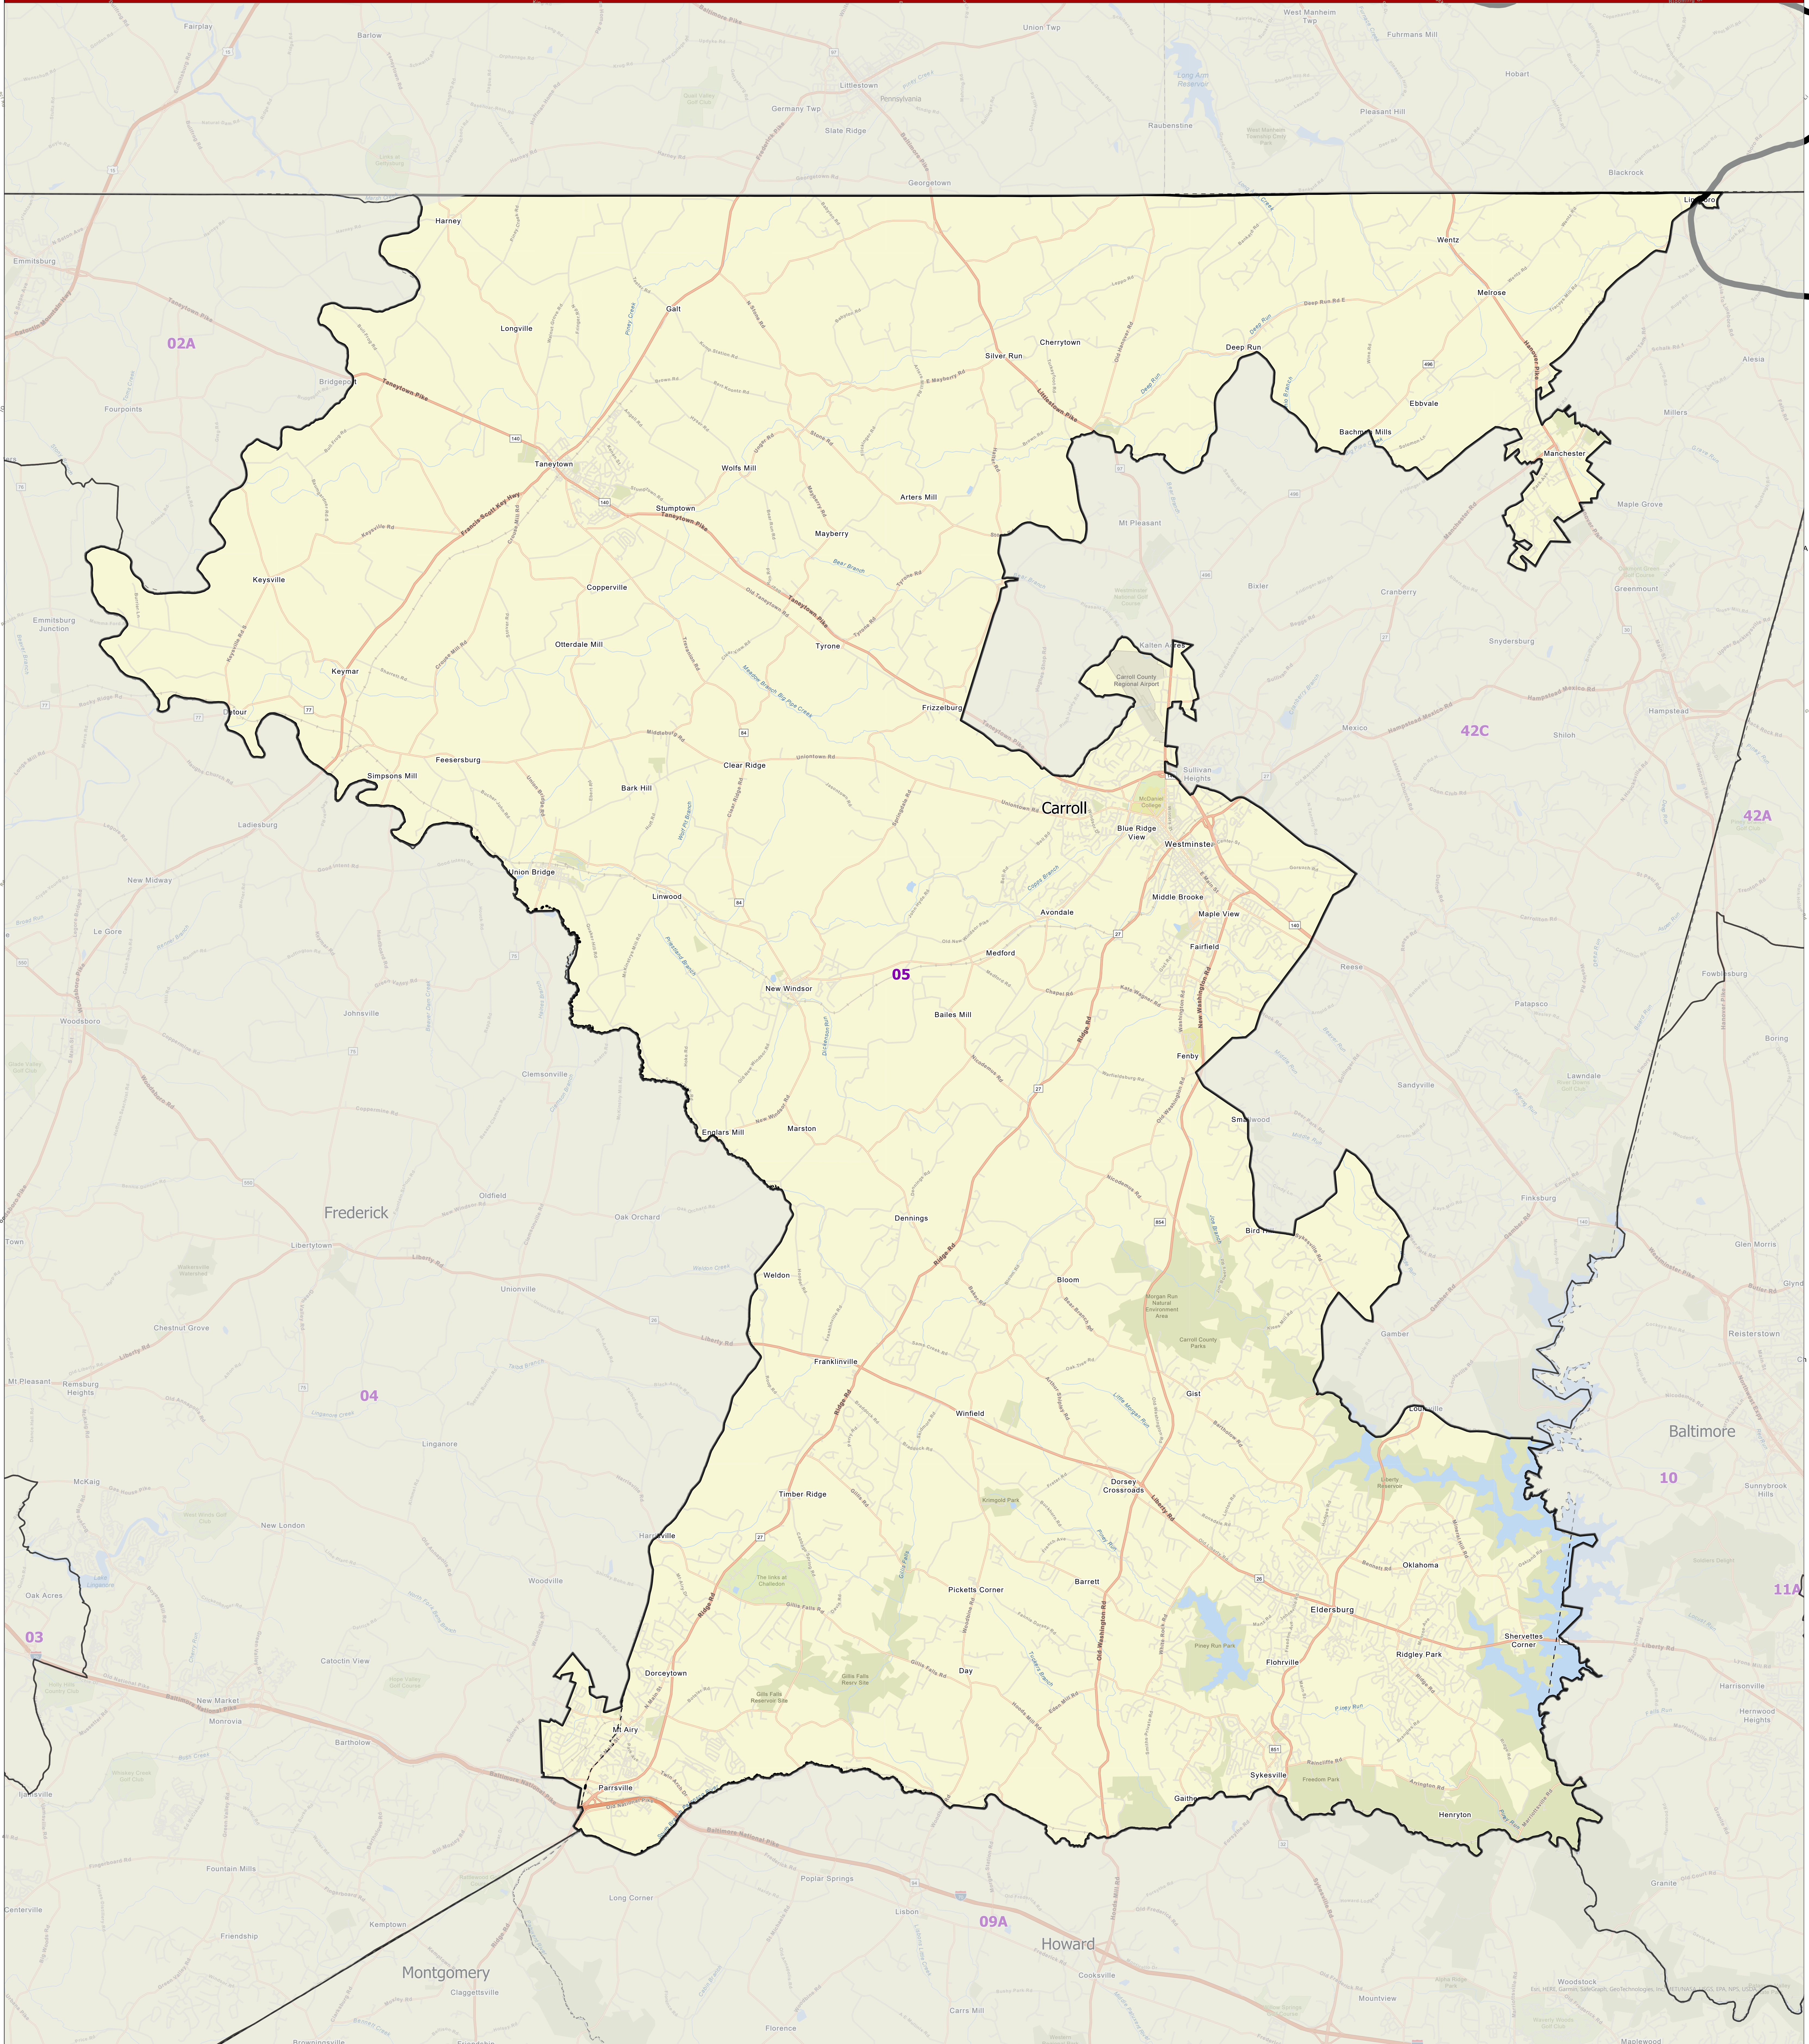

Maryland 2022 Legislative Districts

District 05

For more information on 2022 Legislative Maps, visit [MD Election Boundary application](#).

Senate Joint Resolution 2 - General Assembly 2022 Session

Data Source: 2020 Census TIGER/Line Files & Senate Joint Resolution 2
General Assembly 2022 Session
Prepared by the Maryland Department of Planning
July 2022

Legend

- County Boundary
- District