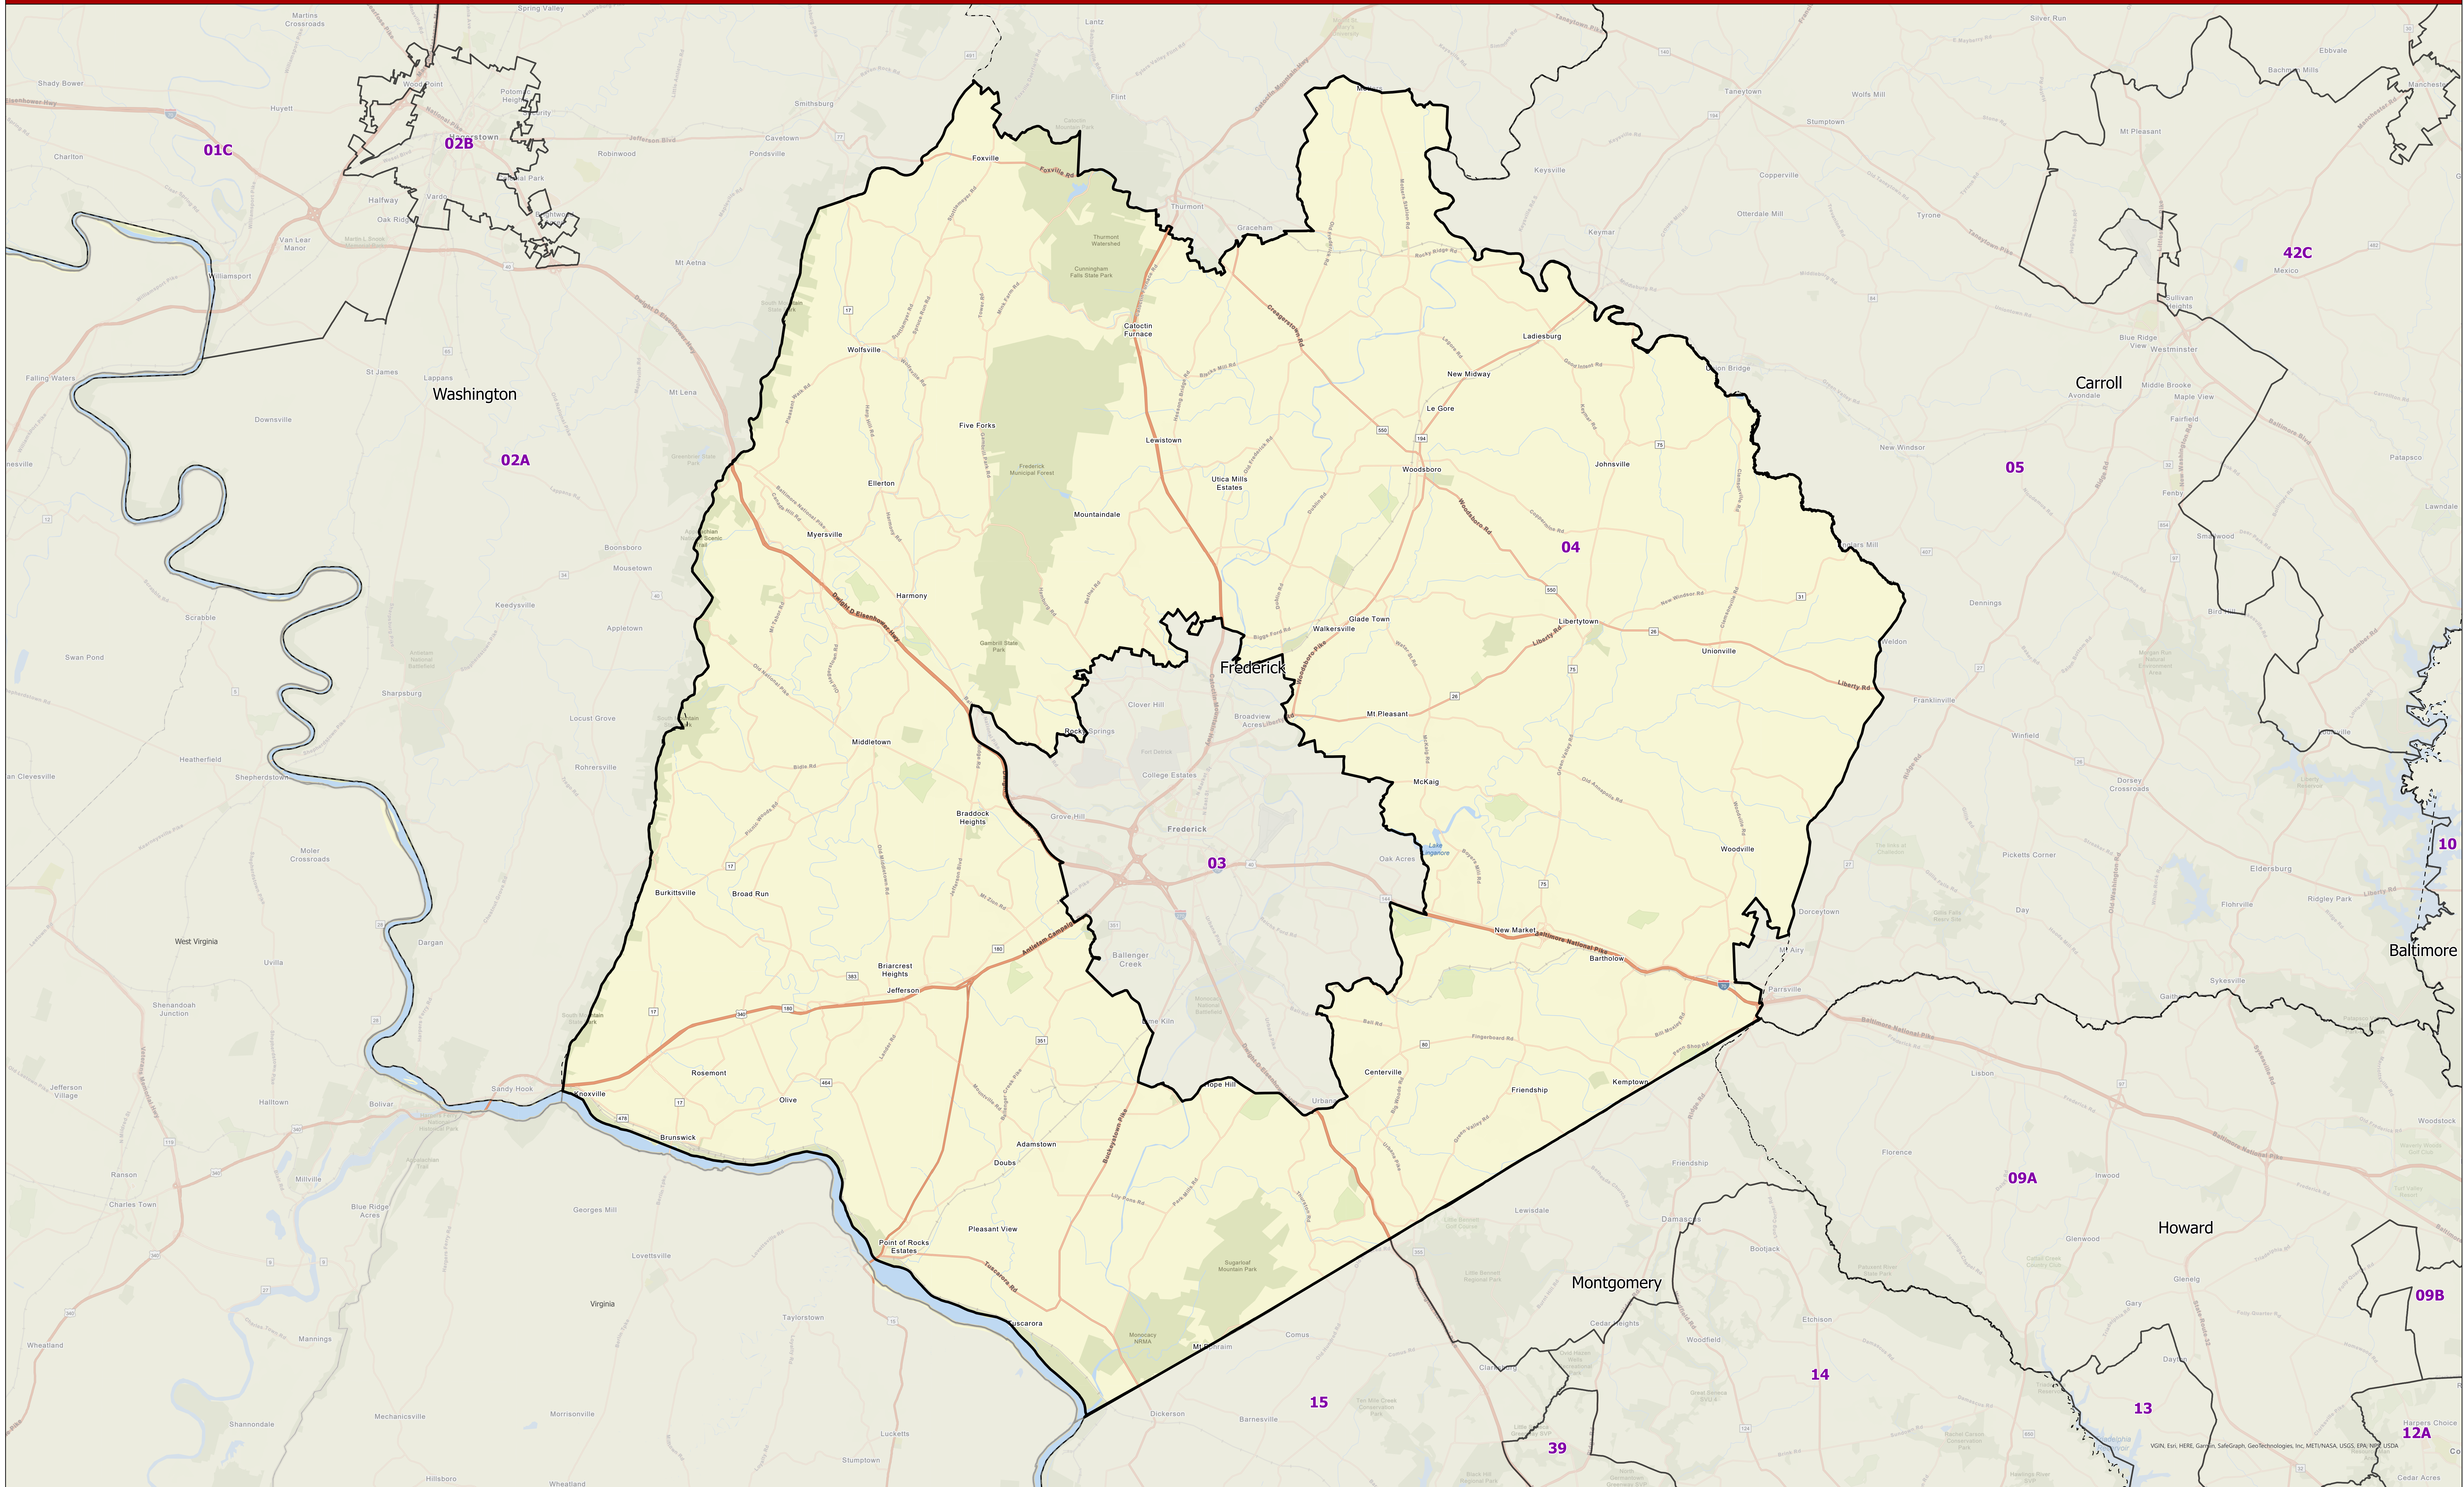

Maryland 2022 Legislative Districts

District 04

For more information on 2022 Legislative Maps, visit MD Election Boundary application.

Senate Bill 1012, Senate Joint Resolution 2 - General Assembly 2022 Session

Data Source: 2020 Census TIGER/Line Files & Senate Joint Resolution 2
General Assembly 2022 Session
Prepared by the Maryland Department of Planning
July 2022