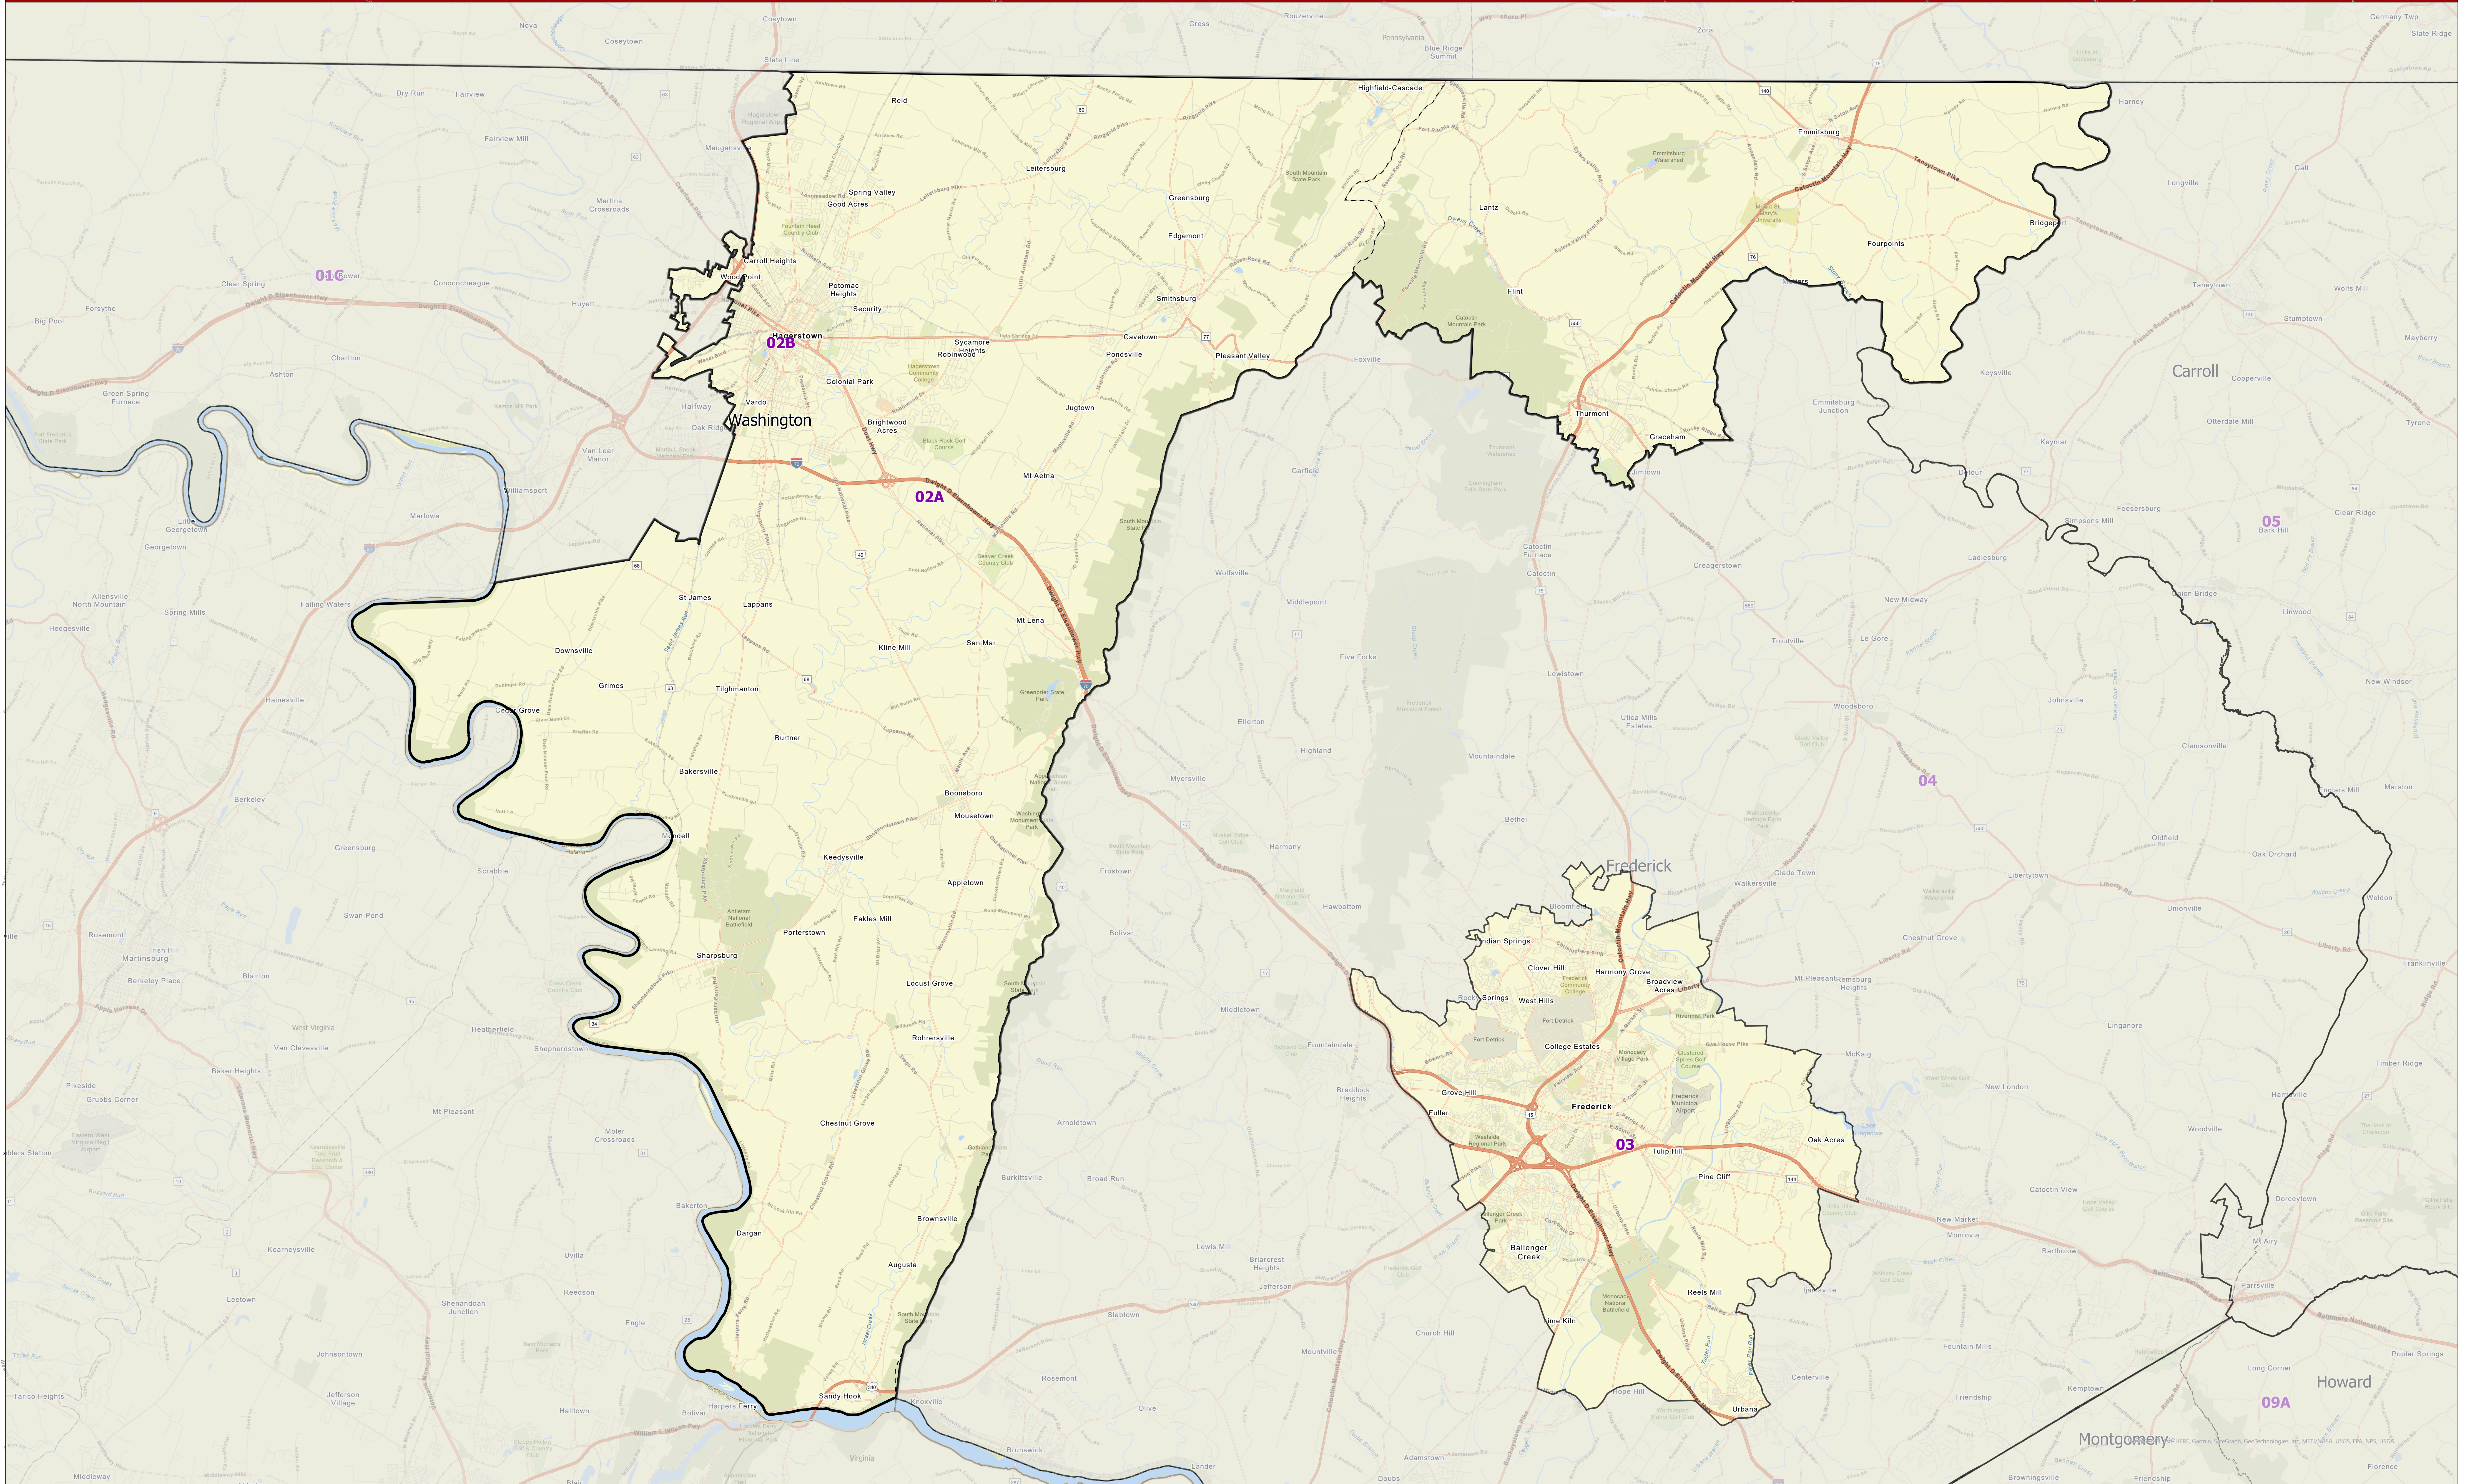

Maryland 2022 Legislative Districts

District 02

For more information on 2022 Legislative Maps, visit MD Election Boundary application.

Senate Bill 1012, Senate Joint Resolution 2 - General Assembly 2022 Session

Data Source: 2020 Census TIGER/Line Files & Senate Joint Resolution 2
General Assembly 2022 Session
Prepared by the Maryland Department of Planning
July 2022

Legend

- County Boundary
- District