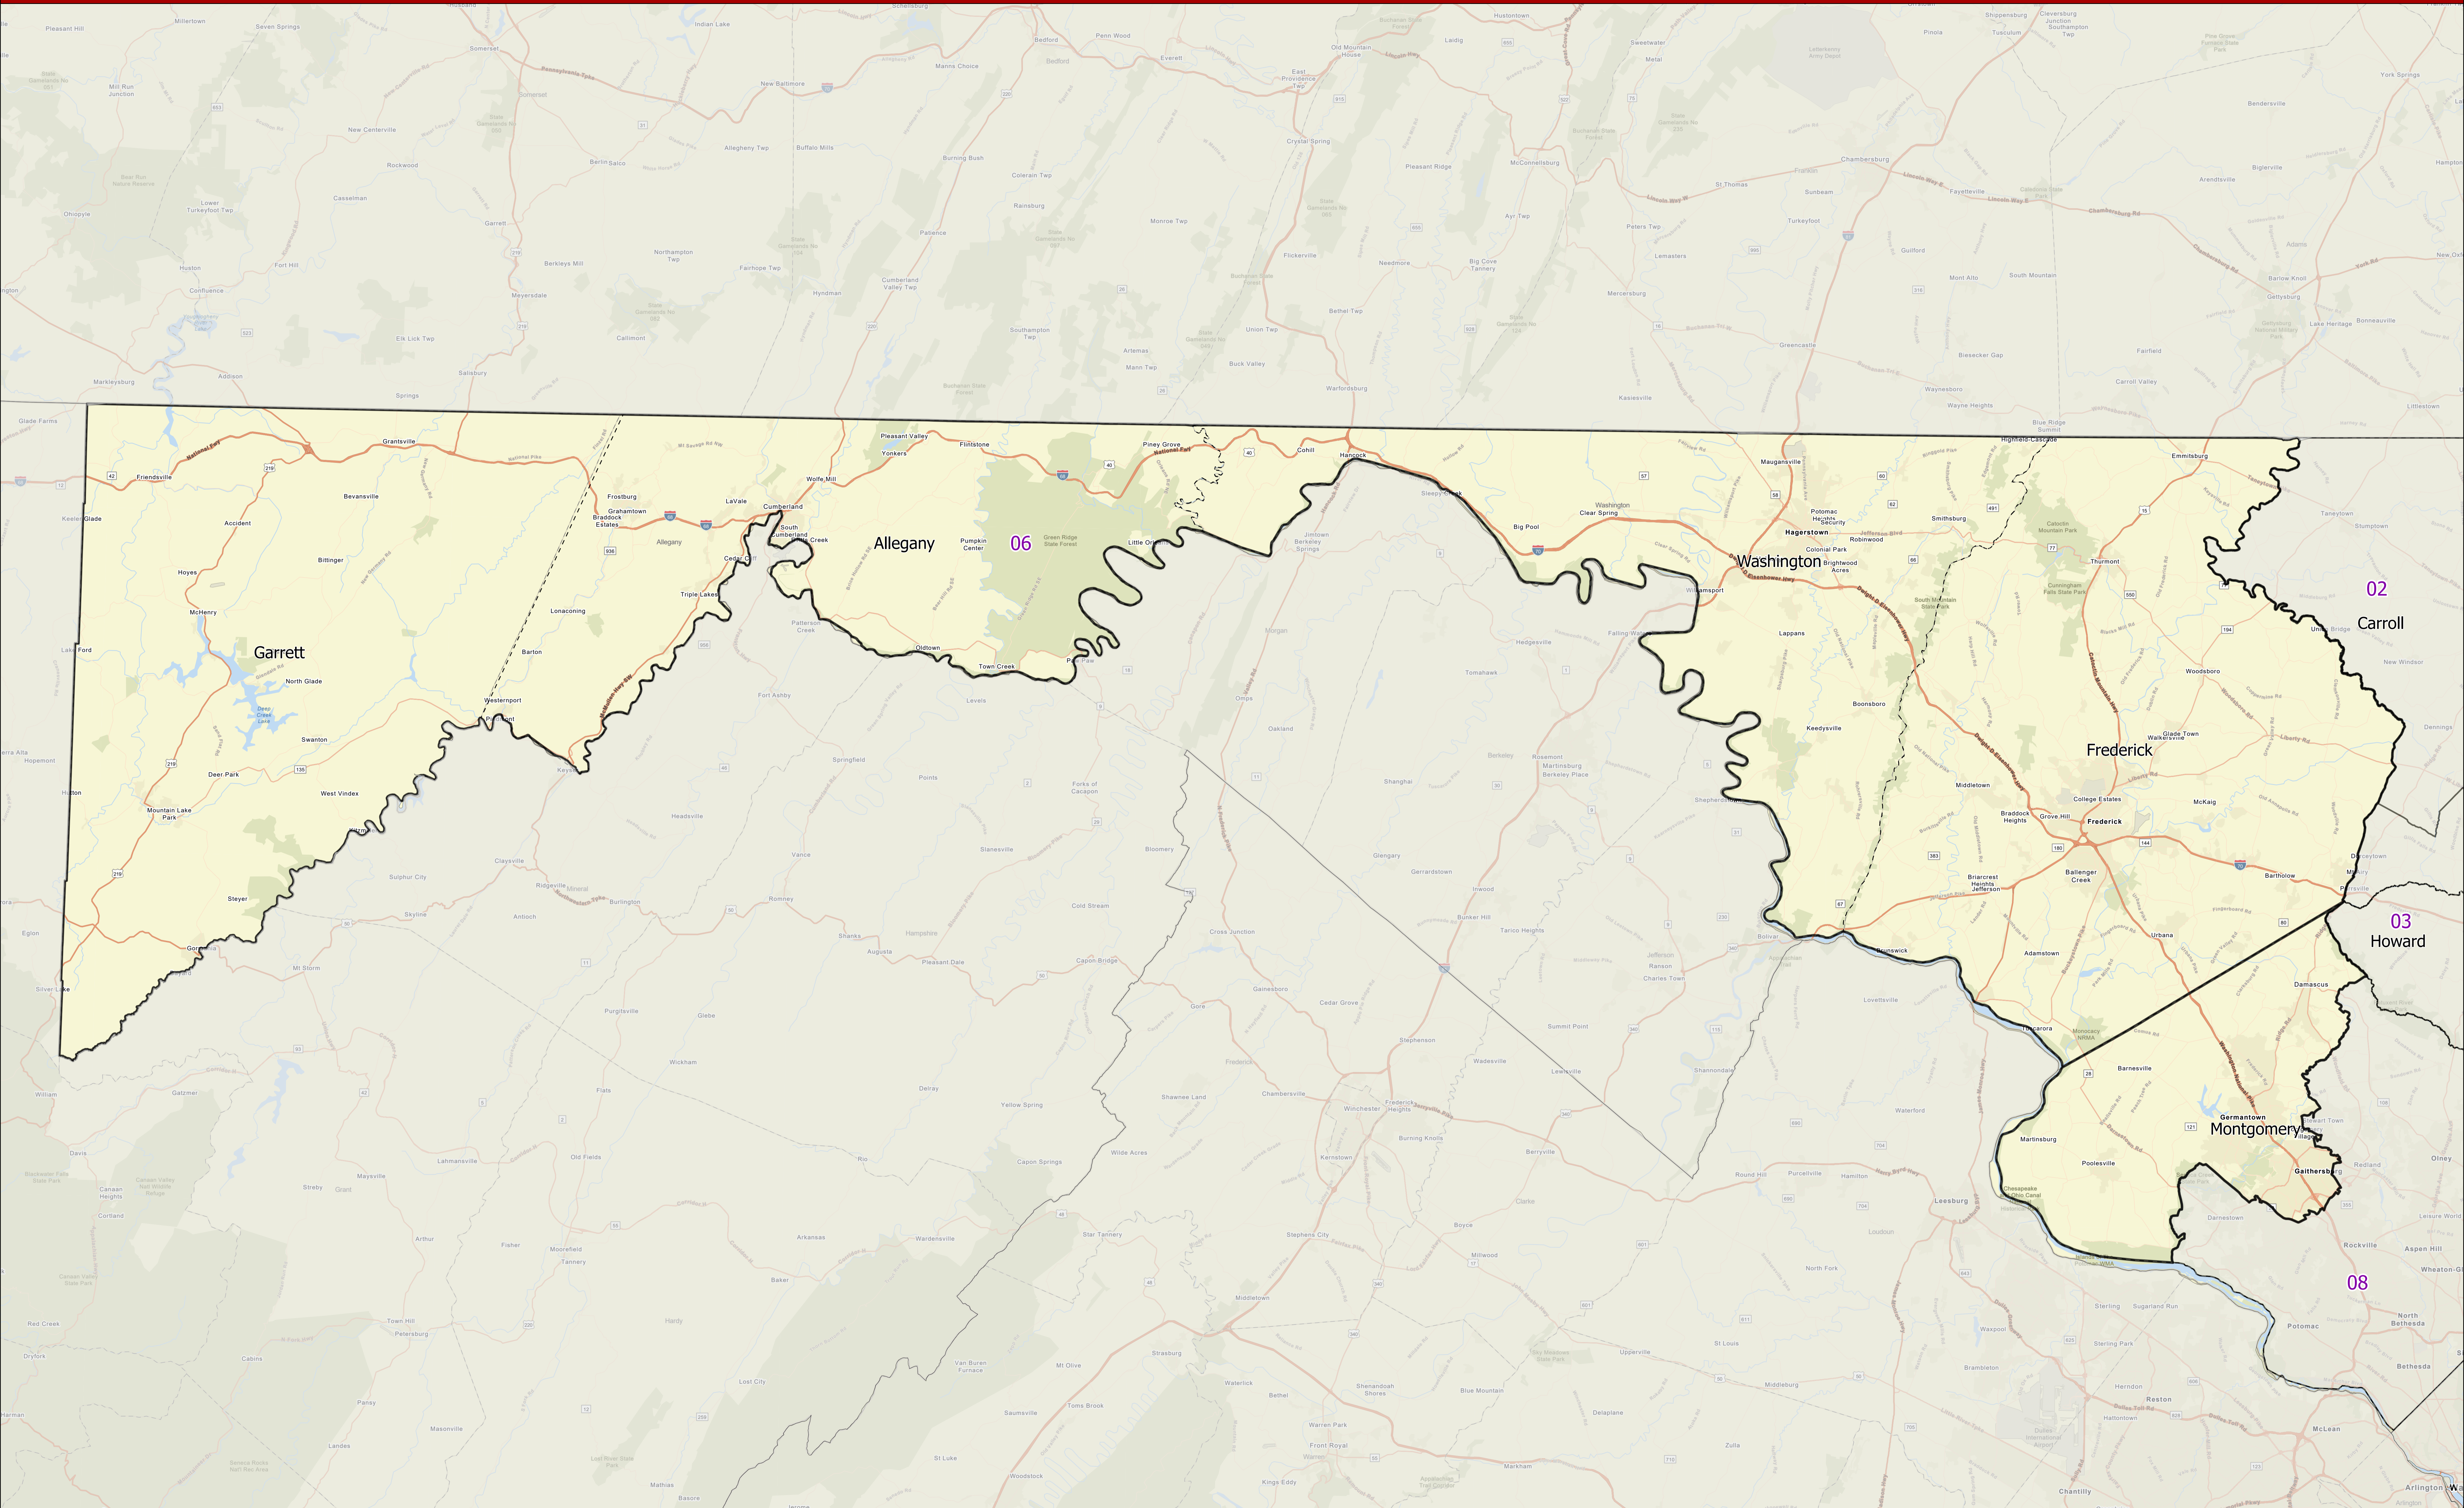

Maryland 2022 Congressional District 06

Senate Bill 1012- General Assembly 2022 Session

For more information on 2022 Congressional Maps, visit MD Election Boundary application.

Data Source: 2020 Census TIGER/Line Files & Senate Bill 1012
General Assembly 2022 Session
Prepared by the Maryland Department of Planning
July 2022

Legend
--- County Boundaries
▭ District