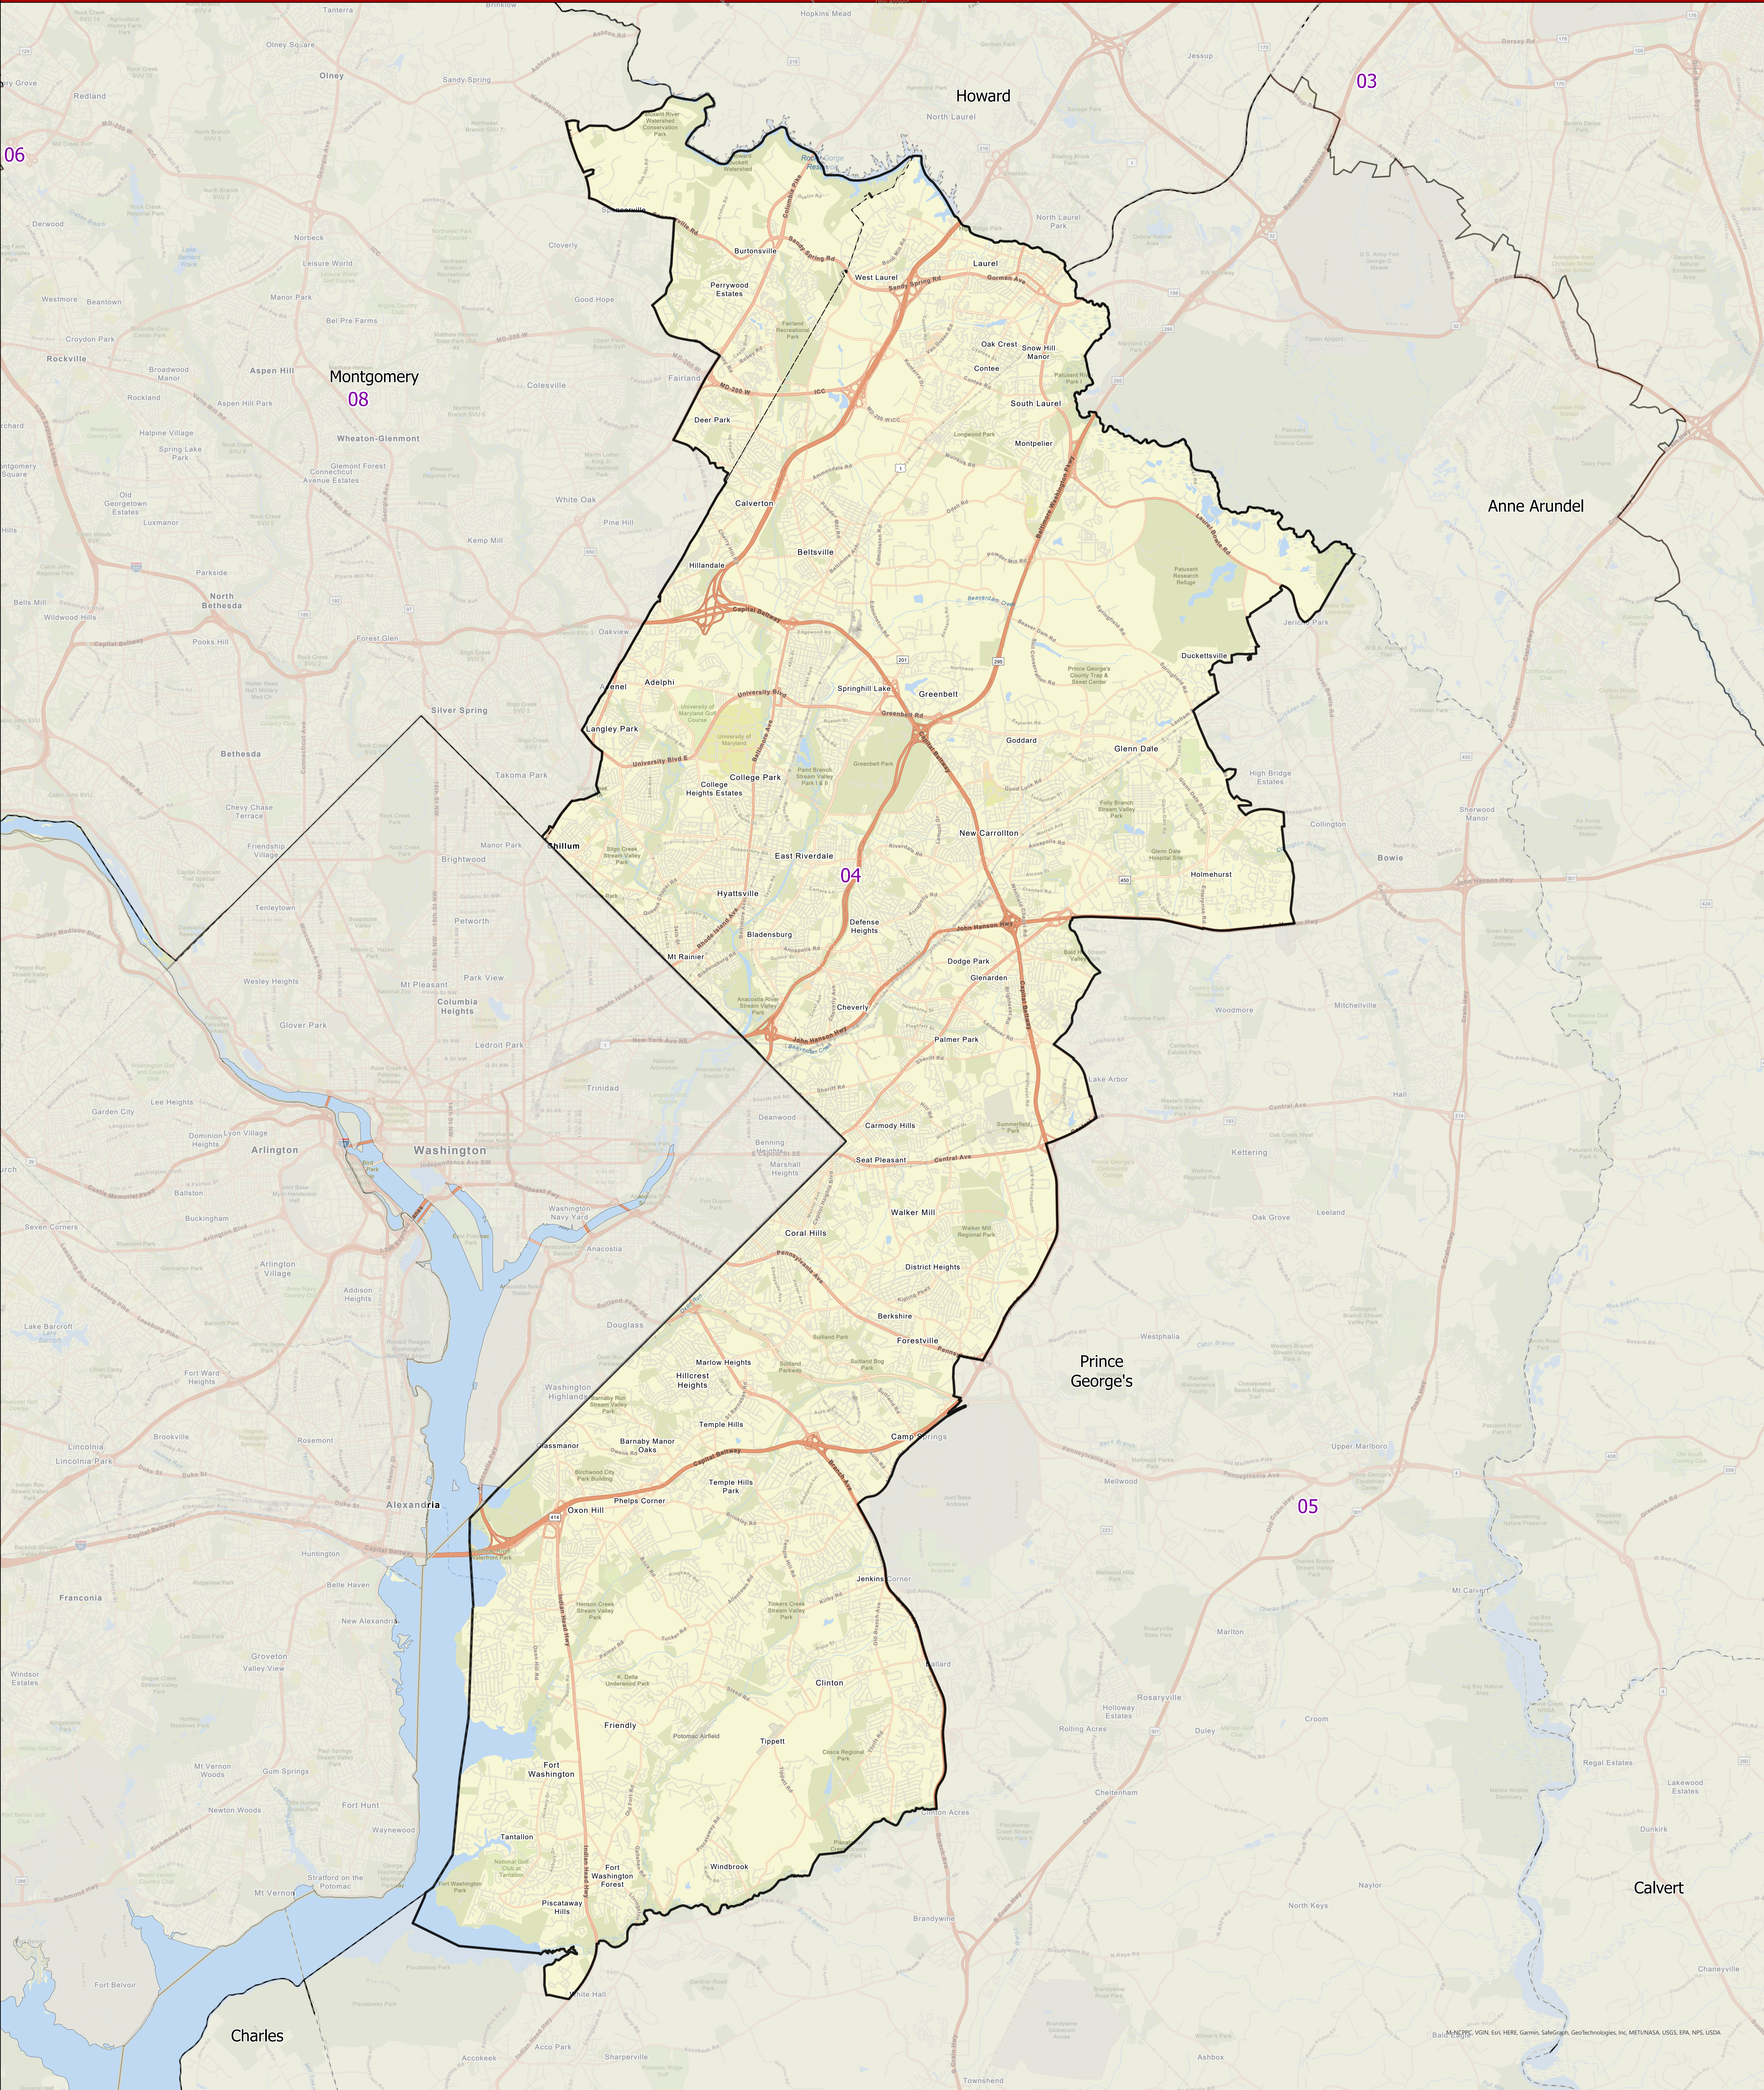

Maryland 2022 Congressional District 04

For more information on 2022 Congressional Maps, visit MD Election Boundary application.

Senate Bill 1012- General Assembly 2022 Session

Data Source: 2020 Census TIGER/Line Files & Senate Bill 1012
General Assembly 2022 Session
Prepared by the Maryland Department of Planning
July 2022

Legend

- County Boundaries
- District