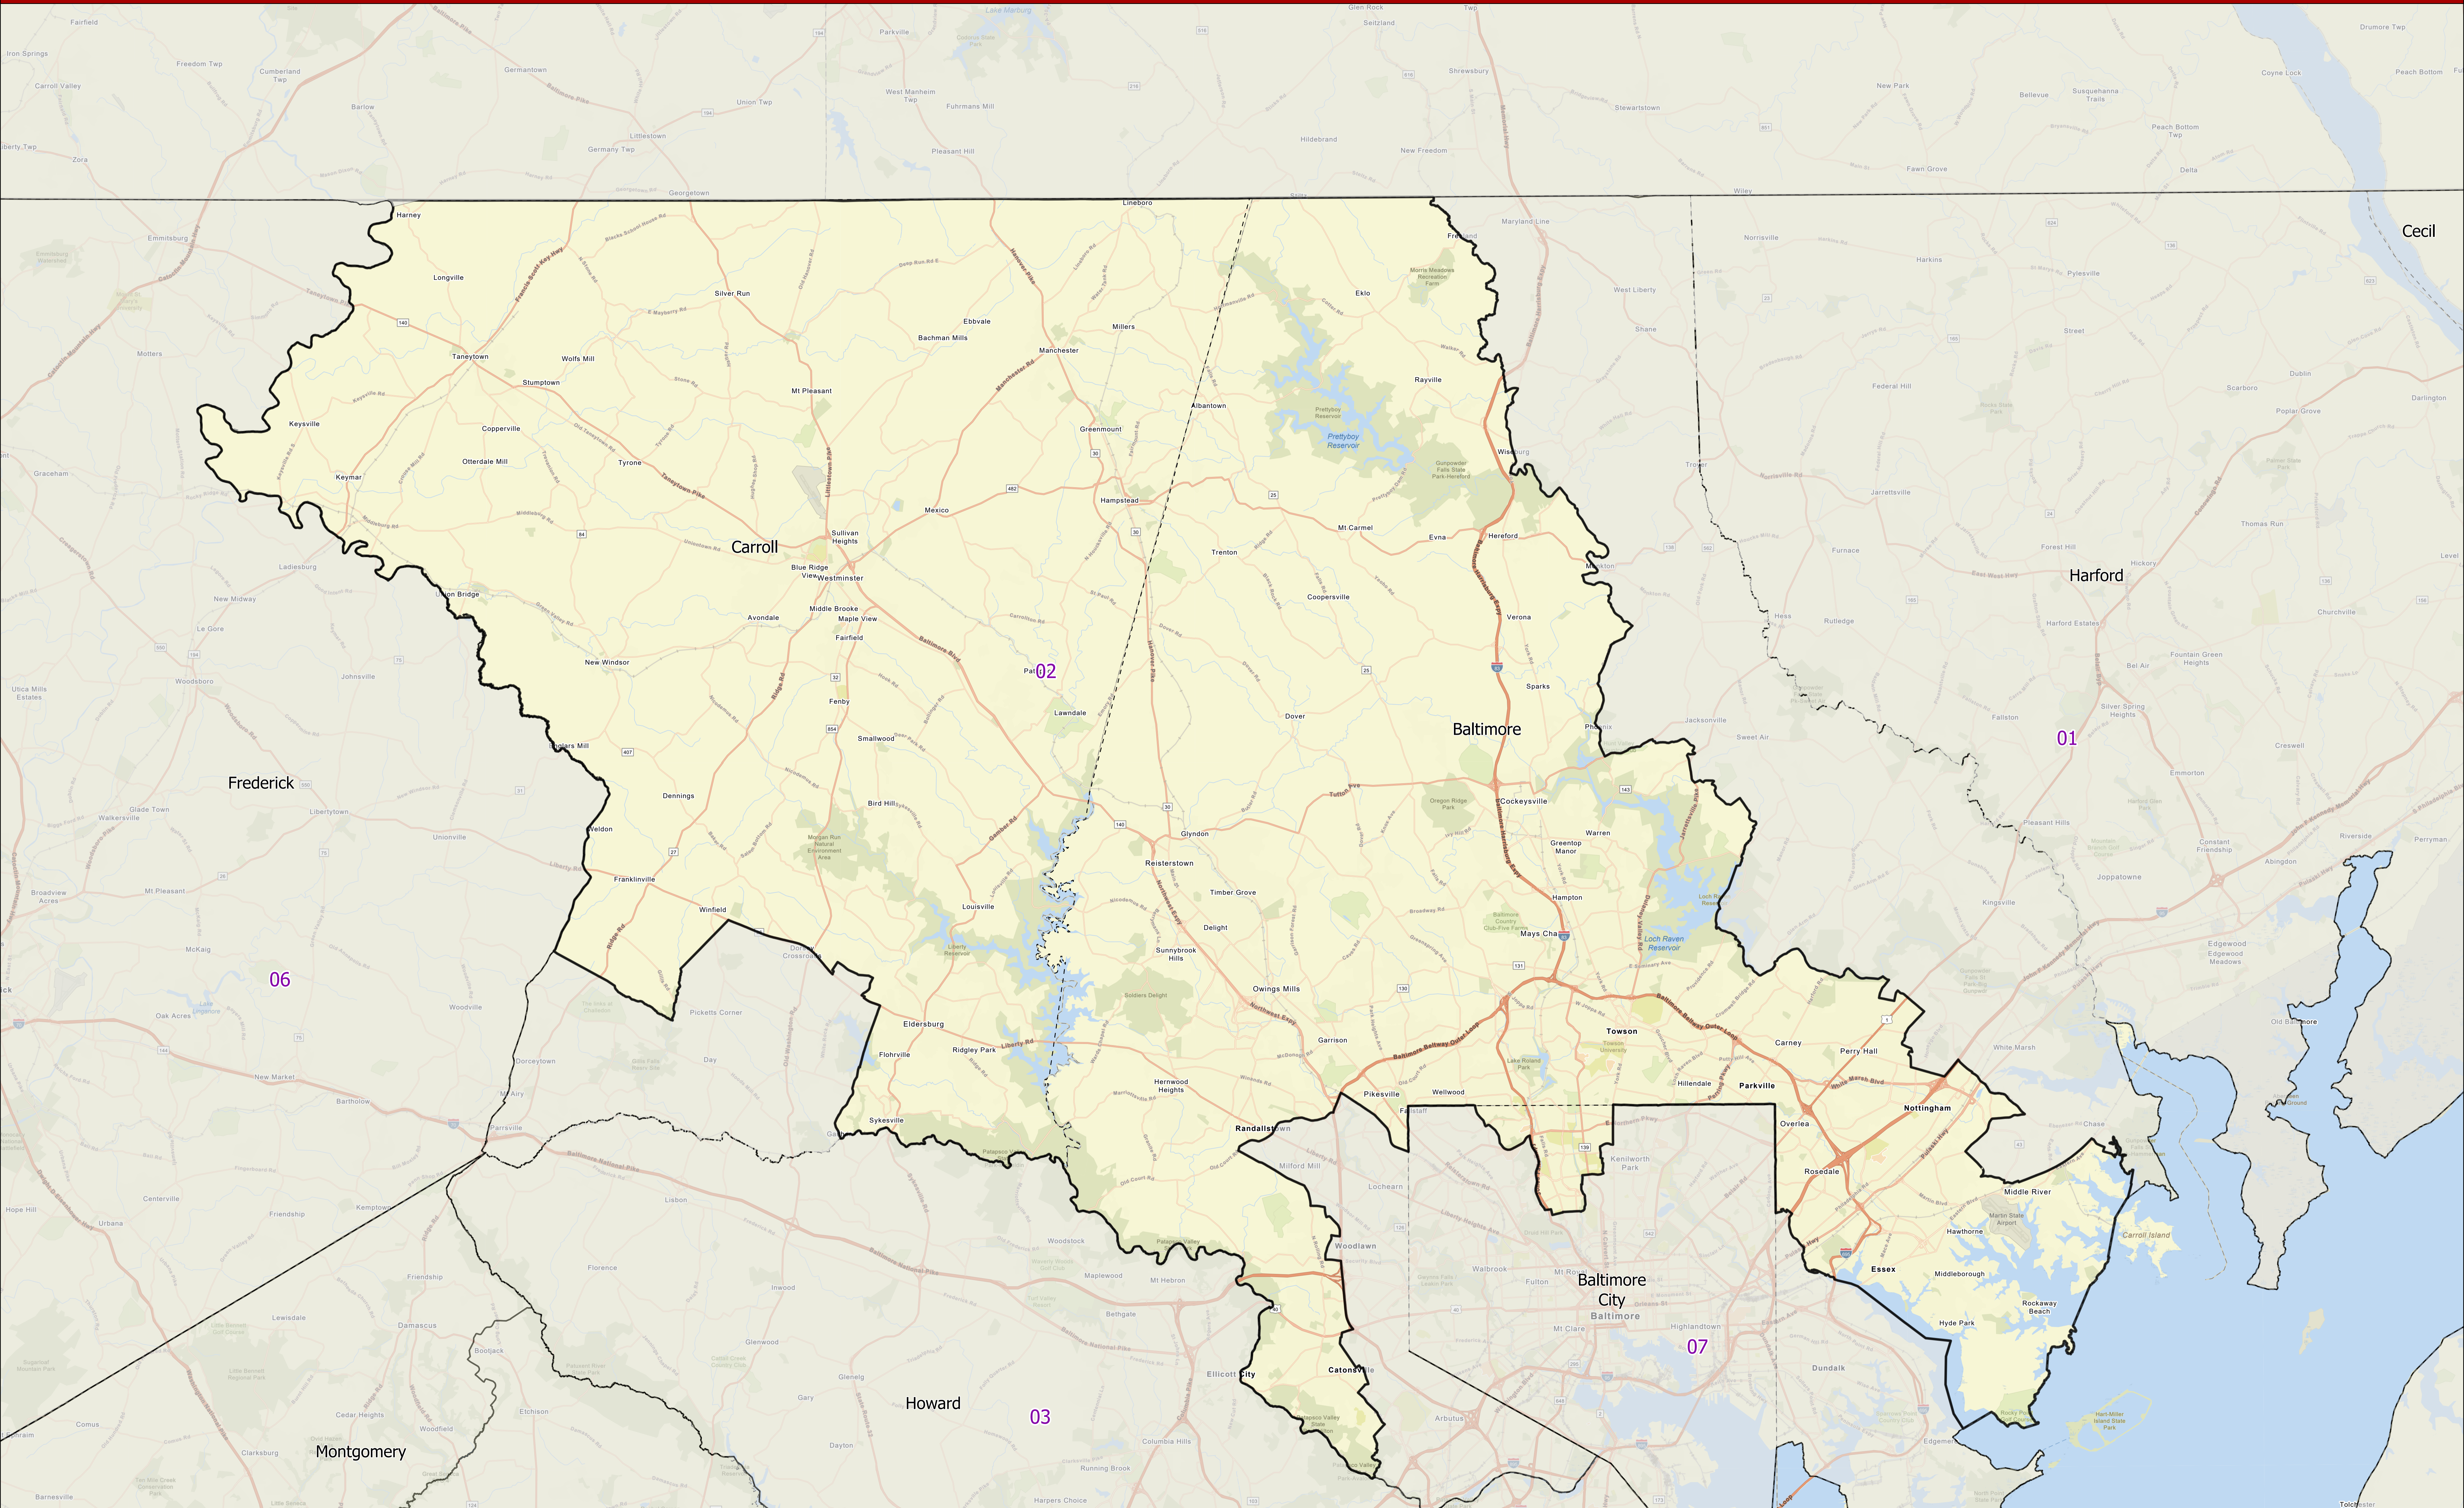

# Maryland 2022 Congressional District 02

Senate Bill 1012- General Assembly 2022 Session

For more information on 2022 Congressional Maps, visit MD Election Boundary application.

Data Source: 2020 Census TIGER/Line Files & Senate Bill 1012  
General Assembly 2022 Session  
Prepared by the Maryland Department of Planning  
July 2022

**Legend**  
--- County Boundaries  
▭ District