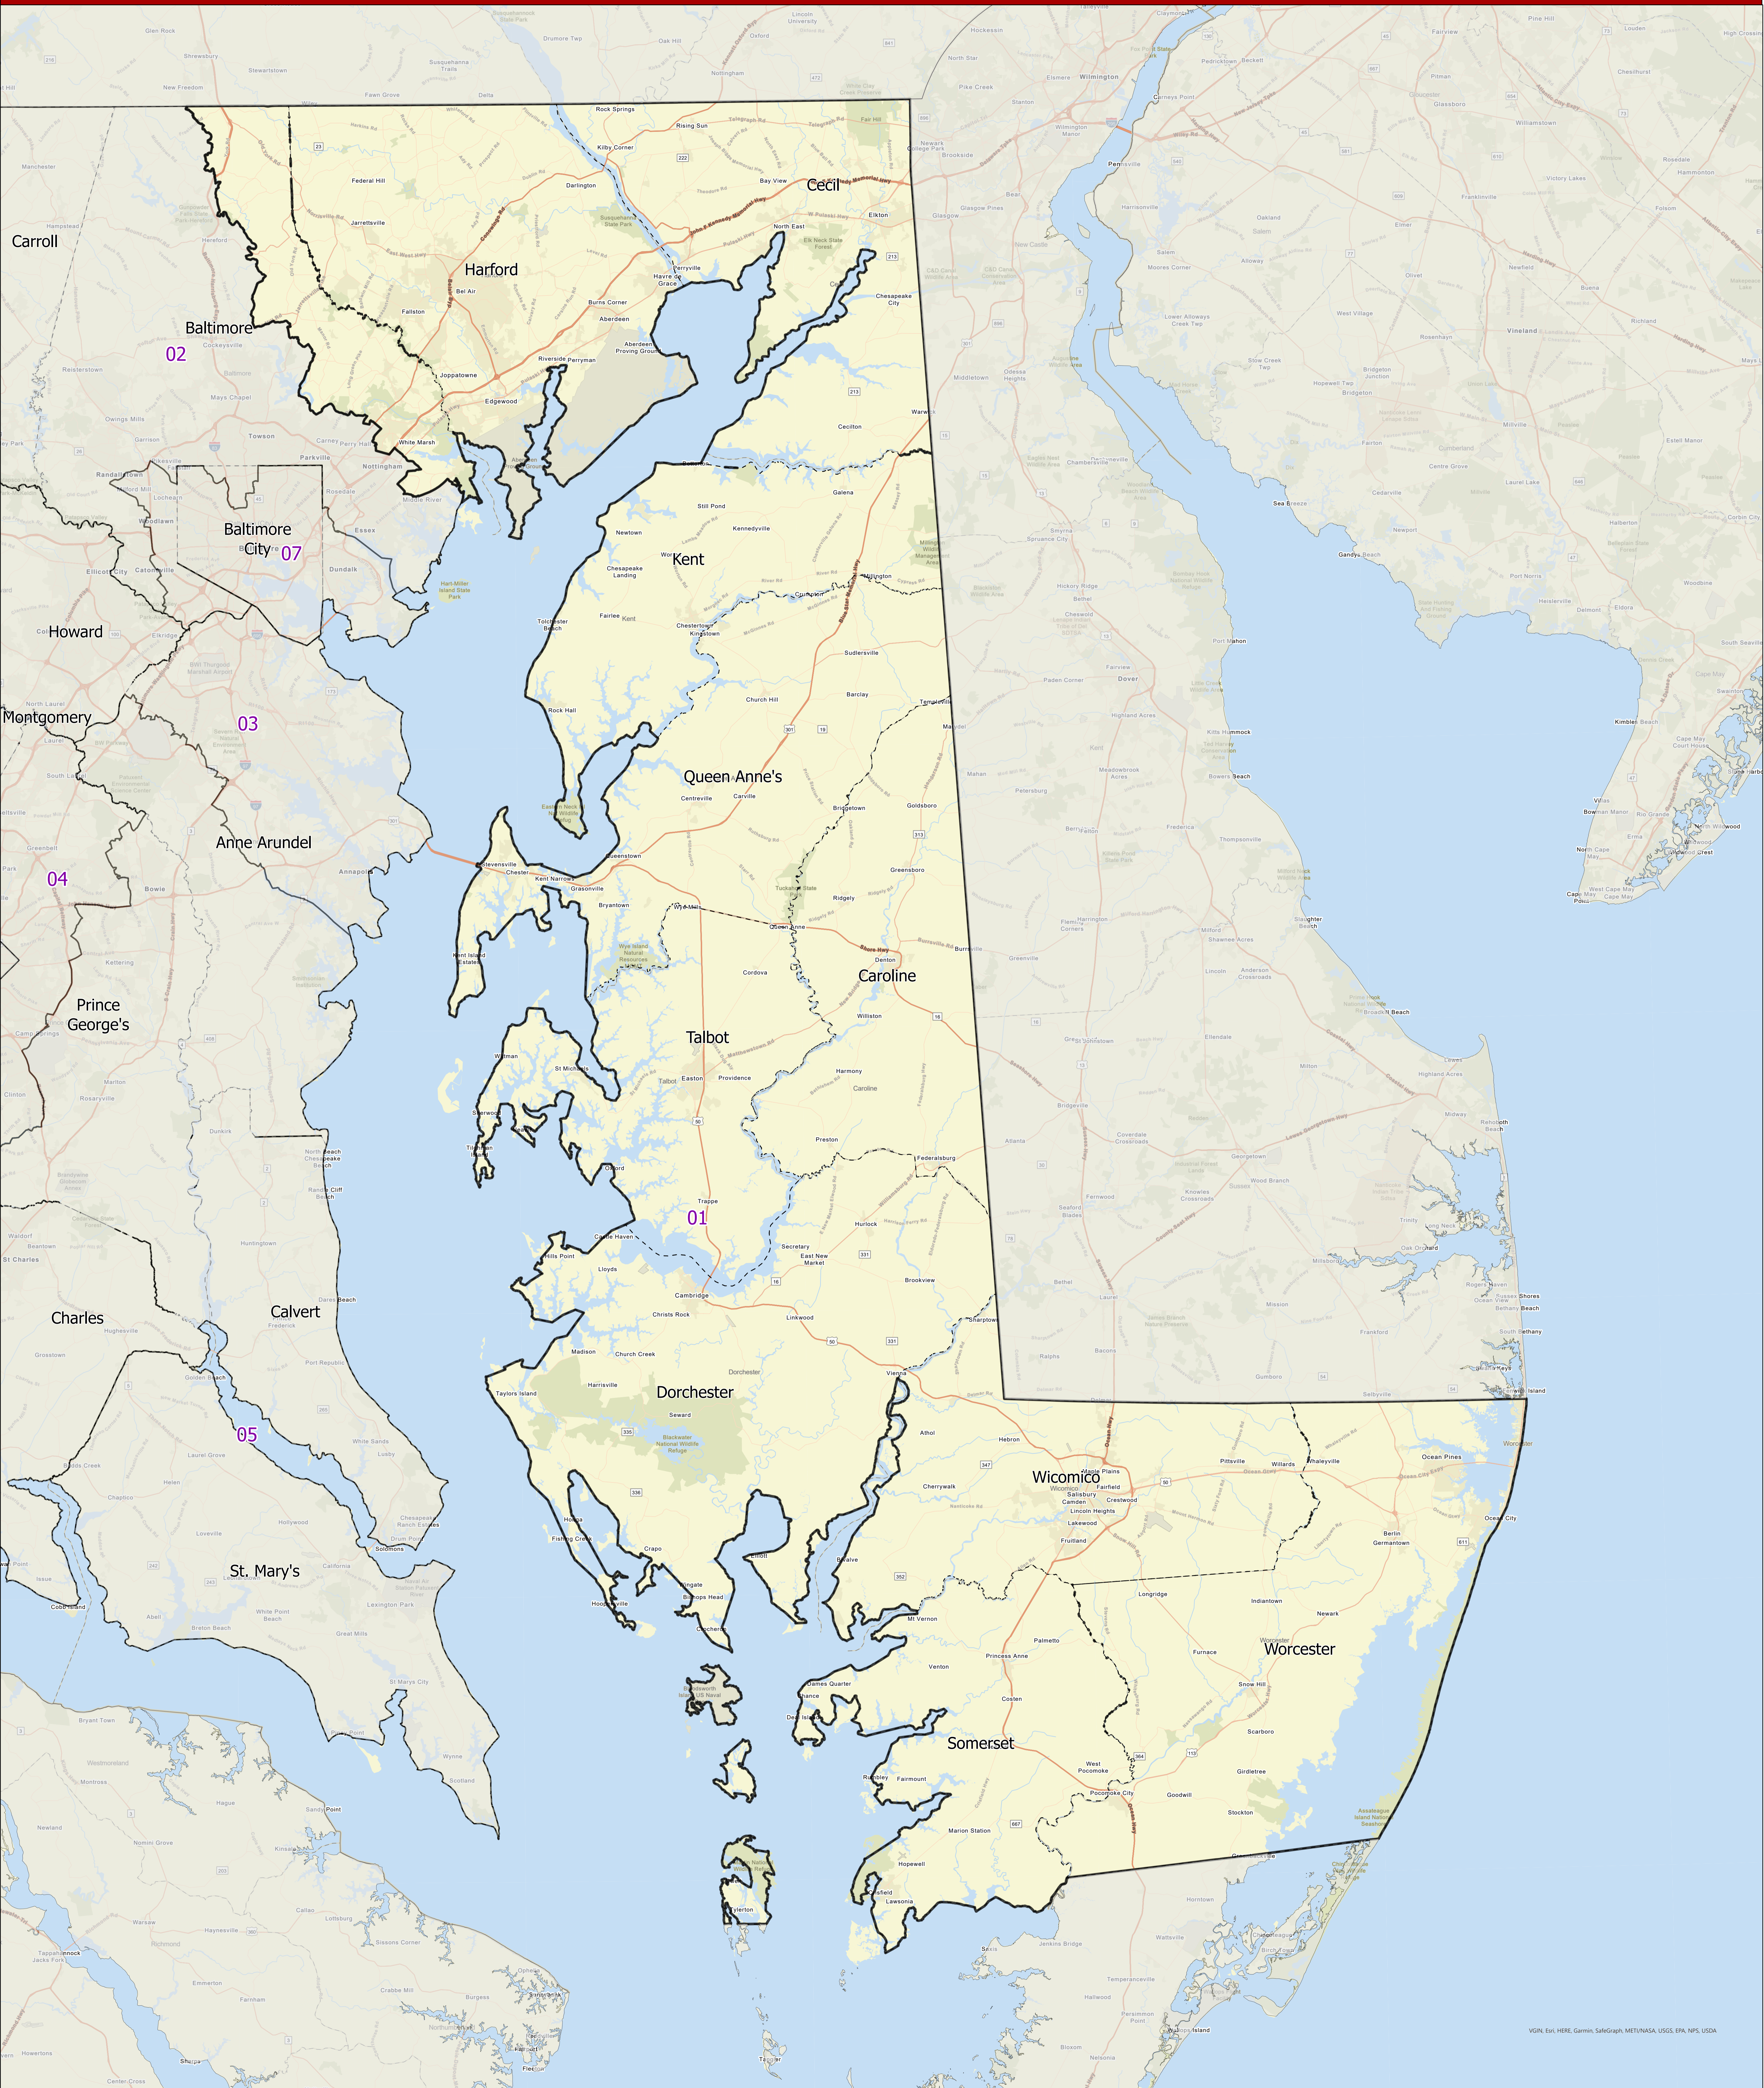

# Maryland 2022 Congressional District 01

For more information on 2022 Congressional Maps, visit MD Election Boundary application.

Senate Bill 1012- General Assembly 2022 Session

Data Source: 2020 Census TIGER/Line Files & Senate Bill 1012  
General Assembly 2022 Session  
Prepared by the Maryland Department of Planning  
July 2022

**Legend**

- County Boundaries
- District