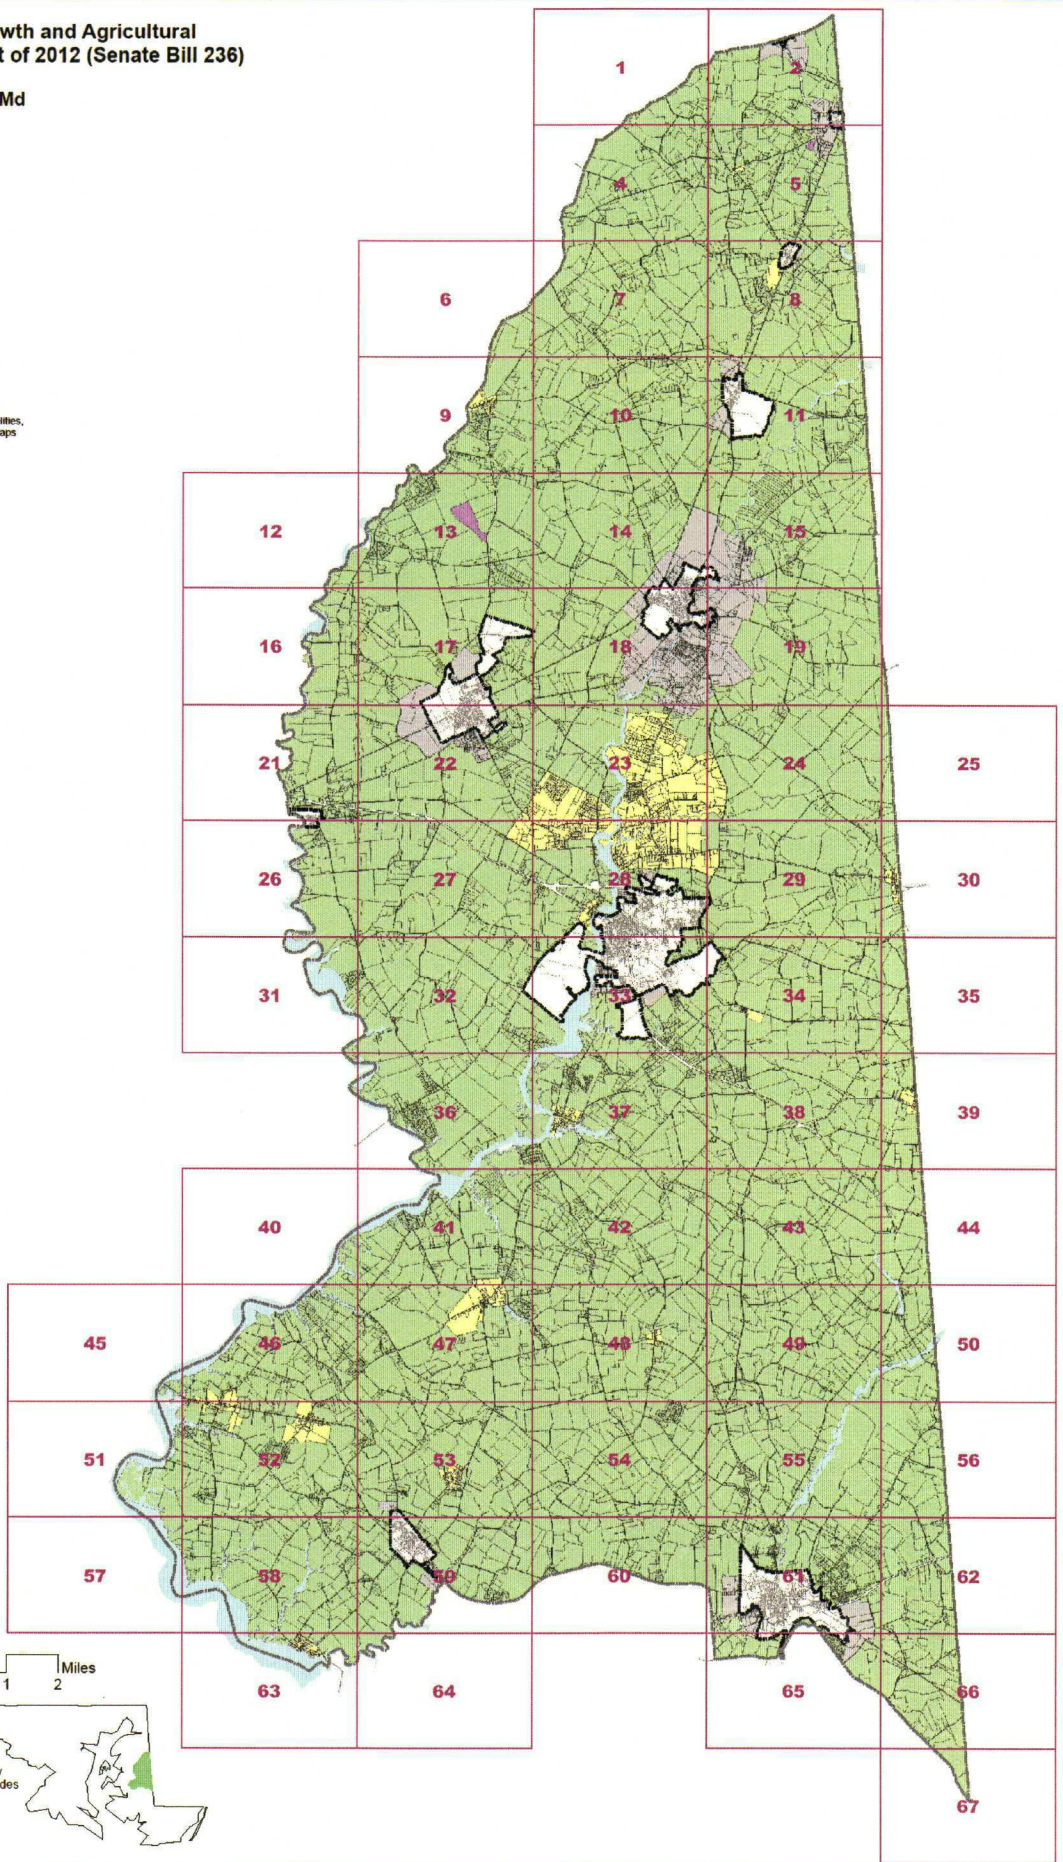

**Sustainable Growth and Agricultural
Preservation Act of 2012 (Senate Bill 236)**

**Caroline County, Md
Growth Tier Map**

Legend

- County Boundary
- Municipalities
- Water

Septic Tiers

- Tier 1
- Tier 2
- Tier 3
- Tier 4

0 0.5 1 2 Miles