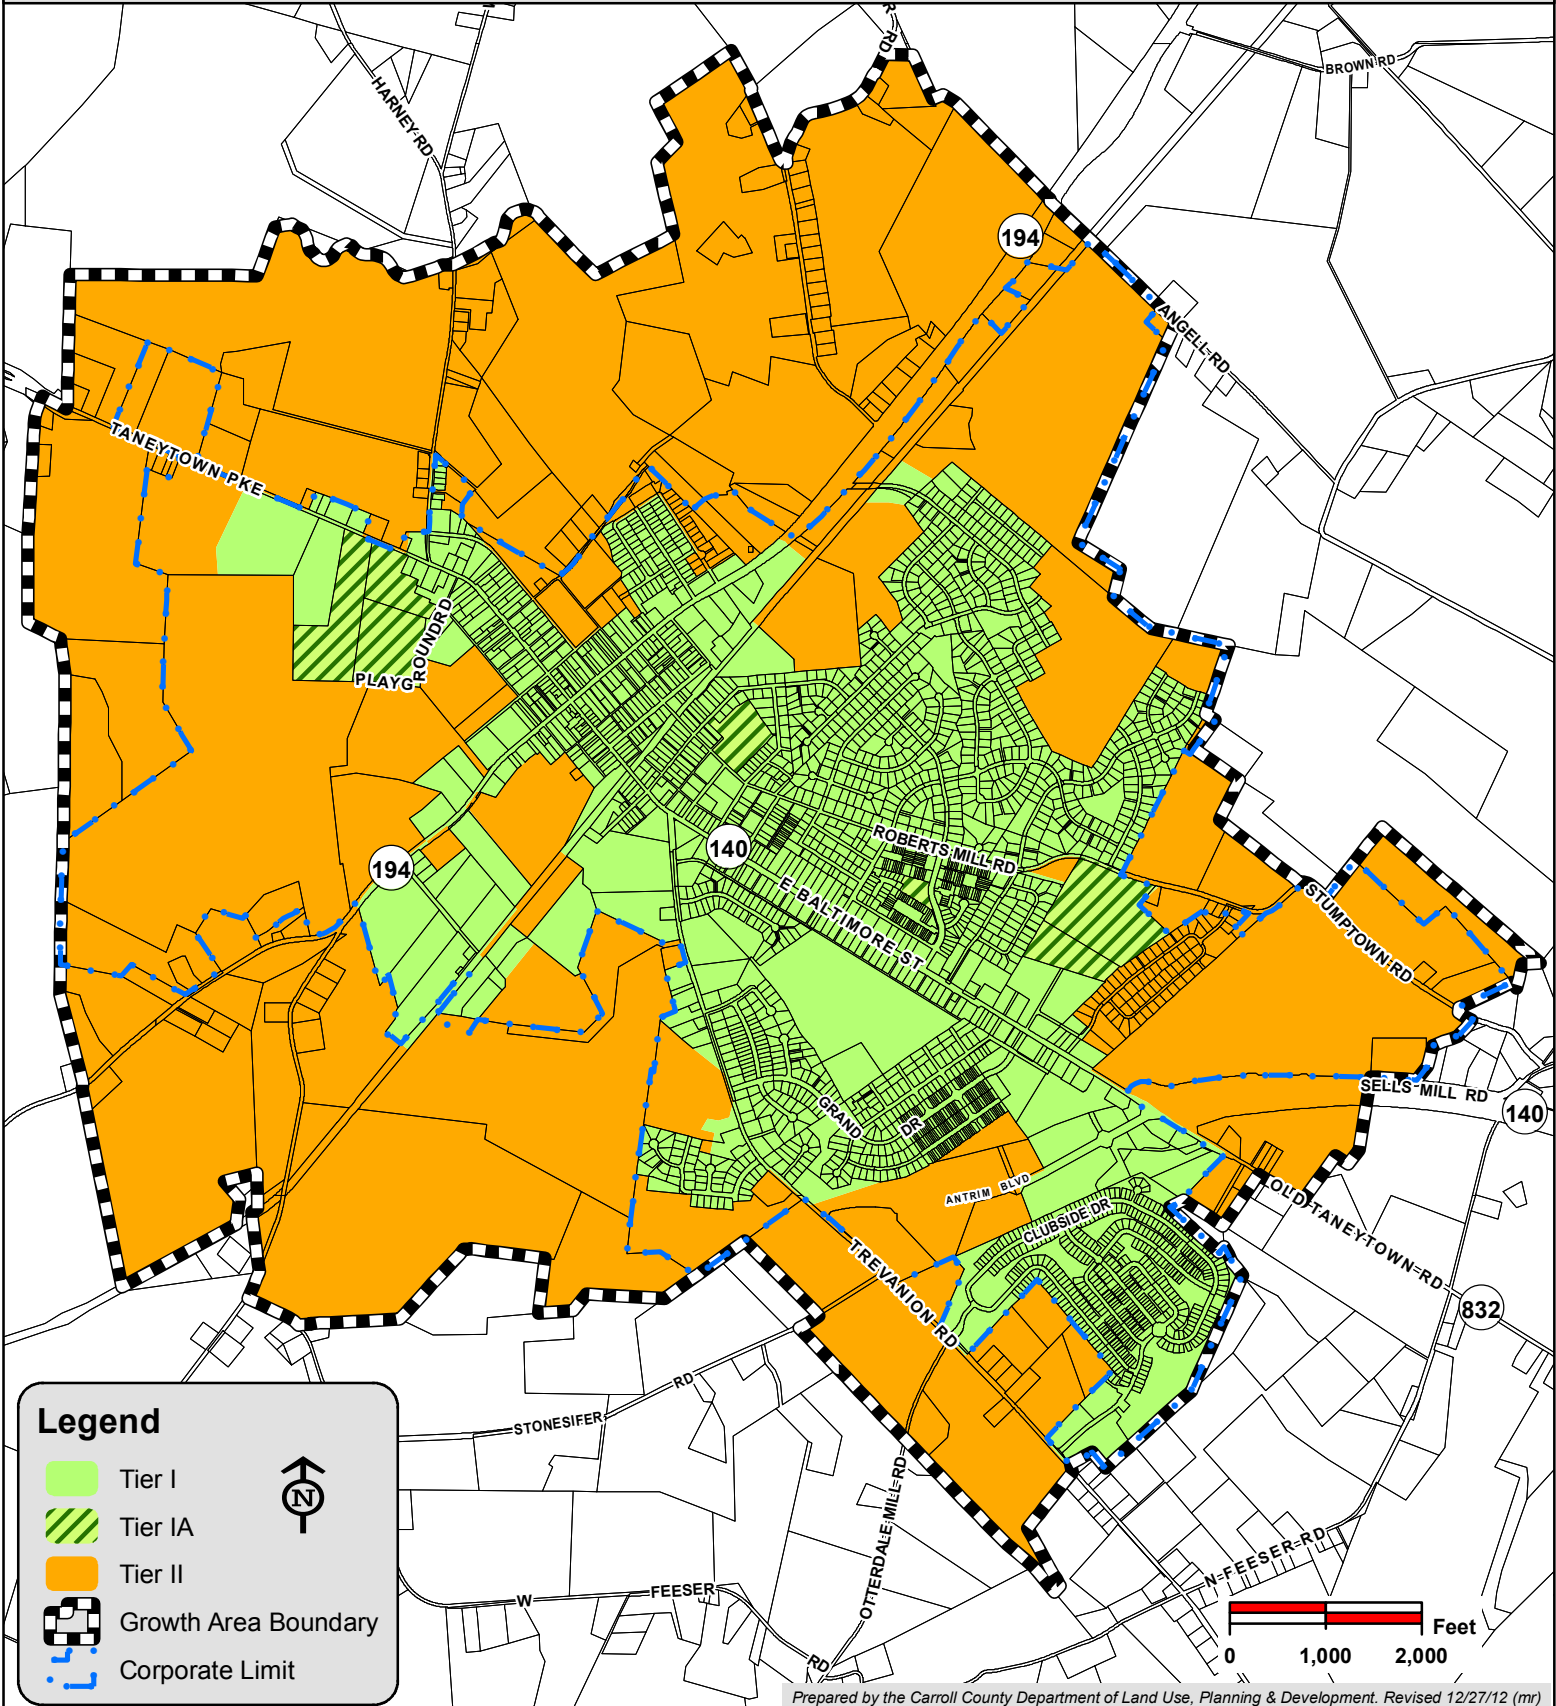

# Taneytown SB 236-Tier Map Carroll County, MD

**Legend**

- Tier I
- Tier IA
- Tier II
- Growth Area Boundary
- Corporate Limit

  
 ↑  
 N