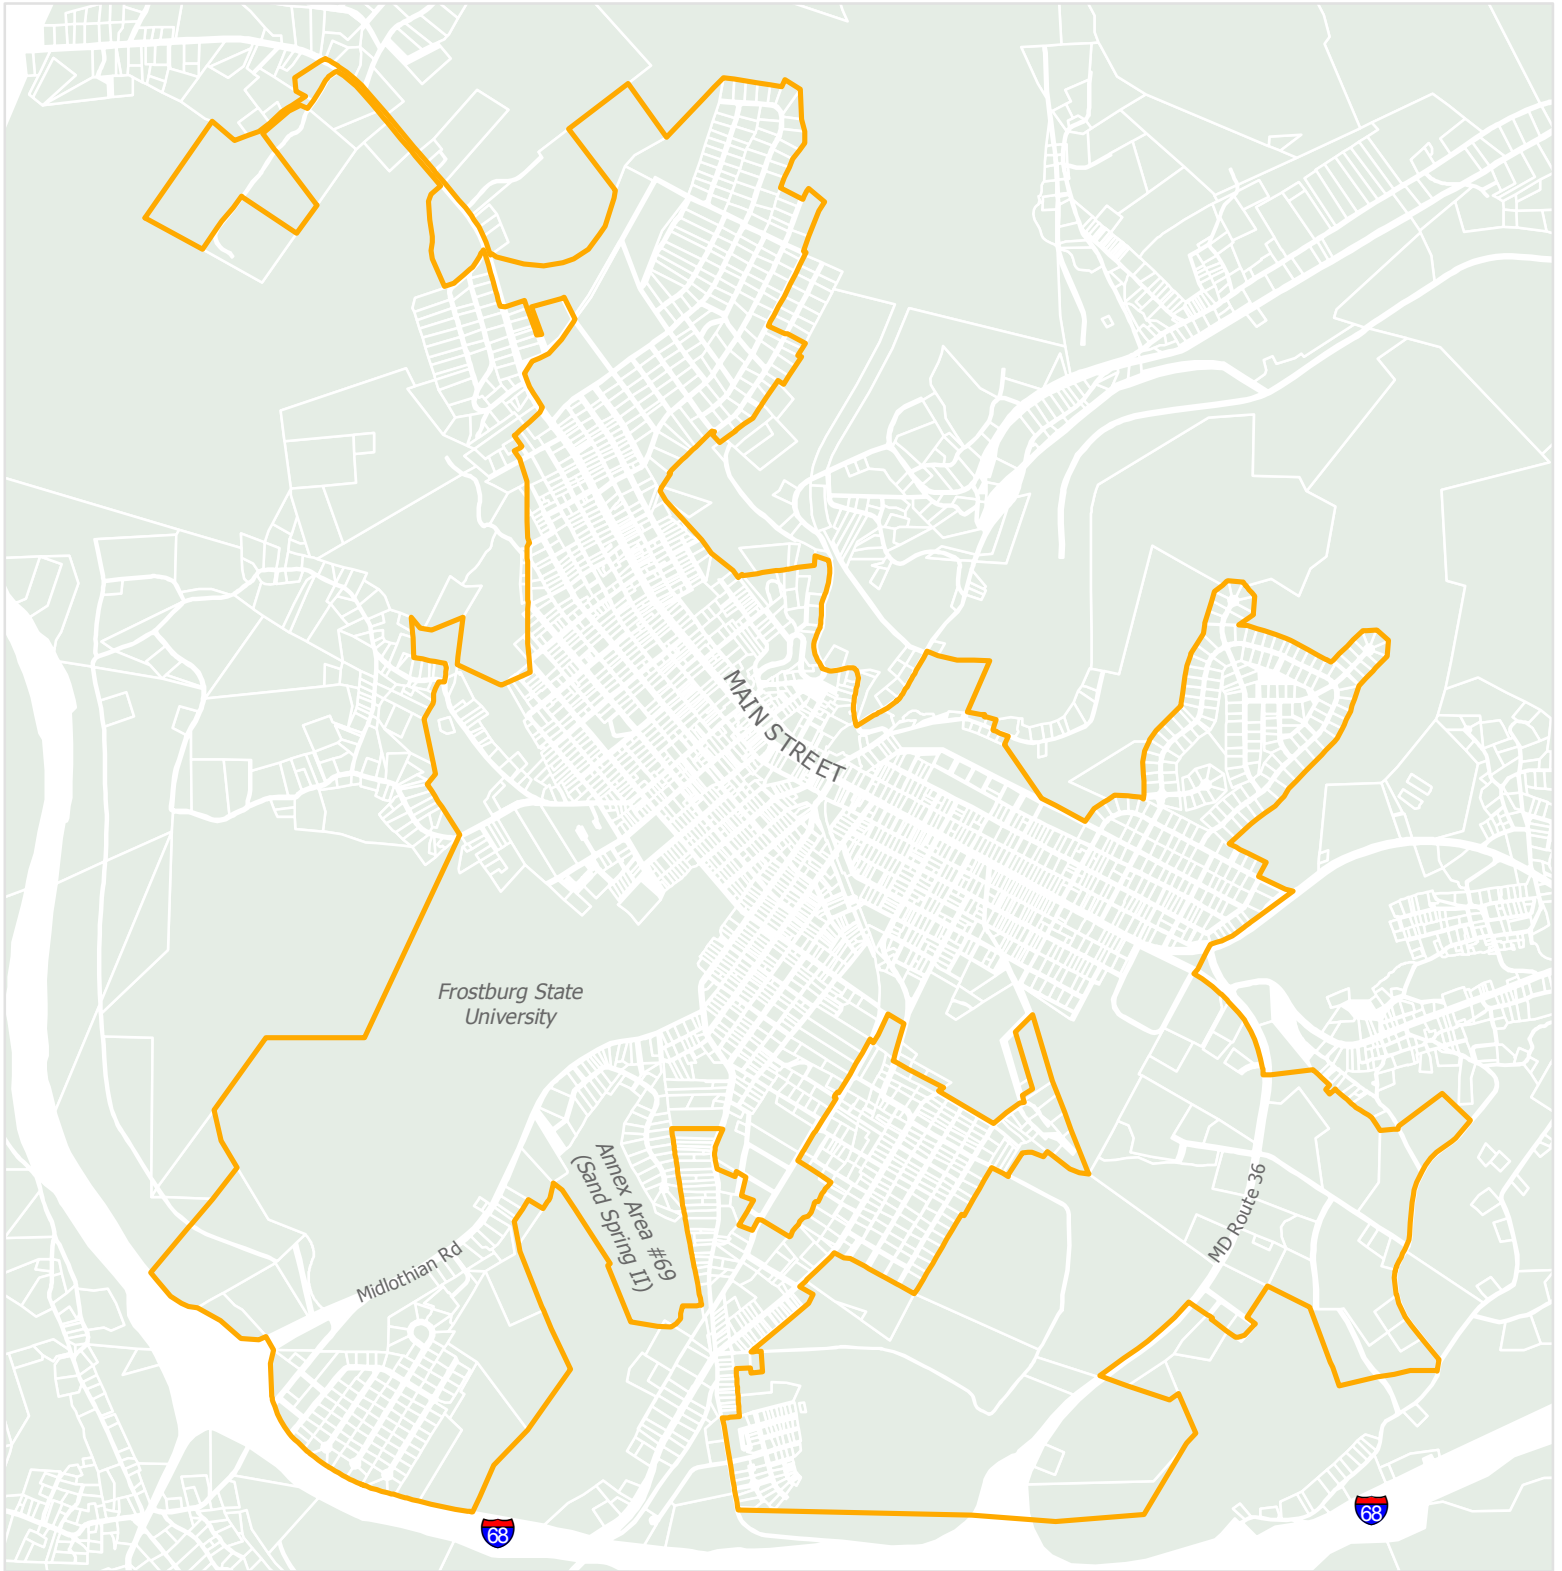

# Frostburg Municipal Limits

1 inch = 2,000 feet

1

Mile

Map Date:  
December 12, 2012