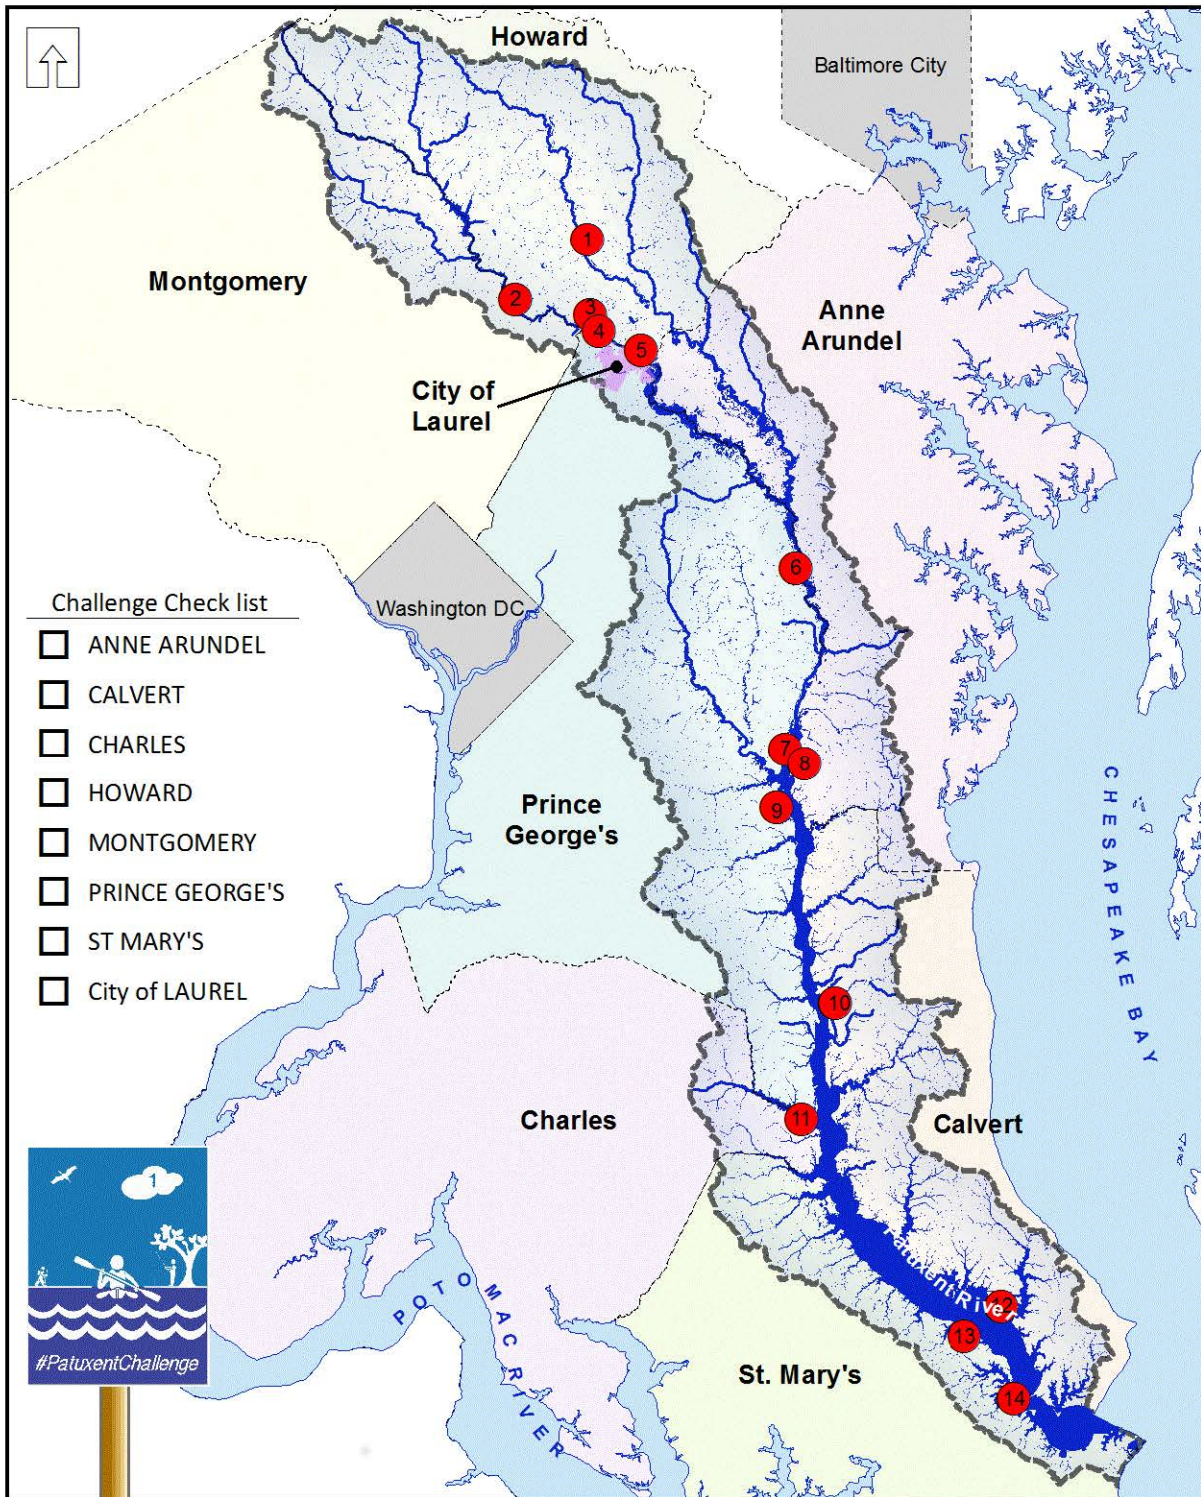

Take the PATUXENT CHALLENGE

#PatuxentChallenge

Site #	Participating Sites	Address	County
1	Robinson Nature Center	6692 Cedar Ln Columbia, MD 21044	HOWARD
2	Brown's Bridge Recreation Area	2220 Ednor Rd, Silver Spring, MD 20905	MONTGOMERY
3	Scott's Cove Recreation Area	11004 Harding Rd Laurel, MD 20723	HOWARD
4	Supplee Lane Recreation Area	16904 Supplee Ln Laurel, MD 20707	MONTGOMERY
5	Riverfront Park	Avondale St Laurel, MD 20707	CITY OF LAUREL
6	Patuxent River Park-Governor's Bridge Natural Area	7600 Governor Bridge Rd Bowie, MD 20716	PRINCE GEORGE'S
7	Patuxent Wetlands Park	1426 Marlboro Rd Lothian, MD 20711	ANNE ARUNDEL
8	Parris N. Glendening Nature Preserve	1361 Wrighton Road Lothian, MD 20711	ANNE ARUNDEL
9	Patuxent River Park-Jug Bay Natural Area	16000 Croom Airport Rd Upper Marlboro, MD 20772	PRINCE GEORGE'S
10	Kings Landing Park	3255 Kings Landing Rd Huntingtown, MD 20639	CALVERT
11	Maxwell Hall Park	6680 Maxwell Hall Drive Hughesville, MD 20637	CHARLES
12	Jefferson Patterson Park and Museum	10515 Mackall Road St Leonard, MD 20685	CALVERT
13	Sotterley Plantation	44300 Sotterley Lane Hollywood, MD 20636	ST MARY'S
14	Myrtle Point Park	24050 Patuxent Blvd California, MD 20619	ST MARY'S

 Patuxent River, tributary streams and wetlands
 Patuxent River Watershed