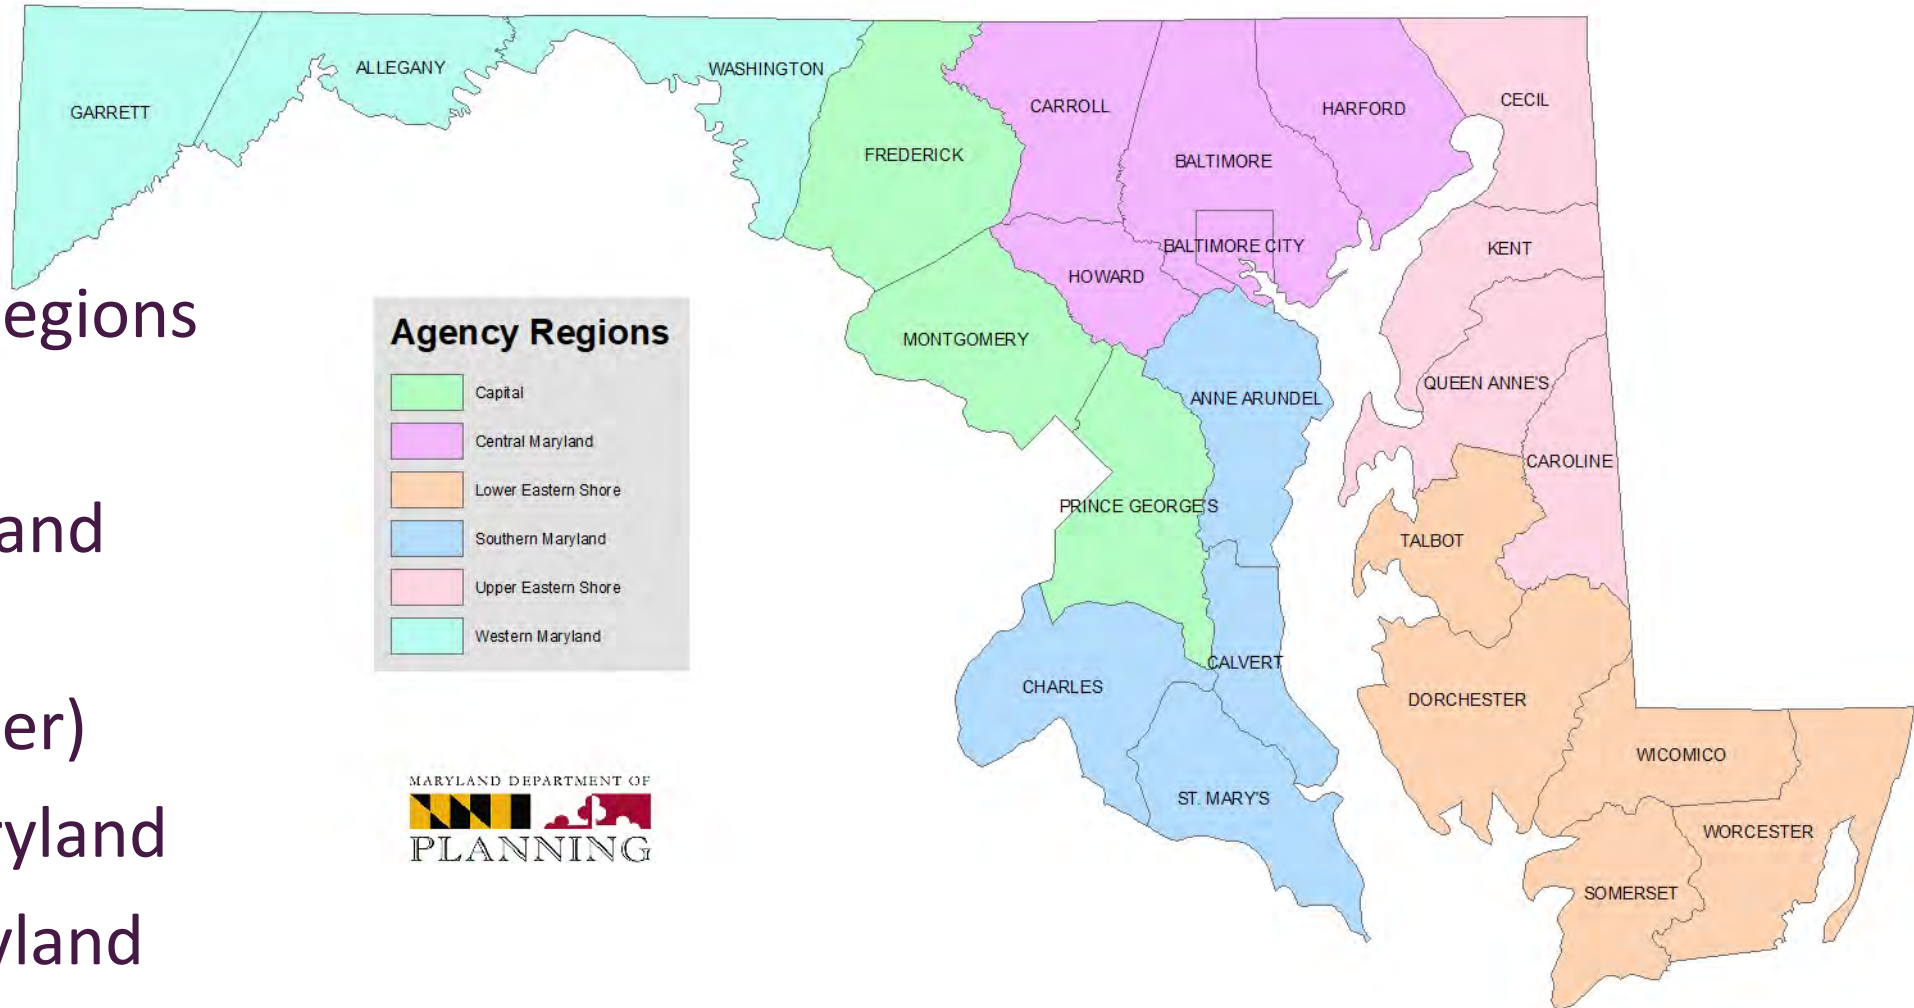

What part of the State are you in?

Maryland Department of Planning Regions

MDP's Planning Regions

- A. Capital
- B. Central Maryland
- C. Eastern Shore
(Upper & Lower)
- D. Southern Maryland
- E. Western Maryland