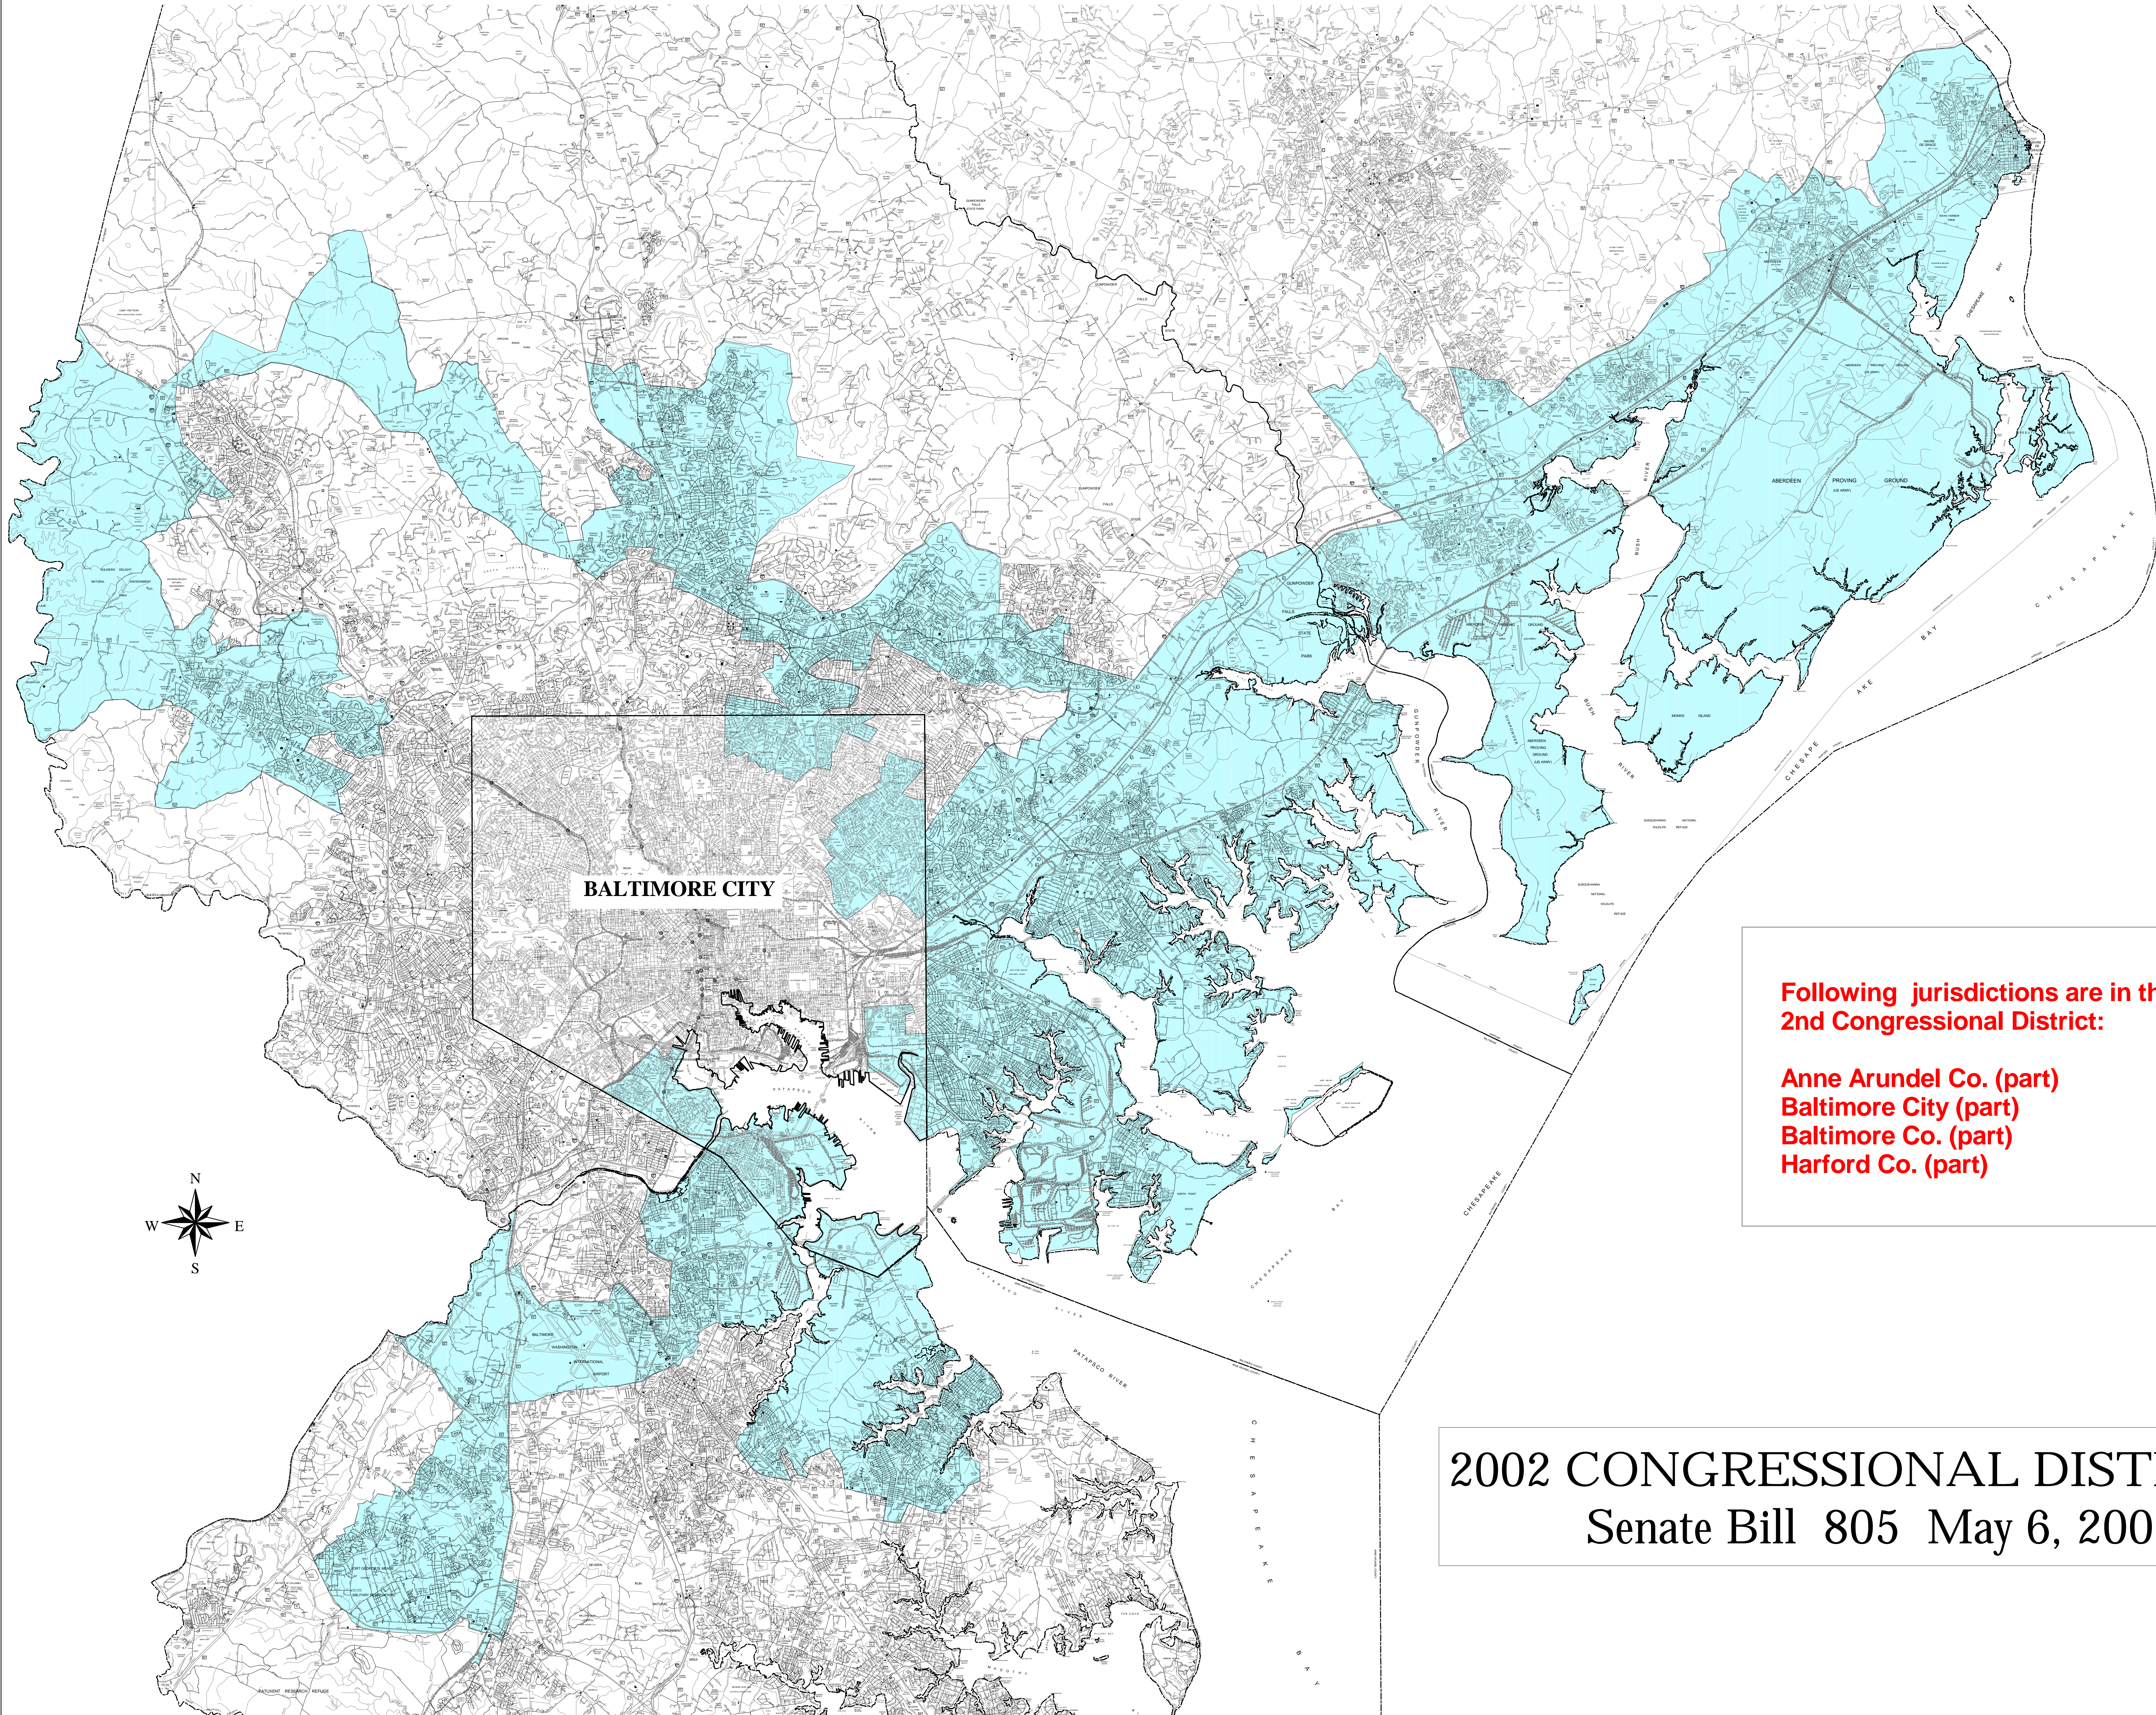

BALTIMORE CO.

HARFORD CO.

BALTIMORE CITY

**Following jurisdictions are in the
2nd Congressional District:**

- Anne Arundel Co. (part)**
- Baltimore City (part)**
- Baltimore Co. (part)**
- Harford Co. (part)**

2002 CONGRESSIONAL DISTRICT 2
Senate Bill 805 May 6, 2002

ANNE ARUNDEL CO.