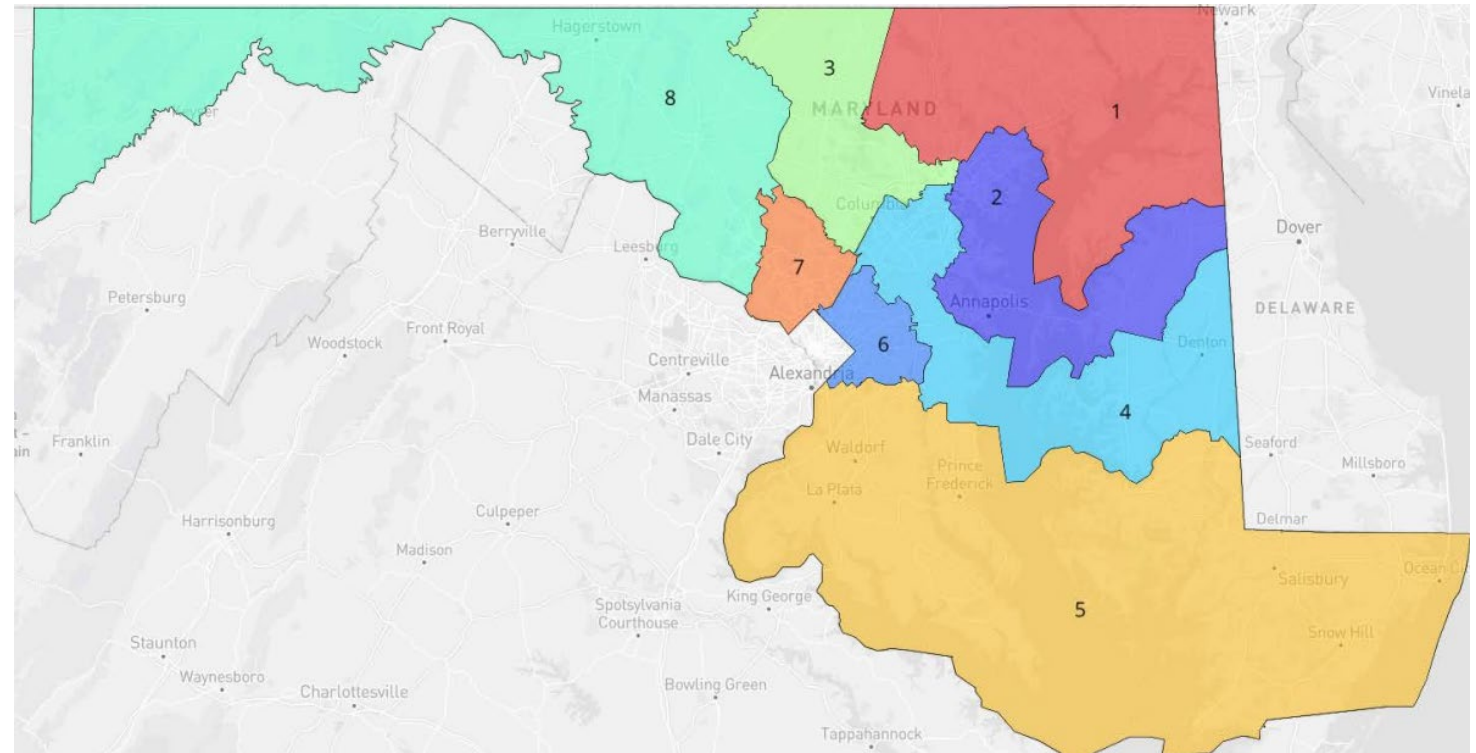

Map 17

Alex Avalos

This map was submitted with a direct link to davesredistricting.org

The images were downloaded and screenshot directly from the site.

Population			Shapes		Partisan Lean			Demographics (VAP)							DOWNLOAD
ID	Total	+/-	⊞	▣	Dem	Rep	Oth	Total	White	Minority	Hispanic	Black	Asian	Native	Pacific
Un	0				0%	0%	0%	0	0%	0%	0%	0%	0%	0%	0%
1	772,421	0.06%	✓	✓	52.6%	44.69%	2.71%	603,869	68.82%	31.18%	4.9%	19.9%	4.76%	1.67%	0.14%
2	772,536	0.08%	✓	✓	56.29%	41.1%	2.61%	601,953	62.01%	37.99%	7.71%	23.8%	4.7%	2.05%	0.14%
3	771,664	-0.03%	✓	✓	69.96%	27.46%	2.57%	609,202	44.14%	55.86%	4.24%	41.63%	9.08%	1.46%	0.13%
4	771,474	-0.06%	✓	✓	63.43%	33.82%	2.75%	598,434	51.97%	48.03%	9.04%	28.95%	8.83%	2.04%	0.2%
5	772,008	0.01%	✓	✓	61.34%	36.5%	2.17%	603,457	48.53%	51.47%	6.18%	40.26%	3.76%	2.23%	0.2%
6	772,412	0.06%	✓	✓	89.77%	8.17%	2.07%	599,235	13.77%	86.23%	20.79%	60.36%	5.56%	2.47%	0.17%
7	771,342	-0.08%	✓	✓	79.39%	18.21%	2.4%	599,495	45.48%	54.52%	18.3%	19.54%	15.83%	1.73%	0.17%
8	771,546	-0.05%	✓	✓	54.05%	43.37%	2.58%	599,557	64.14%	35.86%	10.8%	13.49%	10.1%	1.91%	0.16%
	771,923	0.15%	✓	✓	65.36%	32.15%	2.49%	601,900	49.87%	50.13%	10.22%	31.01%	7.82%	1.94%	0.16%