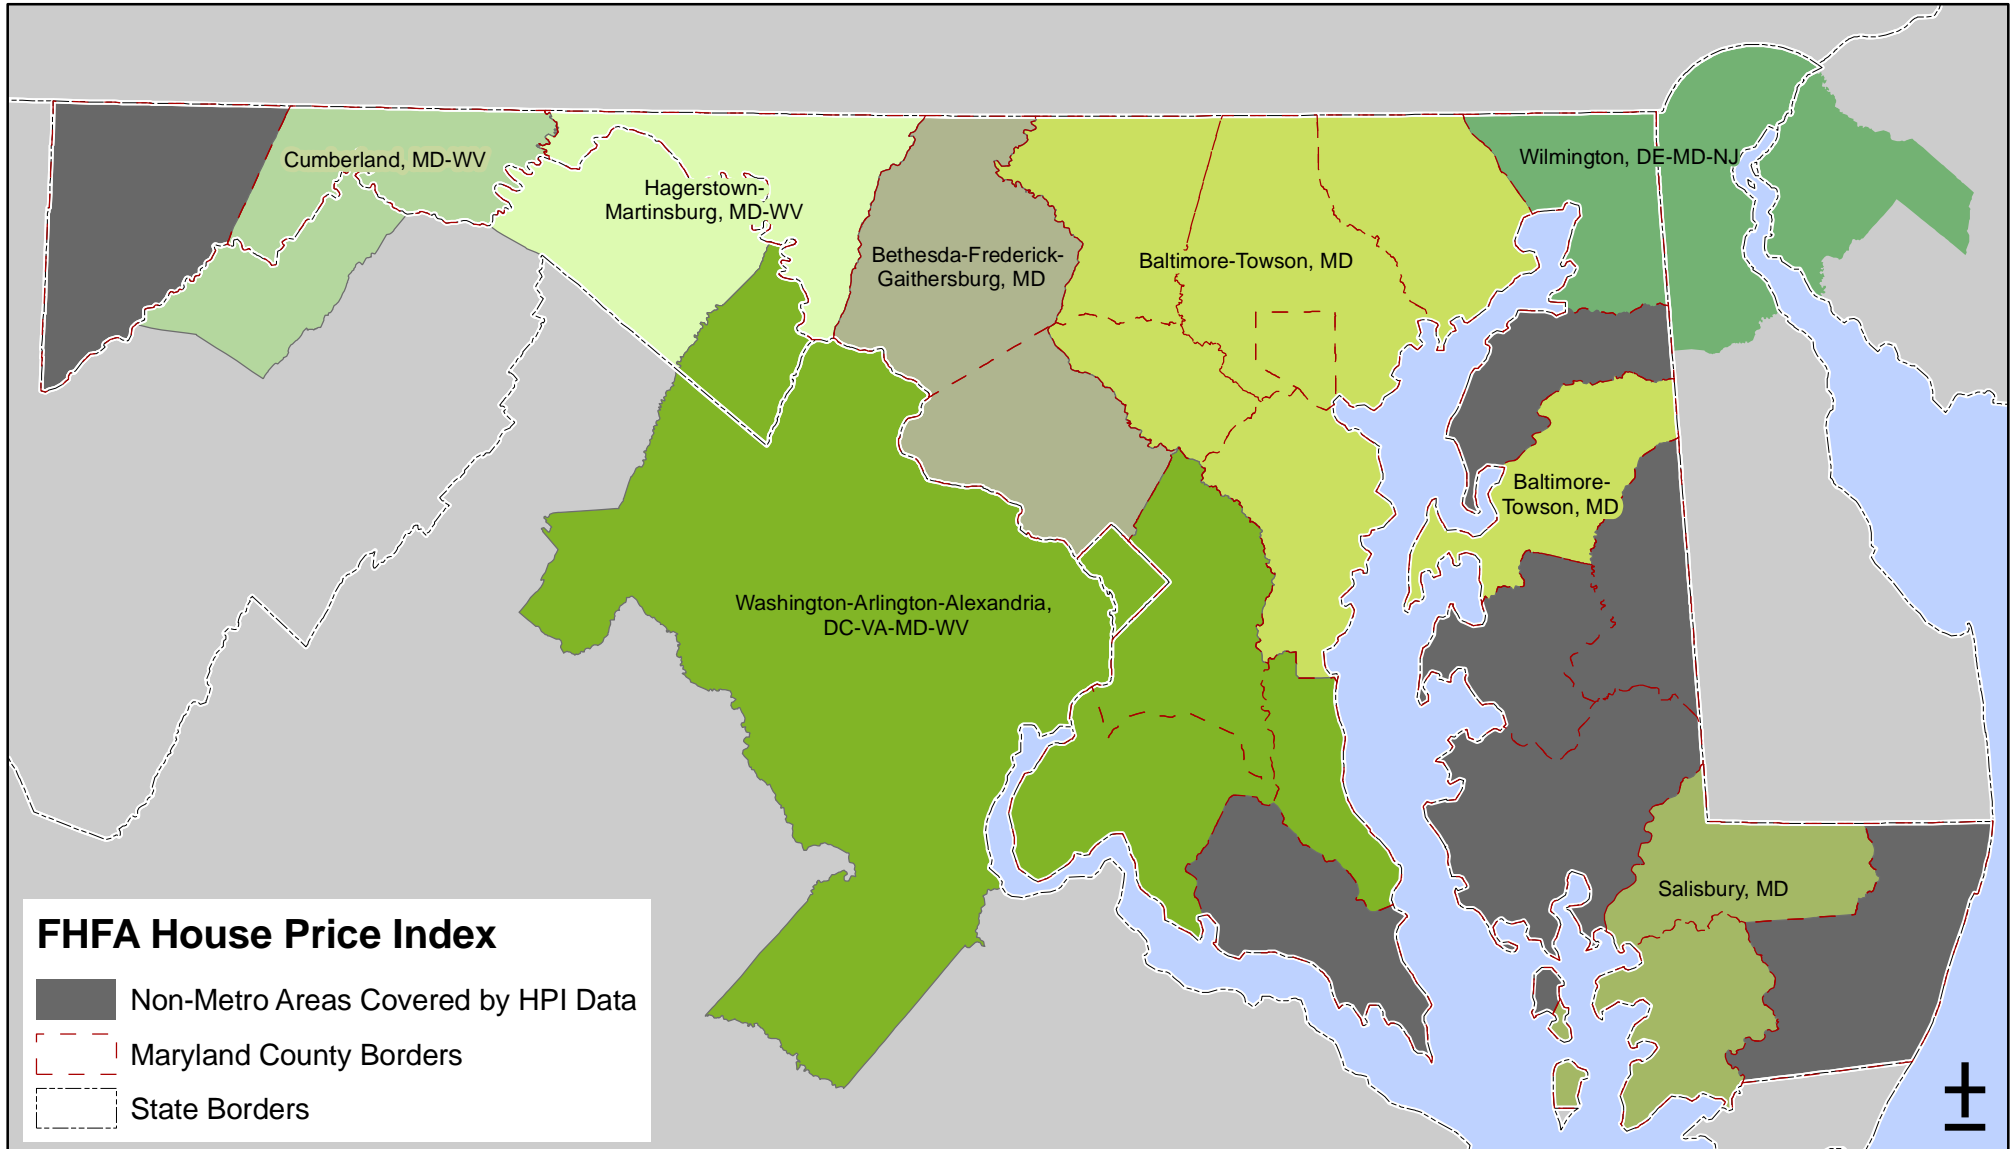

# Metropolitan Statistical Areas Containing Maryland Counties and Covered by FHFA HPI Data, Fourth Quarter 2009

Prepared by the Maryland Department of Planning, Planning Data Services, April 2010  
Source: Federal Housing Finance Agency (FHFA) Quarterly Housing Price Index (HPI) Data, Fourth Quarter 2009

0 5 10 20 Miles