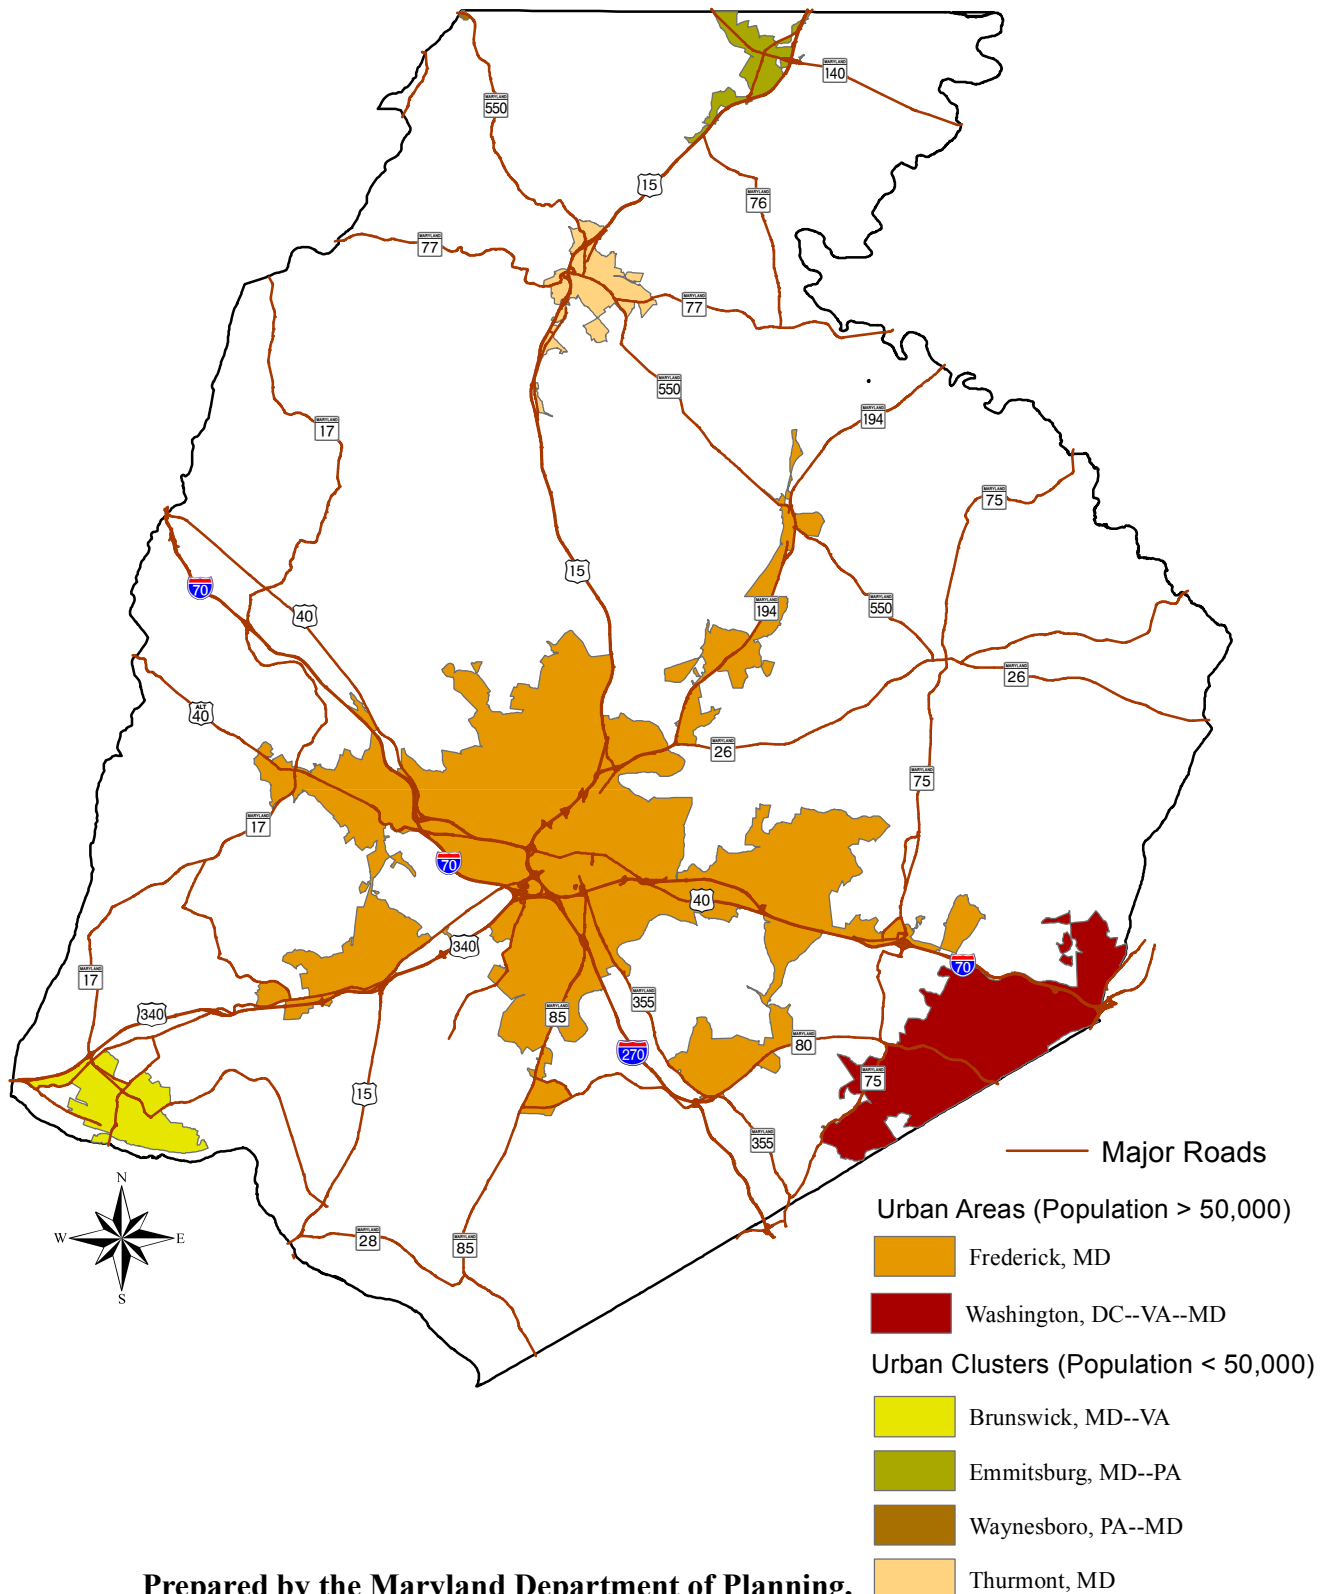

Frederick County, Maryland 2010 Urban Areas

Prepared by the Maryland Department of Planning,
 Projections & Data Analysis / State Data Center
 Source: U.S. Census Bureau, 2010 Census