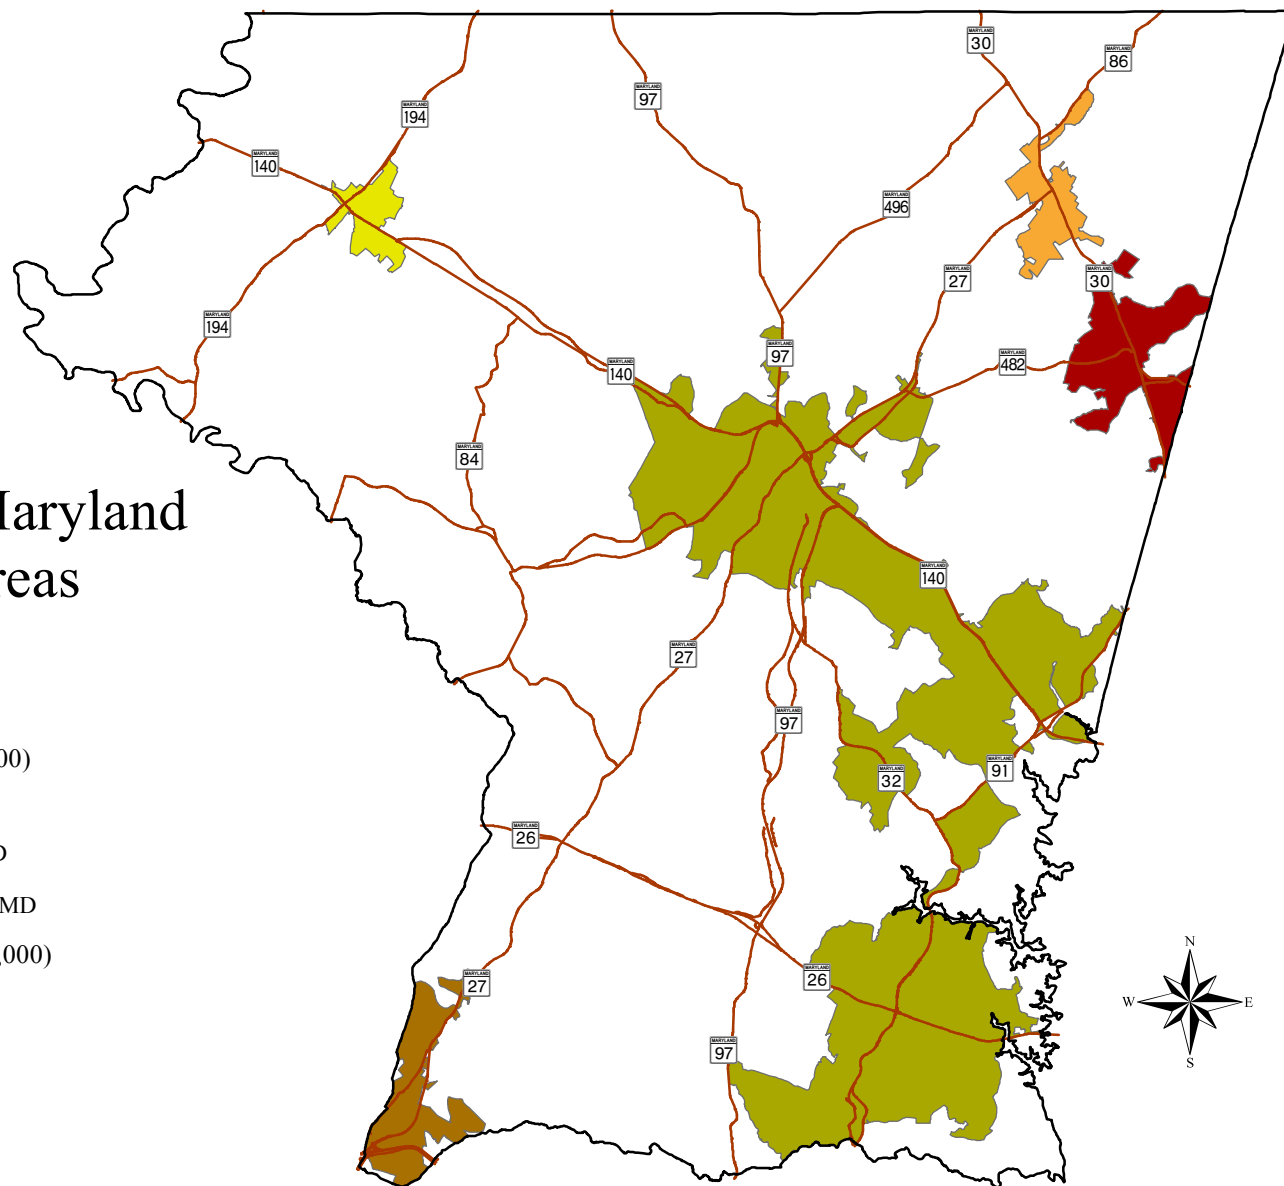

Carroll County, Maryland 2010 Urban Areas

— Major Roads

Urban Areas (Population > 50,000)

 Baltimore, MD

 Washington, DC--VA--MD

 Westminster--Eldersburg, MD

Urban Clusters (Population < 50,000)

 Manchester, MD

 Taneytown, MD

Prepared by the Maryland Department of Planning,
Projections & Data Analysis / State Data Center
Source: U.S. Census Bureau, 2010 Census