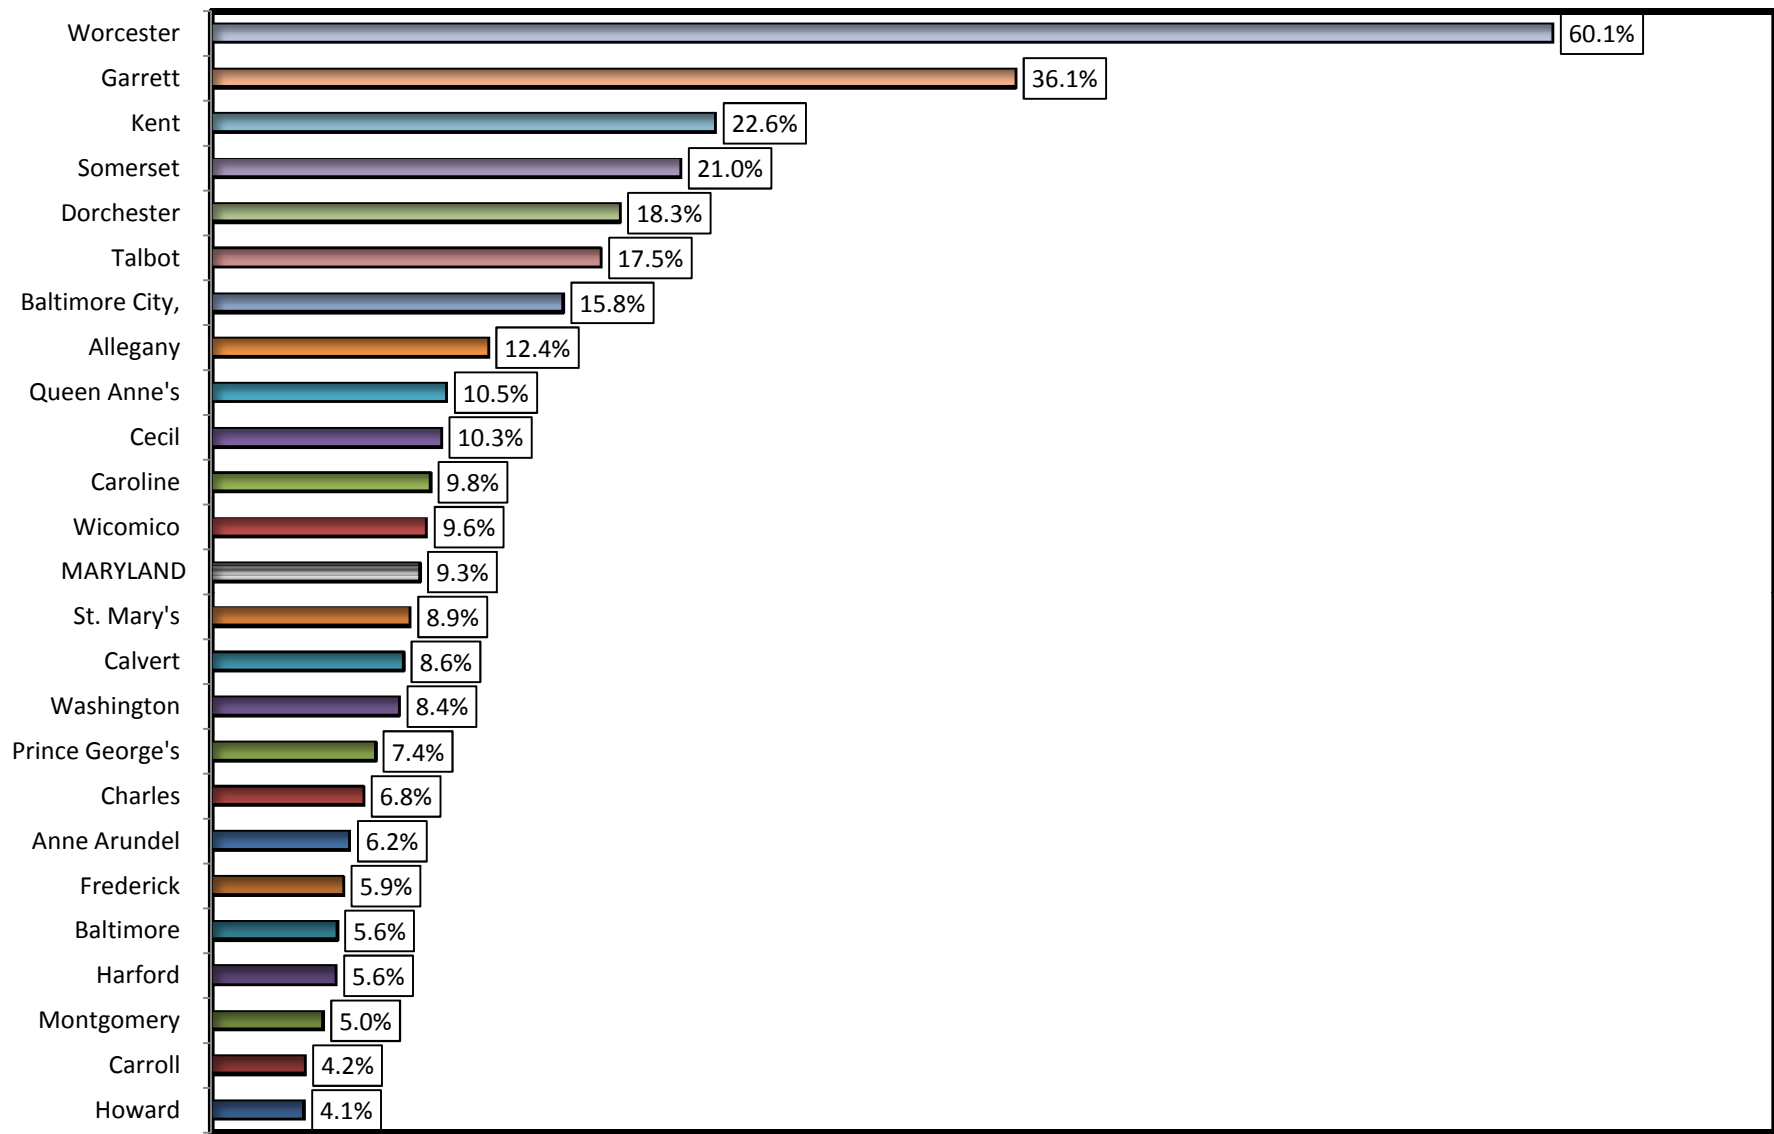

**Chart 7A. MARYLAND AND JURISDICTION
HOUSING UNITS VACANCY RATE: 2010**

SOURCE: U. S. Bureau of the Census, Census 2010, P. L. 94 - 17 Release.

Prepared by the Maryland Department of Planning, Projections and Data Analysis / State Data Center, February 2011.