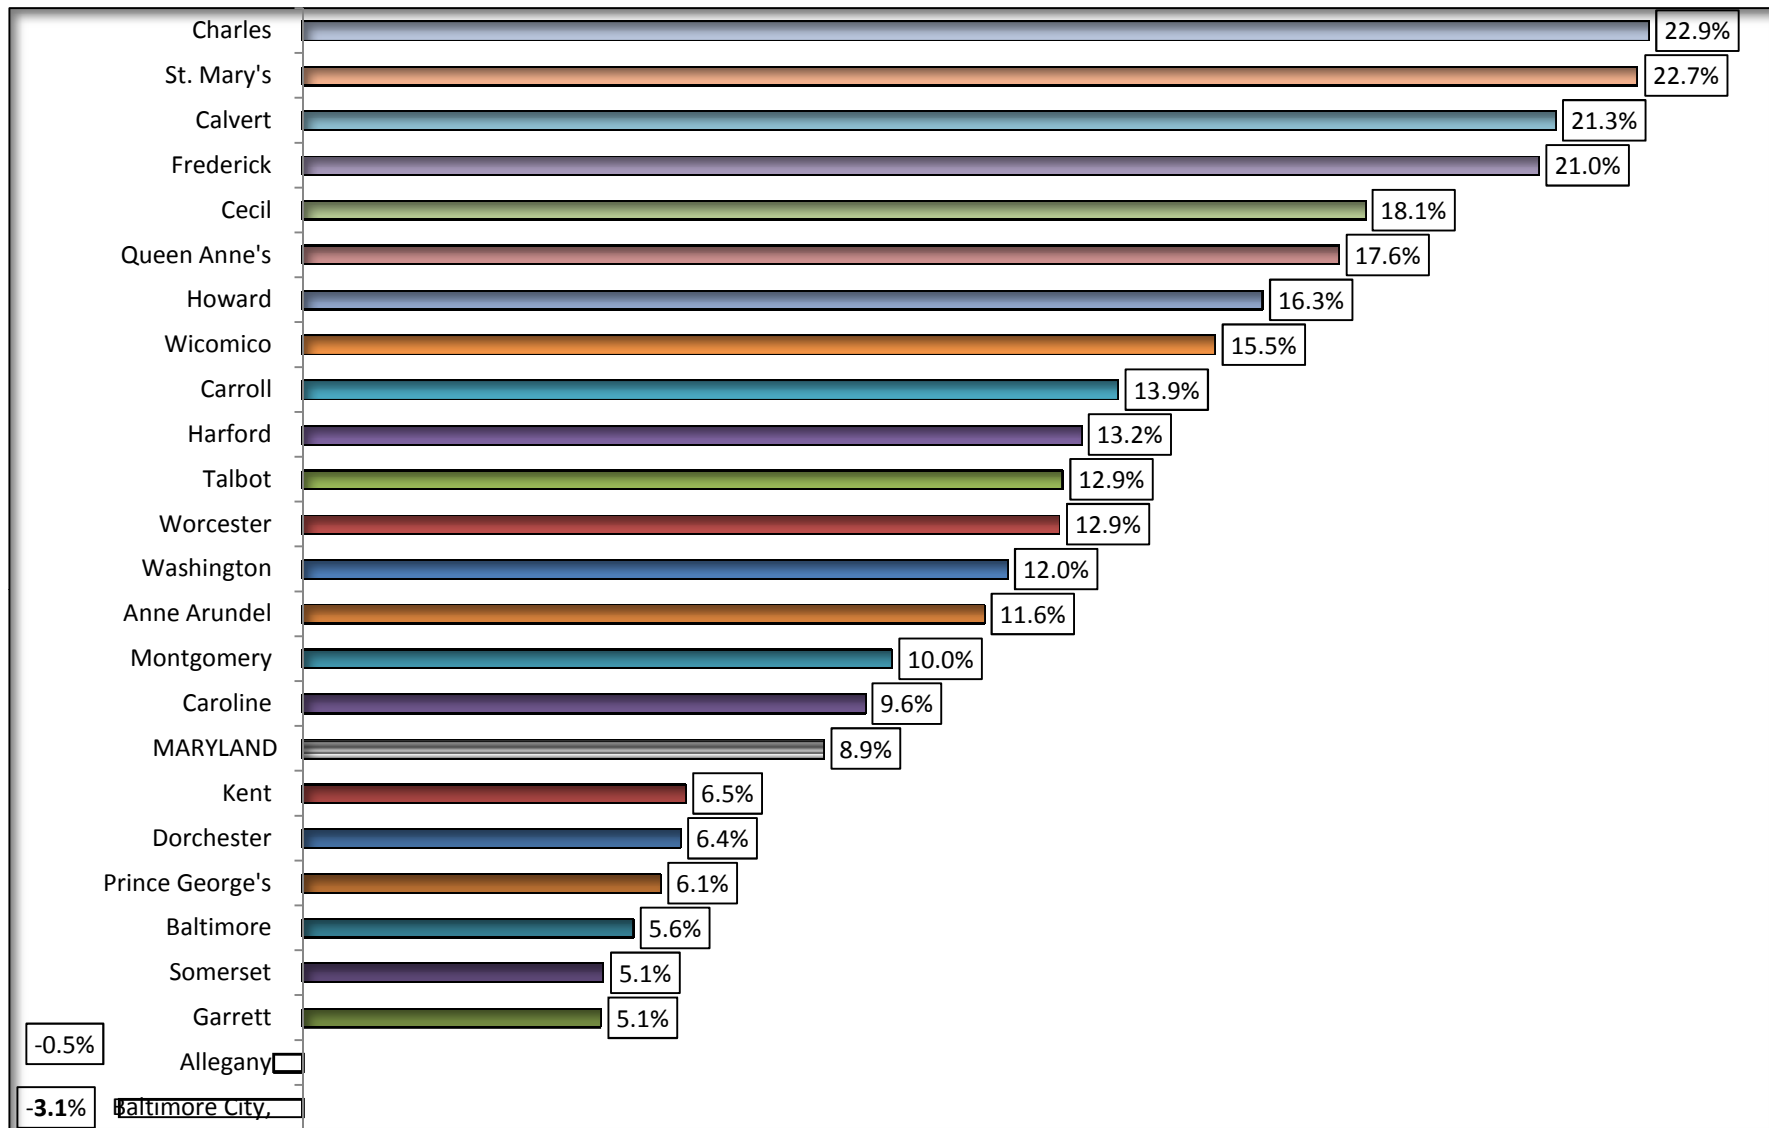

**Chart 6C. MARYLAND AND JURISDICTION VACANT HOUSING UNITS
PERCENT CHANGE: 2000 - 2010**

SOURCE: U. S. Bureau of the Census, Census 2010, P. L. 94 - 17 Release.

Prepared by the Maryland Department of Planning, Projections and Data Analysis / State Data Center, February 2011.