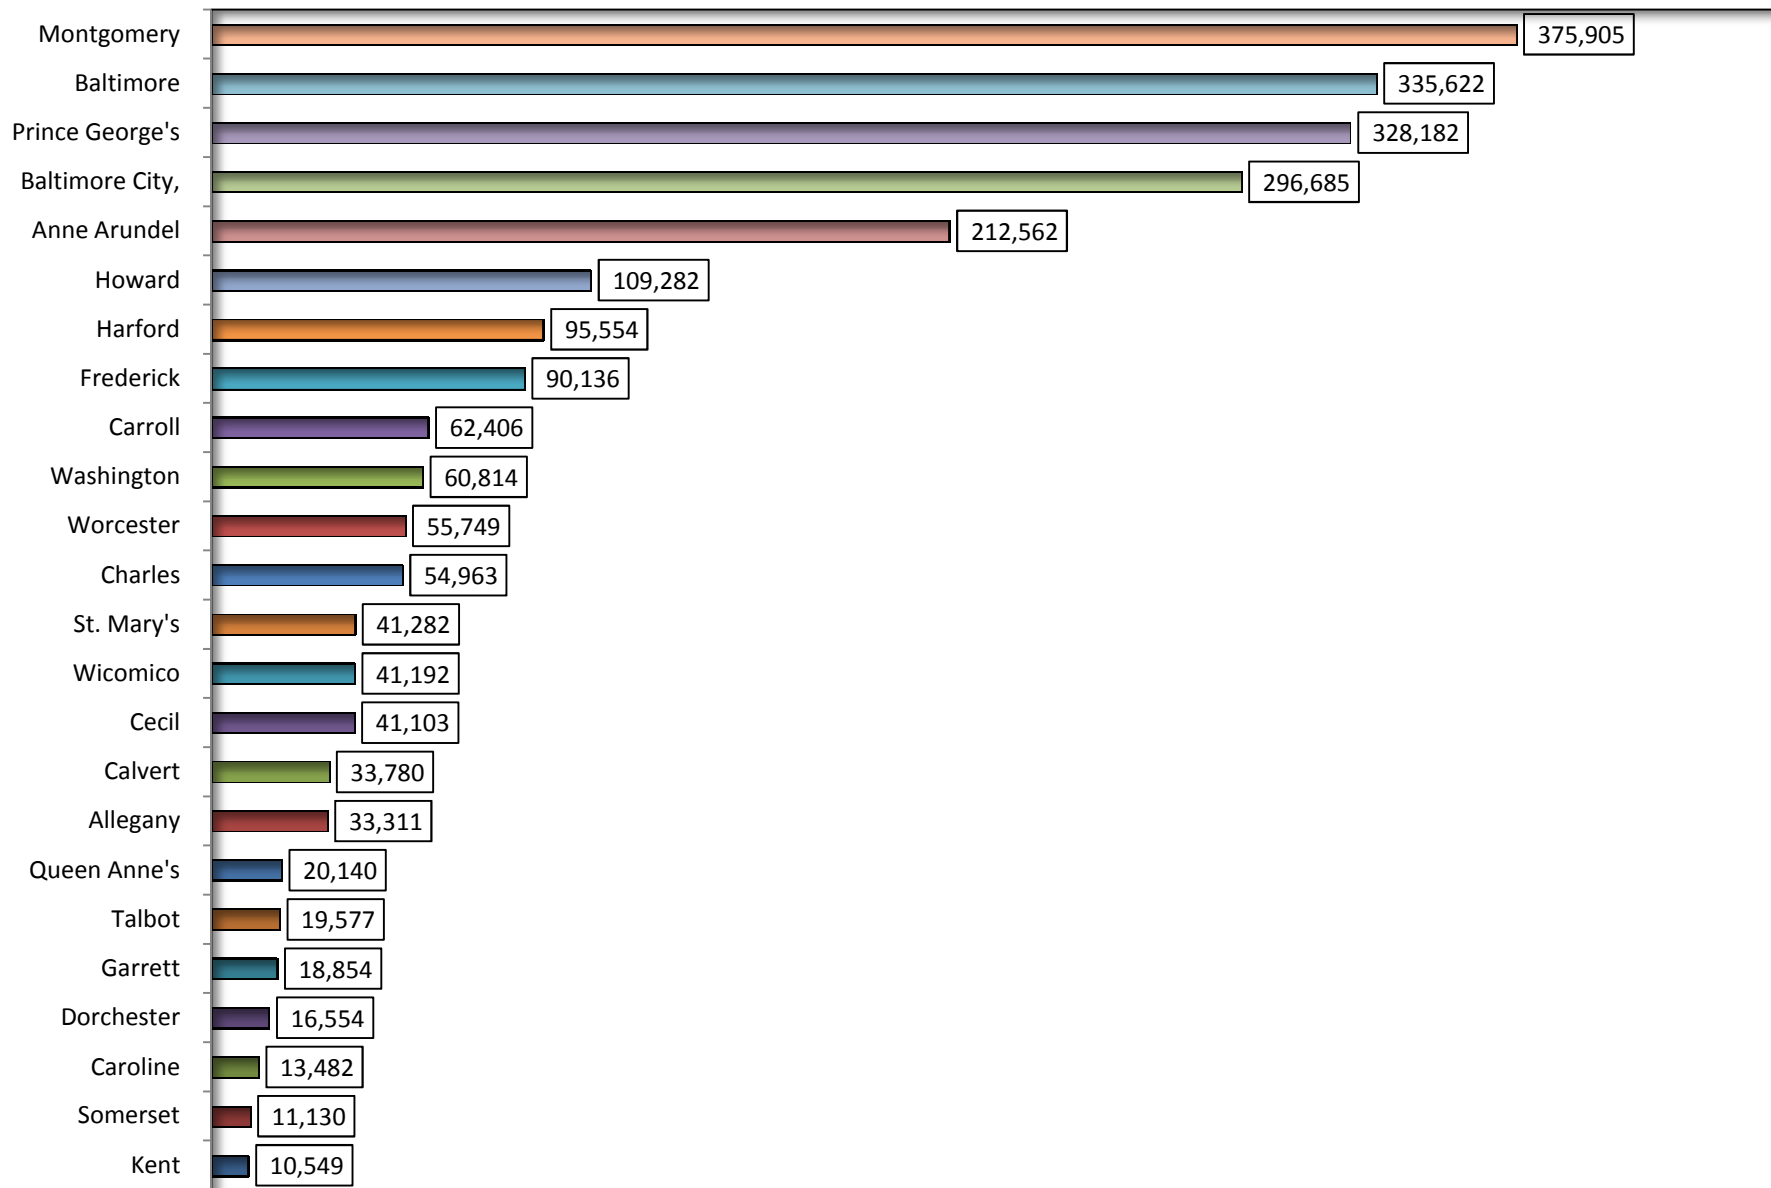

Chart 4A. MARYLAND JURISDICTION HOUSING UNITS: 2010

SOURCE: U. S. Bureau of the Census, Census 2010, P. L. 94 - 17 Release.

Prepared by the Maryland Department of Planning, Projections and Data Analysis / State Data Center, February 2011.