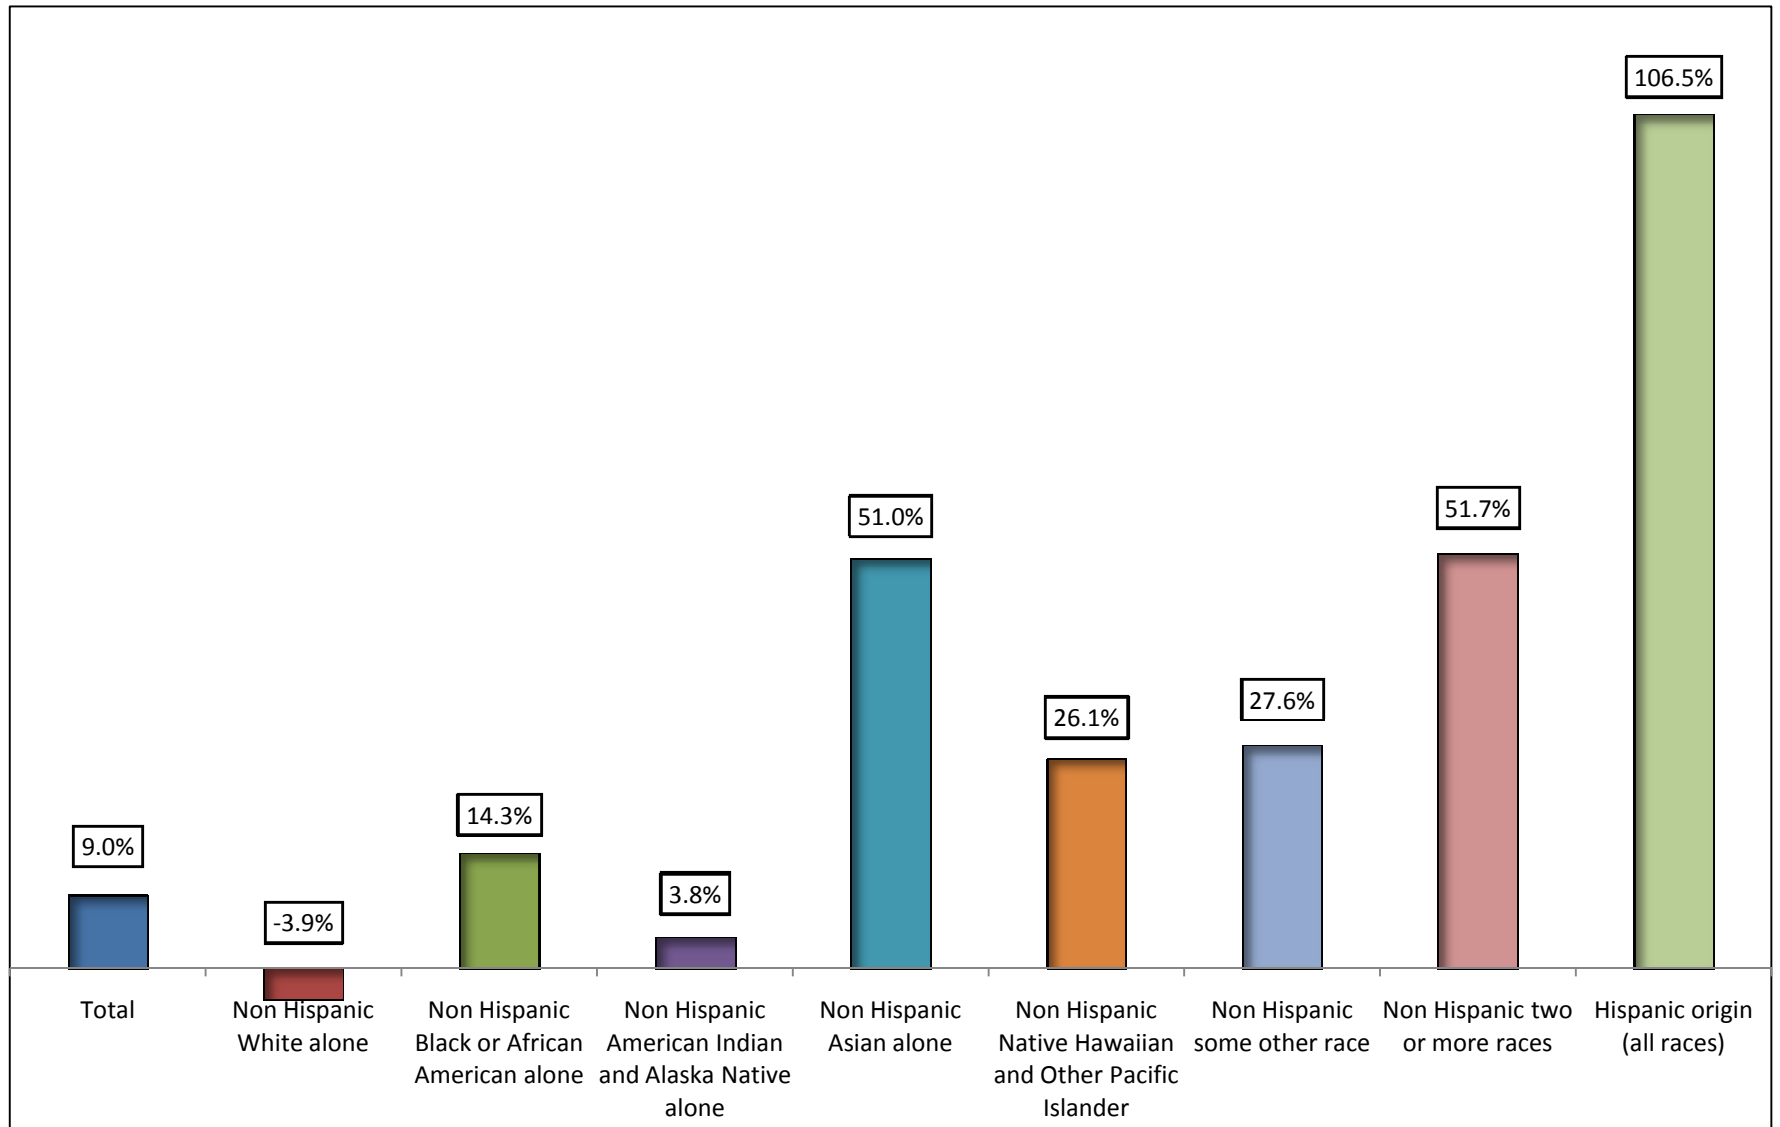

**Chart 3. MARYLAND NON HISPANIC RACE AND HISPANIC ORIGIN
PERCENT POPULATION CHANGE: 2000 - 2010**

SOURCE: U. S. Bureau of the Census, Census 2010, P.L. 94 - 171 Release.

Prepared by the Maryland Department of Planning, Projections and Data Analysis / State Data Center, February 2011.