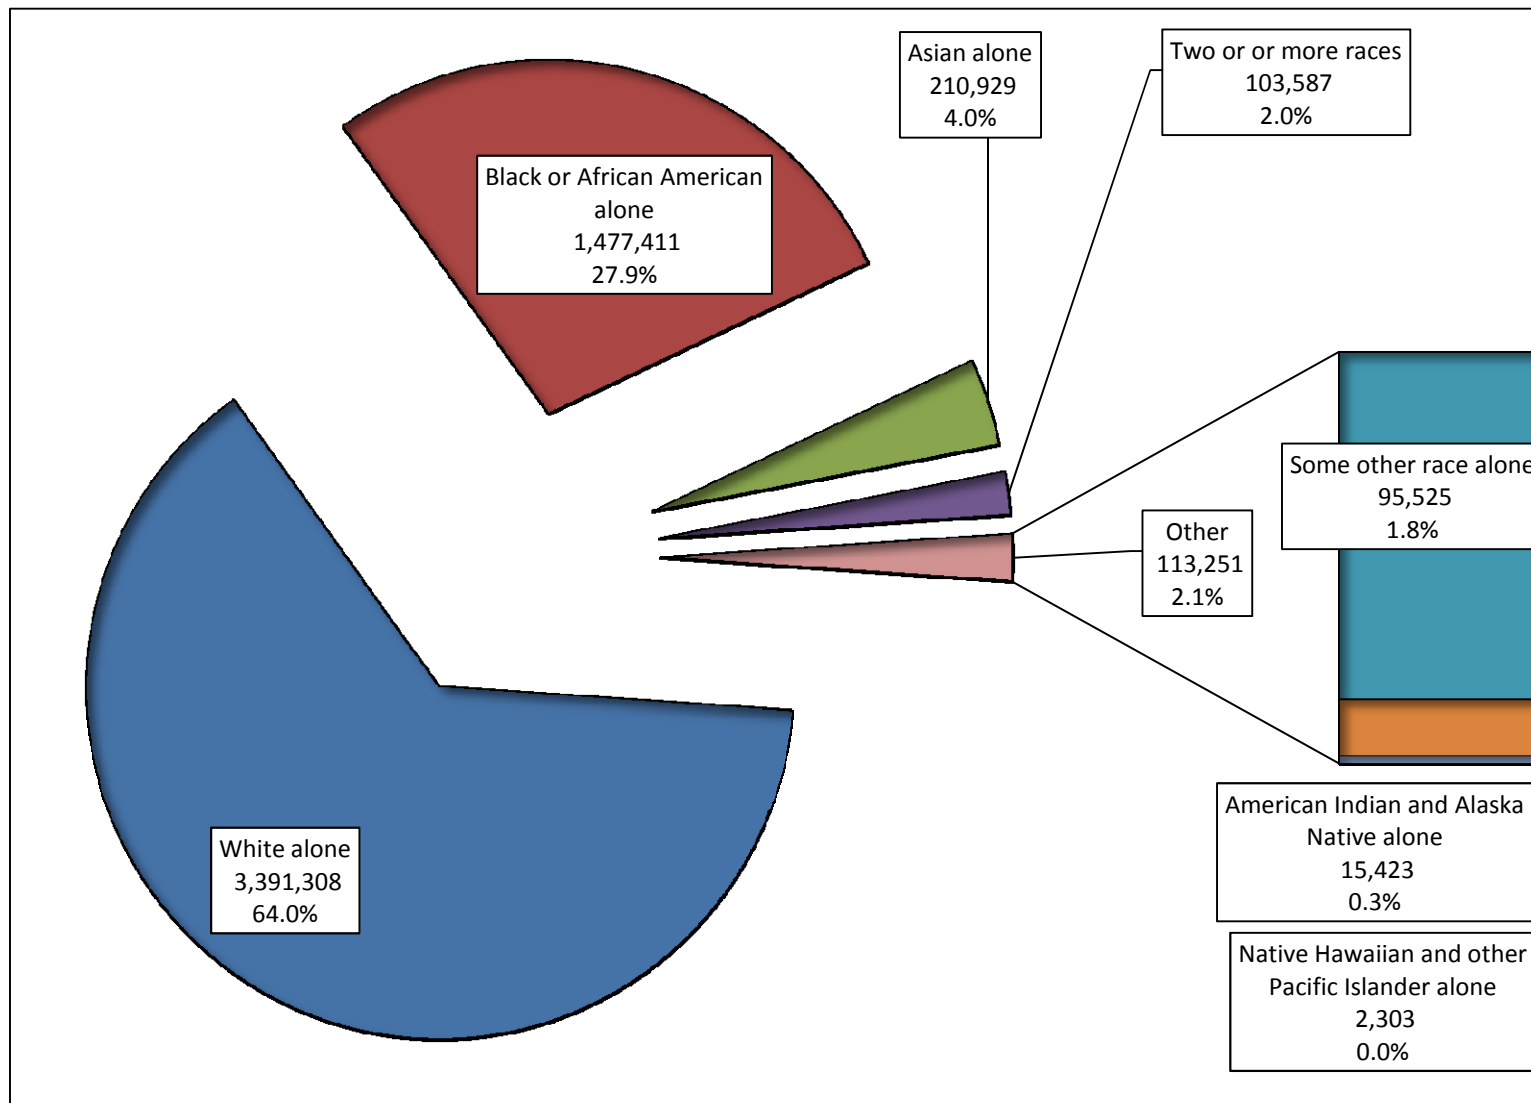

**Chart 1A. MARYLAND TOTAL POPULATION BY RACE: 2000**

SOURCE: U. S. Bureau of the Census, Census 2000, P.L. 94 - 171 Release.

Prepared by the Maryland Department of Planning, Projections and Data Analysis / State Data Center, February 2011.