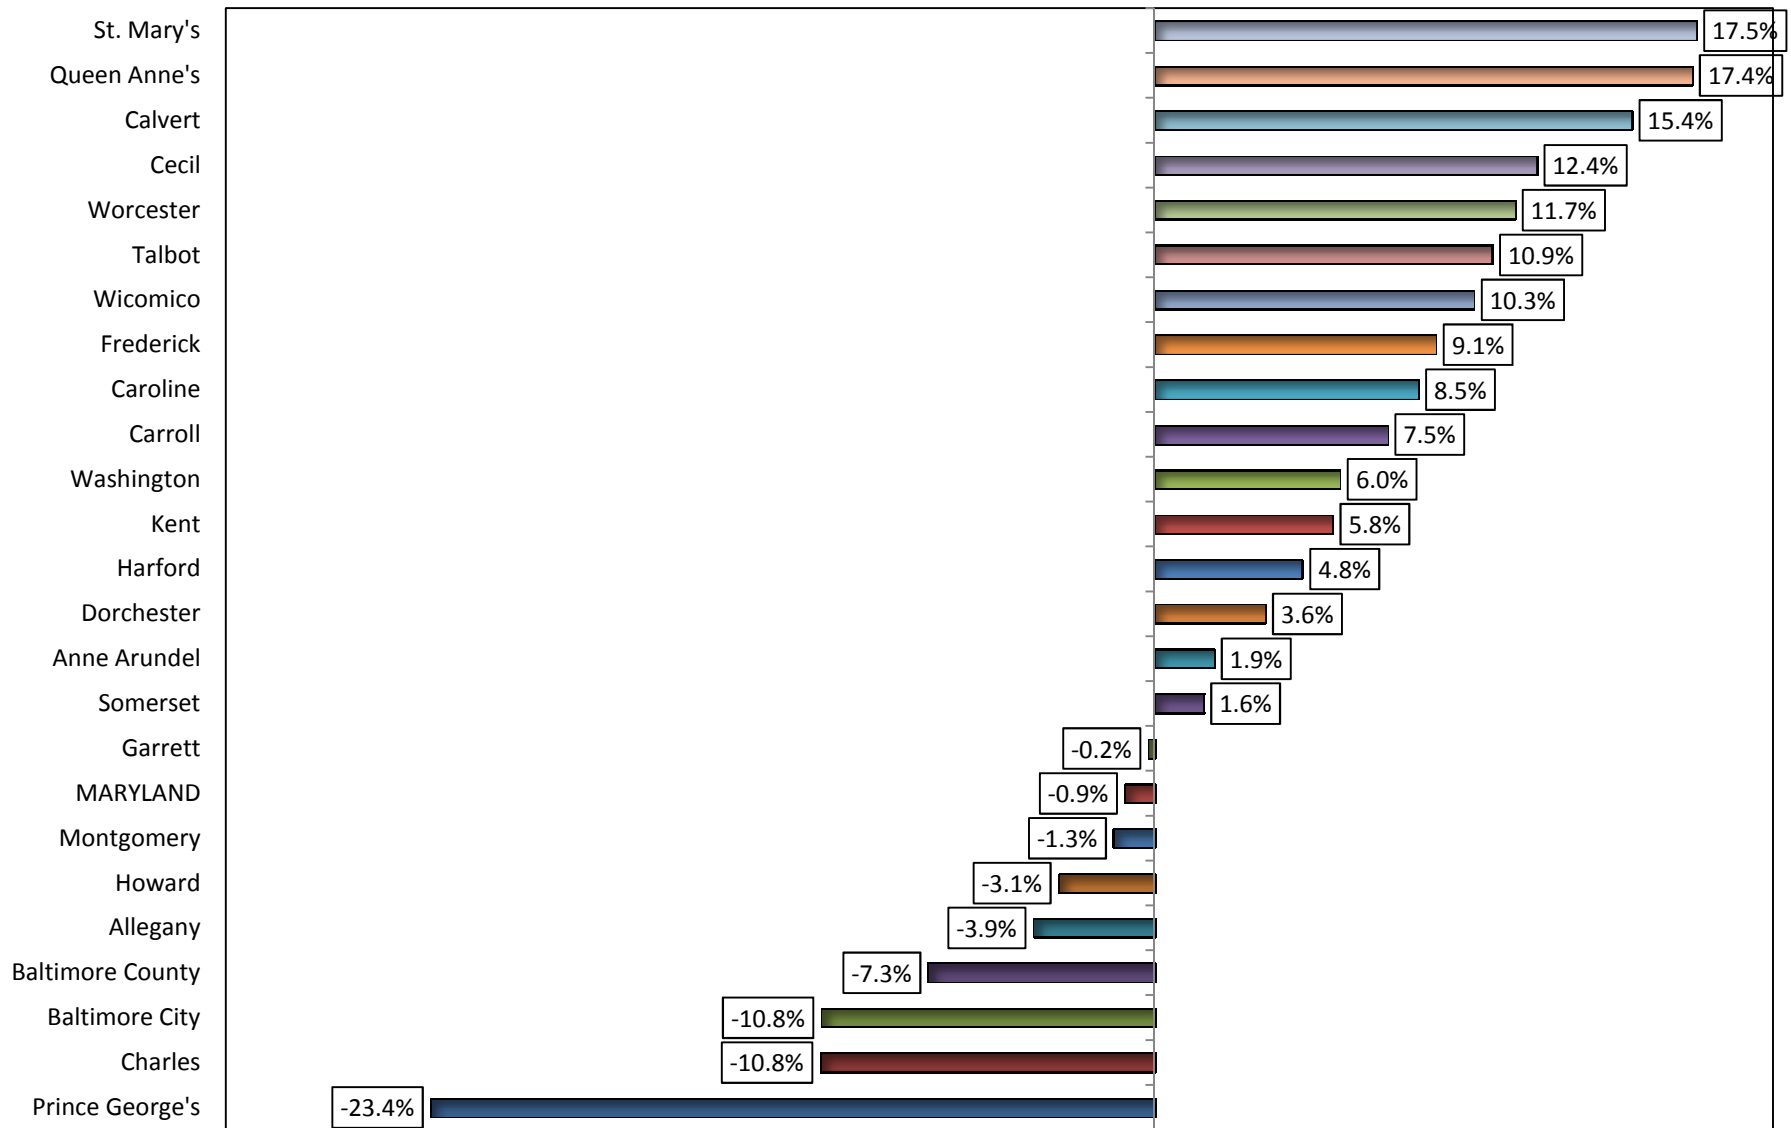

**Chart 18. MARYLAND JURISDICTION WHITE ALONE PERCENT  
POPULATION CHANGE: 2000 - 2010**

SOURCE: U. S. Bureau of the Census, Census 2010, P.L. 94 - 171 Release.

Prepared by the Maryland Department of Planning, Projections and Data Analysis / State Data Center, February 2011.