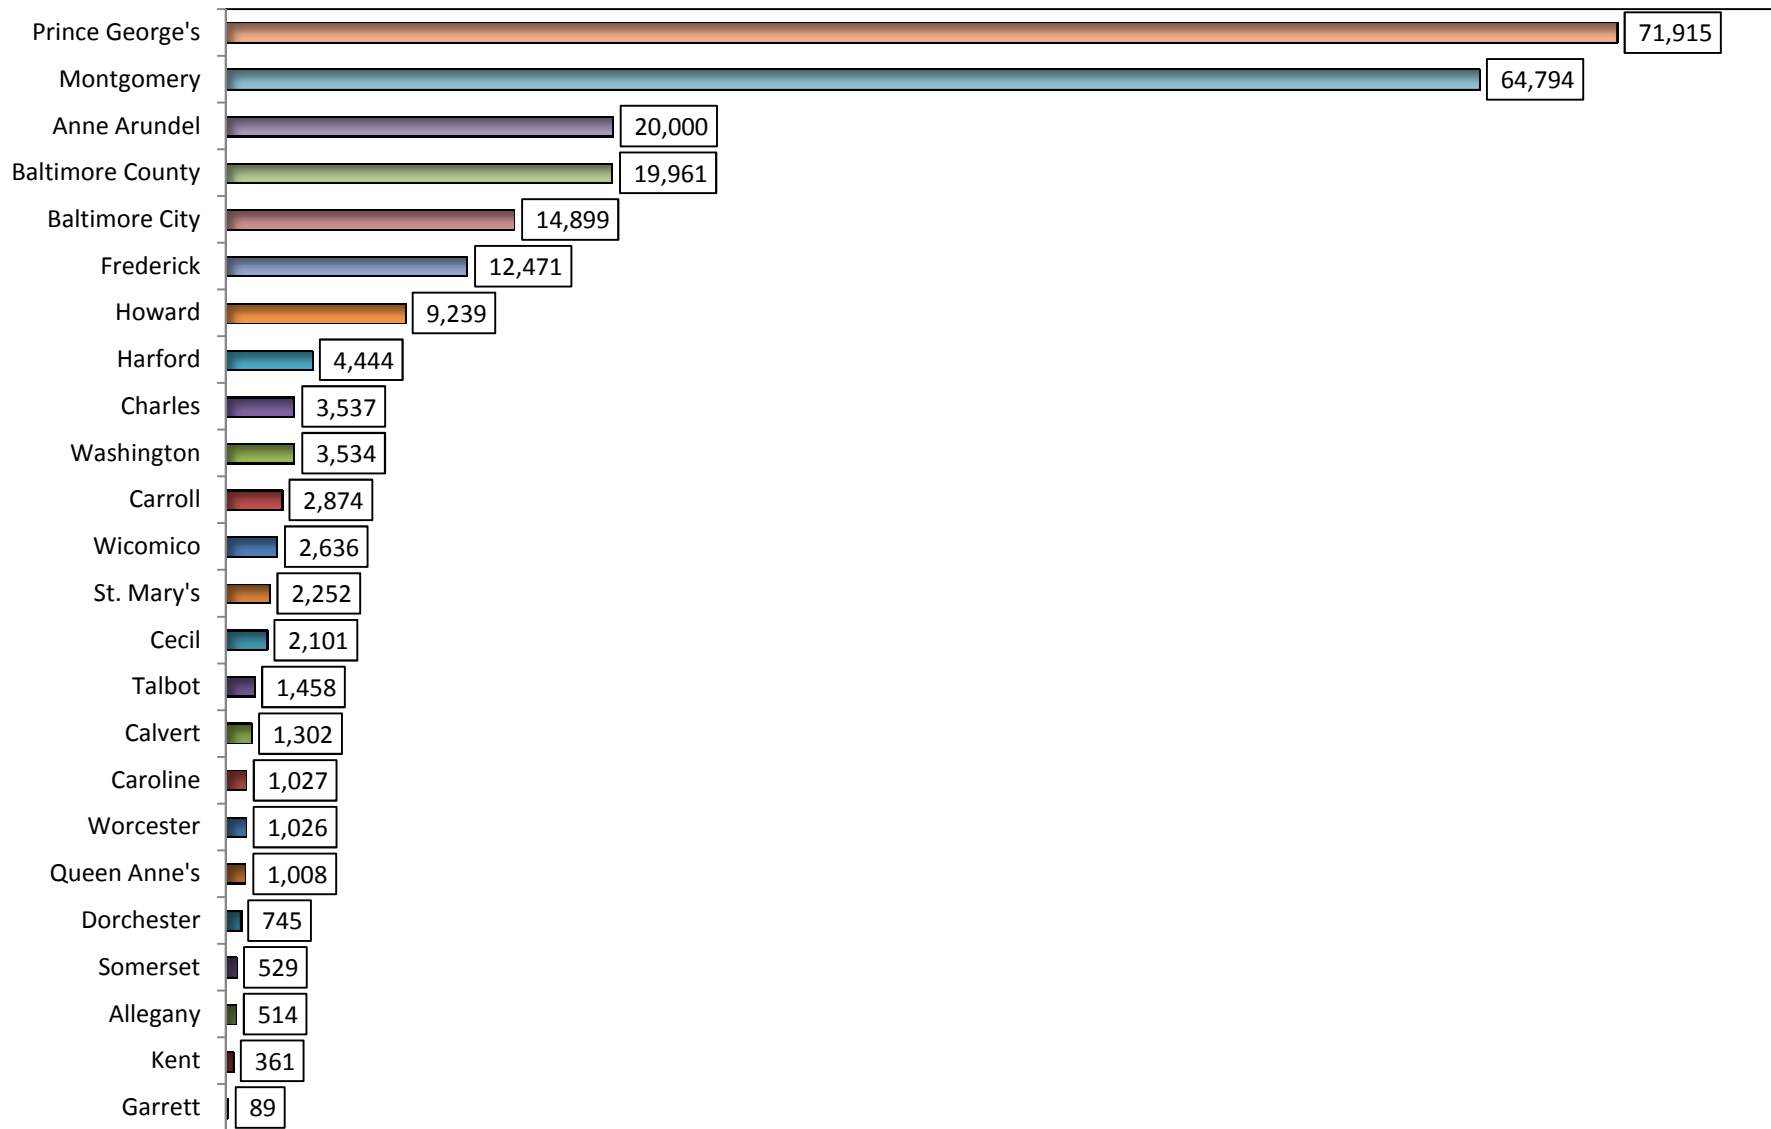

**Chart 15. MARYLAND JURISDICTION HISPANIC ORIGIN POPULATION
CHANGE: 2000 - 2010**

SOURCE: U. S. Bureau of the Census, Census 2010, P.L. 94 - 171 Release.

Prepared by the Maryland Department of Planning, Projections and Data Analysis / State Data Center, February 2011.