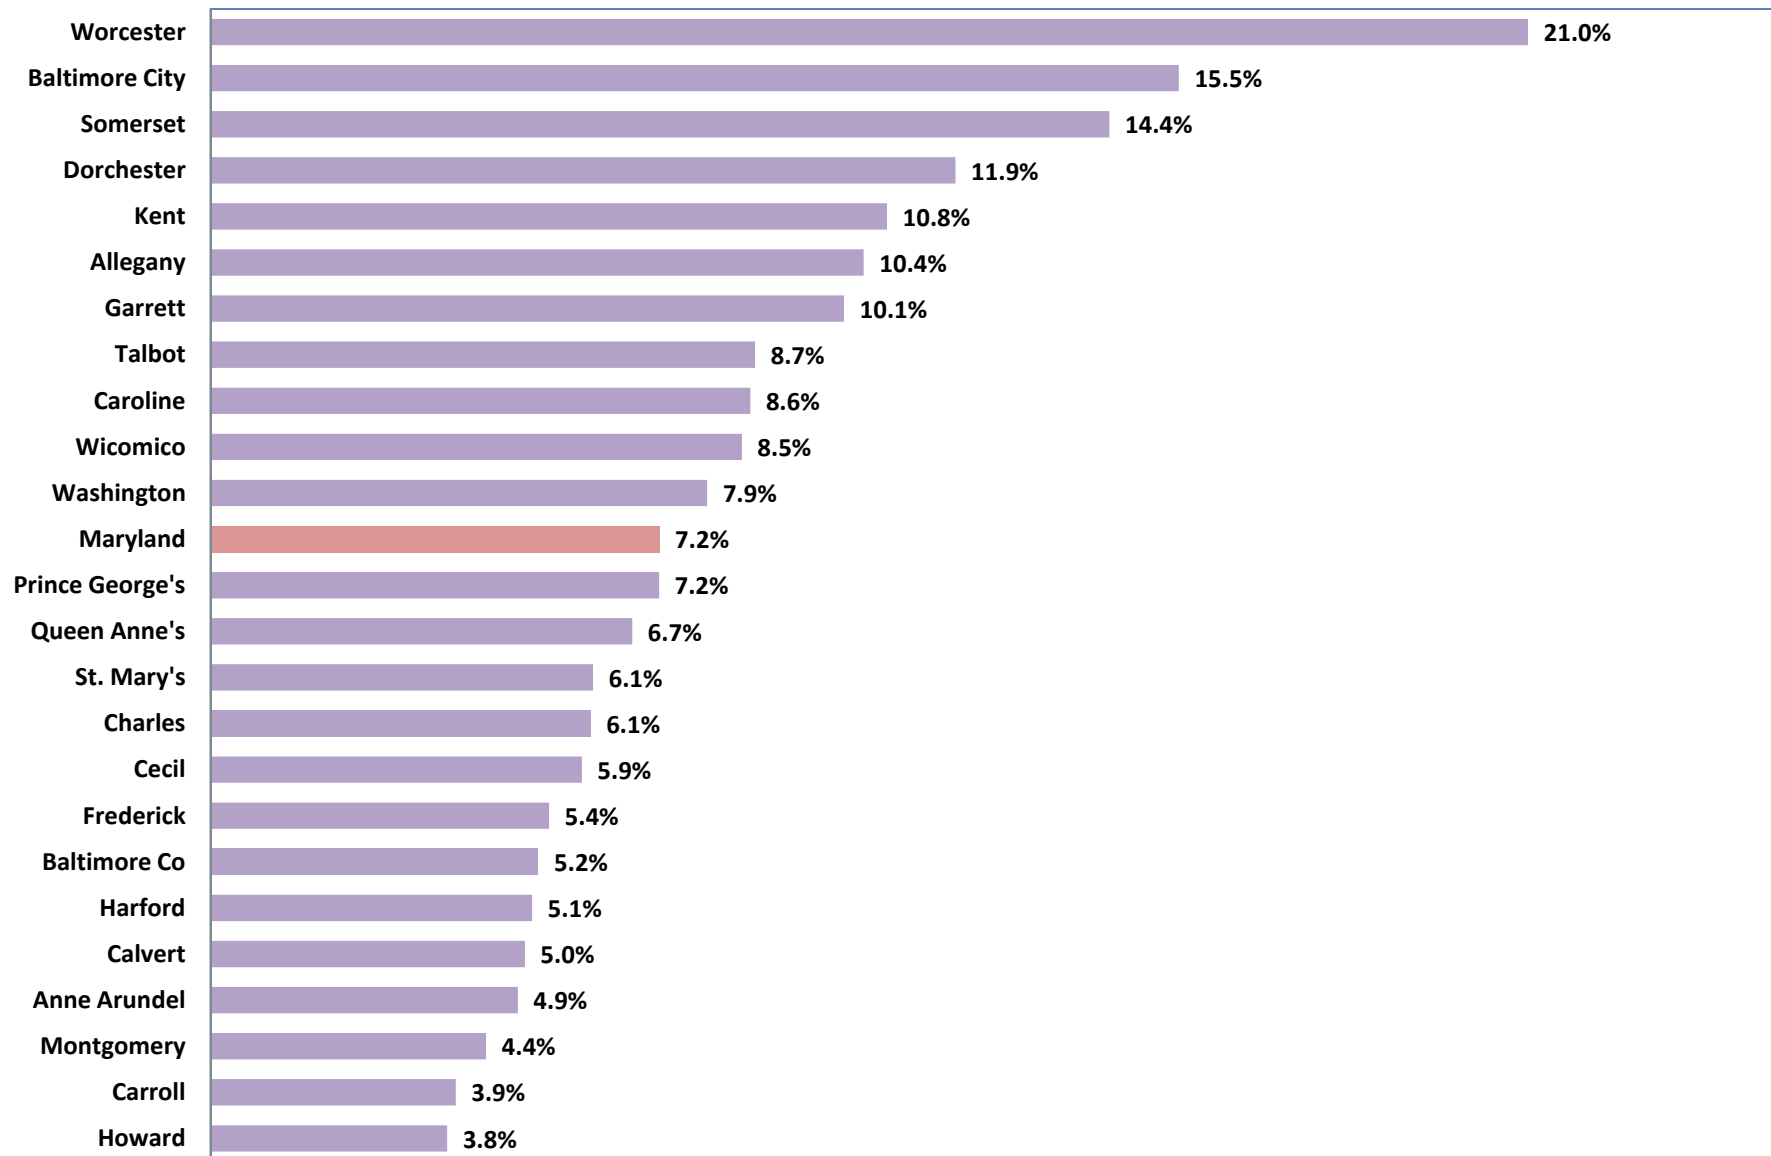

2010 Vacancy Rate (less seasonal units) for Maryland's Jurisdictions

Prepared by the Maryland Department of Planning. Source: U.S. Census Bureau, 2010 Demographic Profiles, May 2011