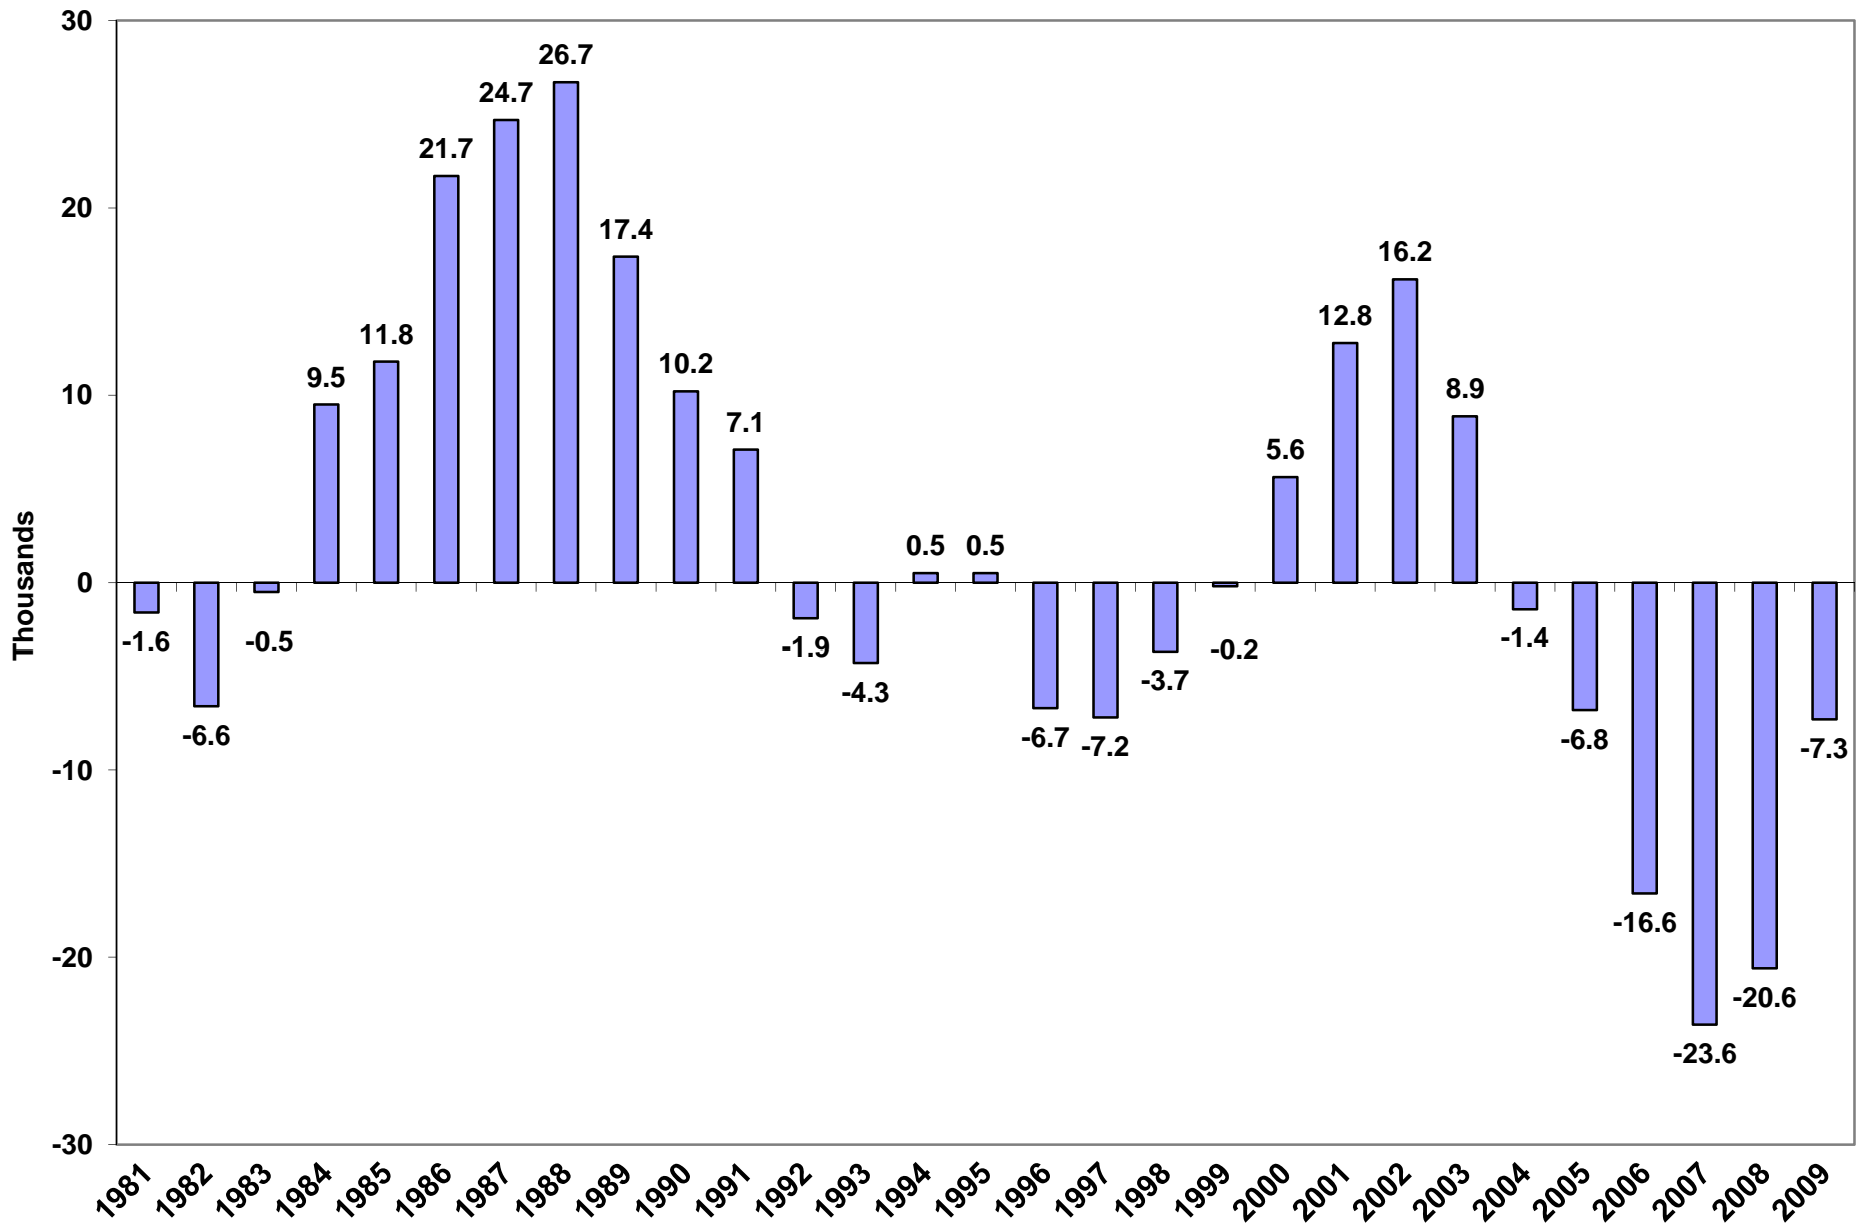

### Chart 1. Net Migration Flows for Maryland, 1981- 2009

Prepared by the Maryland Department of Planning, Planning Data Services based on summary data prepared by the Internal Revenue Service.