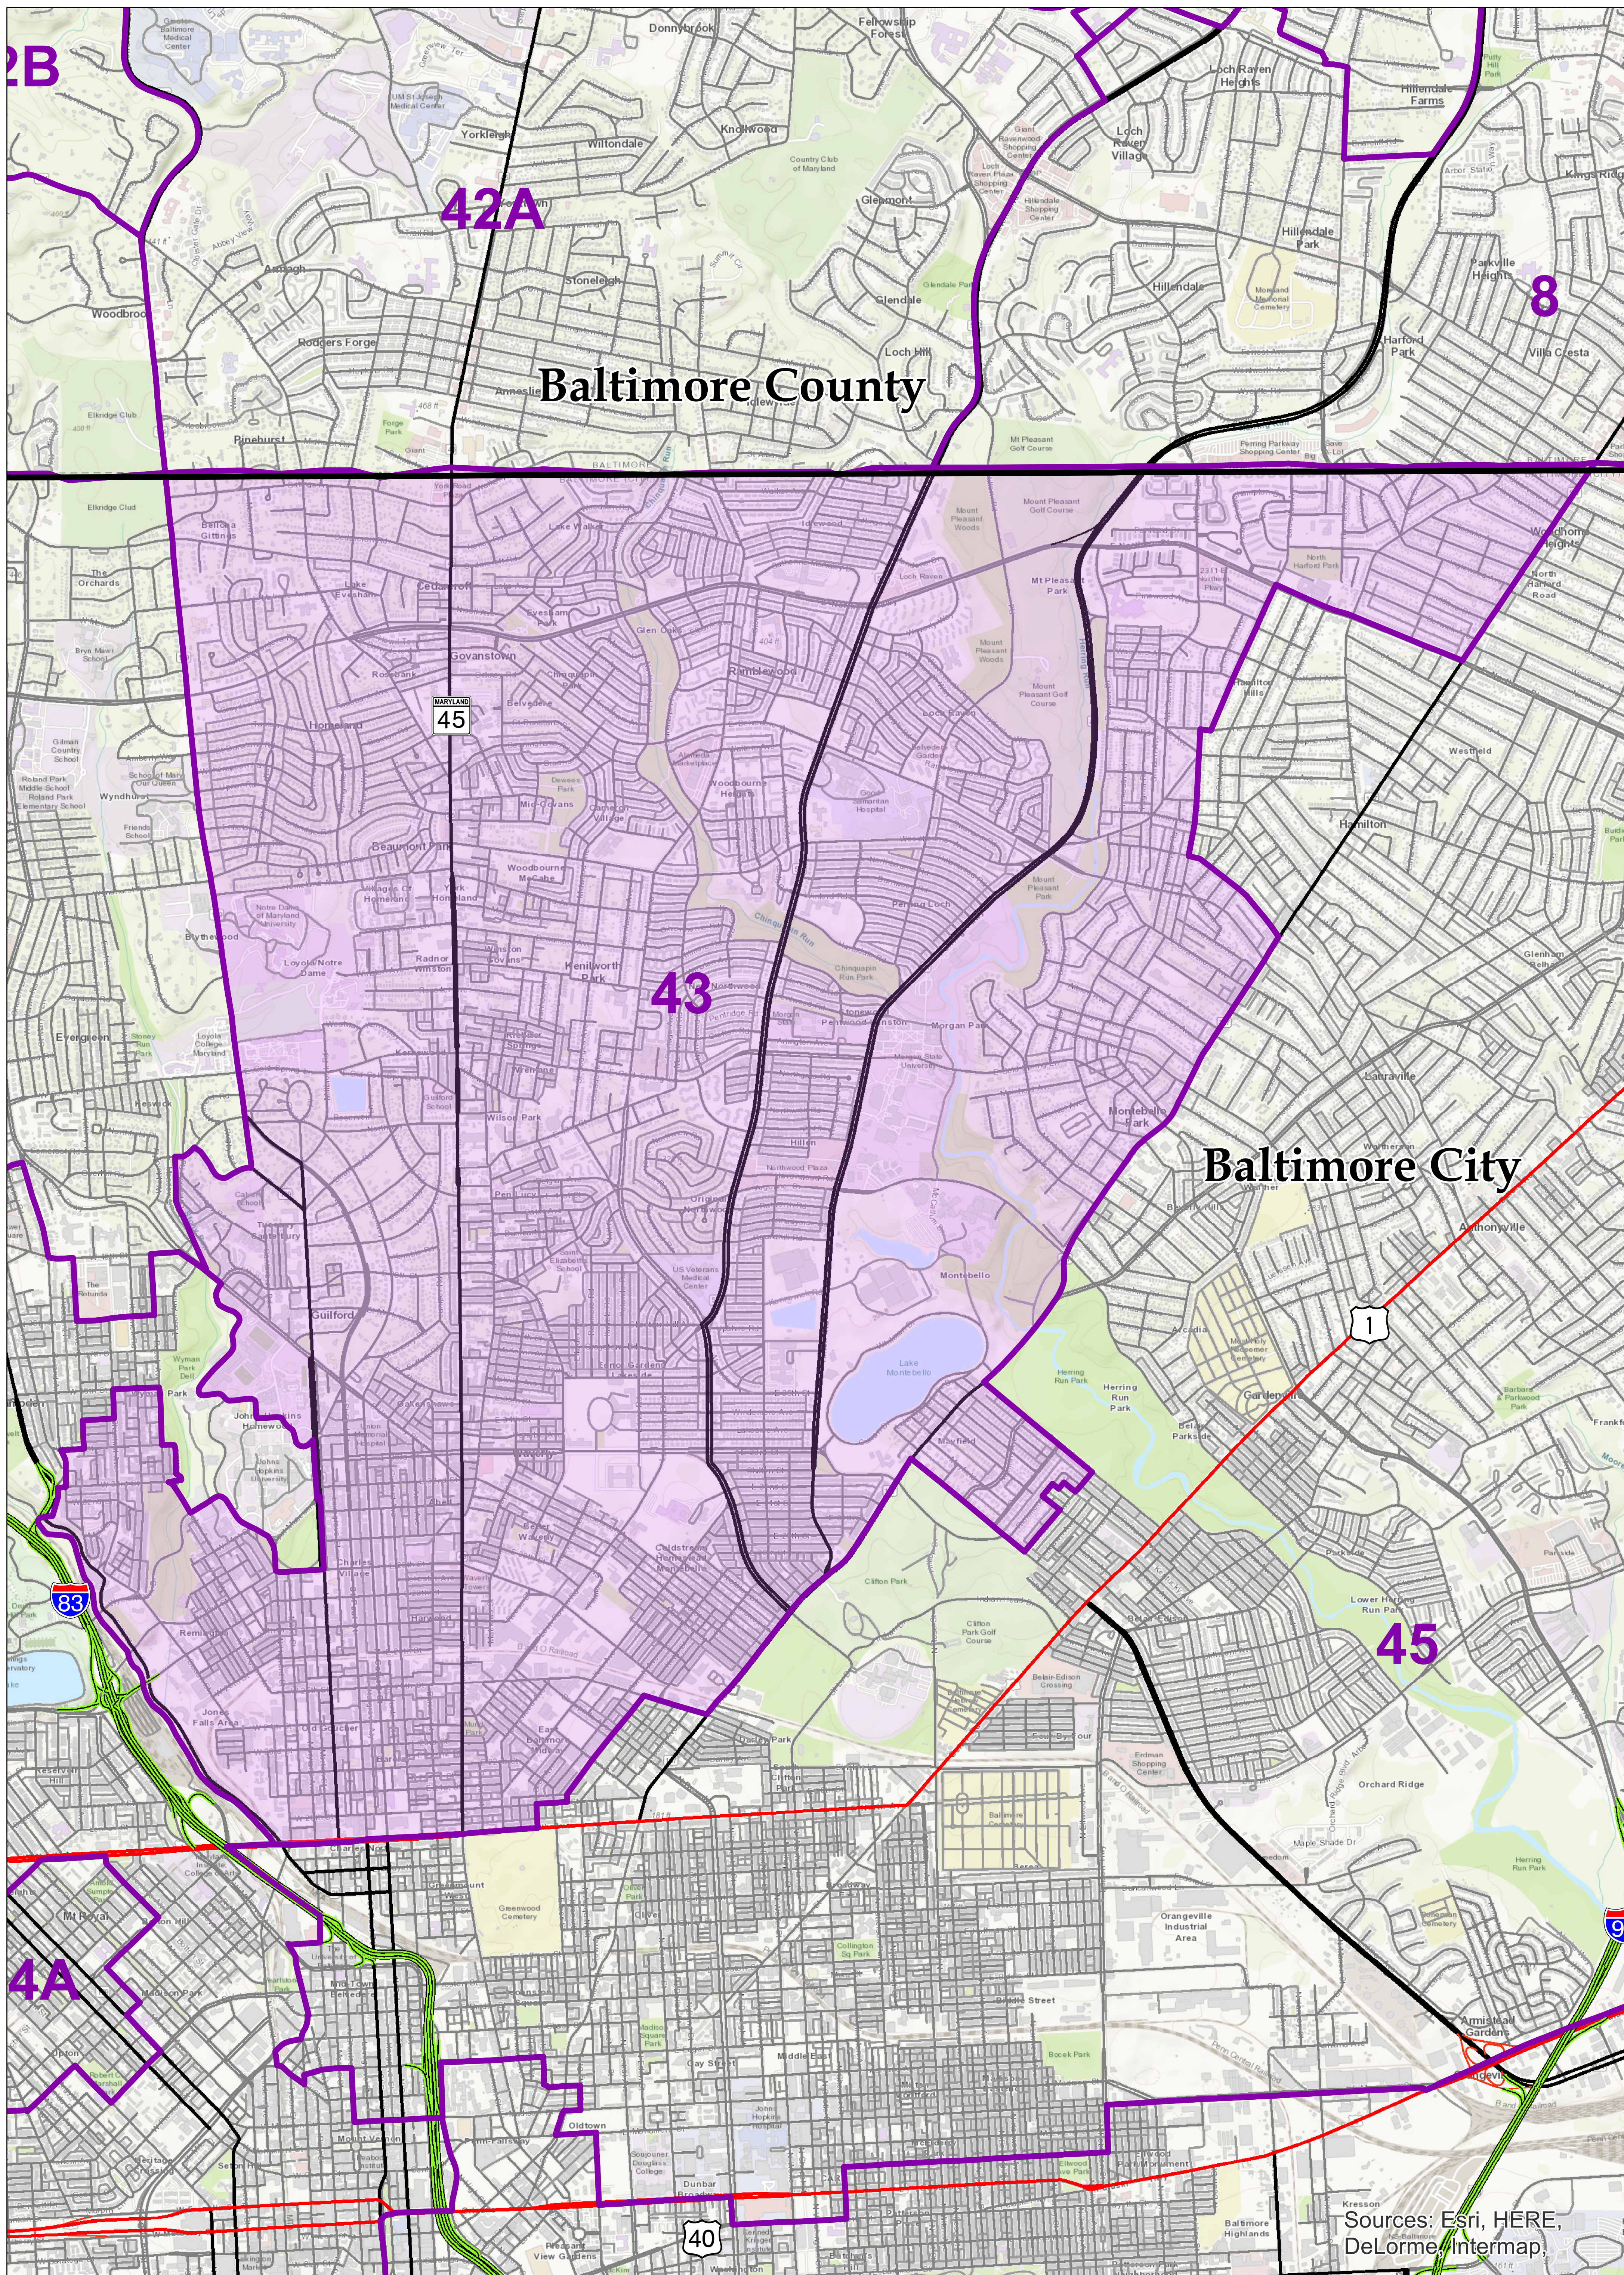

# Maryland 2012 Legislative District 43

SJR1/HJR1, February 24, 2012

Prepared by Maryland Department of Planning  
State Data Center, Redistricting, October 2017

Note: Legislative District Boundary line is based on  
Census TIGER/Line.

Sources: Esri, HERE,  
DeLorme, Intermap,