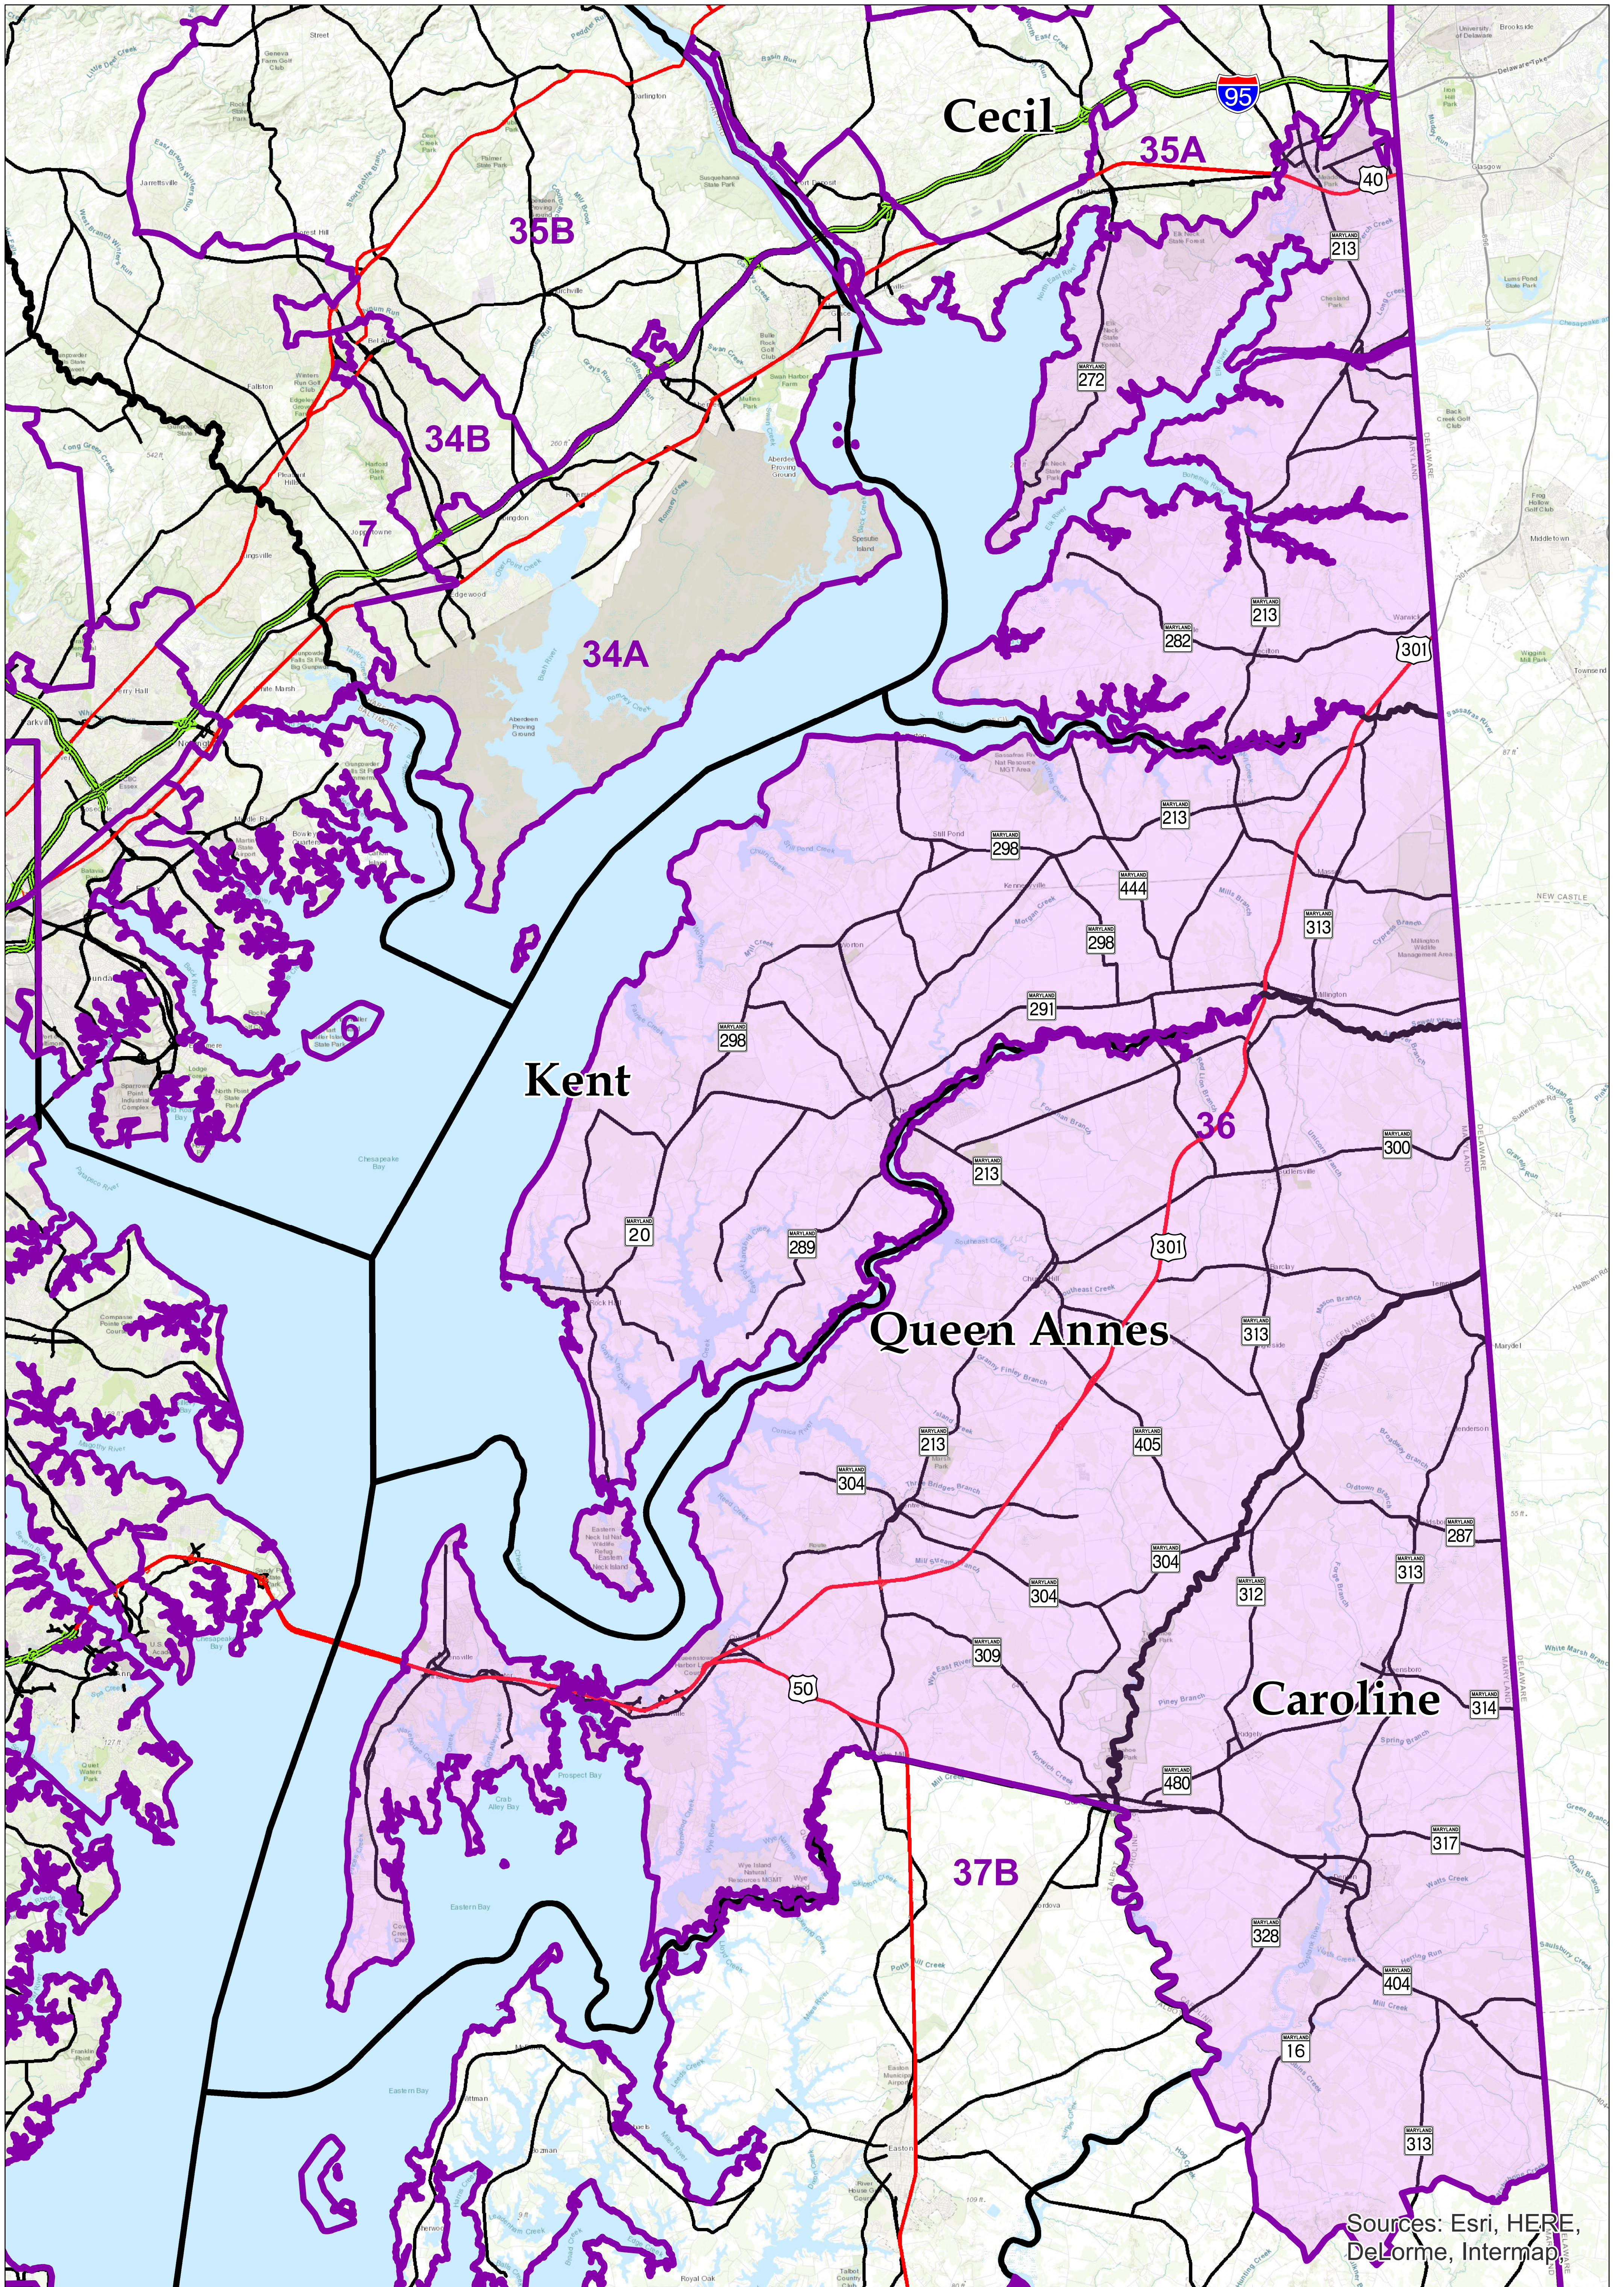

# Maryland 2012 Legislative District 36

SJR1/HJR1, February 24, 2012

Prepared by Maryland Department of Planning  
State Data Center, Redistricting, October 2017

Note: Legislative District Boundary line is based on  
Census TIGER/Line.

Sources: Esri, HERE, DeLorme, Intermap