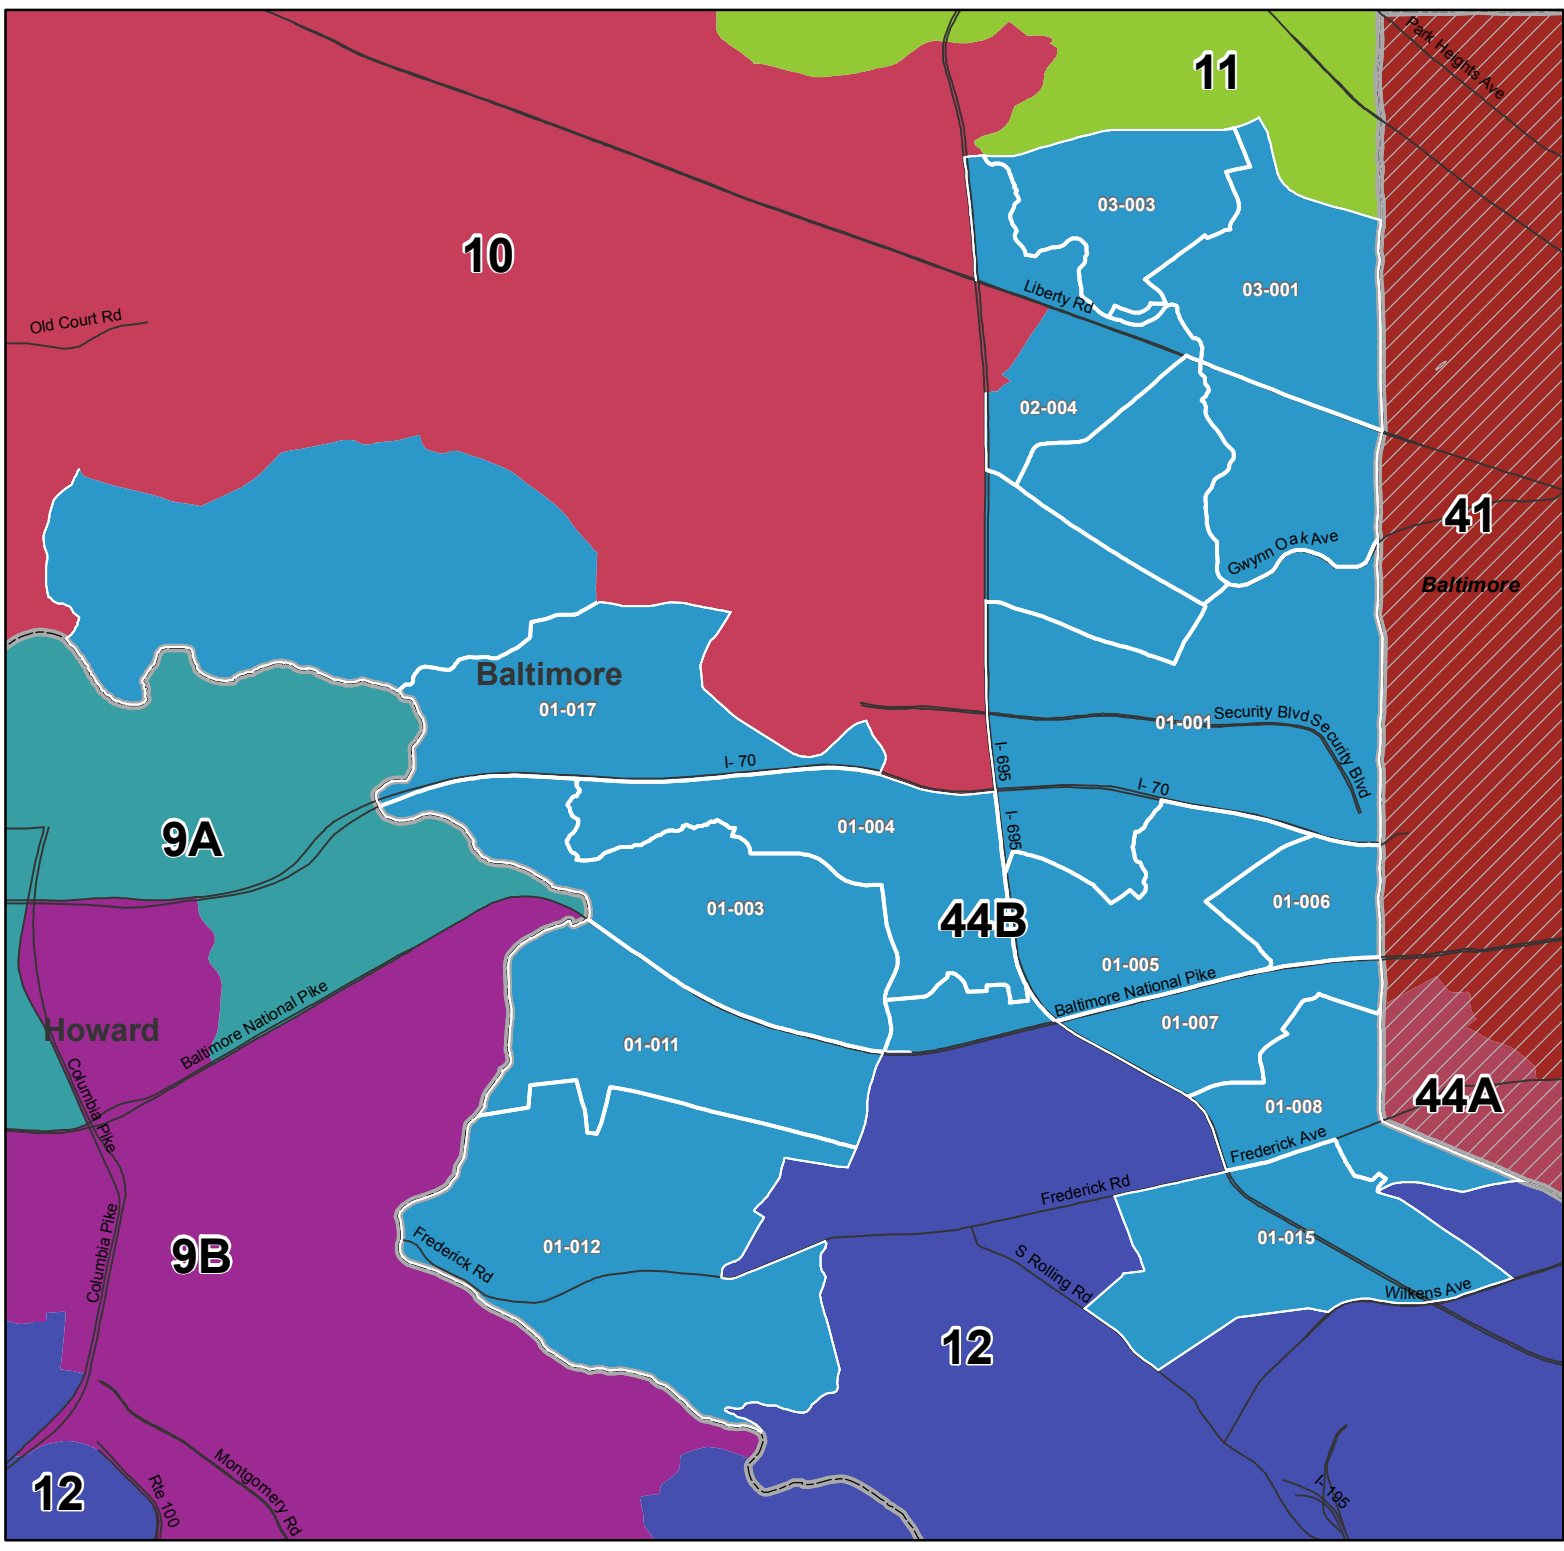

Governor Martin O'Malley's 2012 Legislative District Plan District 44B

-  Municipality
-  2010 Precinct
-  County

Census 2010 Precinct/Voting District (VTD) are based on the Maryland Department of Planning (MDP) submission to U.S. Bureau of the Census November 2009 certified by local Boards of Elections.

Locator Map