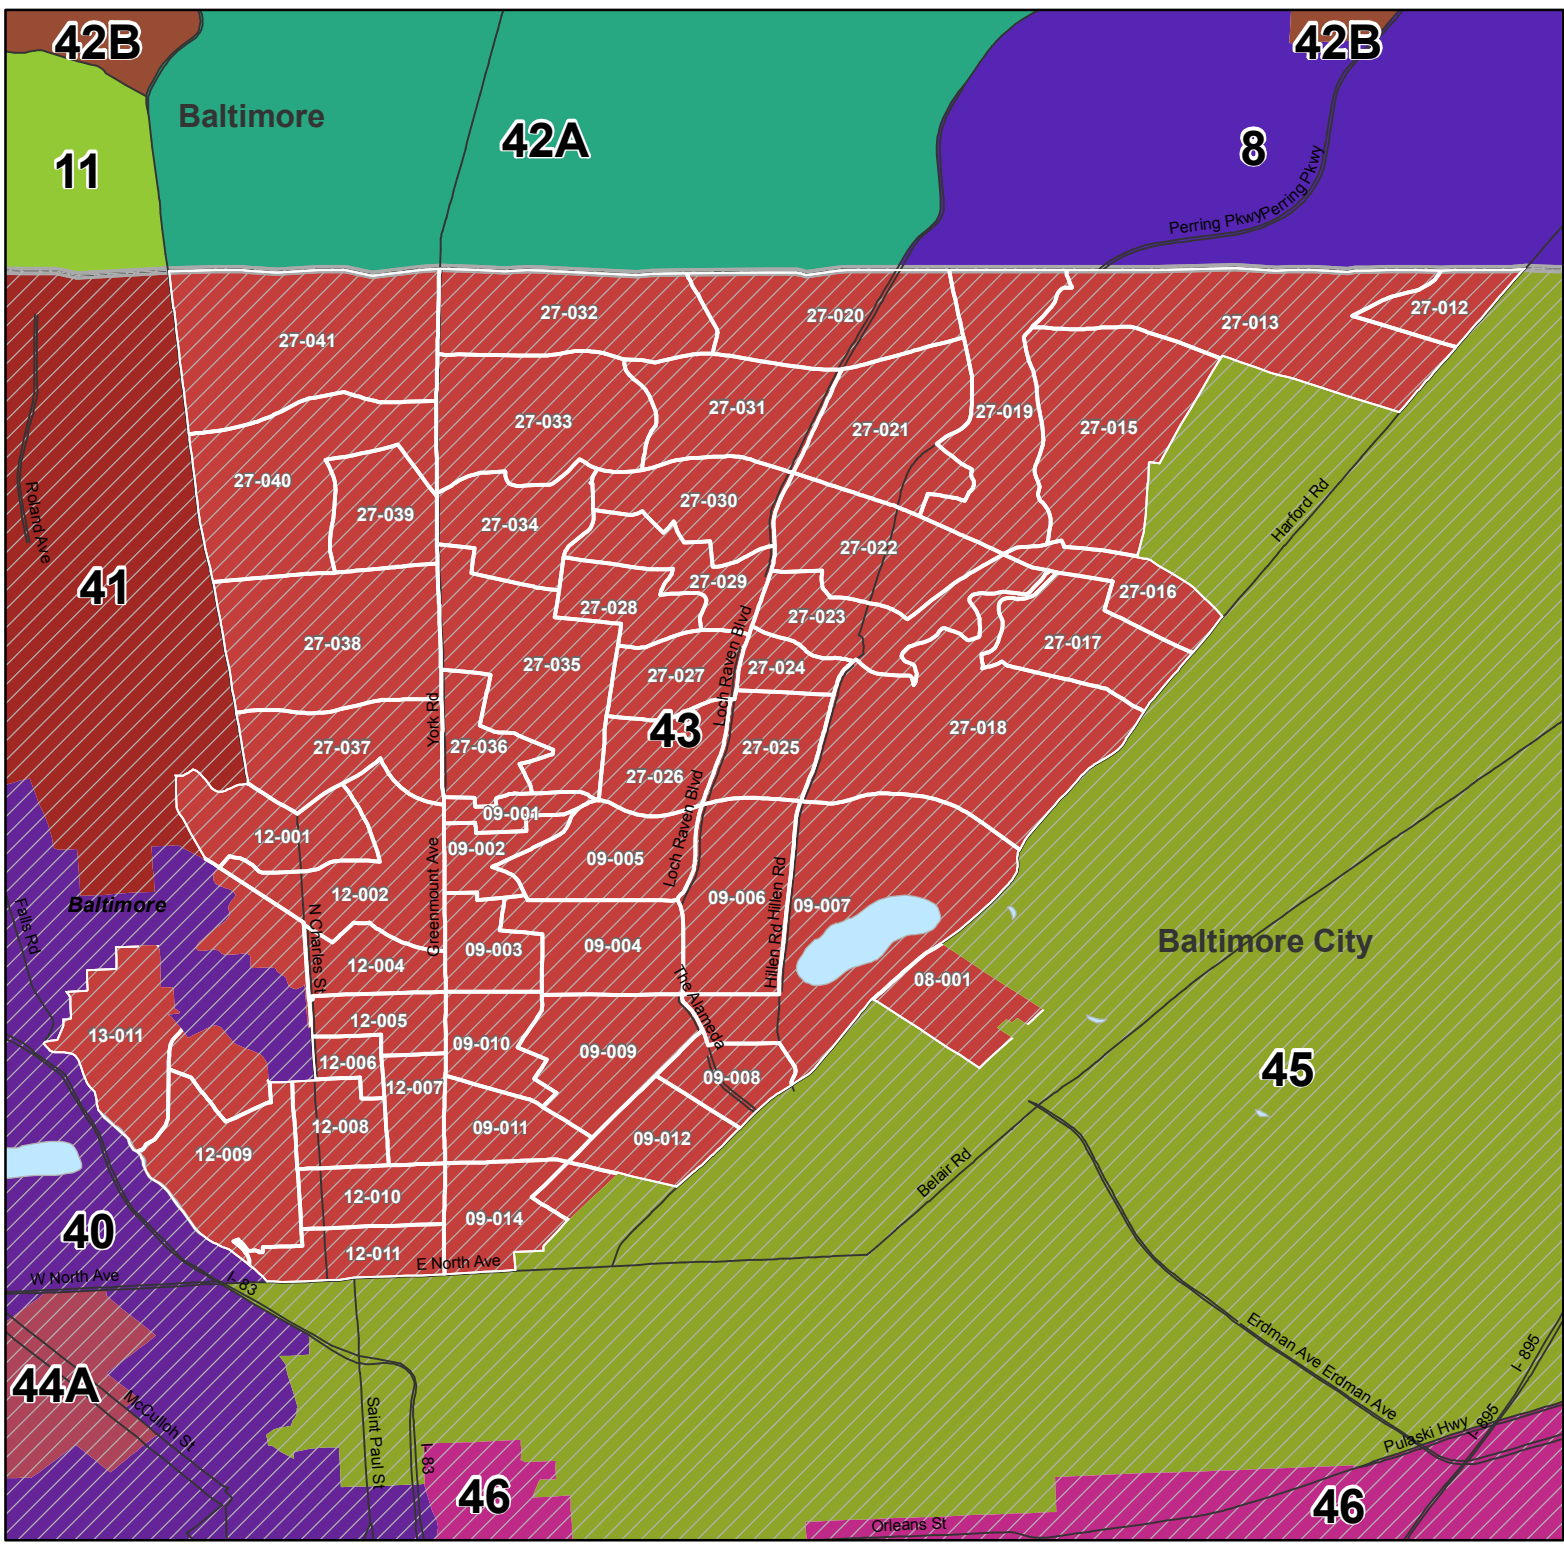

Governor Martin O'Malley's 2012 Legislative District Plan District 43

-  Municipality
-  2010 Precinct
-  County

Census 2010 Precinct/Voting District (VTD) are based on the Maryland Department of Planning (MDP) submission to U.S. Bureau of the Census November 2009 certified by local Boards of Elections.

Locator Map