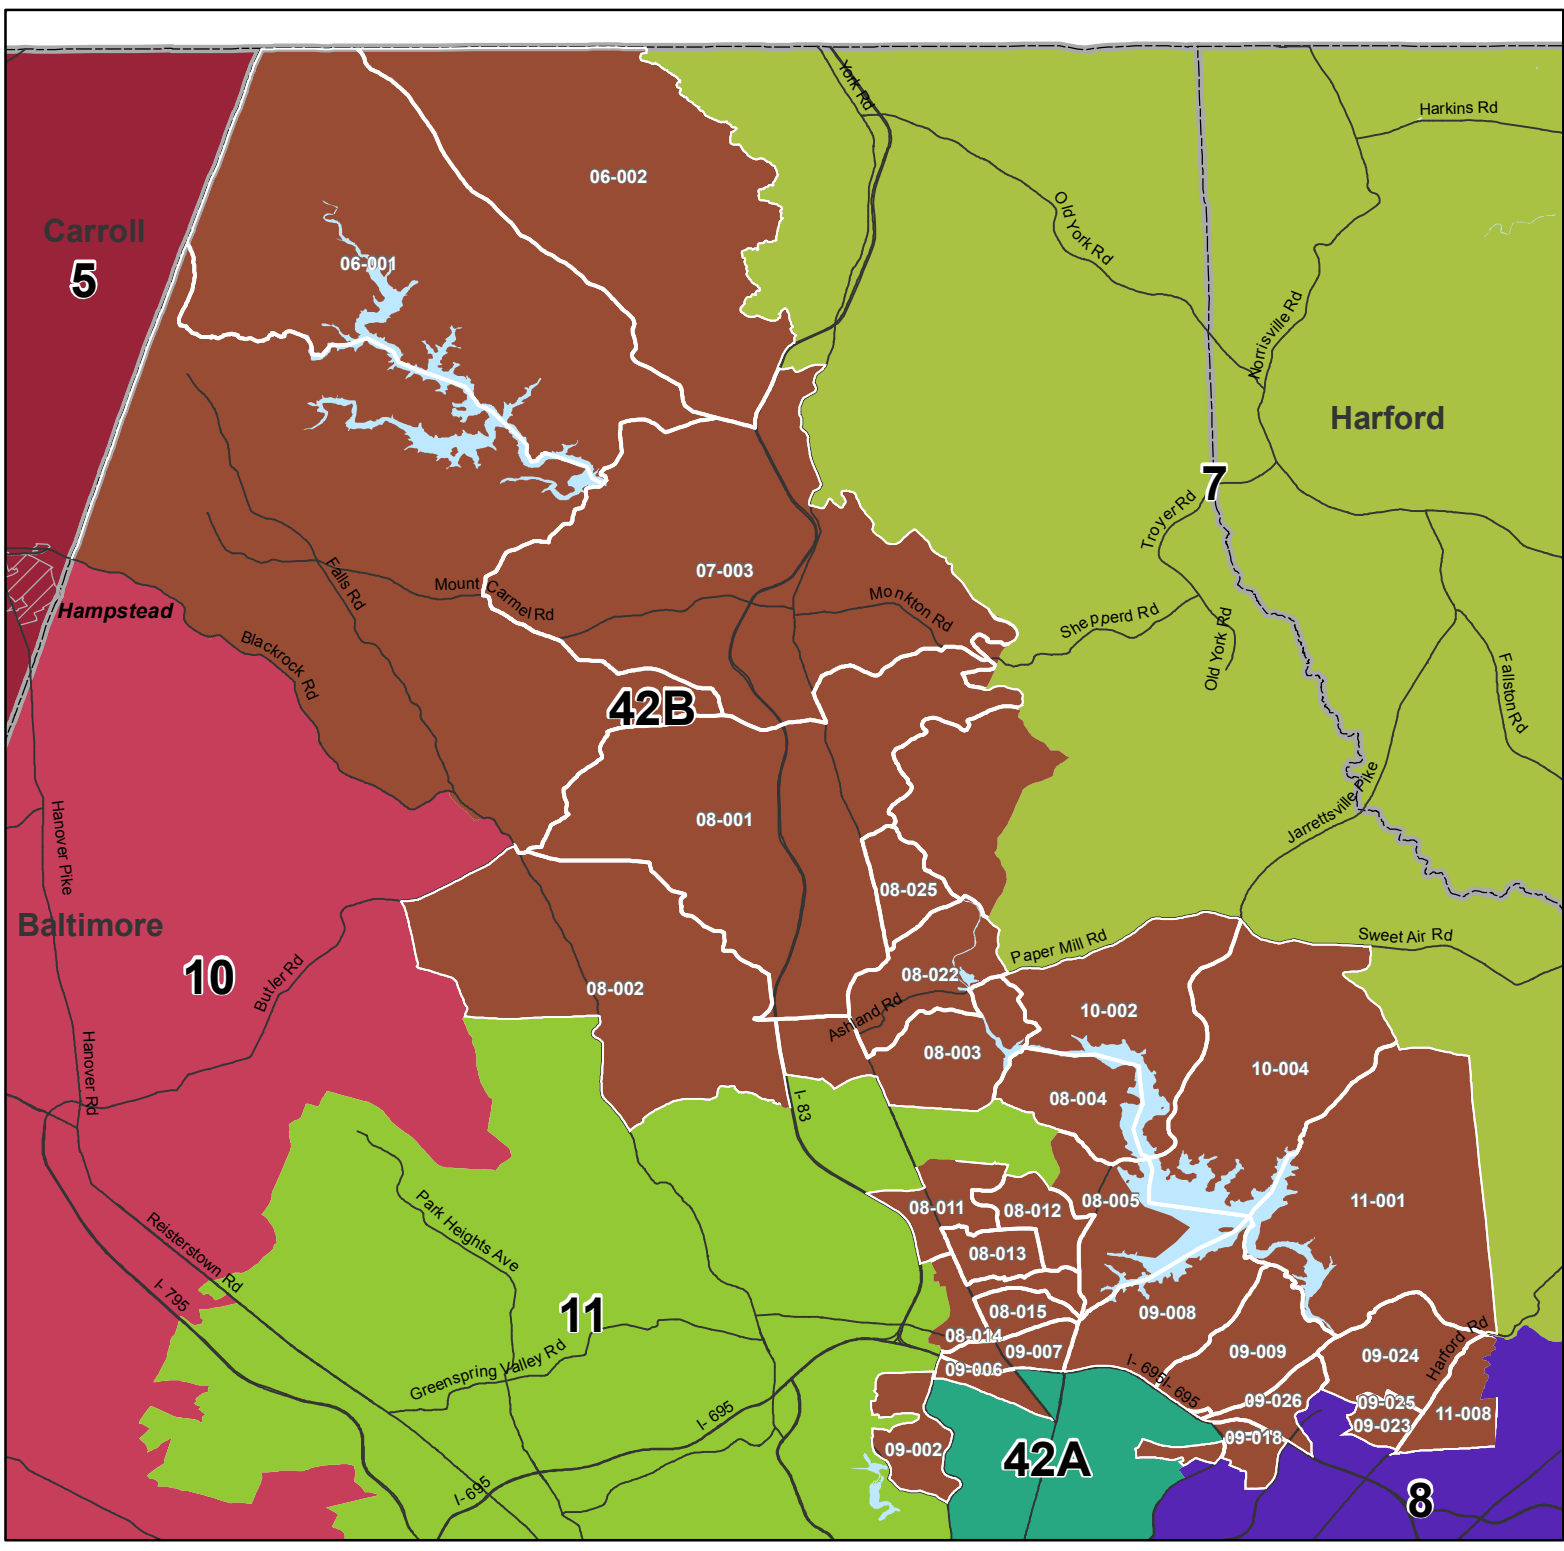

Governor Martin O'Malley's 2012 Legislative District Plan District 42B

-  Municipality
-  2010 Precinct
-  County

Census 2010 Precinct/Voting District (VTD) are based on the Maryland Department of Planning (MDP) submission to U.S. Bureau of the Census November 2009 certified by local Boards of Elections.

Locator Map