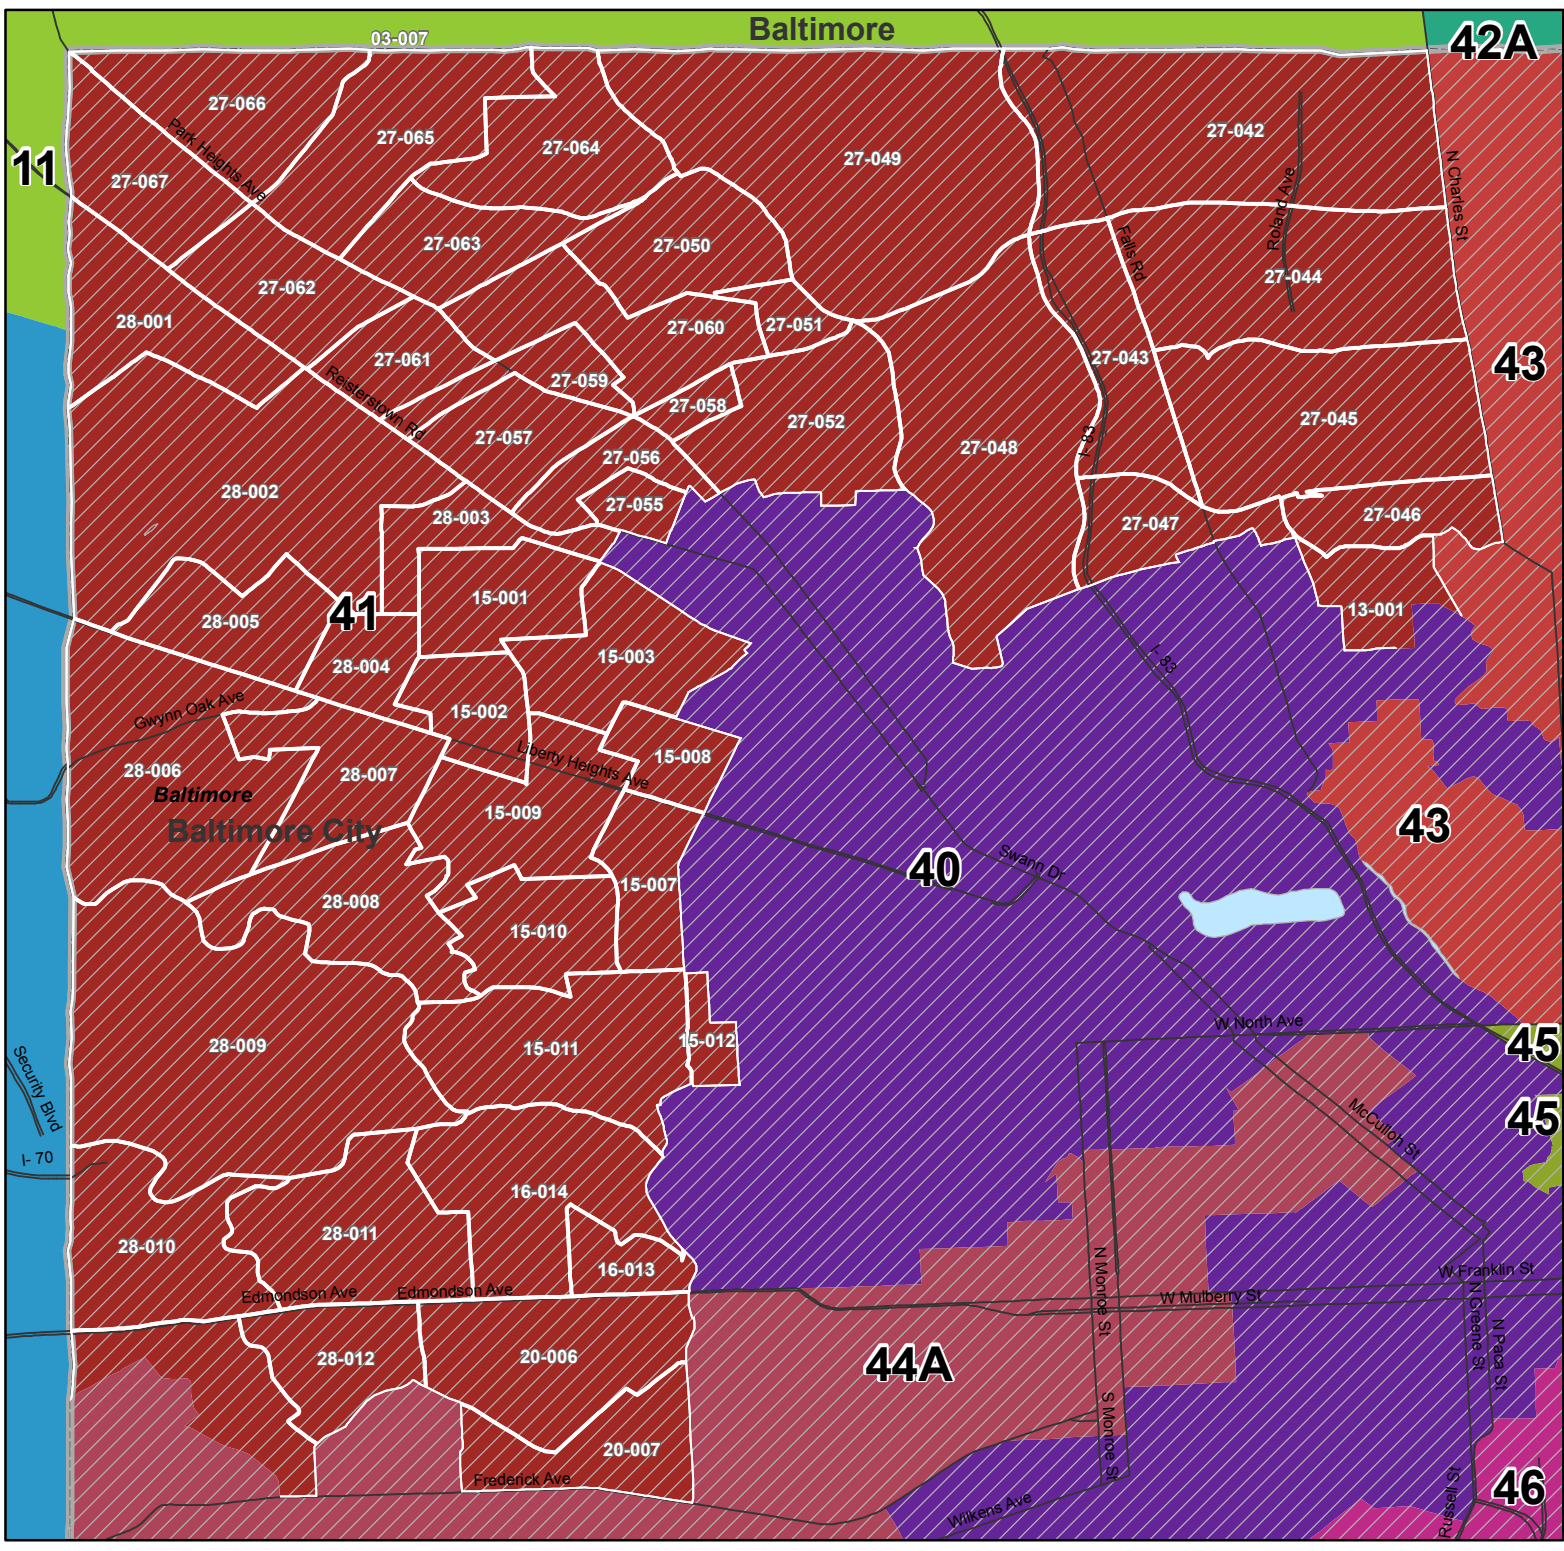

Governor Martin O'Malley's 2012 Legislative District Plan District 41

-  Municipality
-  2010 Precinct
-  County

Census 2010 Precinct/Voting District (VTD) are based on the Maryland Department of Planning (MDP) submission to U.S. Bureau of the Census November 2009 certified by local Boards of Elections.

Locator Map