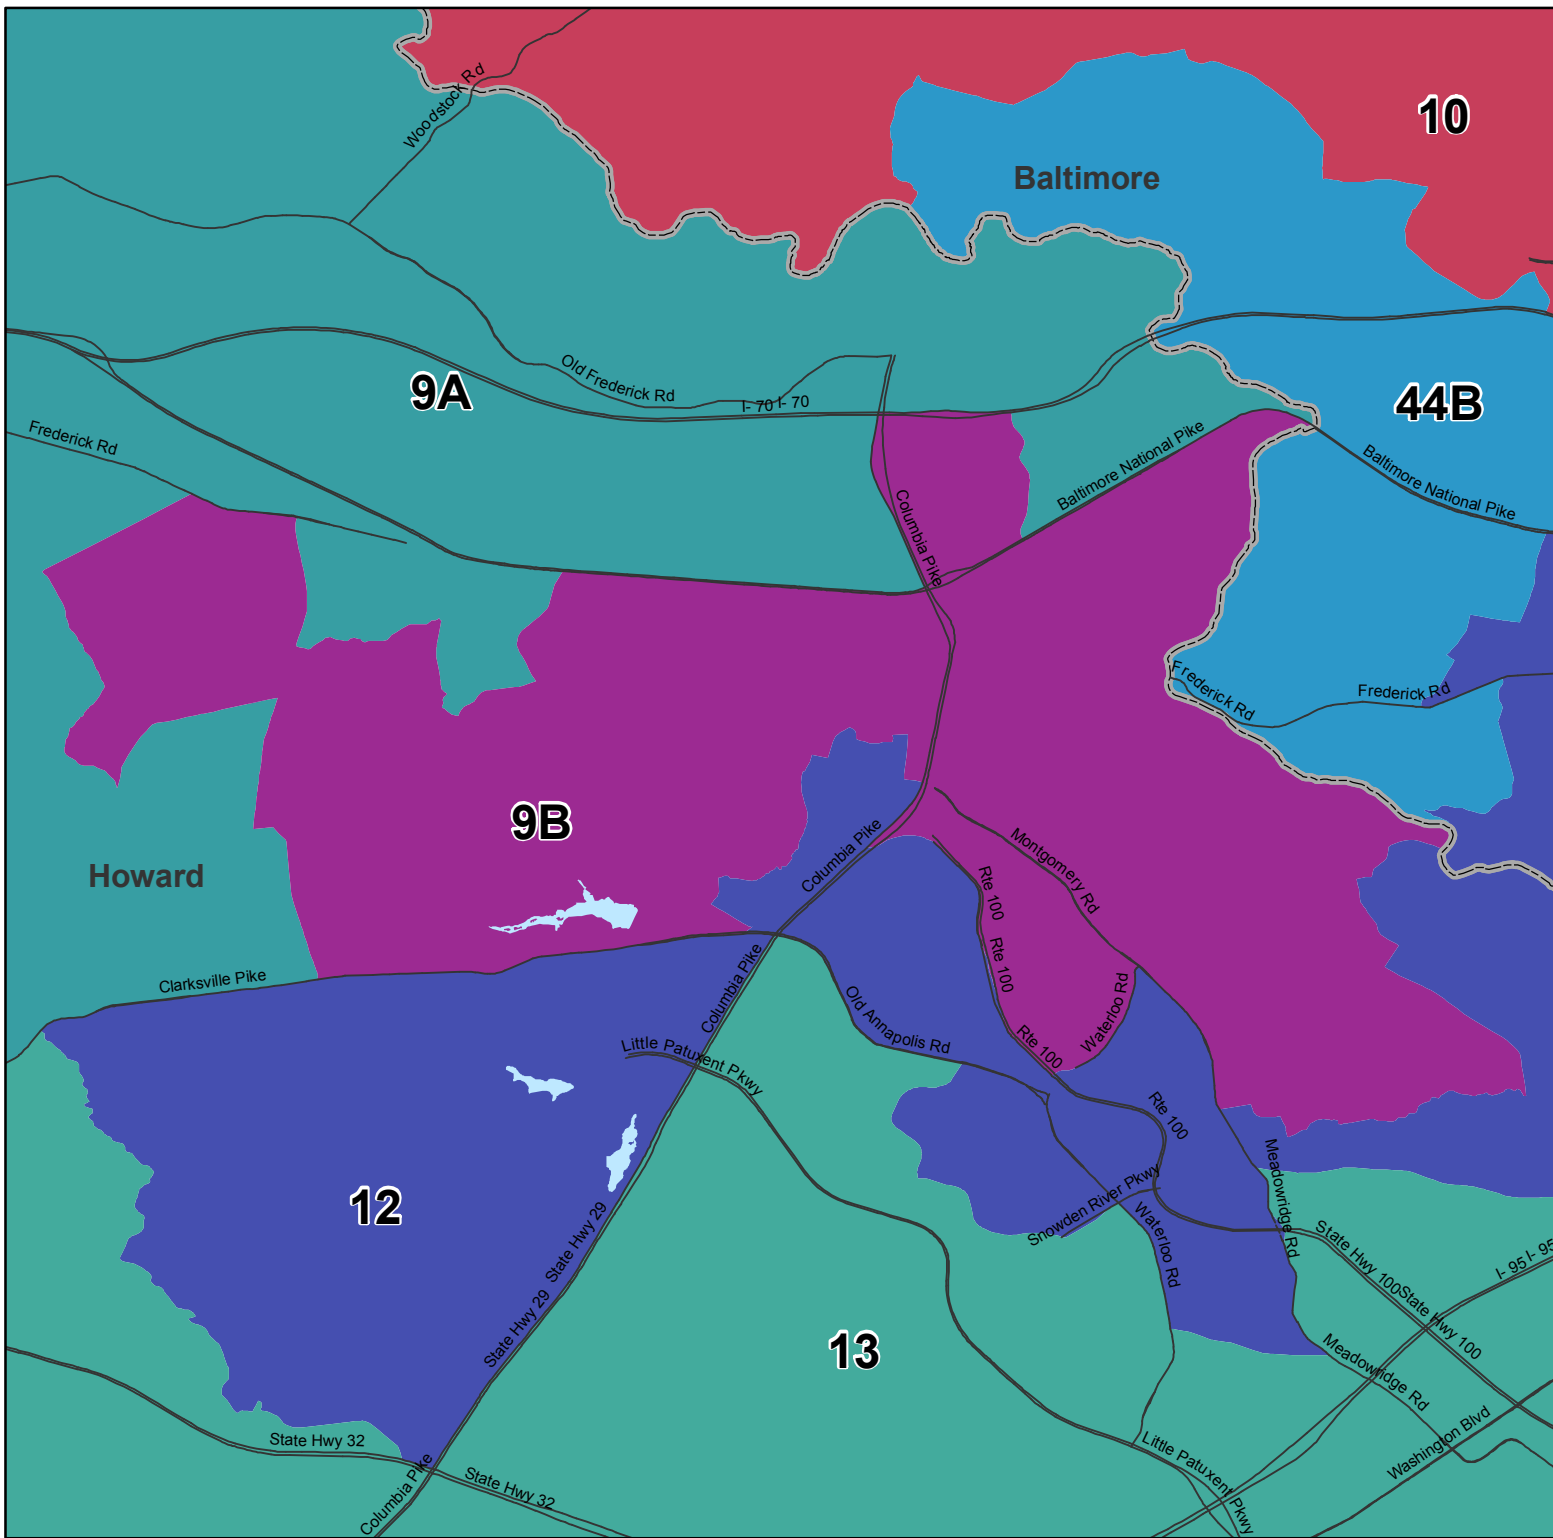

Maryland
2012 Legislative Districts
SJR 1/HJR 1
February 24, 2012
District 9B

-  Municipality
-  County

Locator Map